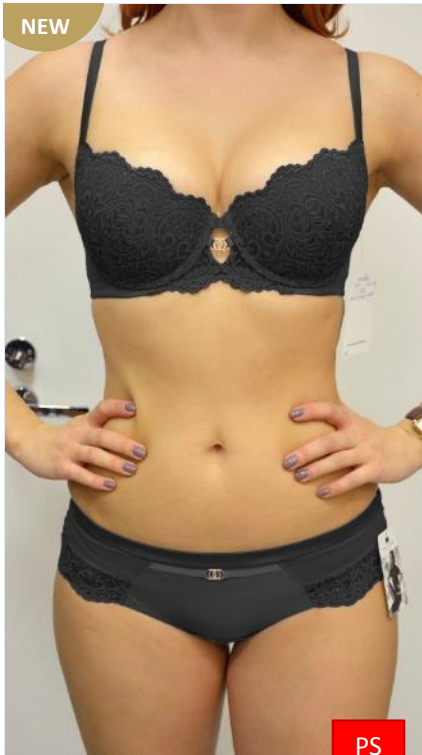

36	
38	
40	
42	
44	
46	

Mid-waisted hipster briefs

NEW

PS

A9-XX21-RP

Size Range	70	75	80	85	90
Cup	A				
	B				
	C				
	D				

Underwired foam cup bra with removable push-up pads

PS