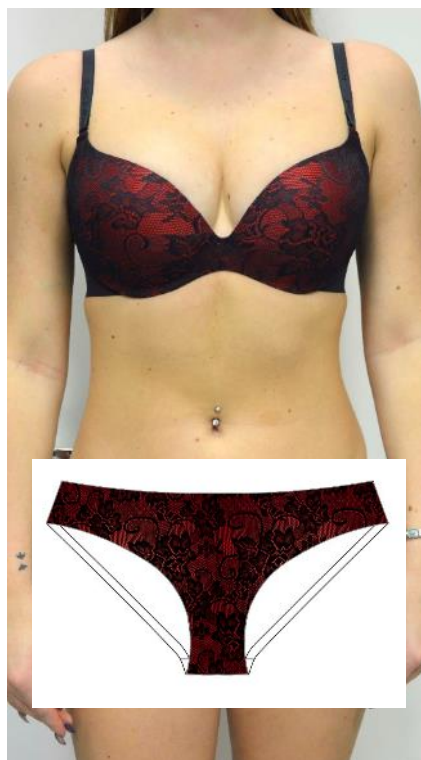

Mid-waisted thongs

A9-XX56					
Size Range	70	75	80	85	90
Cup	A				
	B				
	C				
	D				

Non-wired plunge moulded push up bra. Flexible plastic grid for cup side support. Extra wide free cut edge smoothing sides and back