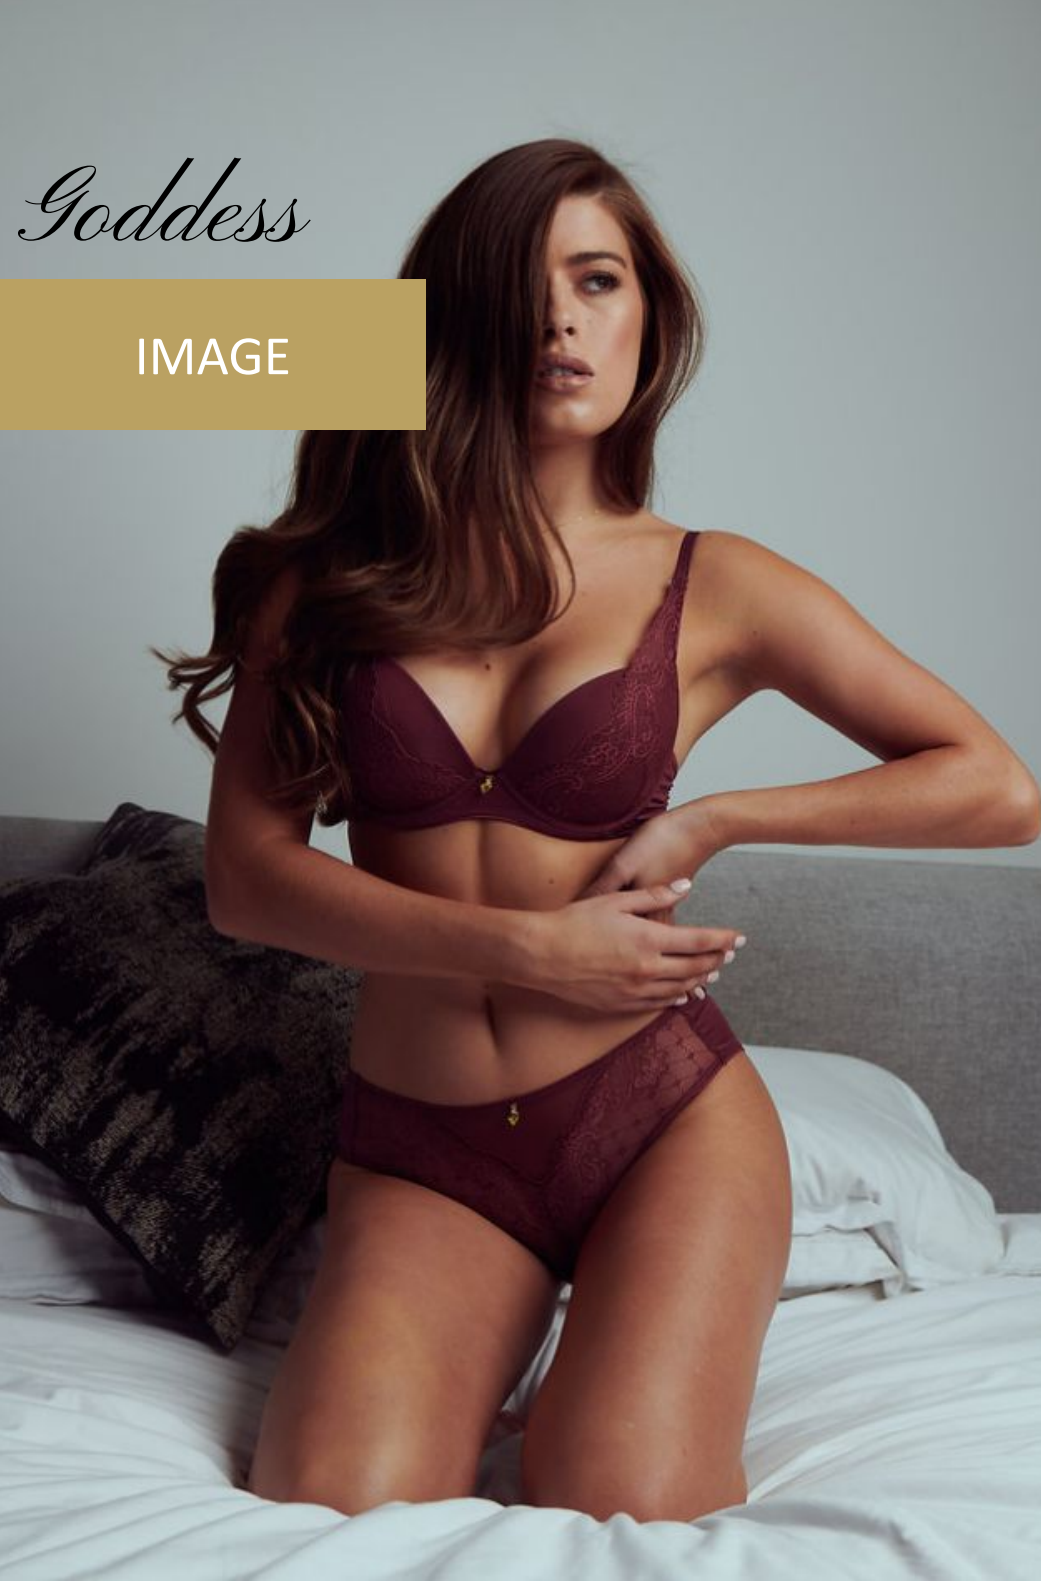

Combination of solid microfiber, elastic lace and mesh

A9-XX93	
36	
38	
40	
42	
44	
46	

Low-waisted brazilian briefs

Maxi brazilian briefs

Goddess

IMAGE

A9-XX16					
Size Range	70	75	80	85	90
Cup	A				
	B				
	C				
	D				