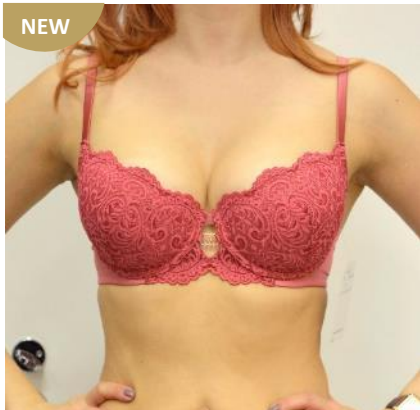

A9-XX91	
36	
38	
40	
42	
44	
46	

Mid-waisted thong

A9-XX95	
36	
38	
40	
42	
44	
46	

Mid-waisted hipster briefs

NEW

A9-XX21-RP

Size Range	70	75	80	85	90
Cup	A				
	B				
	C				
	D				

Underwired foam cup bra with removable push-up pads