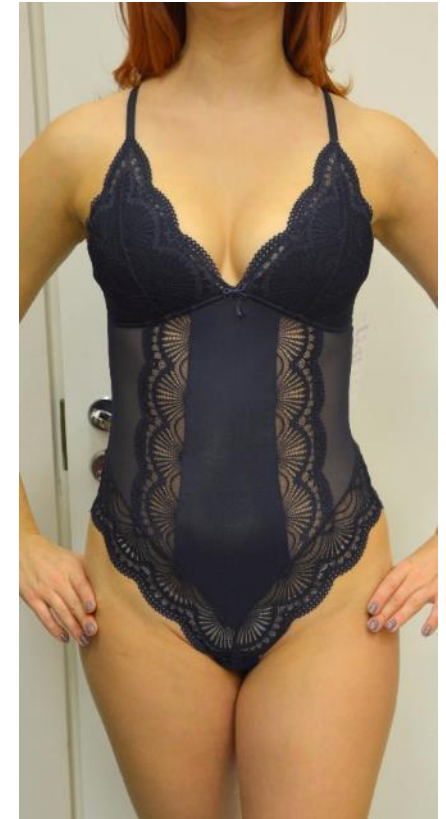

Antique

IMAGE

A9-XX53-WF

36	38	40	42	44	46	48

Non-wired soft cup body