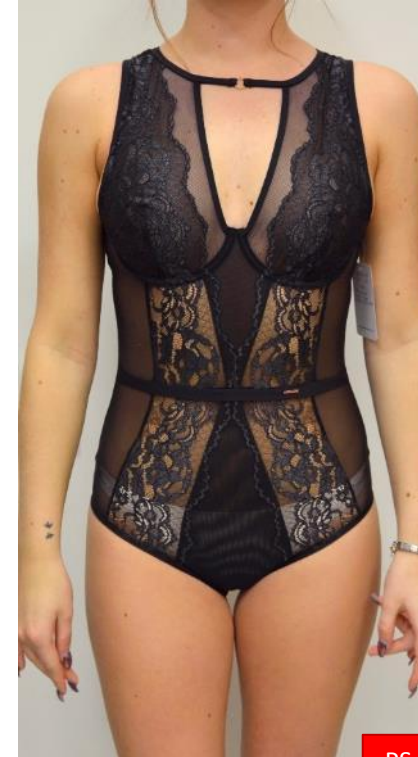

Underwired moulded double push-up bra with removable shoulder straps

A9-XX11						
Size Range	70	75	80	85	90	
Cup	B					
	C					
	D					
	E					

Underwired soft cup bra with removable shoulder straps

A9-XXXXXXX							
36	38	40	42	44	46	48	
Composition:							

Long kimono

Modern

Combination of elegant embroidery, delicate microfiber and elastic mesh

A9-XX93		PS
36		
38		
40		
42		
44		
46		

Mid-waisted brazilian briefs

A9-XXXX					
Size Range	70	75	80	85	90
Cup	A				
	B				
	C				
	D				

Underwired moulded balconette bra top.
Removable shoulder straps

A9-XX11-T					
Size Range	70	75	80	85	90
Cup	B				
	C				
	D				
	E				

Underwired soft cup bra top

A9-XX53					
Size Range	70	75	80	85	90
Cup	A				
	B				
	C				
	D				