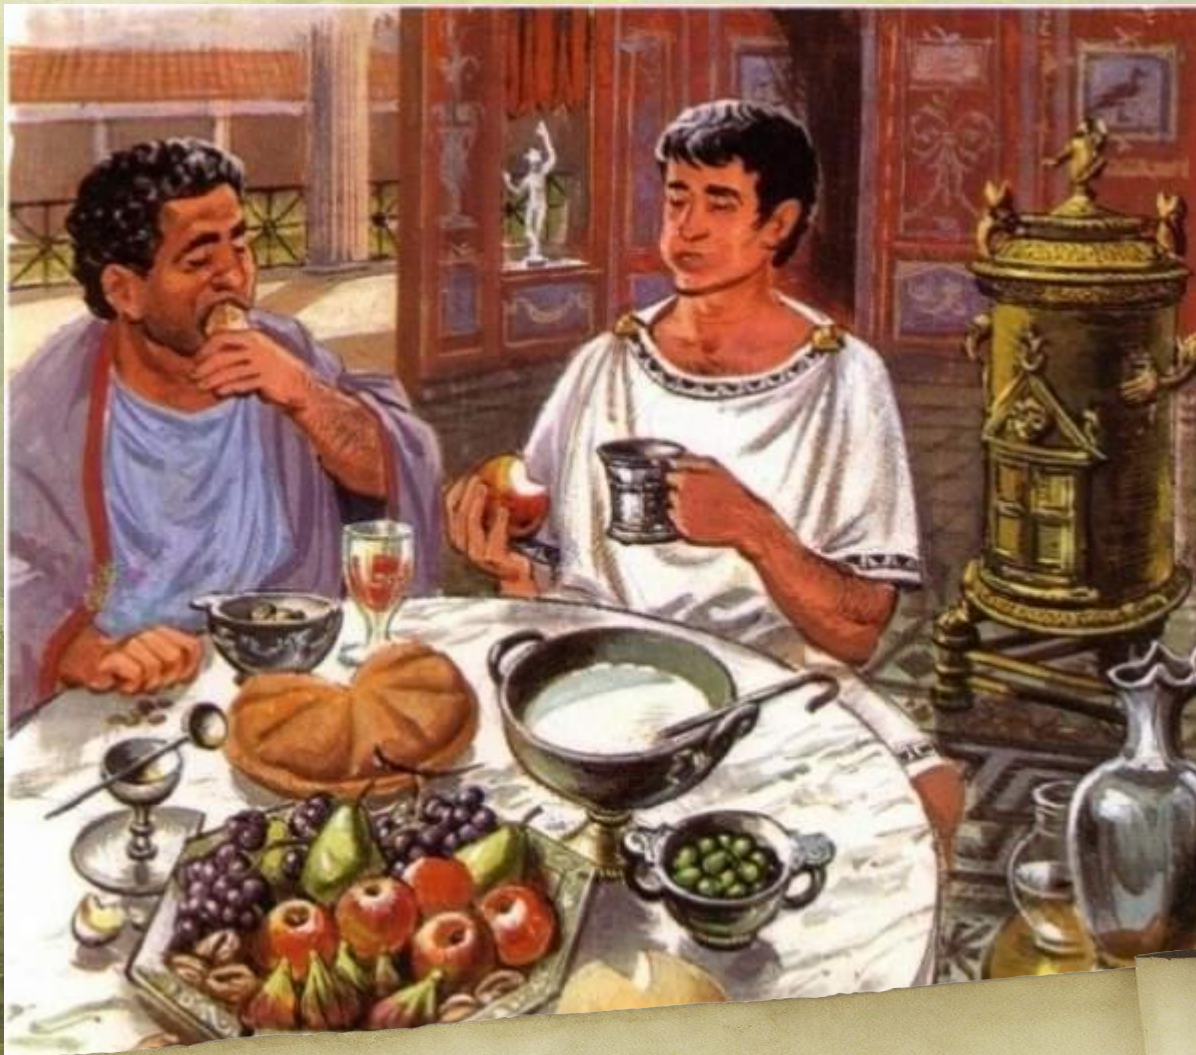

A classical painting depicting a scene of ancient Roman ruins. In the foreground, a large, ornate stone urn sits on the left. The middle ground is filled with various figures in Roman attire, some standing and some sitting on the remains of a building. The background shows more extensive ruins and a distant landscape under a cloudy sky. A large, unrolled scroll is superimposed over the center of the image, containing the title text.

Комната древних римлян

Римские стулья

Римская кушетка и подставка
для ног

Пир в Древнем Риме

Типичная трапеза
древних римлян

Римляне за едой

Пир

Обед без гостей