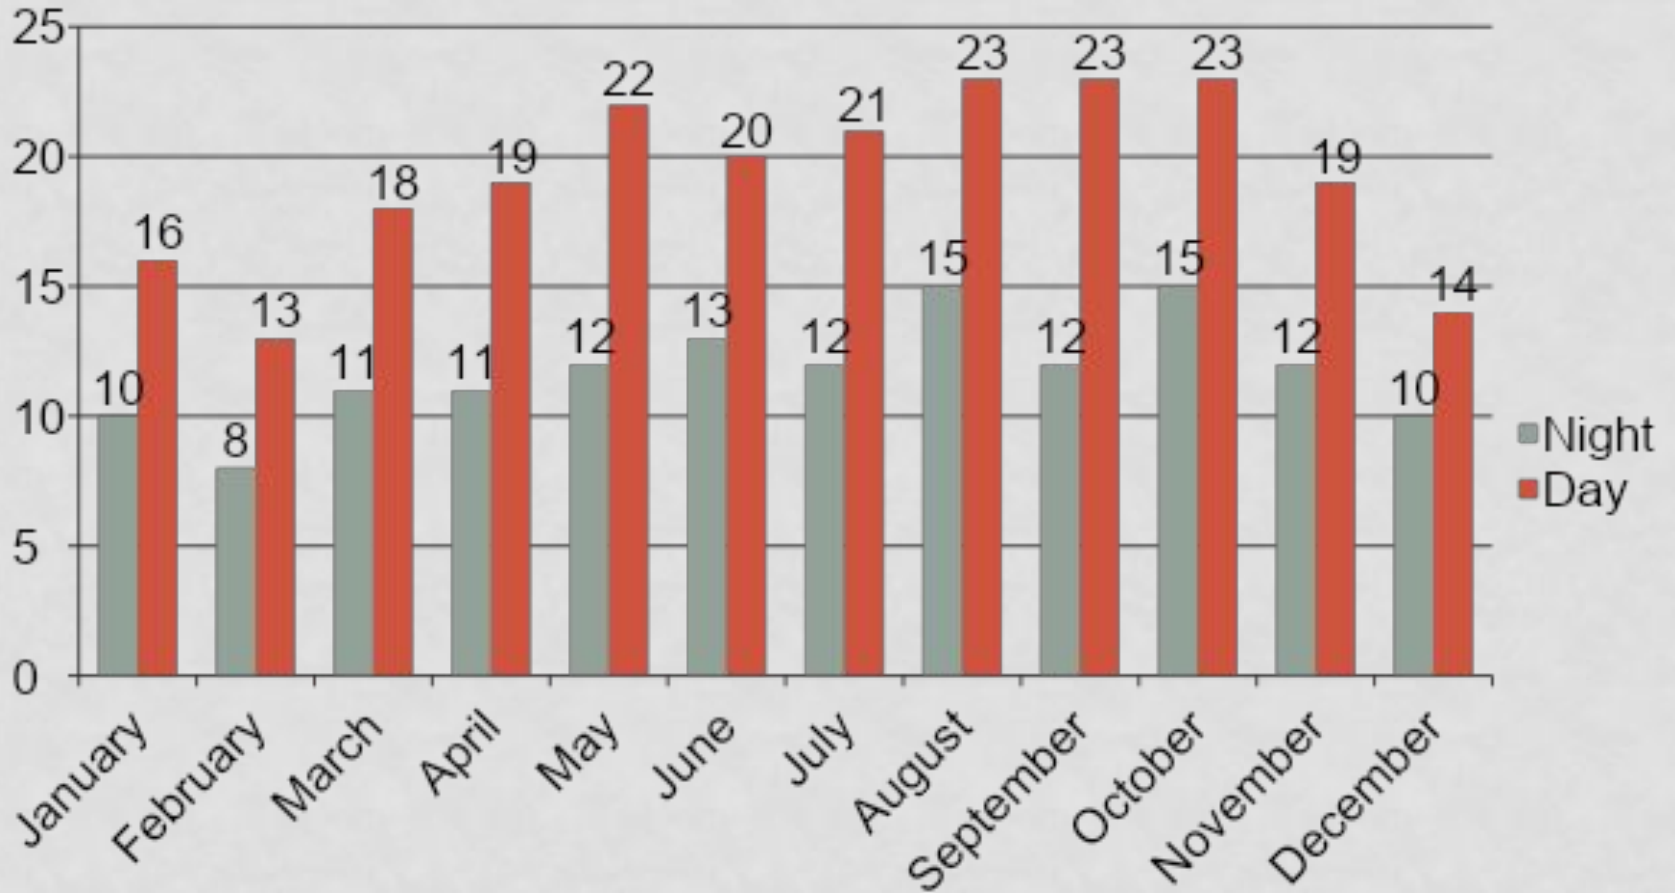

THE USA STATISTICS

POPULATION OF SAN FRANCISCO

Nationality

POPULATION

- More than a third of San Francisco's population is Asian.
- The smallest population group is Indians.
- 60% of the population is European and Latin American.
- 6% of the population is African American.

POPULATION OF SAN FRANCISCO

POPULATION SIZE

- The population gradually increased from 1860 to 1950.
- The population decreased slightly from 1950 to 1980.
- The number of people is steadily rising now.

TEMPERATURE

WEATHER

- The amount of rain stays the same between June, July, August and September.
- The largest number of sunny days is in October and September.
- In March the number of cloudy days increases slightly.