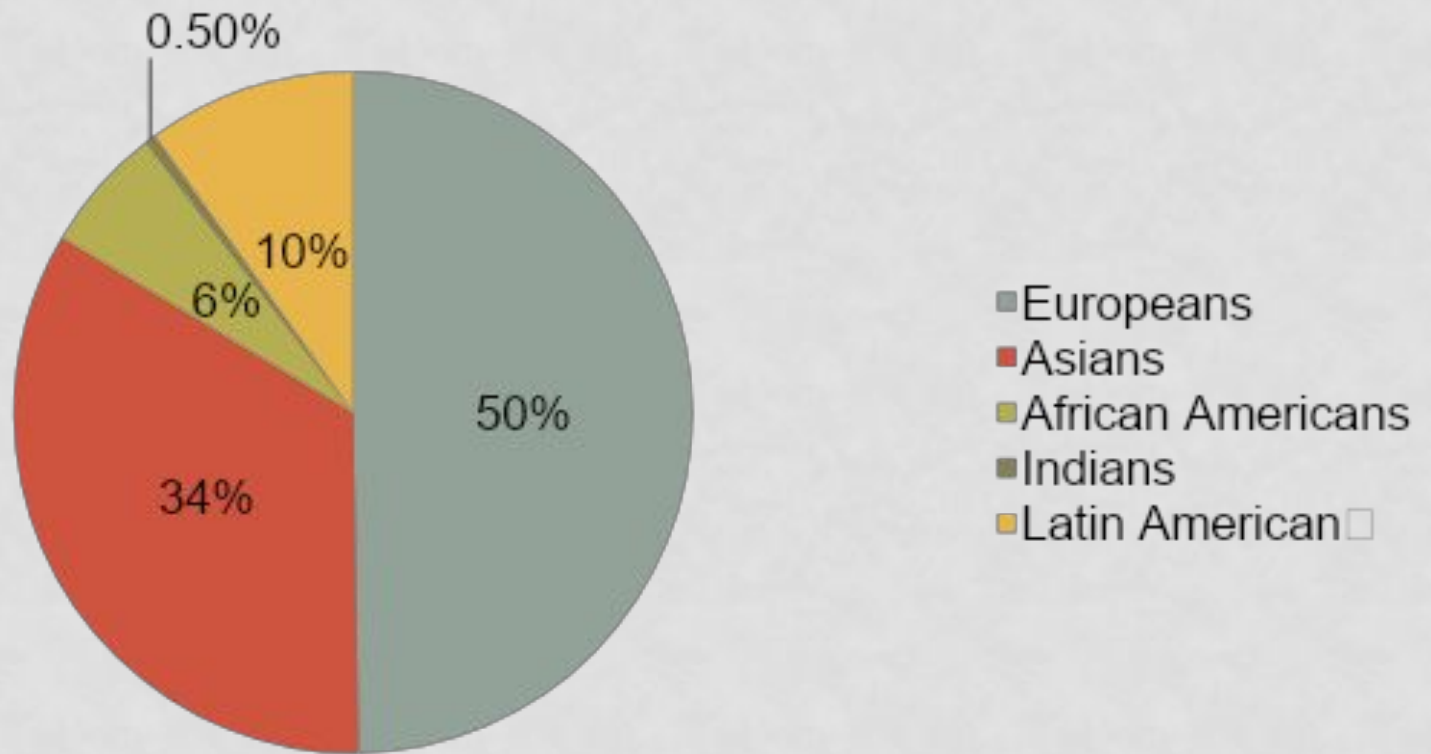

THE USA STATISTICS

POPULATION OF SAN FRANCISCO

Nationality

POPULATION

- More than a third of San Francisco's population is Asian.
- The smallest population group is Indians.
- 60% of the population is European and Latin American.
- 6% of the population is African American.

POPULATION OF SAN FRANCISCO

POPULATION SIZE

- The population gradually increased from 1860 to 1950.
- The population decreased slightly from 1950 to 1980.
- The number of people is steadily rising now.

TEMPERATURE

WEATHER

- The amount of rain stays the same between June, July, August and September.
- The largest number of sunny days is in October and September.
- In March the number of cloudy days increases slightly.