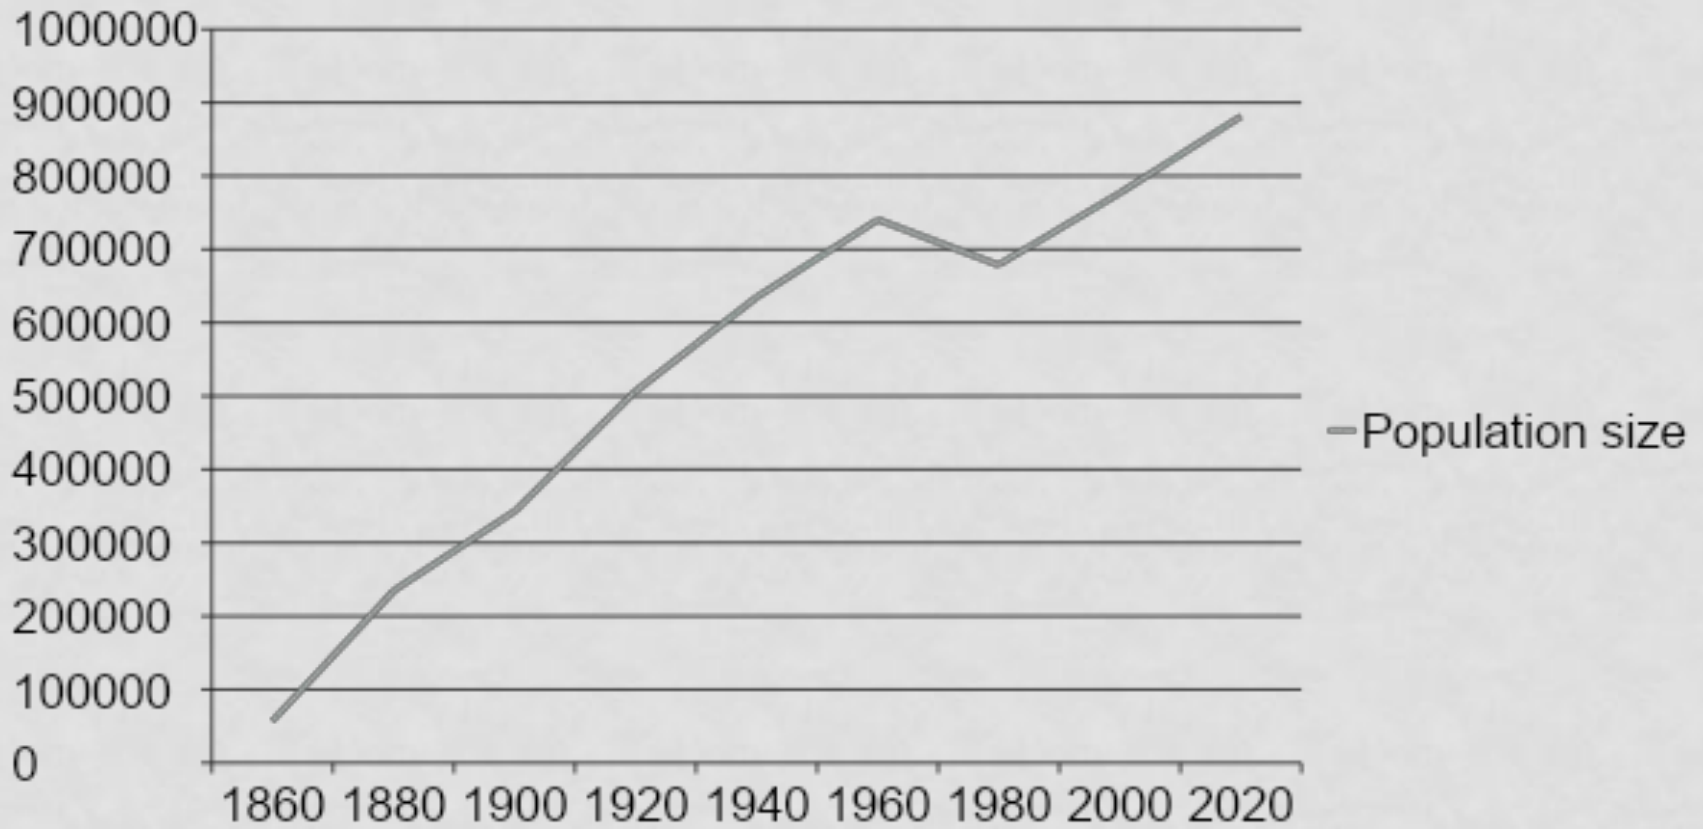

THE USA STATISTICS

POPULATION OF SAN FRANCISCO

Nationality

POPULATION

- More than a third of San Francisco's population is Asian.
- The smallest population group is Indians.
- 60% of the population is European and Latin American.
- 6% of the population is African American.

POPULATION OF SAN FRANCISCO

POPULATION SIZE

- The population gradually increased from 1860 to 1950.
- The population decreased slightly from 1950 to 1980.
- The number of people is steadily rising now.

TEMPERATURE