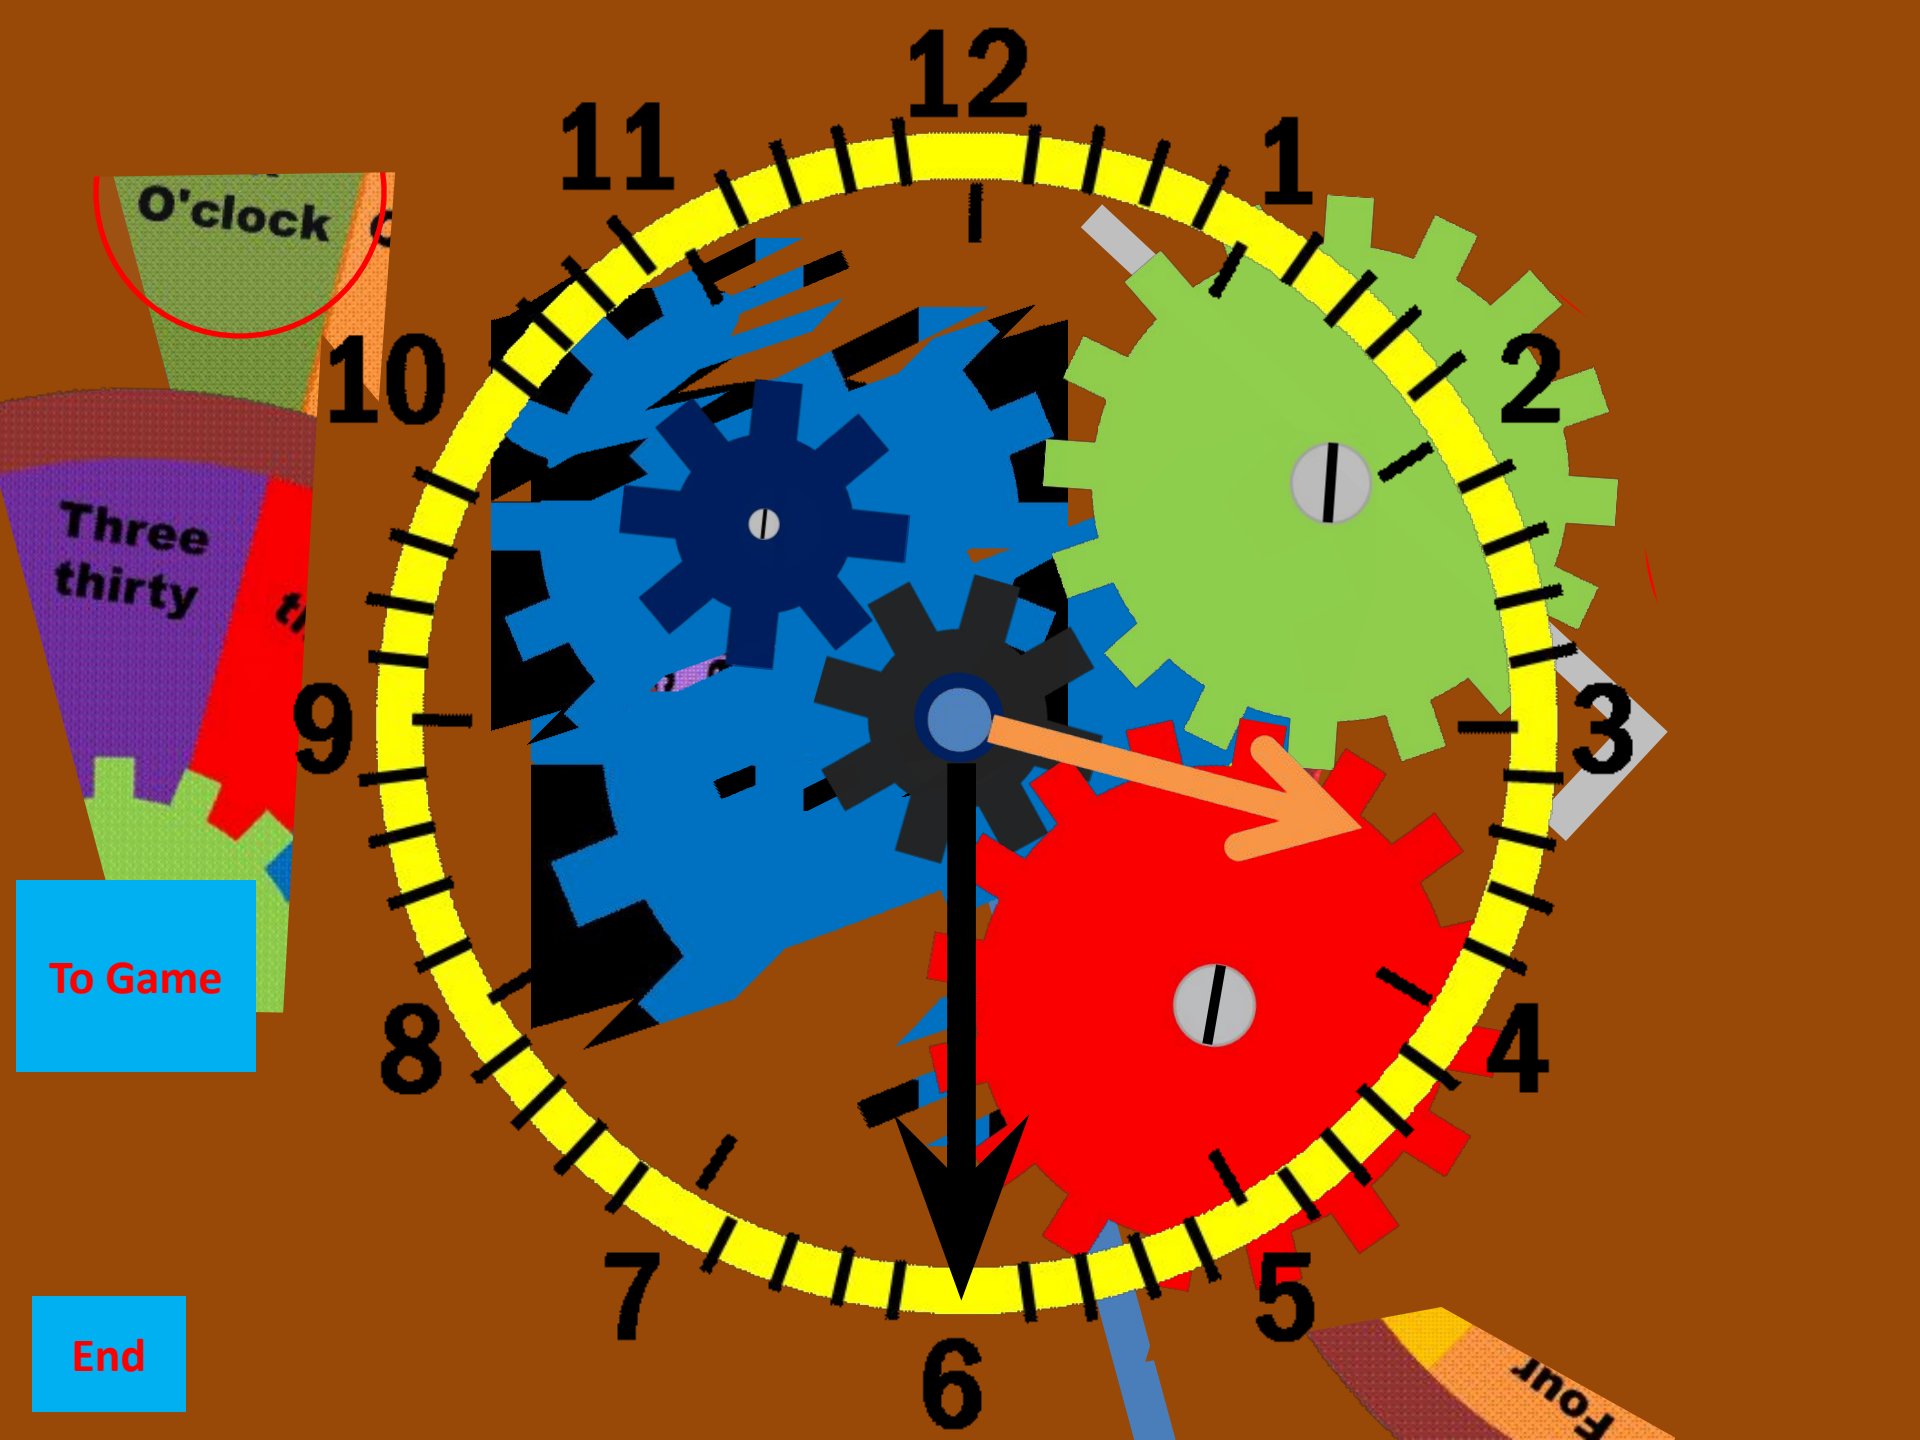

Six thirty

Eight thirty

Three thirty

Five

Start

Manual Clock Control To Slide 2

End

Four

O'clock

Three  
thirty

To Game

End

Four