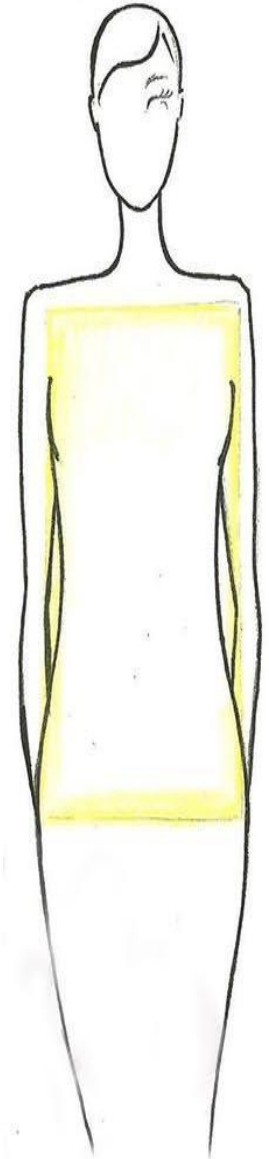

knee

Feet

head

ears

Shoulders

Chest

Elbow

Belly button

*** Color**

Moustache

Beard

BODY SHAPE

Tall

Average Height

Short

Build

Skinny

Thin / Slim

Chubby

Fit

Muscular

Age

Young

Middle Aged

Old

MUSCULAR

Short Tall

chubby

skinny

SKIN COLOR

DARK

LIGHT