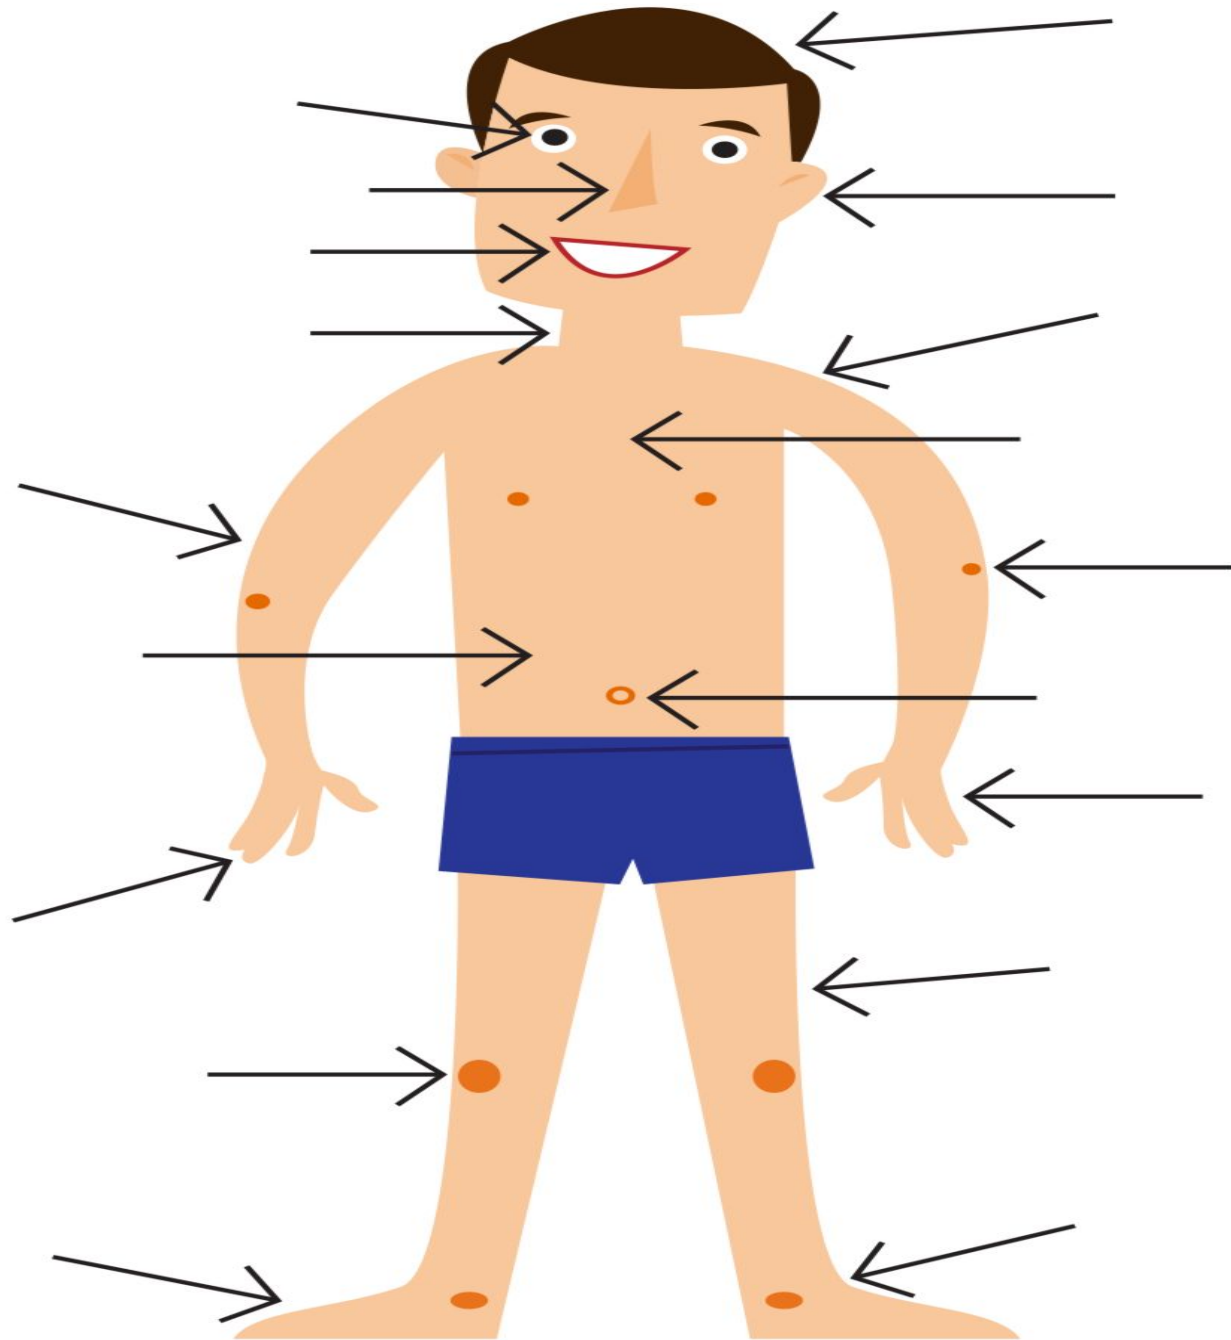

My Body

Eyes

Nose

mouth

Neck

Arm

Stomach

Fingers

knee

Feet

head

ears

Shoulders

Chest

Elbow

Belly button

Hands

legs

Ankle

www.harunyahya.org

- Is your dad tall or short?
- Do you have brown eyes?
- Does your father have curly hair?
- Do you have gray hair?
- Is anybody in your family tall / chubby?
- Do you like people with blond or dark hair?
- Do you want to be fat?
- Do you like to have a moustache?
- Who has green eyes in your family?

Old

MUSCULAR

Short Tall

chubby

skinny

SKIN COLOR

DARK

LIGHT