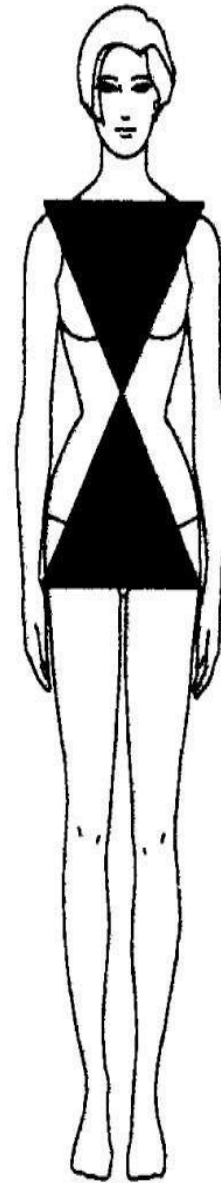

knee

Feet

head

ears

Shoulders

Chest

Elbow

Belly button

*** Color**

Moustache

Beard

BODY SHAPE

Tall

Average Height

Short

Build

Skinny

Thin / Slim

Chubby

Fit

Muscular

Age

Young

Middle Aged

Old

MUSCULAR

Short Tall

chubby

skinny

SKIN COLOR

DARK

LIGHT