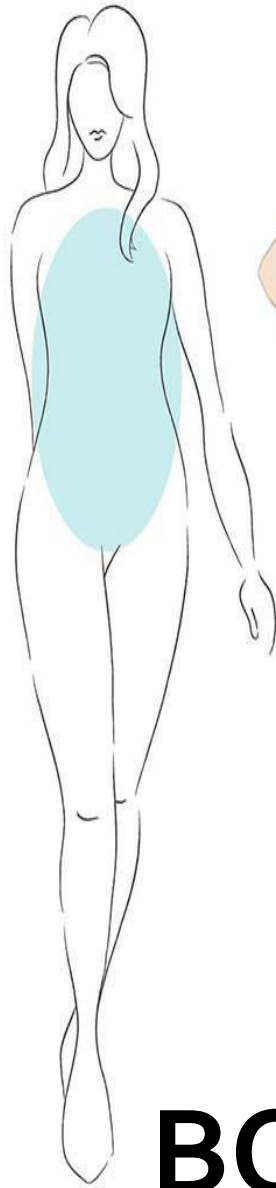

knee

Feet

head

ears

Shoulders

Chest

Elbow

Belly button

*** Color**

Moustache

Beard

BODY SHAPE

Tall

Average Height

Short

Build

Skinny

Thin / Slim

Chubby

Fit

Muscular

Age

Young

Middle Aged

Old

MUSCULAR

Short Tall

chubby

skinny

SKIN COLOR

DARK

LIGHT