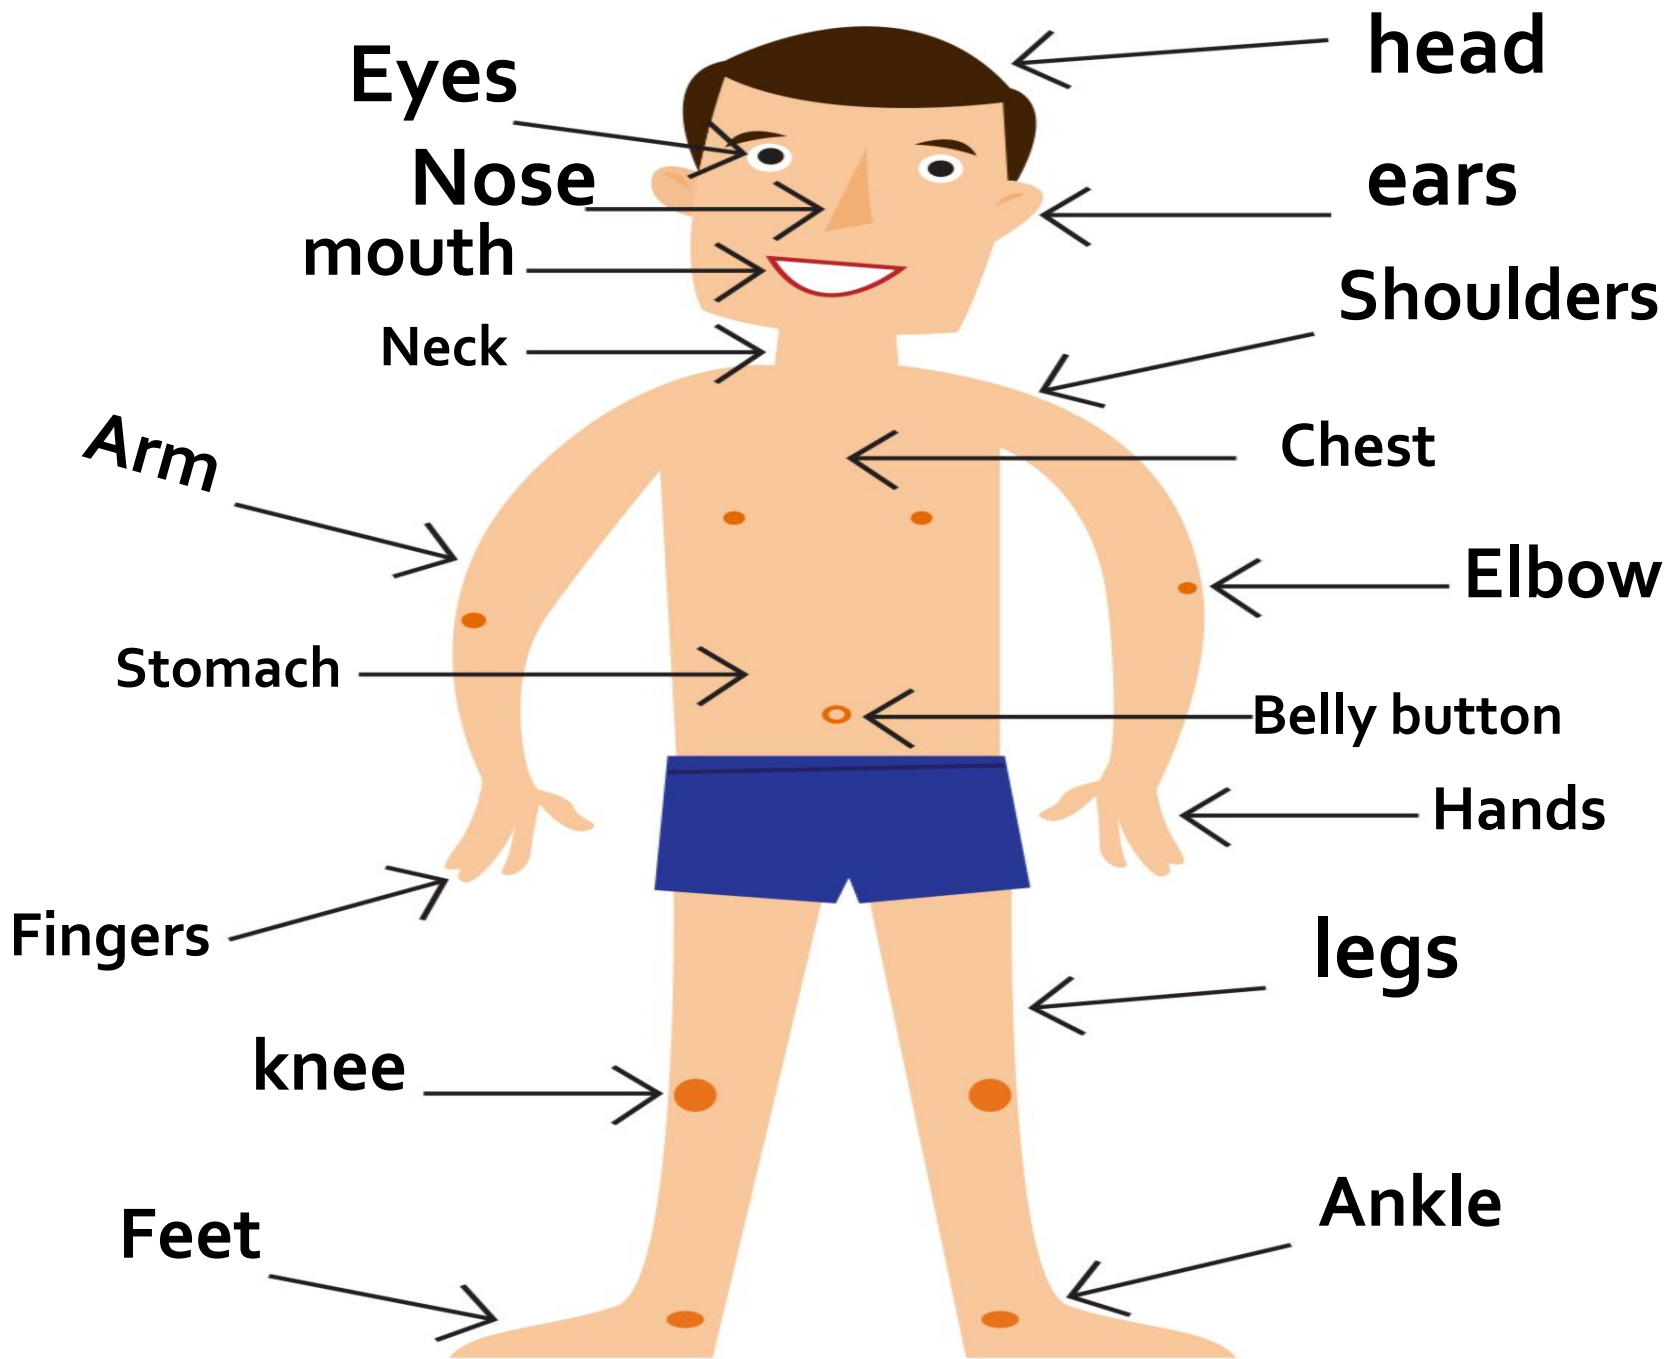

My Body

Eyes

Nose

mouth

Neck

Arm

Stomach

Fingers

knee

Feet

head

ears

Shoulders

Chest

Elbow

Belly button

Hands

legs

Ankle

www.harunyahya.org

- Is your dad tall or short?
- Do you have brown eyes?
- Does your father have curly hair?
- Do you have gray hair?
- Is anybody in your family tall / chubby?
- Do you like people with blond or dark hair?
- Do you want to be fat?
- Do you like to have a moustache?
- Who has green eyes in your family?

Old

MUSCULAR

Short Tall

chubby

skinny

SKIN COLOR

DARK

LIGHT