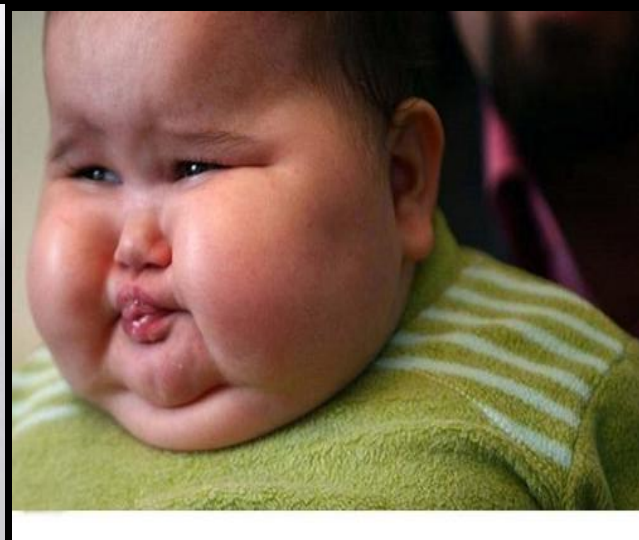

Old

MUSCULAR

Short Tall

chubby

skinny

SKIN COLOR

DARK

LIGHT