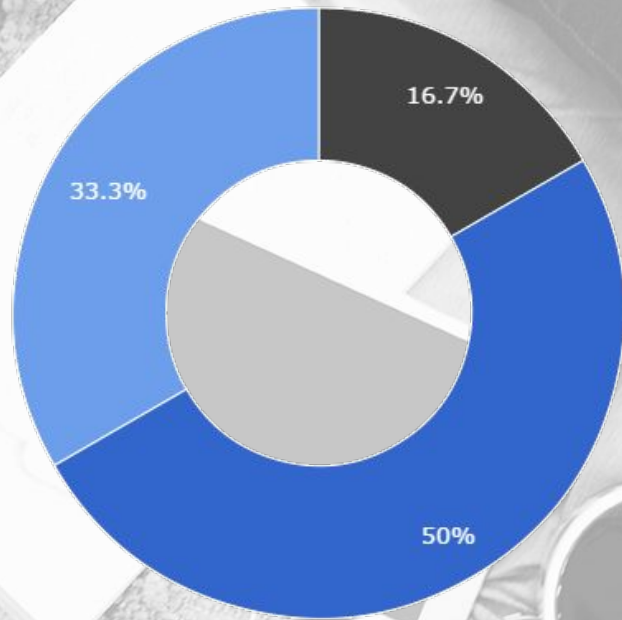

Is the colour of the clear sky and the deep sea. It is located between violet and green on the optical spectrum.

Red

Is the color of blood, and because of this it has historically been associated with sacrifice, danger and courage.

Yellow

Is the color of gold, butter and ripe lemons. In the spectrum of visible light, yellow is found between green and orange.

Blue

Is the colour of the clear sky and the deep sea. It is located between violet and green on the optical spectrum.

Red

Is the color of blood, and because of this it has historically been associated with sacrifice, danger and courage.

You can copy&paste graphs from [Google Sheets](#)

ANDROID PROJECT

Show and explain your web, app or software projects using these gadget templates.