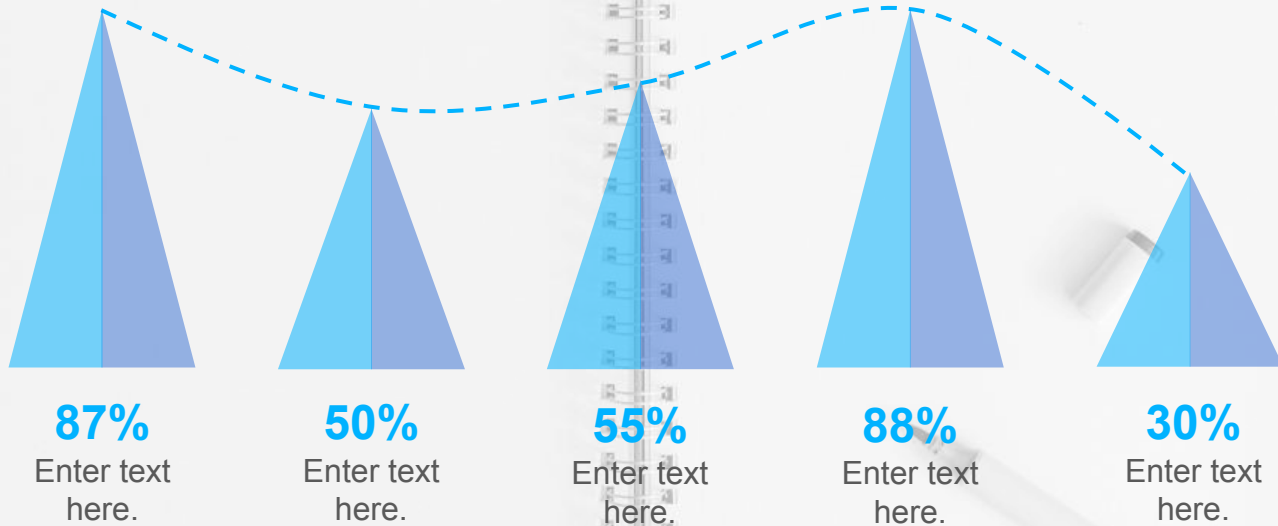

A close-up photograph of a hand holding a blue marker, writing on a green chalkboard. The hand is positioned on the right side of the frame, with the index and middle fingers gripping the marker. The chalkboard is filled with faint, white chalk markings, including the number '6' and the word 'Komm'. A solid blue rectangular overlay is positioned on the left side of the image, containing white text.

Want big impact?
USE BIG IMAGE

USE CHARTS TO EXPLAIN YOUR IDEAS

White

Gray

Black

USE INFOGRAPHICS TO SHOW DATA

OR DIAGRAMS TO EXPLAIN COMPLEX IDEAS

AND TABLES TO COMPARE DATA