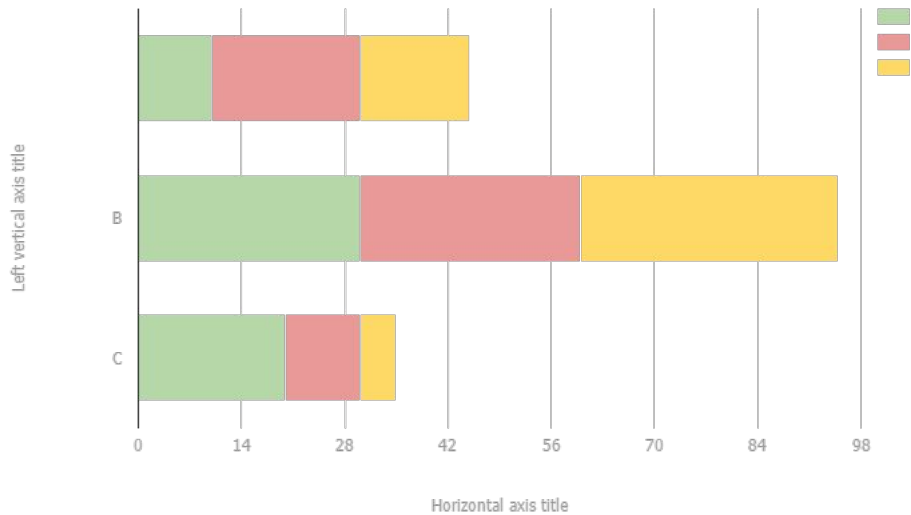

### Blue

Is the colour of the clear sky and the deep sea. It is located between violet and green on the optical spectrum.

### Red

Is the color of blood, and because of this it has historically been associated with sacrifice, danger and courage.

### Red

Is the color of blood, and because of this it has historically been associated with sacrifice, danger and courage.

You can copy&paste graphs from  
[Google Sheets](#)