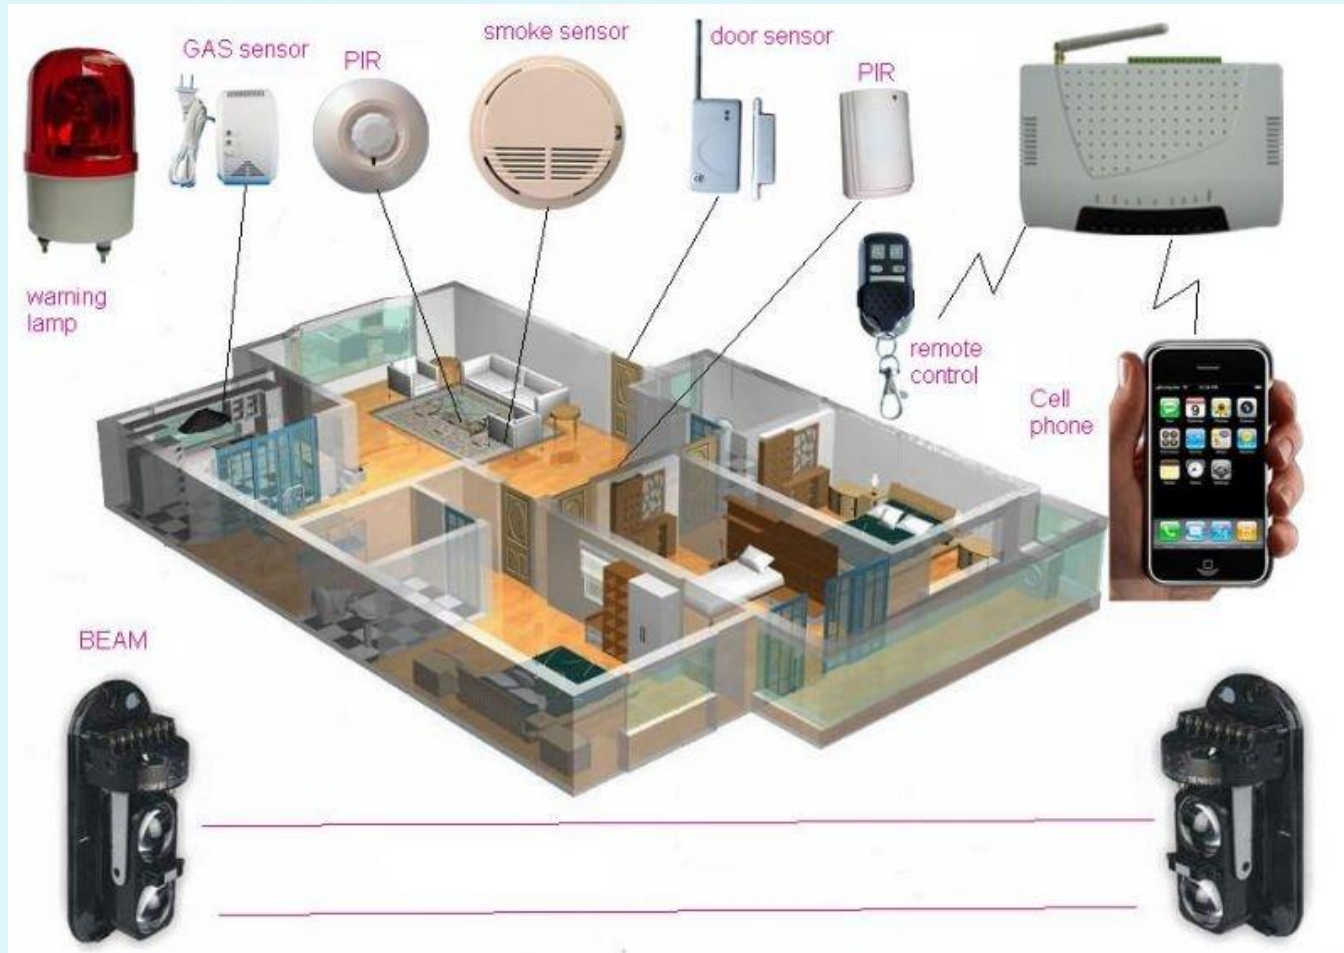

Type 5

How smart is your home?

interactive furniture

- **Automatic light**

- **Climate control**

- **Outside camera**

- **Video door phone**

• Motion sensor

•Door handle

- **Trash can**

• Refrigerator (fridge)

•Security system

Listening

- 1. Match the parts of the sentences
- 2. What device can do it?

True or False

Choose devices for your smart home