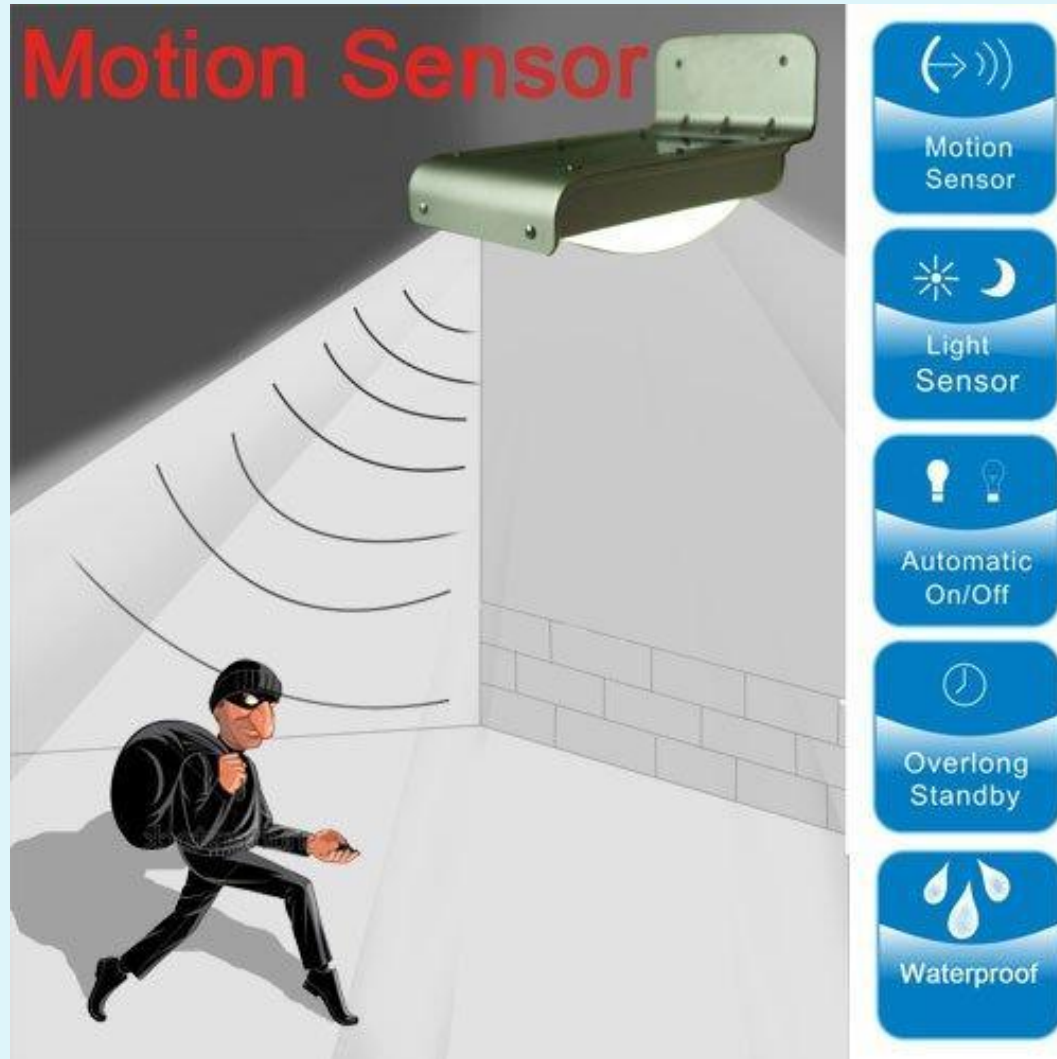

Type 5

How smart is your home?

interactive furniture

- **Automatic light**

- **Climate control**

- **Outside camera**

- **Video door phone**

• Motion sensor

•Door handle

- **Trash can**

• Refrigerator (fridge)

•Security system

Listening

- 1. Match the parts of the sentences
- 2. What device can do it?

True or False

Choose devices for your smart home