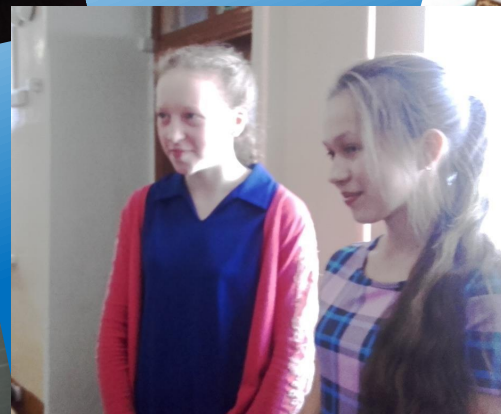

ОПРОС «ЧТО ВЫ ЗНАЕТЕ ПРО КРЫМ?»