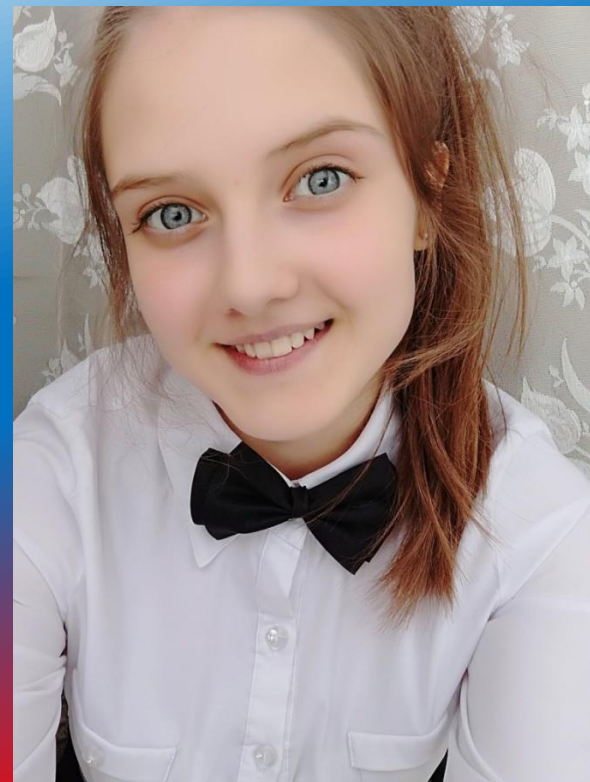

The image features a scenic view of a castle with multiple towers and flags, situated on a rocky cliffside overlooking the sea. A semi-transparent map of Crimea is overlaid on the scene, with the top half in white and the bottom half in blue. A large, stylized Russian flag is also overlaid, with its white, blue, and red horizontal stripes covering the map and parts of the landscape. The text 'КРЫМ ЭТО РОССИЯ' is prominently displayed in the center, with 'КРЫМ' and 'РОССИЯ' in large white letters with black outlines, and 'ЭТО' in smaller white letters with a black outline in between.

# Лидеры акции «Русский Крым и Севастополь» учащиеся 9 класса МБОУ «СОШ» с. Мутный

Материк:

Нестерова Екатерина, Волков Дмитрий, Артеева  
Екатерина

*Мероприятия, которые  
были проведены в  
рамках Акции «Сделаем  
вместе».*