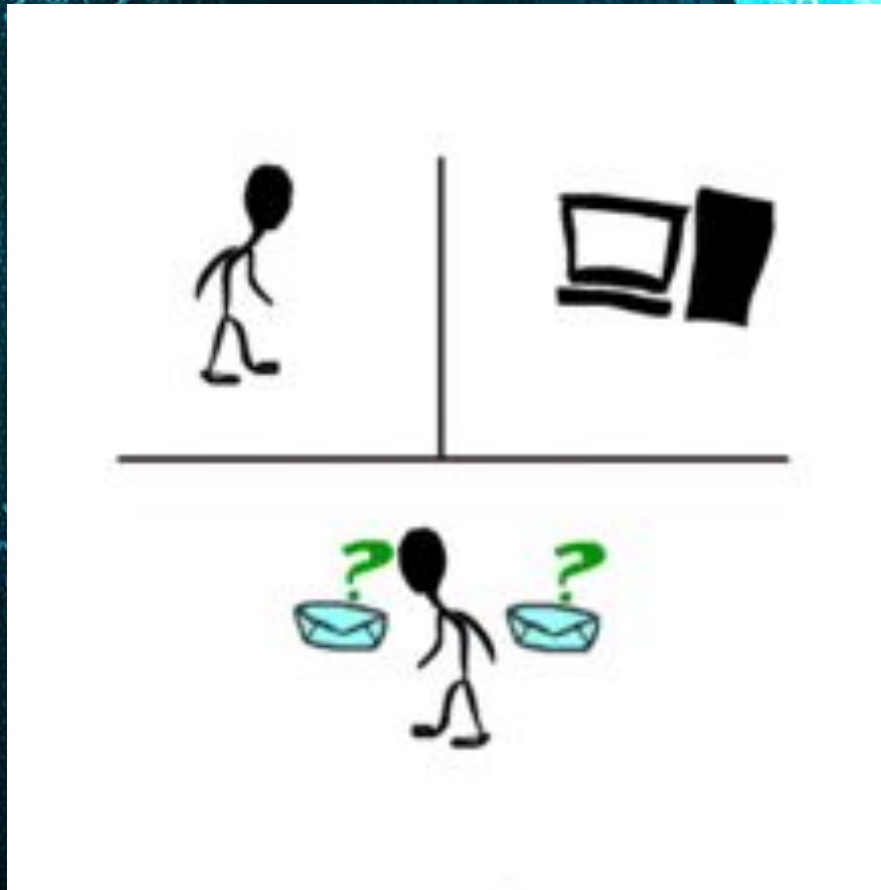

THE "STANDARD INTERPRETATION" OF THE TURING TEST