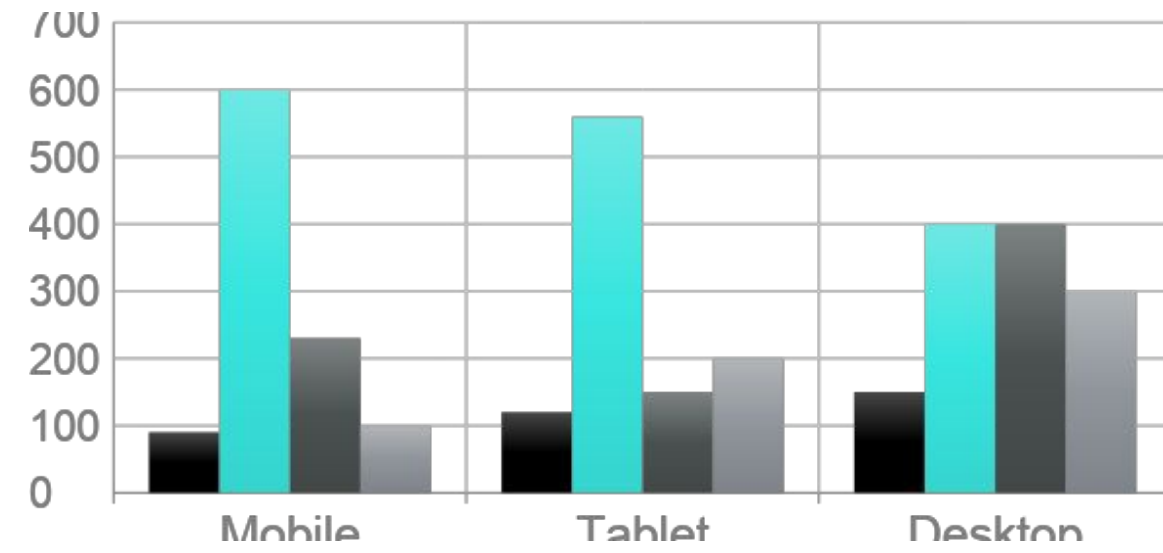

ADDRESS

1243 Barker Cypress
San Francisco, California

EMAIL

contact@mydomain.com
m
info@mydomain.com

TELEPHONE

001 52 1234567
(503) 52 1234567

76

55%