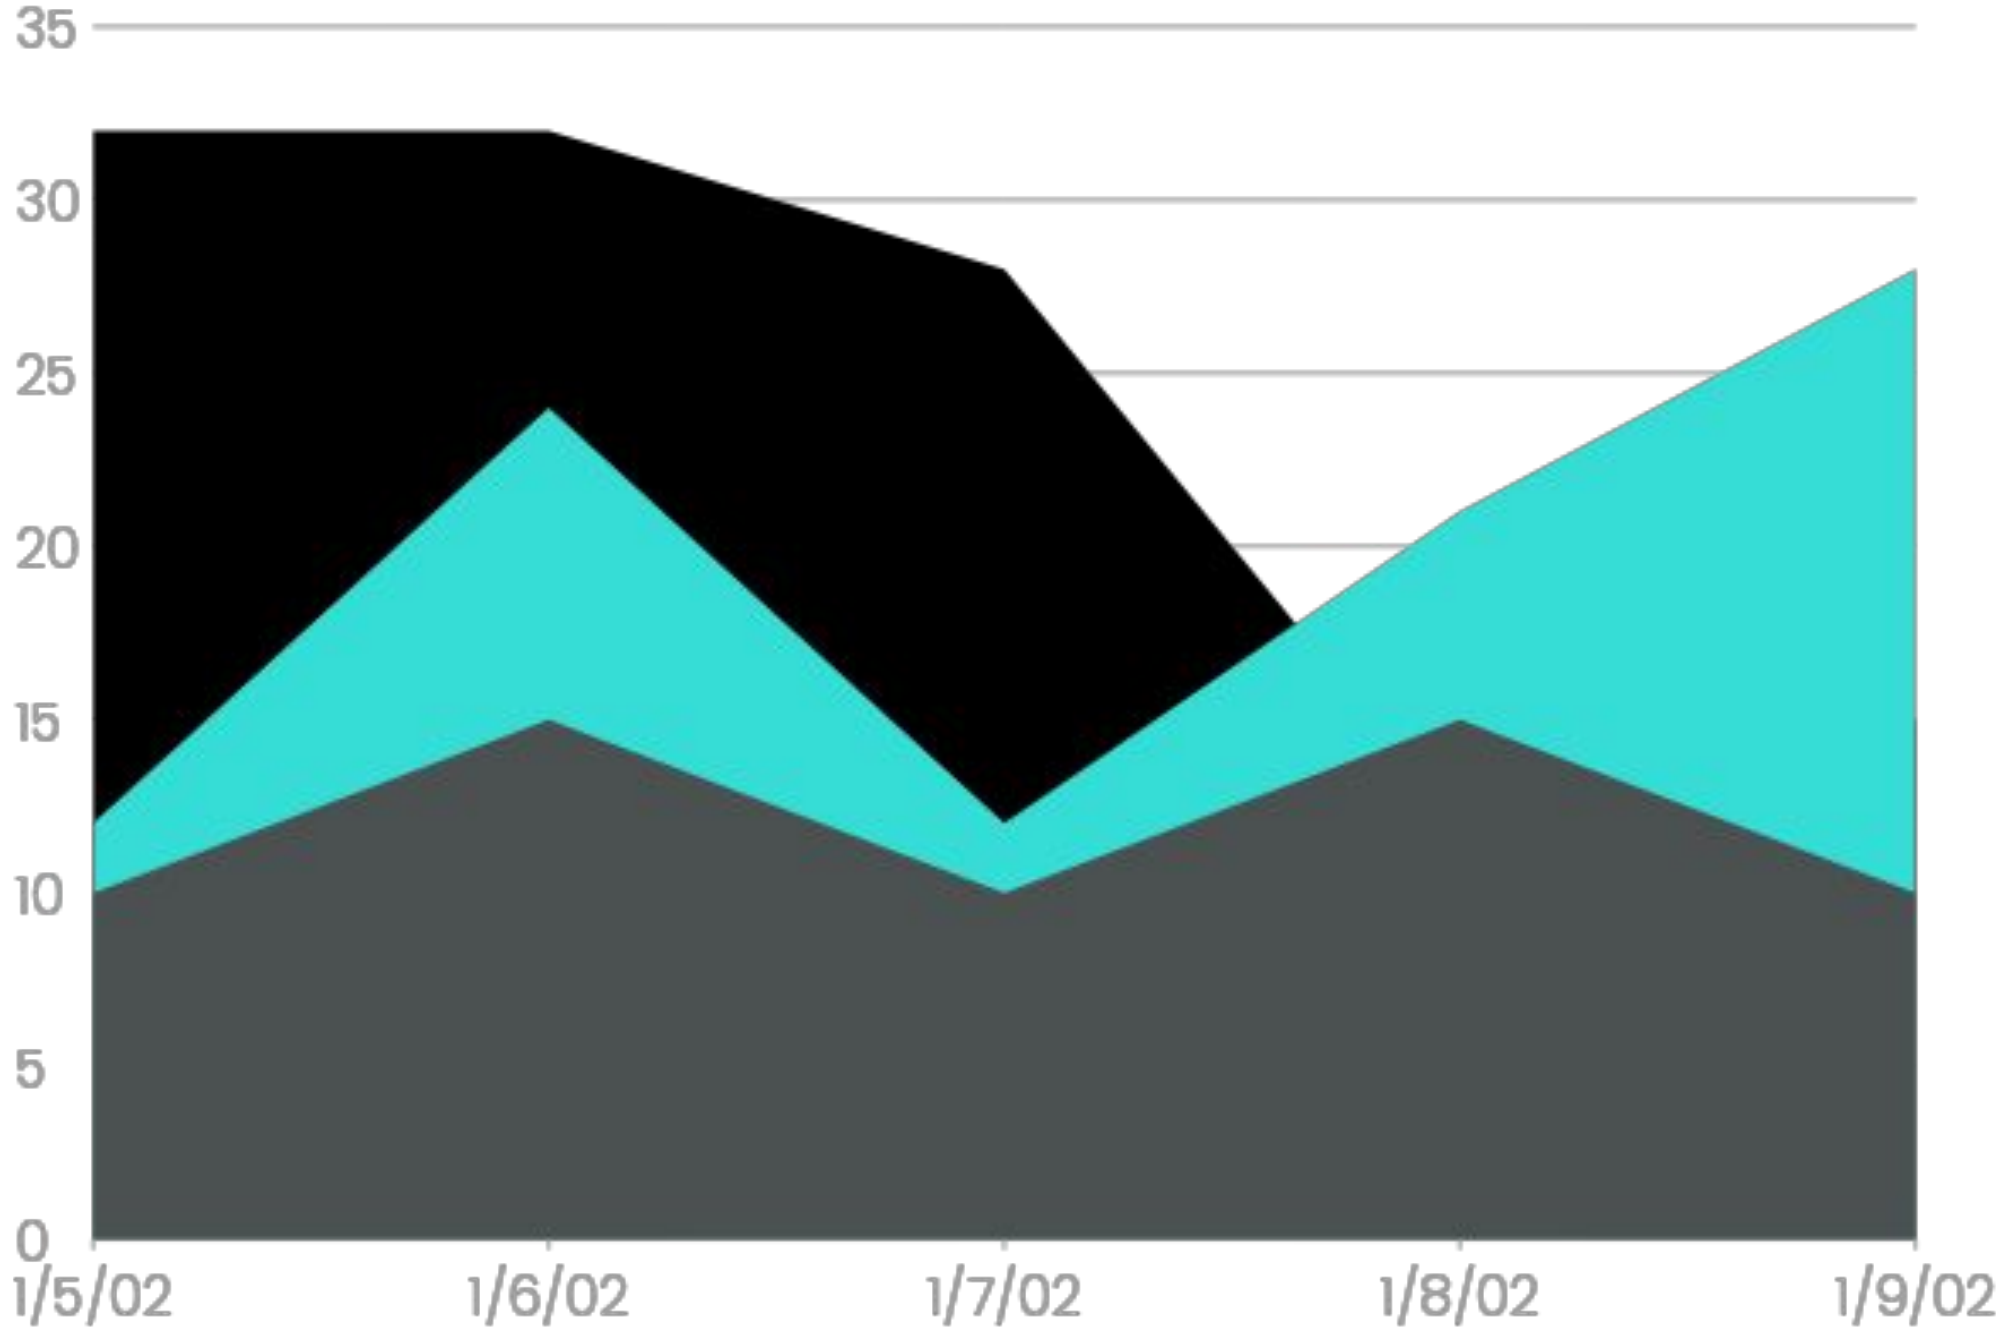

MOUNTAIN CHART

Modern and Minimal Presentation Template

SOMETHING

Frequently, your initial font choice is taken out of your hands; companies often specify a typeface, or even a set of fonts, as part of their brand guidelines occasionally you'll find a job

SOMETHING

Frequently, your initial font choice is taken out of your hands; companies often specify a typeface, or even a set of fonts, as part of their brand guidelines occasionally you'll find a job