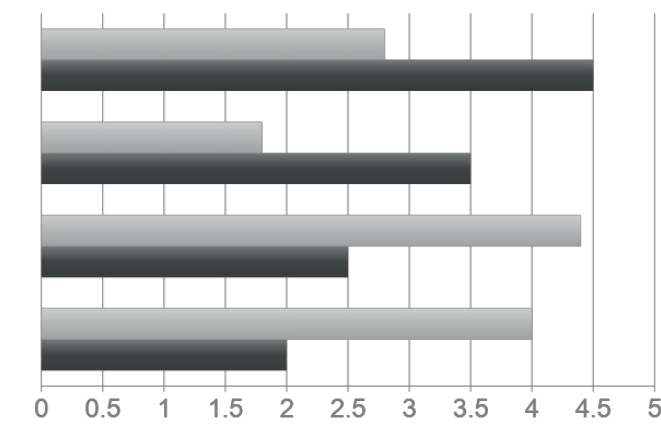

ADDRESS

1243 Barker Cypress
San Francisco, California

EMAIL

contact@mydomain.com
m
info@mydomain.com

TELEPHONE

001 52 1234567
(503) 52 1234567

76

55%