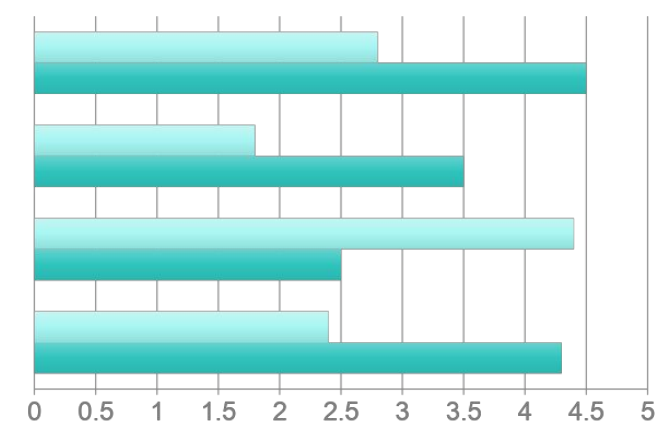

ADDRESS

1243 Barker Cypress
San Francisco, California

EMAIL

contact@mydomain.com
m
info@mydomain.com

TELEPHONE

001 52 1234567
(503) 52 1234567

76

55%