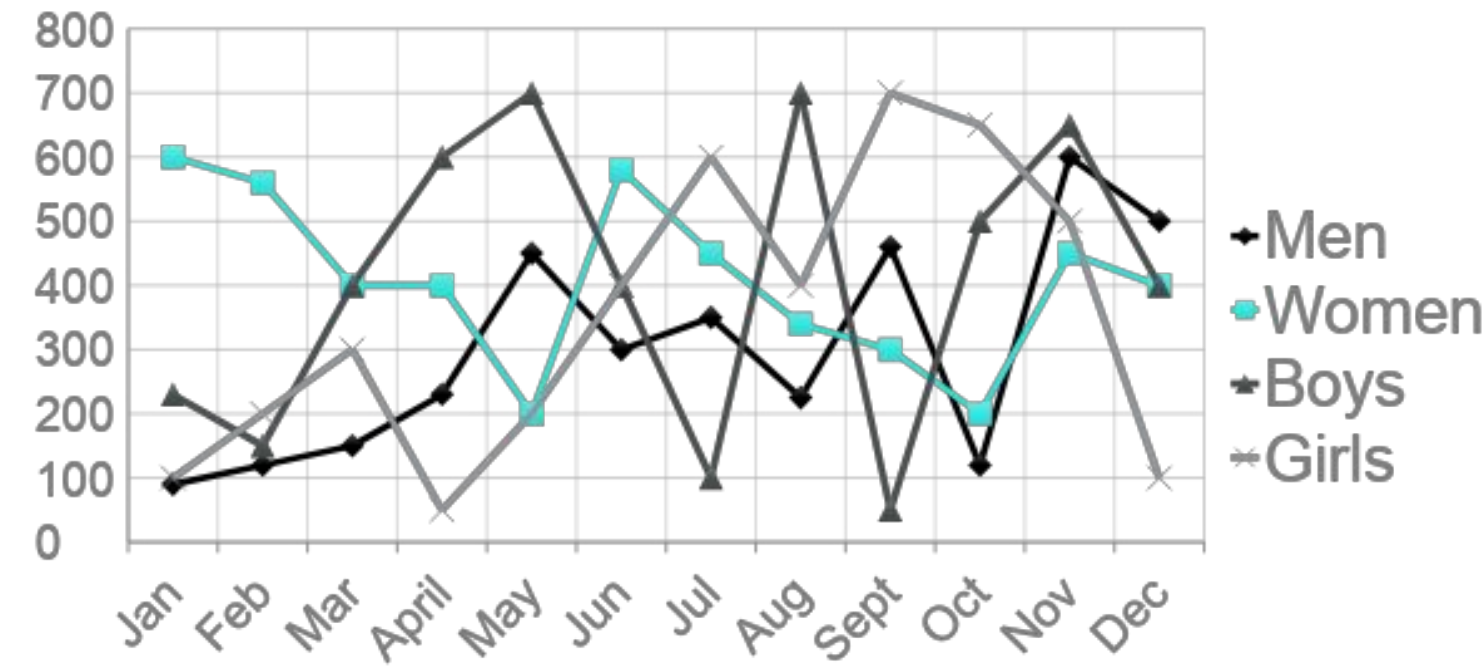

ADDRESS

1243 Barker Cypress
San Francisco, California

EMAIL

contact@mydomain.com
m
info@mydomain.com

TELEPHONE

001 52 1234567
(503) 52 1234567

76

55%