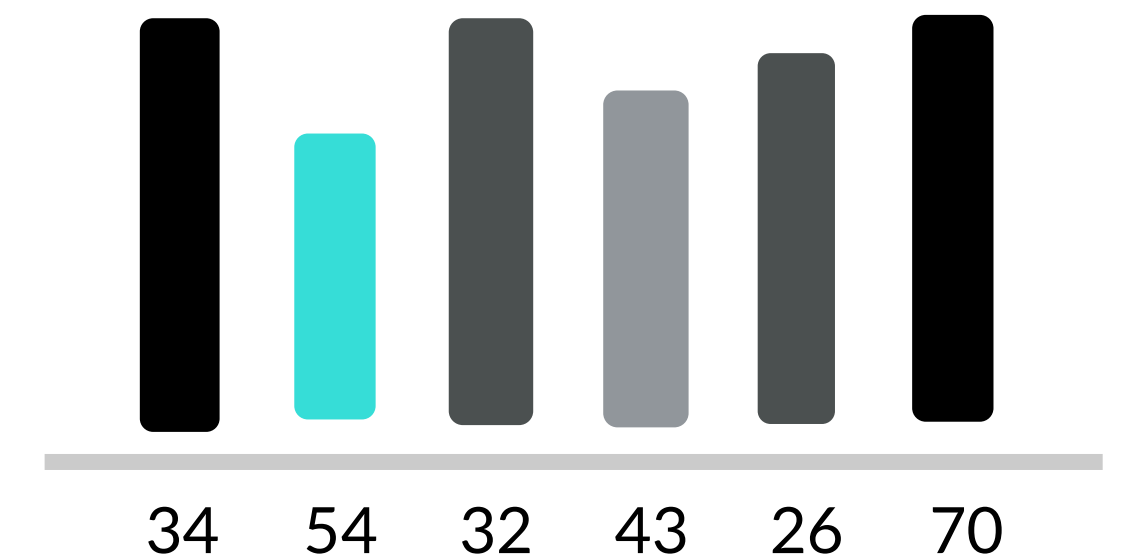

ADDRESS

1243 Barker Cypress
San Francisco, California

EMAIL

contact@mydomain.com
m
info@mydomain.com

TELEPHONE

001 52 1234567
(503) 52 1234567

76

55%