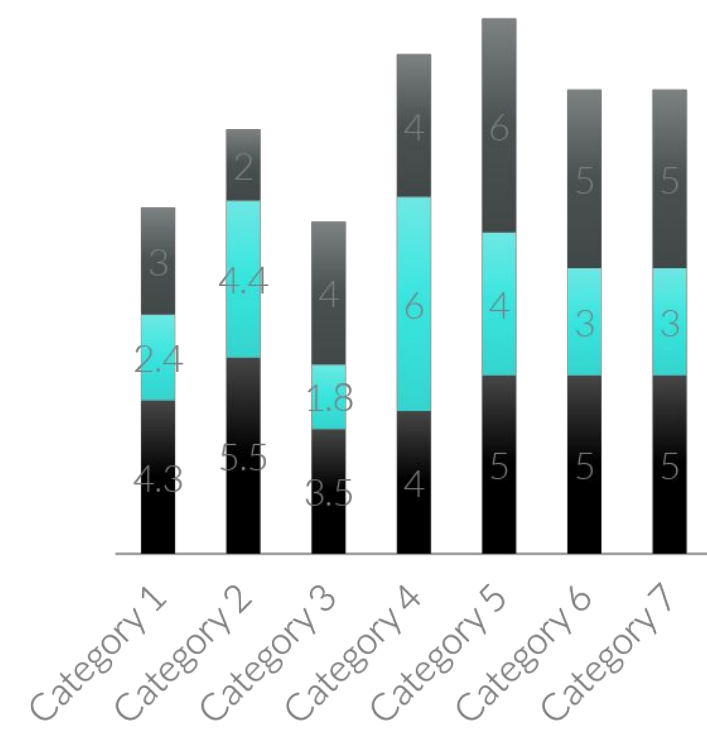

ADDRESS

1243 Barker Cypress
San Francisco, California

EMAIL

contact@mydomain.com
m
info@mydomain.com

TELEPHONE

001 52 1234567
(503) 52 1234567

76

55%