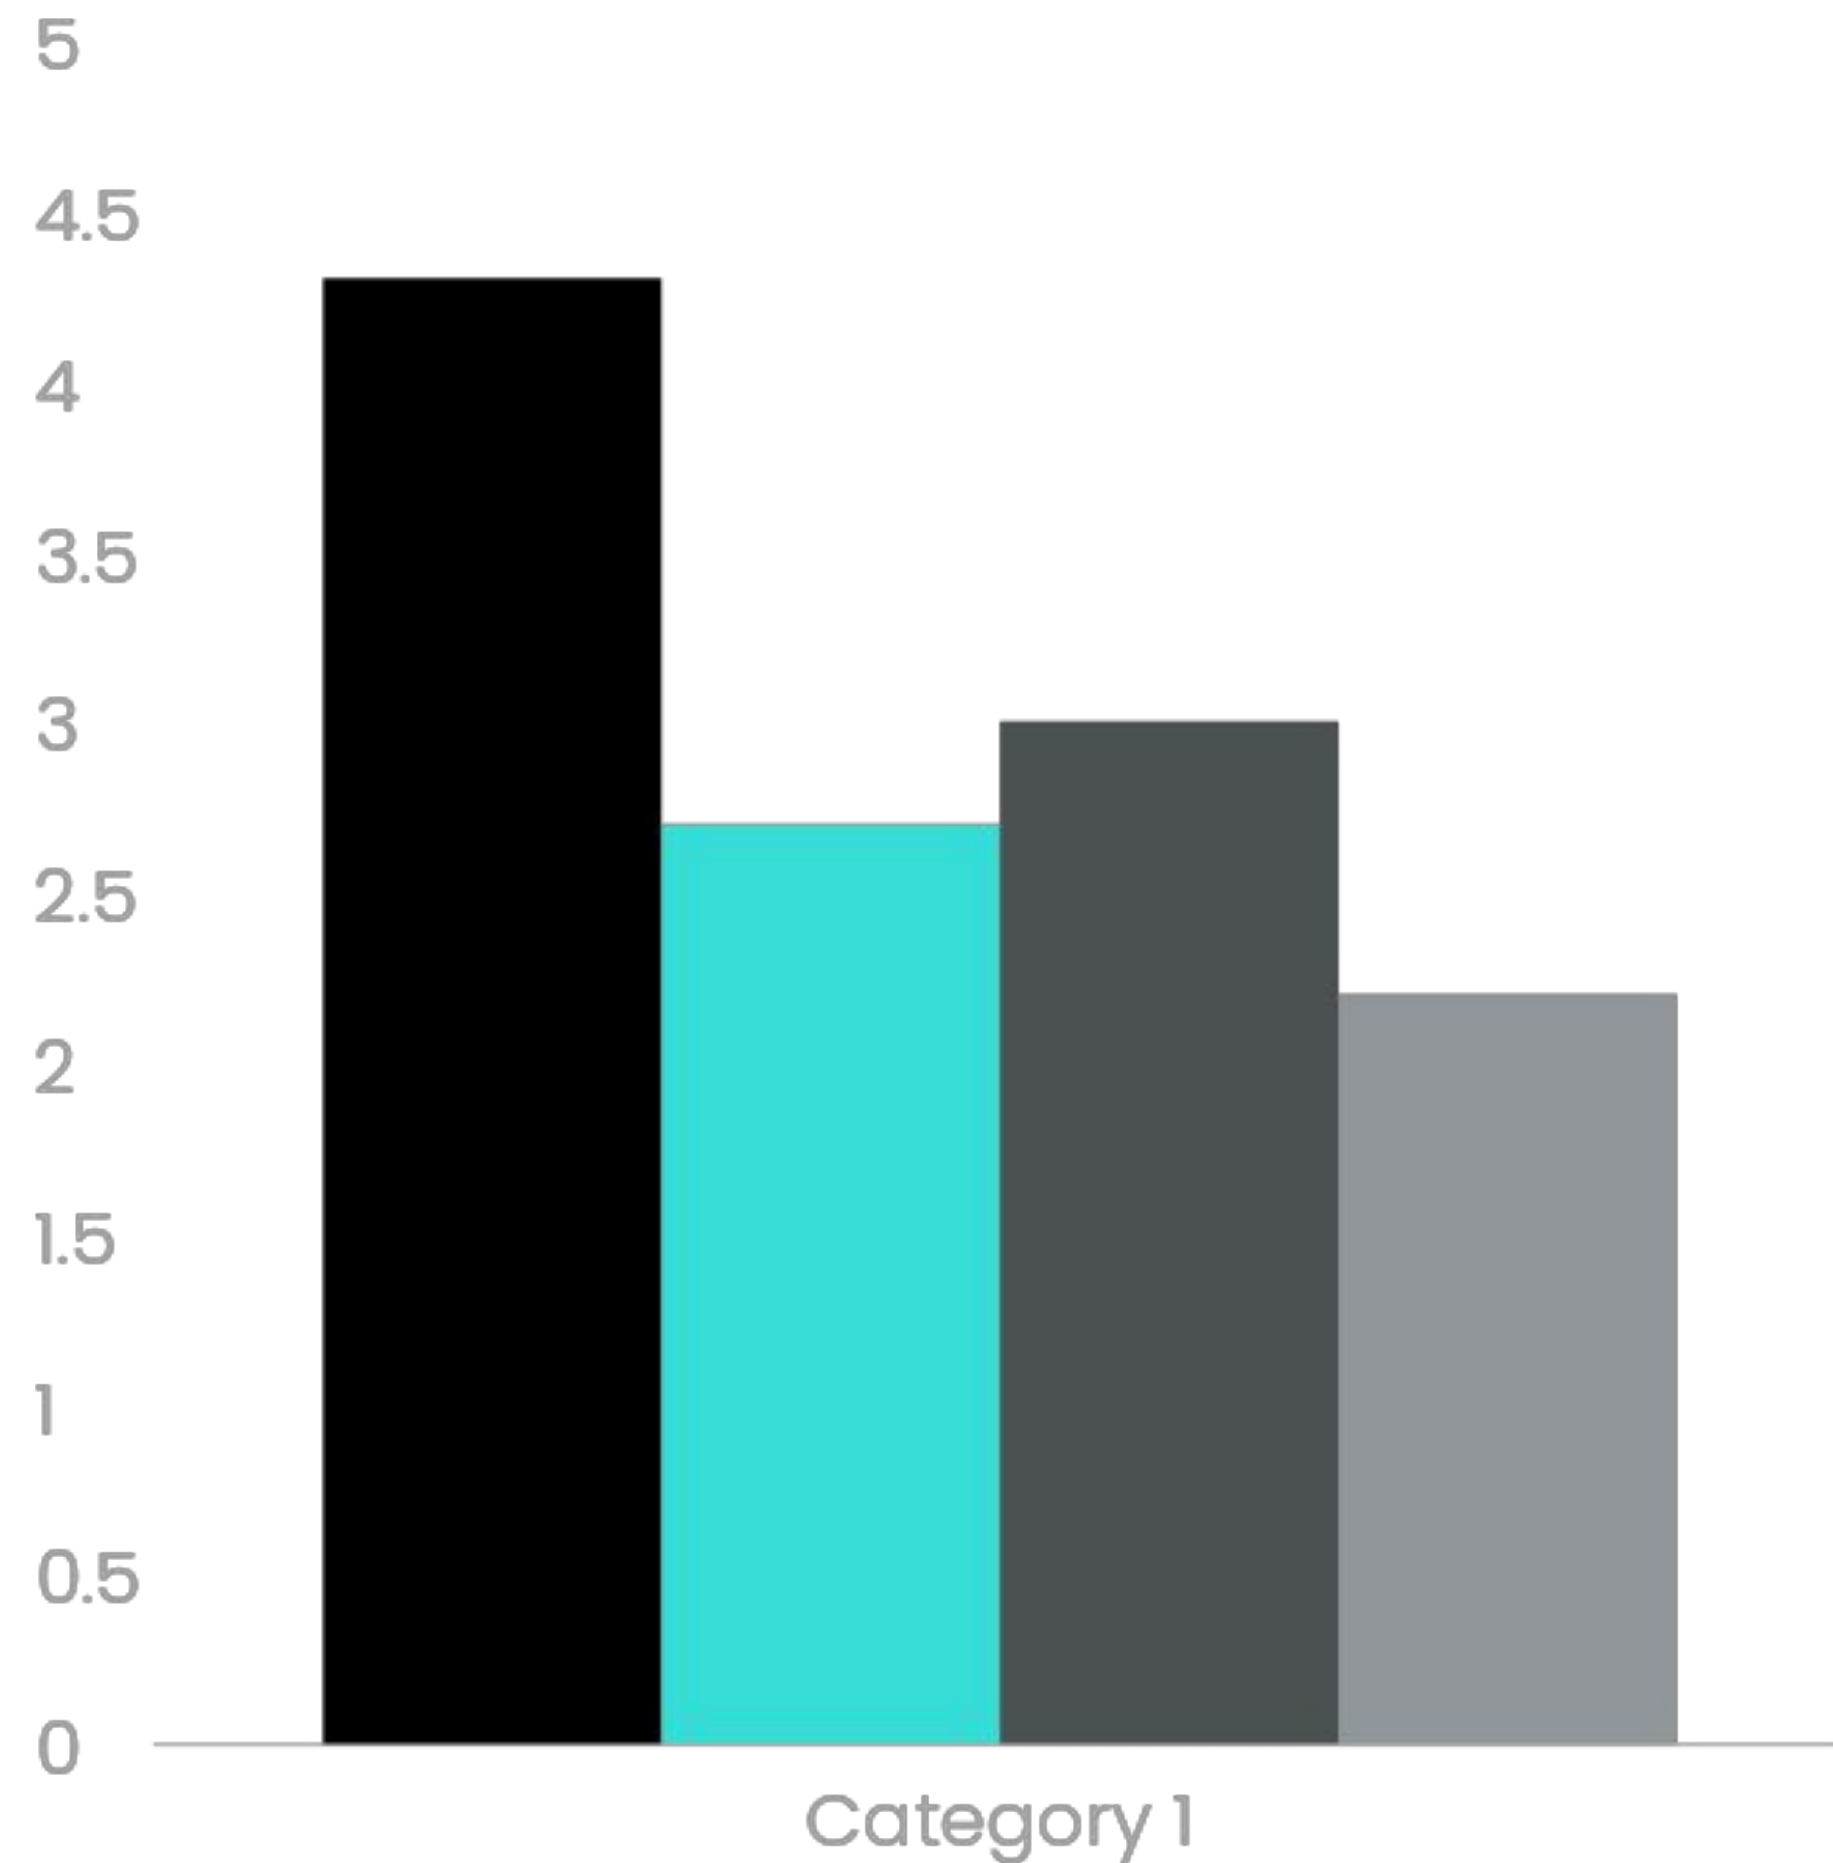

CLUSTERED CHART

Modern and Minimal Presentation Template

FEATURE

Frequently, your initial font choice is taken out

NAME

Frequently, your initial font choice is taken out

FUNCTION

Frequently, your initial font choice is taken out