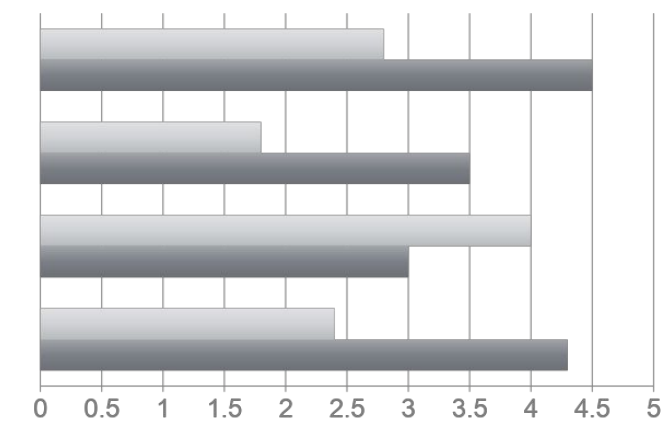

ADDRESS

1243 Barker Cypress
San Francisco, California

EMAIL

contact@mydomain.com
m
info@mydomain.com

TELEPHONE

001 52 1234567
(503) 52 1234567

76

55%