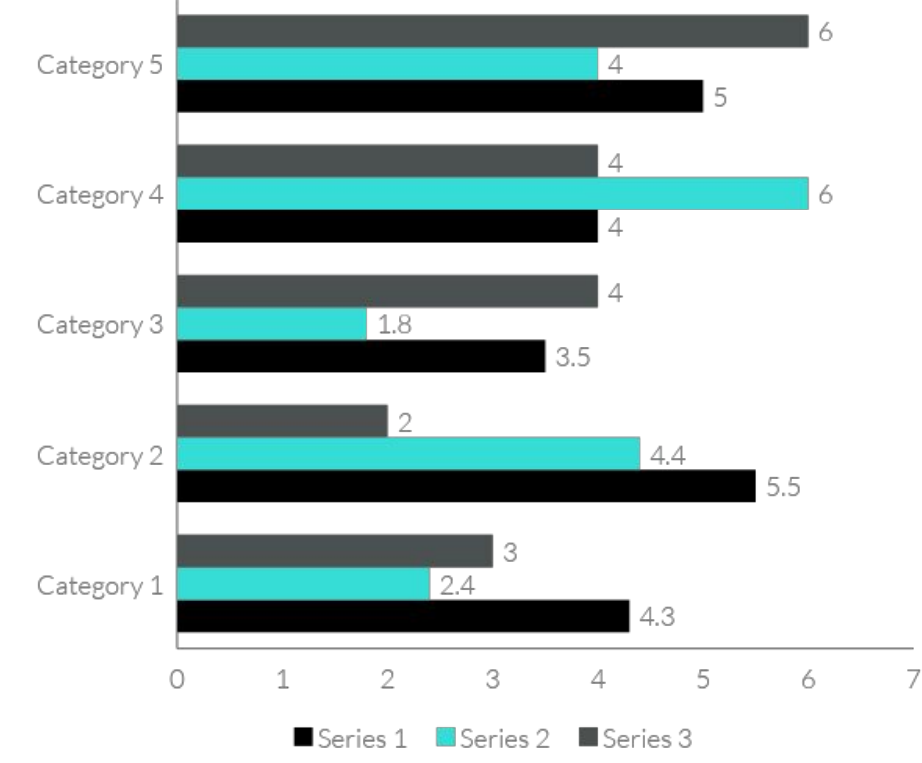

ADDRESS

1243 Barker Cypress
San Francisco, California

EMAIL

contact@mydomain.com
m
info@mydomain.com

TELEPHONE

001 52 1234567
(503) 52 1234567

76

55%