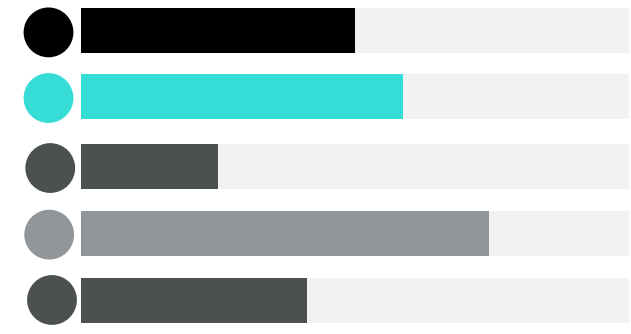

ADDRESS

1243 Barker Cypress
San Francisco, California

EMAIL

contact@mydomain.com
m
info@mydomain.com

TELEPHONE

001 52 1234567
(503) 52 1234567

76

55%