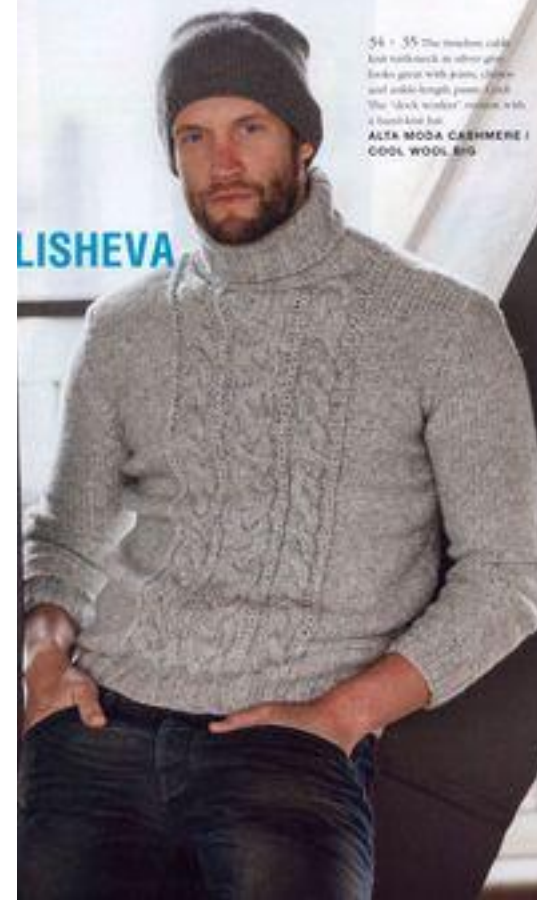

## Father B

81

2

82

83

56 + 35 the machine cable knit turtleneck in other great looks great with pants, slacks and polo-length jeans. Check the 'dark winter' mood with a bushy hat.  
**ALTA MODA CASHMERE / COOL WOOL 810**