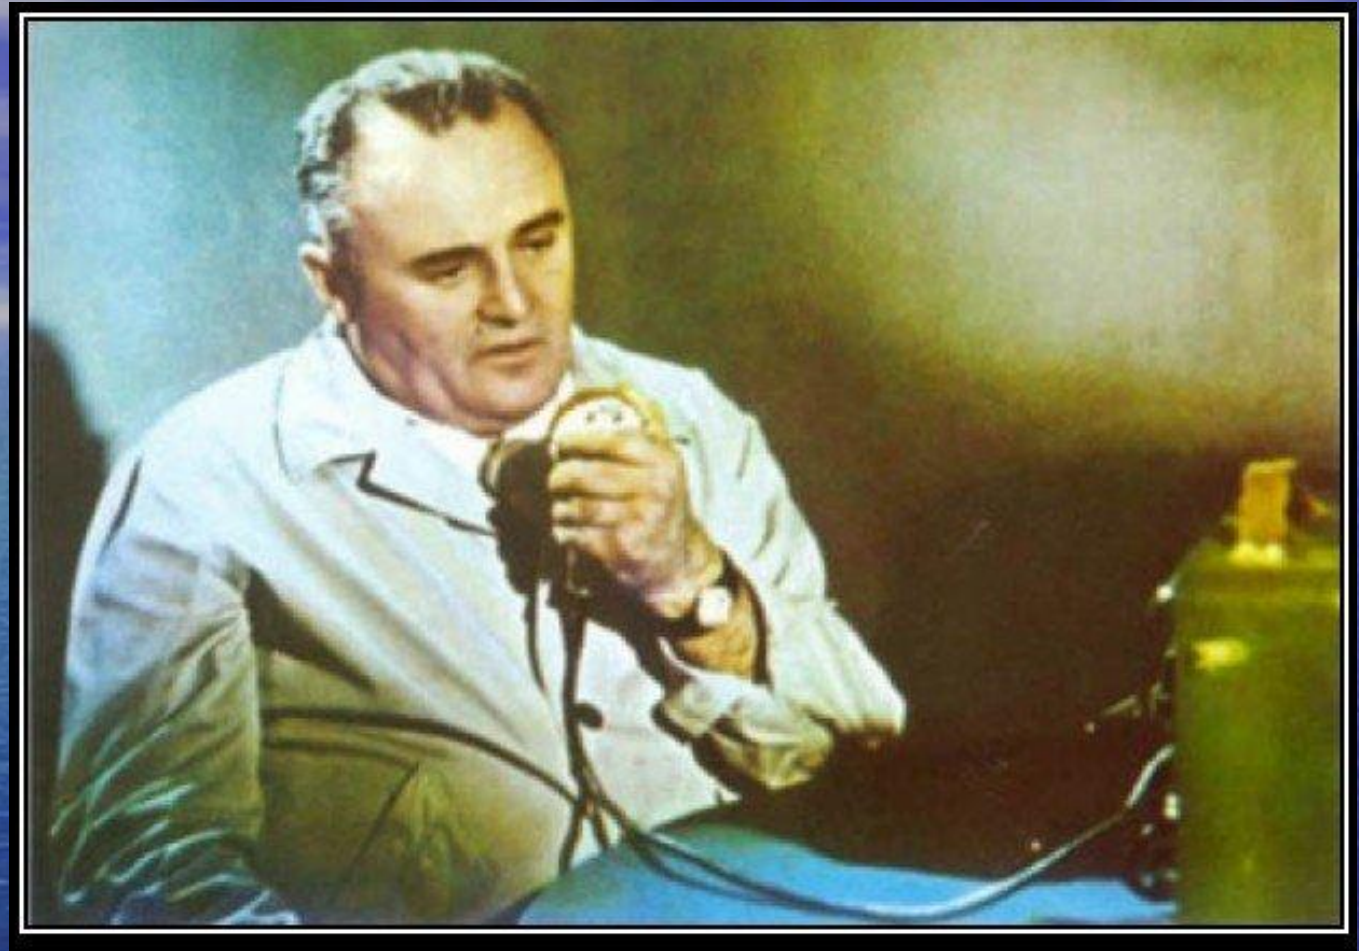

*Сергей
Павлович
Королёв*