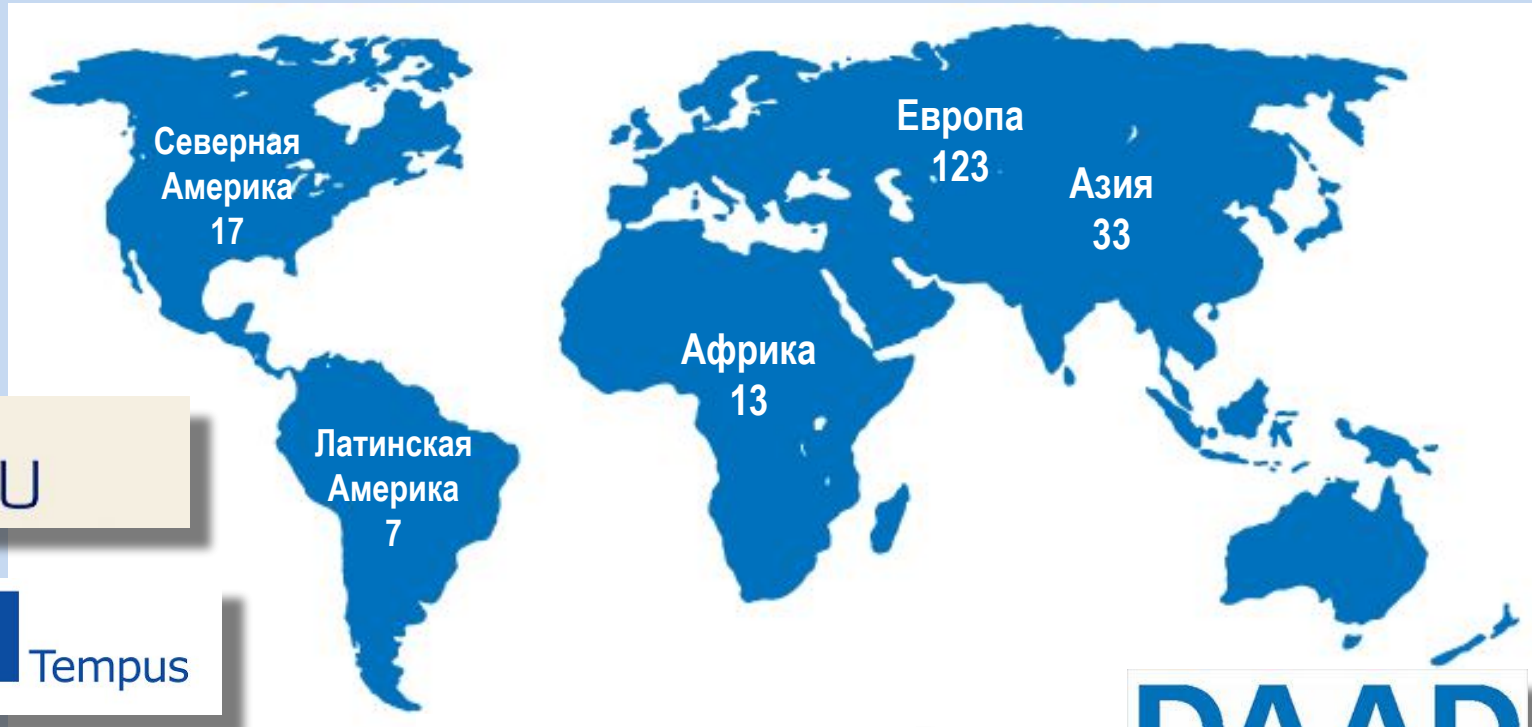

INTERNATIONAL COOPERATION