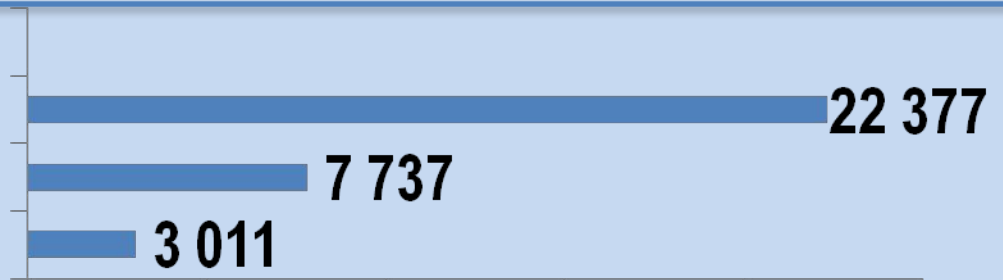

79 Bachelor Majors

25 Post Graduate Study Majors

6 Extended Education Programs

stipend
до 21 000 Rub

Students' laboratories
and Centers

Average score of CSE -
70,4

More than
33, 000 students

Bachelor
Specialist
Master