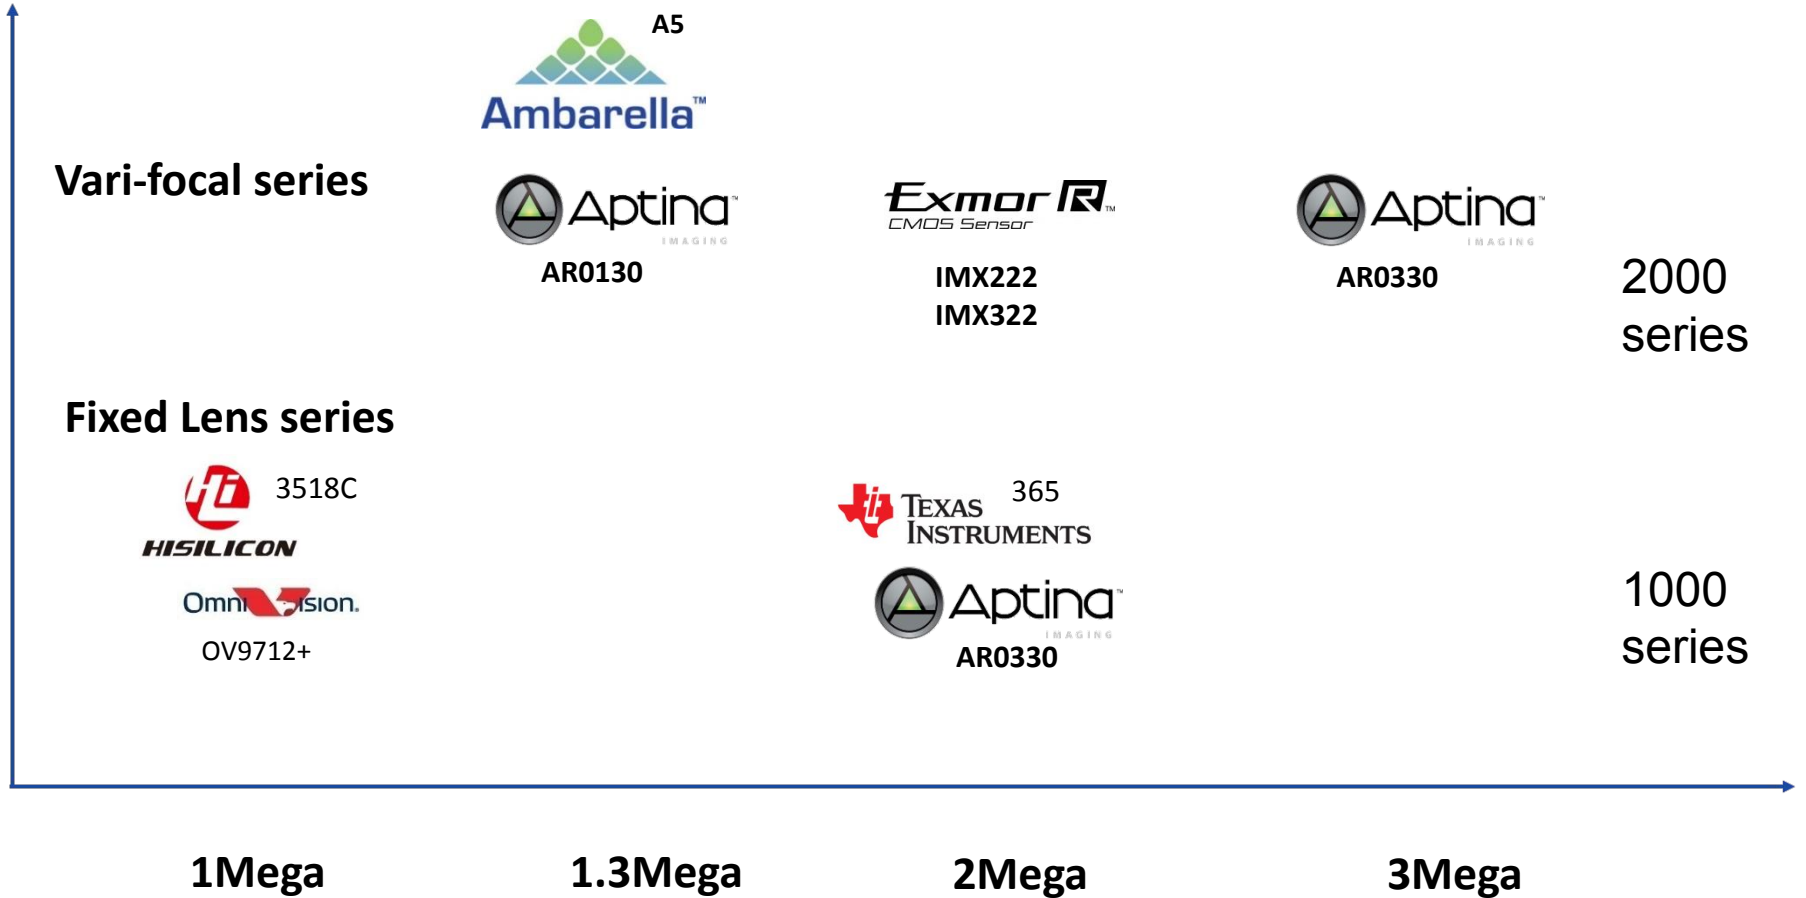

2Mega

HFW4200S

HDW4200S

HDB4200C-(A)

HFW4200E

HDBW4200E-(AS
)

HDB4200F-PT

1.3Mega

HFW4100S

HDW4100S

HDB4100C-(A)

HFW4100E

HDBW4100E-(AS
)

HDB4200F-PT

Lite Series

Lite -Varifocal

3Mega	HFW2300R-VF HFW2300R-Z	HDBW2300R-VF HDBW2300R-Z
2Mega	HFW2200R-VF HFW2200R-Z	HDBW2200R-VF HDBW2200R-Z
1.3Mega	HFW2100R-VF HFW2100R-Z	HDBW2100R-VF HDBW2100R-Z

Lite -Fixed lens

2Mega	HFW1200S	HDW1200S	HD1200C	HDBW1200E-(S)
1Mega	HFW1000S	HDW1000S	HD1100C	HDBW1100E-(S)