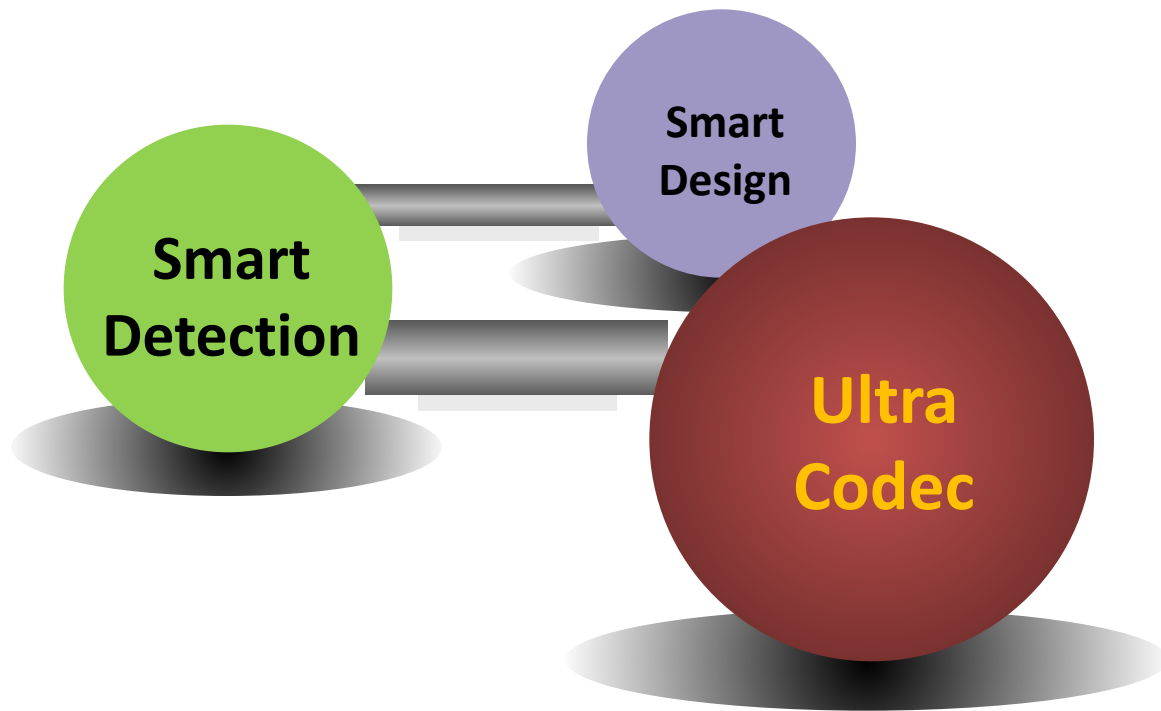

IPC-HF81200E

- Max resolution up to 12Mega
- IR mode support (Day&Night)
- IP66 & IK10 protection
- PoE (802.3af)/ DC12V

IPC-EBW81200 (4K resolution)

IPC-EBW8600 (6Mega)

- 1/1.9 Sony Exmor low illumination Sensor
- Max 1080P@60fps
- Minimum illumination 0.005 lux/F1.2 (Color)
- Box , Bullet , Dome
- Video Analysis function support

IPC-HF8281E

Upcoming

IPC-HFW8281E-VF/Z

IPC-HDBW8281-VF/Z

What is Ultra-Smart IPC?

- Triple streams
- Ultra 3DNR
- Ultra Defog
- Ultra WDR
- Corridor mode
- Smart IR
- ROI
- EIS
- SVC

Triple streams

- Three streams supported, each stream can have their own codec, frame, bitrate
- Two stream can support FHD resolution, one stream for mobile phone.