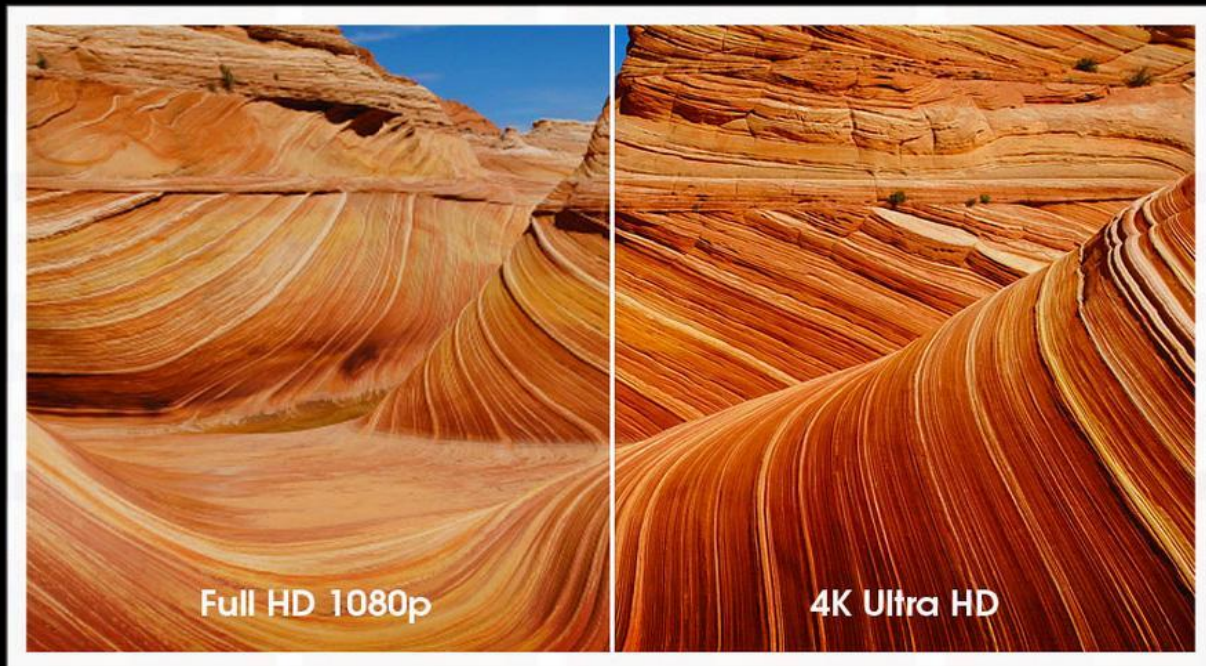

Industry & Commercial

- Vari-focal lens
 - 5000 series
- Fixed lens
 - 4000 series

Name Rule

Ultra Smart

- **3840x2160 (UHD)**
- **@30fps**
- **Four times bigger than 1080P**
- **Incredible details than FHD resolution**