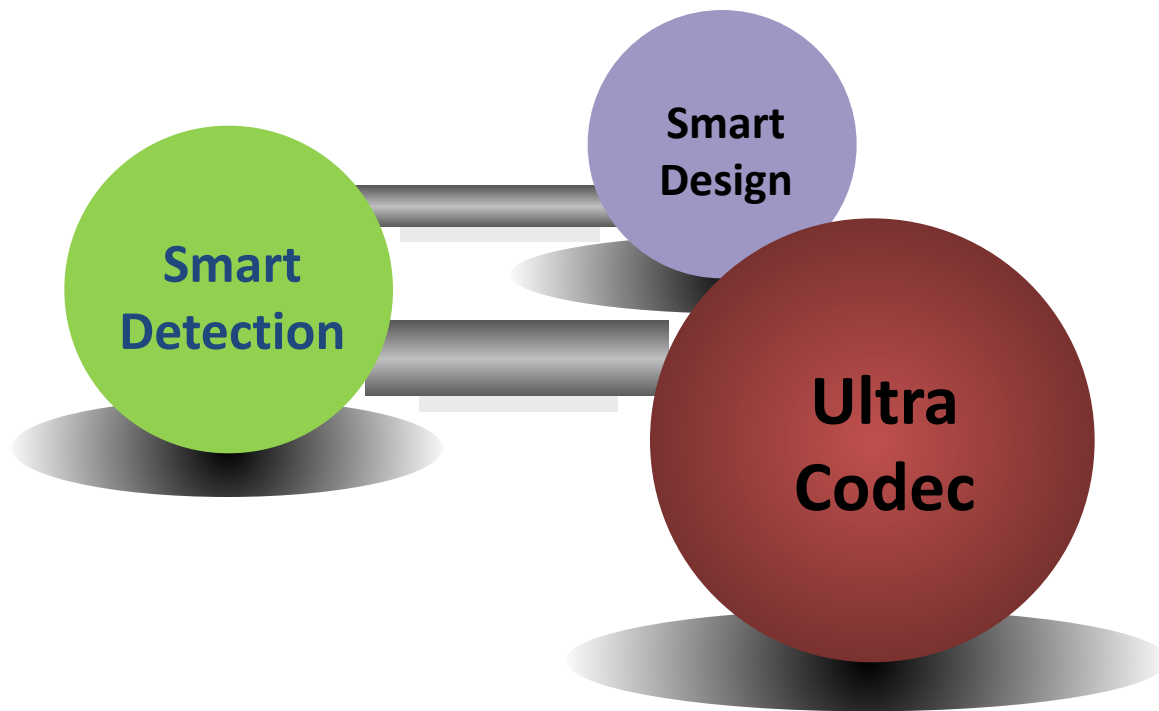

Benefits:

- Better network compatibility, protect the data from losing in a bad network**
- NVR can replay in a low bitrate, saving the resource of network**
- To a SVC stream, get a 30fps stream for preview while get a 15fps stream for record.**

Tripwire detection

Intrusion detection

Abandoned/Missing

Defocus detection

Defocus detection

Face detection

Audio detection

Smart Detection

Tripwire detection

Intrusion detection

Smart Detection

Abandon object detection

Missing object detection

Smart Detection

Defocus detection

Face detection