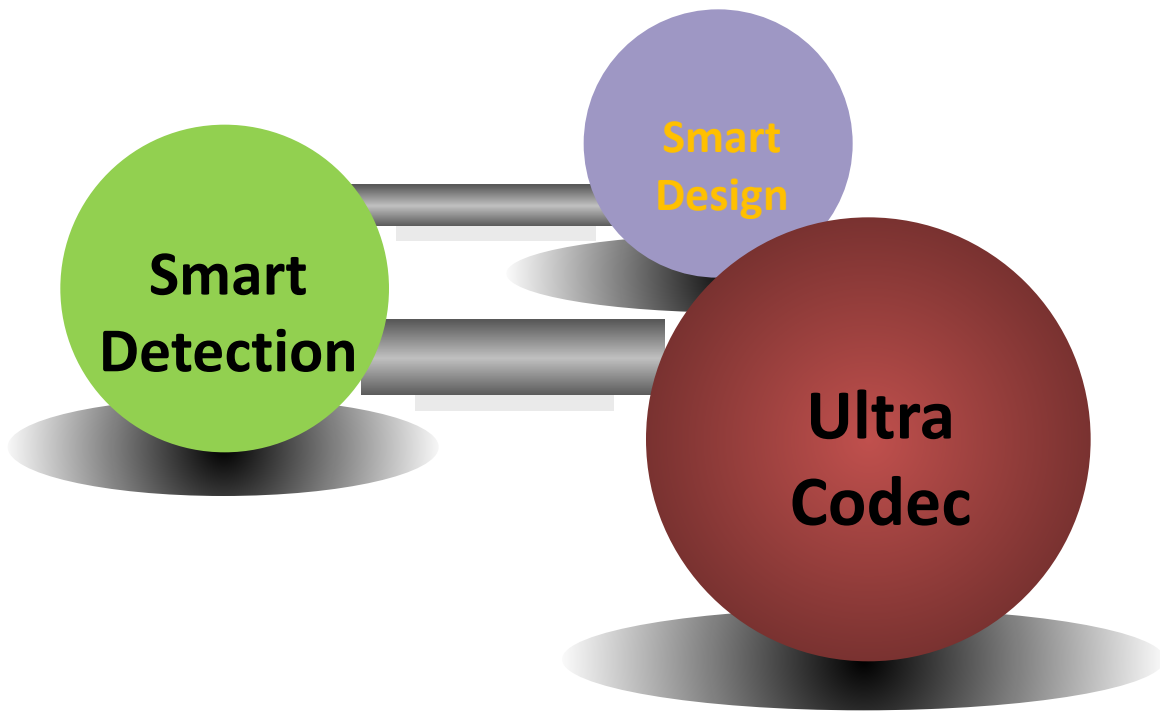

2013-10-19 19:31:48 匹配人员照片

相似度: 82%

匹配人员信息			
姓名:	吴益平	性别:	男
省份:	浙江	城市:	金华
证件类型:	护照	证件号码:	336945575124
		出生日期:	1970-01-01
		注册等级:	1
		注册类型:	白名单

检测时间: 2013-10-19 19:31:42

下一个

Smart Detection

Audio detection

- Input abnormal detect
- Audio intensity change detect

New case

Box camera

Bullet camera

New case

“E” Series Case

- Streamline design thought
- Easy to use design idea
 - a) Box camera support ABF function
 - b) Bullet camera support manual focus outside
- Classic color combination black & white
- Contain Box Bullet (mini), Dome (mini)