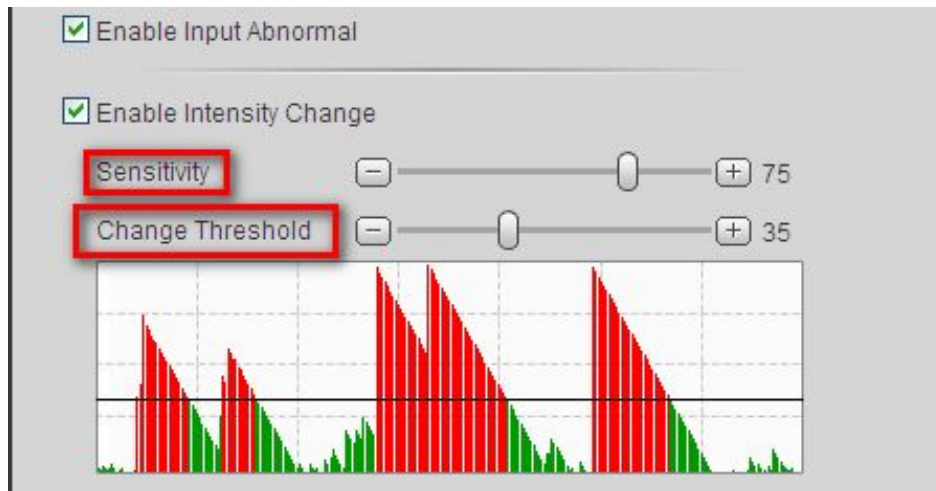

New case

Box camera

Bullet camera

New case

“E” Series Case

- Streamline design thought
- Easy to use design idea
 - a) Box camera support ABF function
 - b) Bullet camera support manual focus outside
- Classic color combination black & white
- Contain Box Bullet (mini), Dome (mini)