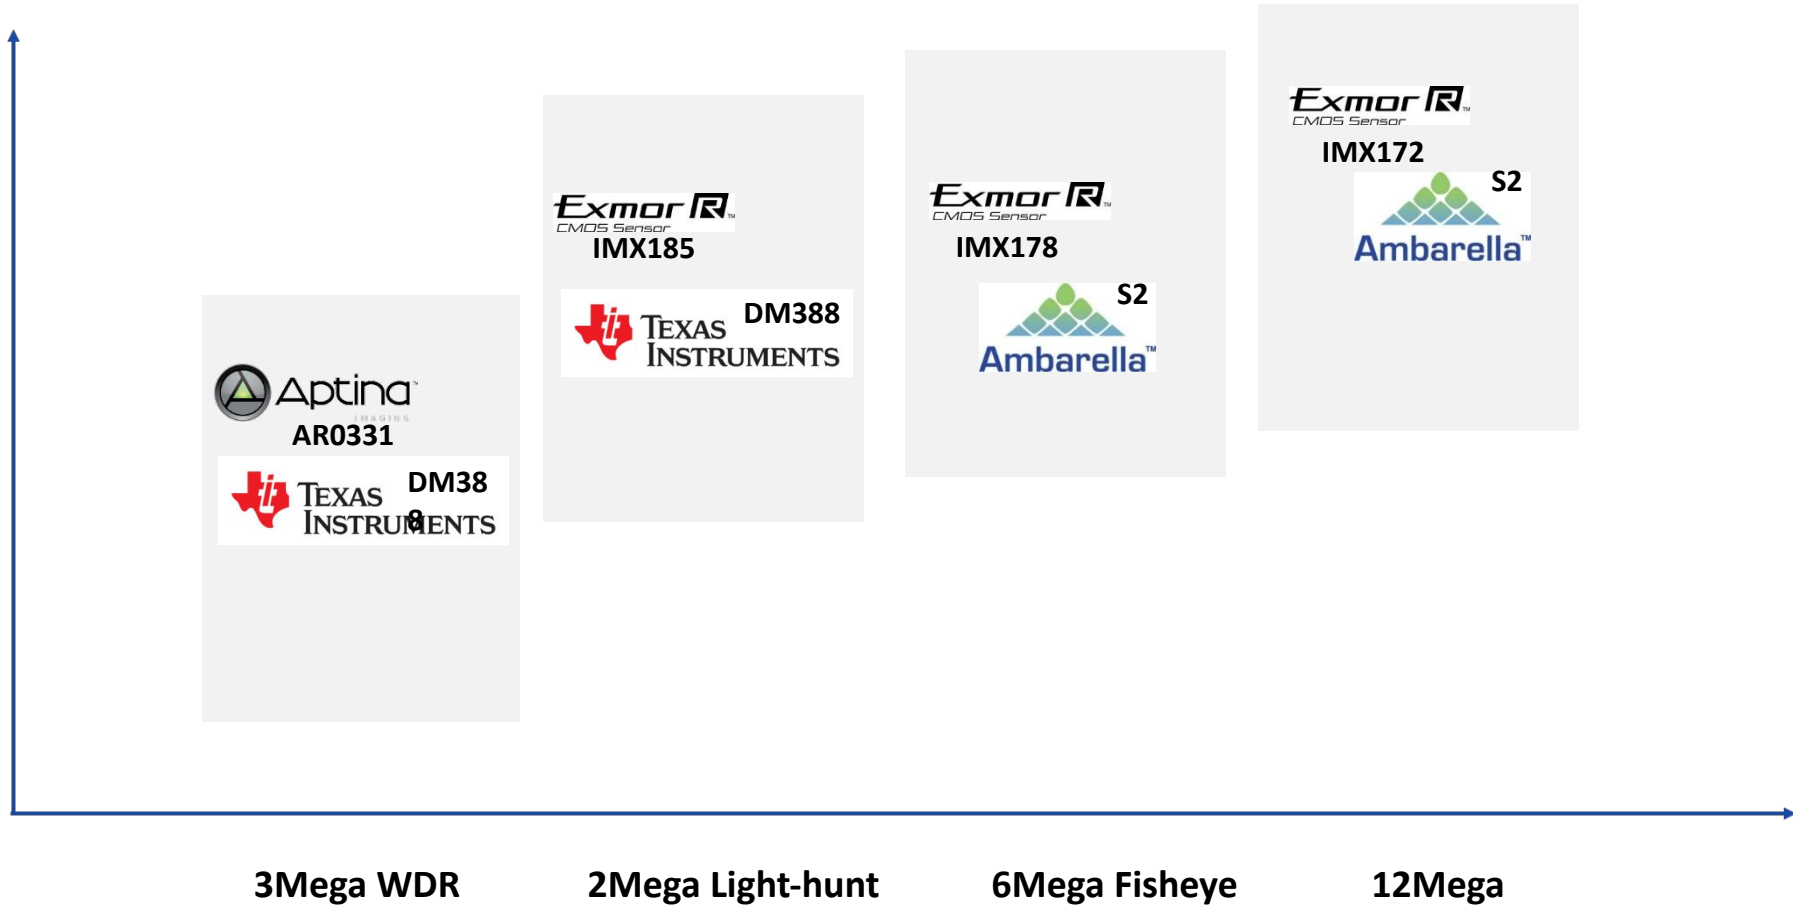

Industry & Commercial

- Vari-focal lens
 - 5000 series
- Fixed lens
 - 4000 series

Name Rule

Ultra Smart

- **3840x2160 (UHD)**
- **@30fps**
- **Four times bigger than 1080P**
- **Incredible details than FHD resolution**