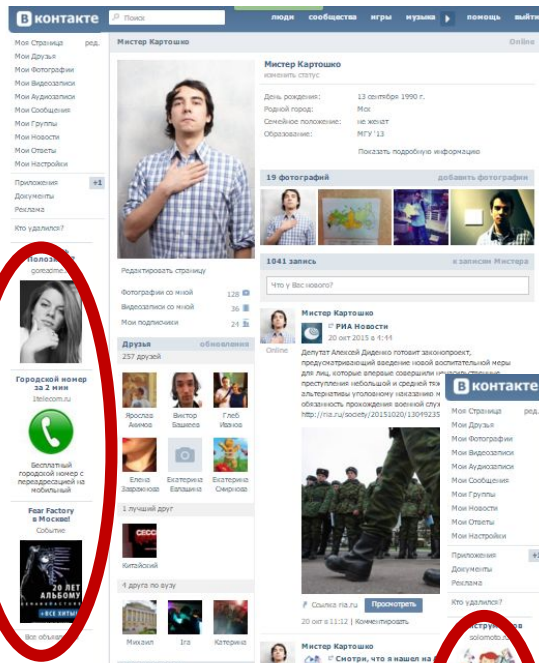

# VK advertisement

1. User will see advertisement on every page of SNS
2. It will lead to the CHANGAN group
3. You can choose target audience: age, place, fields of interest etc.

# Facebook advertisement

1. User will see advertisement in their newsfeed and near groups they visit
2. It will lead to the CHANGAN group
3. You can choose target audience: age, place, fields of interest etc.