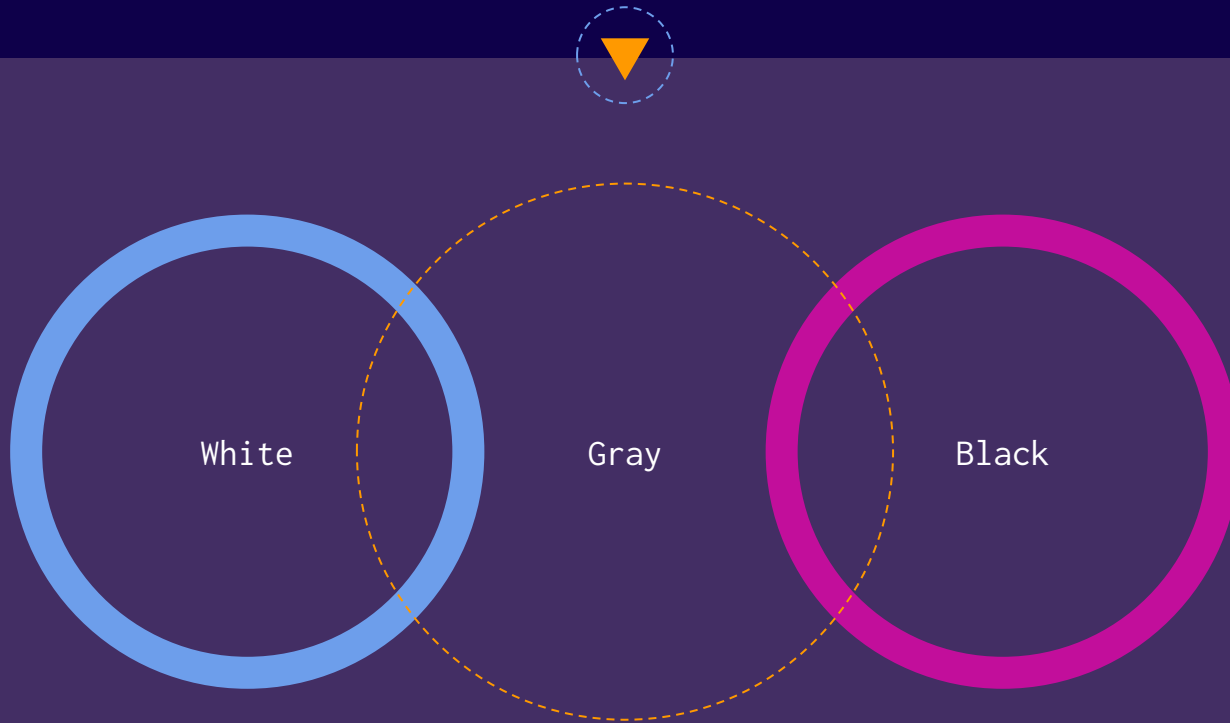

In two or three columns

Yellow

Is the color of gold, butter and ripe lemons. In the spectrum of visible light, yellow is found between green and orange.

Blue

Is the colour of the clear sky and the deep sea. It is located between violet and green on the optical spectrum.

Red

Is the color of blood, and because of this it has historically been associated with sacrifice, danger and courage.

A picture is worth a thousand words

A complex idea can be conveyed with just a single still image, namely making it possible to absorb large amounts of data quickly.

Want big impact?
Use big image.

Use charts to explain your ideas

And tables to compare data

	A	B	C
Yellow	10	20	7
Blue	30	15	10
Orange	5	24	16

Maps

The slide features a dark blue background with various colorful geometric shapes scattered in the corners. In the top-left, there are a pink circle, a dashed yellow circle, a purple pentagon, a blue dotted circle, and a pink pentagon. In the top-right, there is a blue triangle, a purple circle, a dashed yellow circle, a pink striped circle, and a blue pentagon. In the bottom-left, there is a blue pentagon, a pink triangle, a yellow striped triangle, a purple triangle, and a dashed blue circle. In the bottom-right, there is a pink circle, a purple pentagon, a blue dotted circle, a dashed yellow triangle, and a purple triangle.

Our process is easy

first

second

last

Let's review some concepts

Yellow

Is the color of gold, butter and ripe lemons. In the spectrum of visible light, yellow is found between green and orange.

Blue