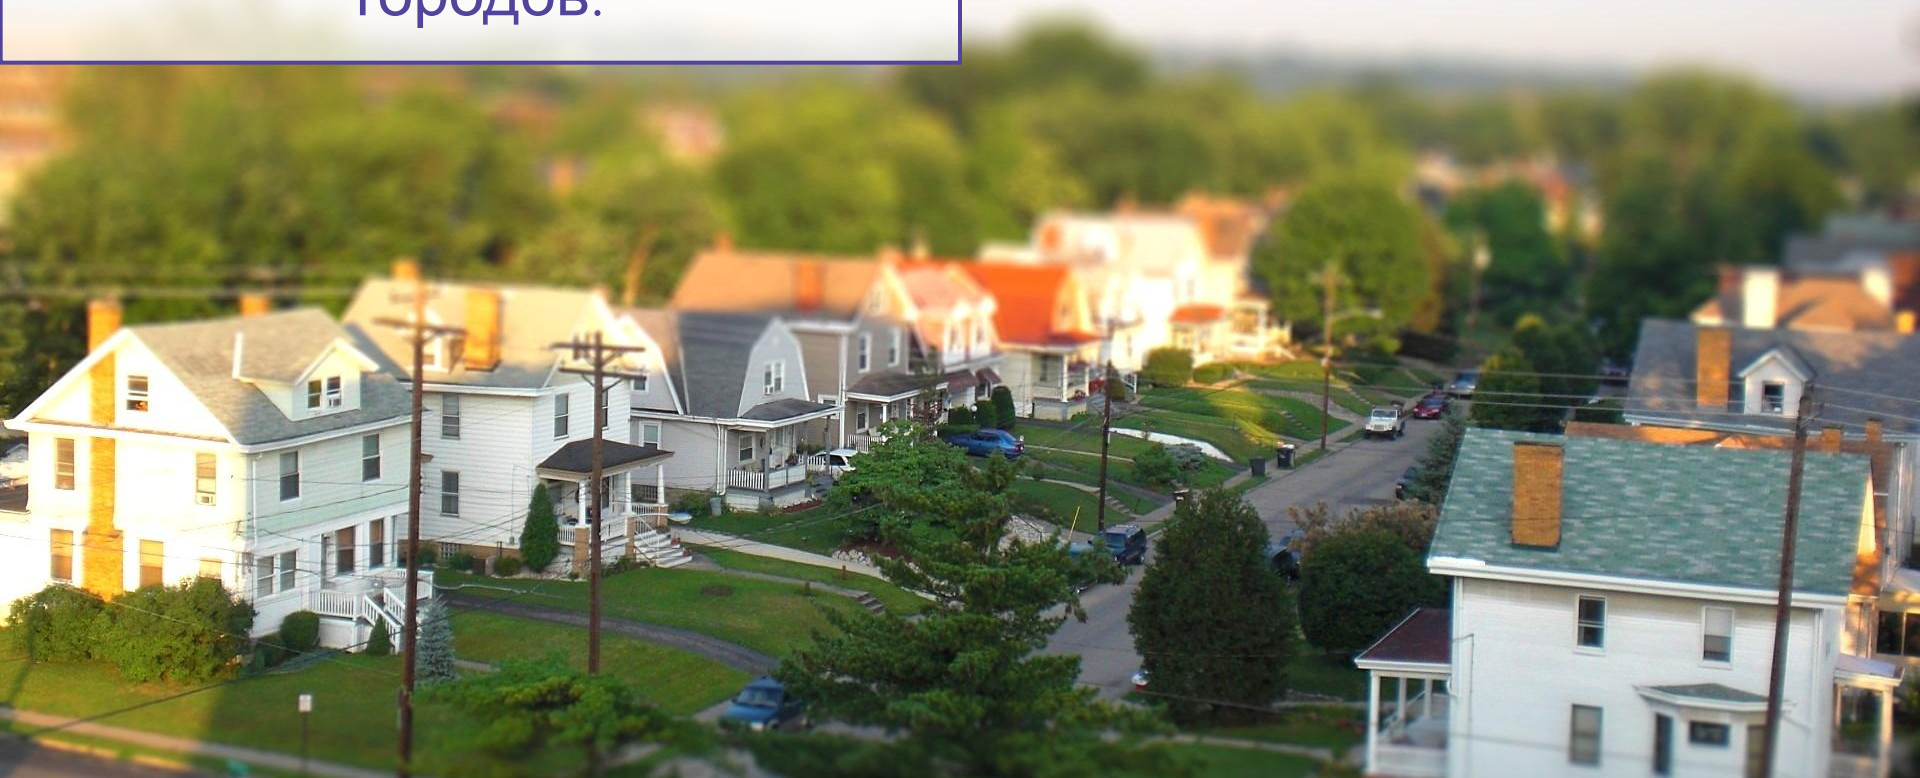

75%

уровень  
урбанизации

Нью-  
Йорк

Лос-  
Анджелес

An aerial photograph of the Chicago skyline at sunset. The sun is low on the horizon, casting a warm, golden glow over the city. The skyscrapers are silhouetted against the bright sky, and the city's grid pattern is visible in the foreground. The Lake Michigan is visible in the distance.

Чикаг

**Америка — страна маленьких городов.**