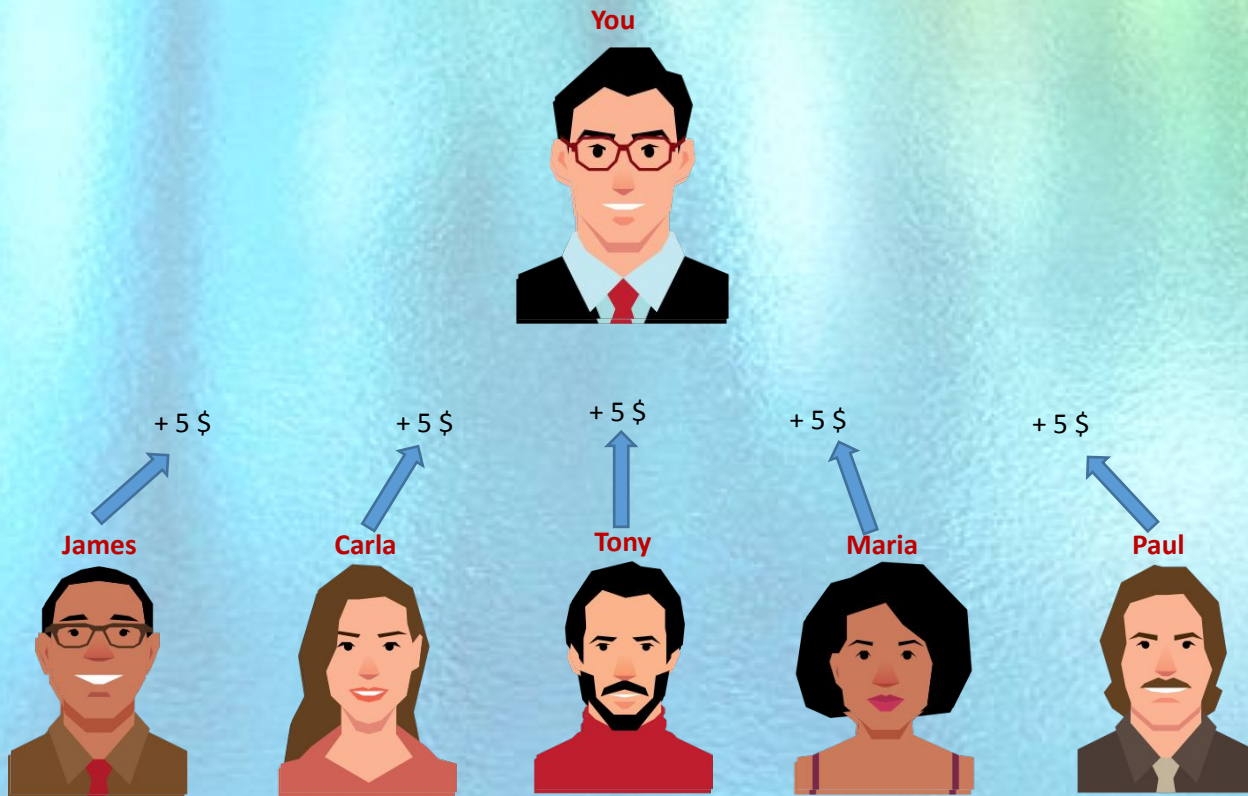

05

AFFILIATIONS

BINARY

LEVEL

PAID₂CLICK

RESIDUAL

ADPACK

50 \$

ADVERTISING CREDITS

CAREER ACCESS

AFFILIATION BONUS

Receive 10 % commissions for every direct referral.

Total : 25 \$

10 %
BONUS

BINARY (TEAM BONUS)

You have 2 legs/teams, one on your left and one on your right.