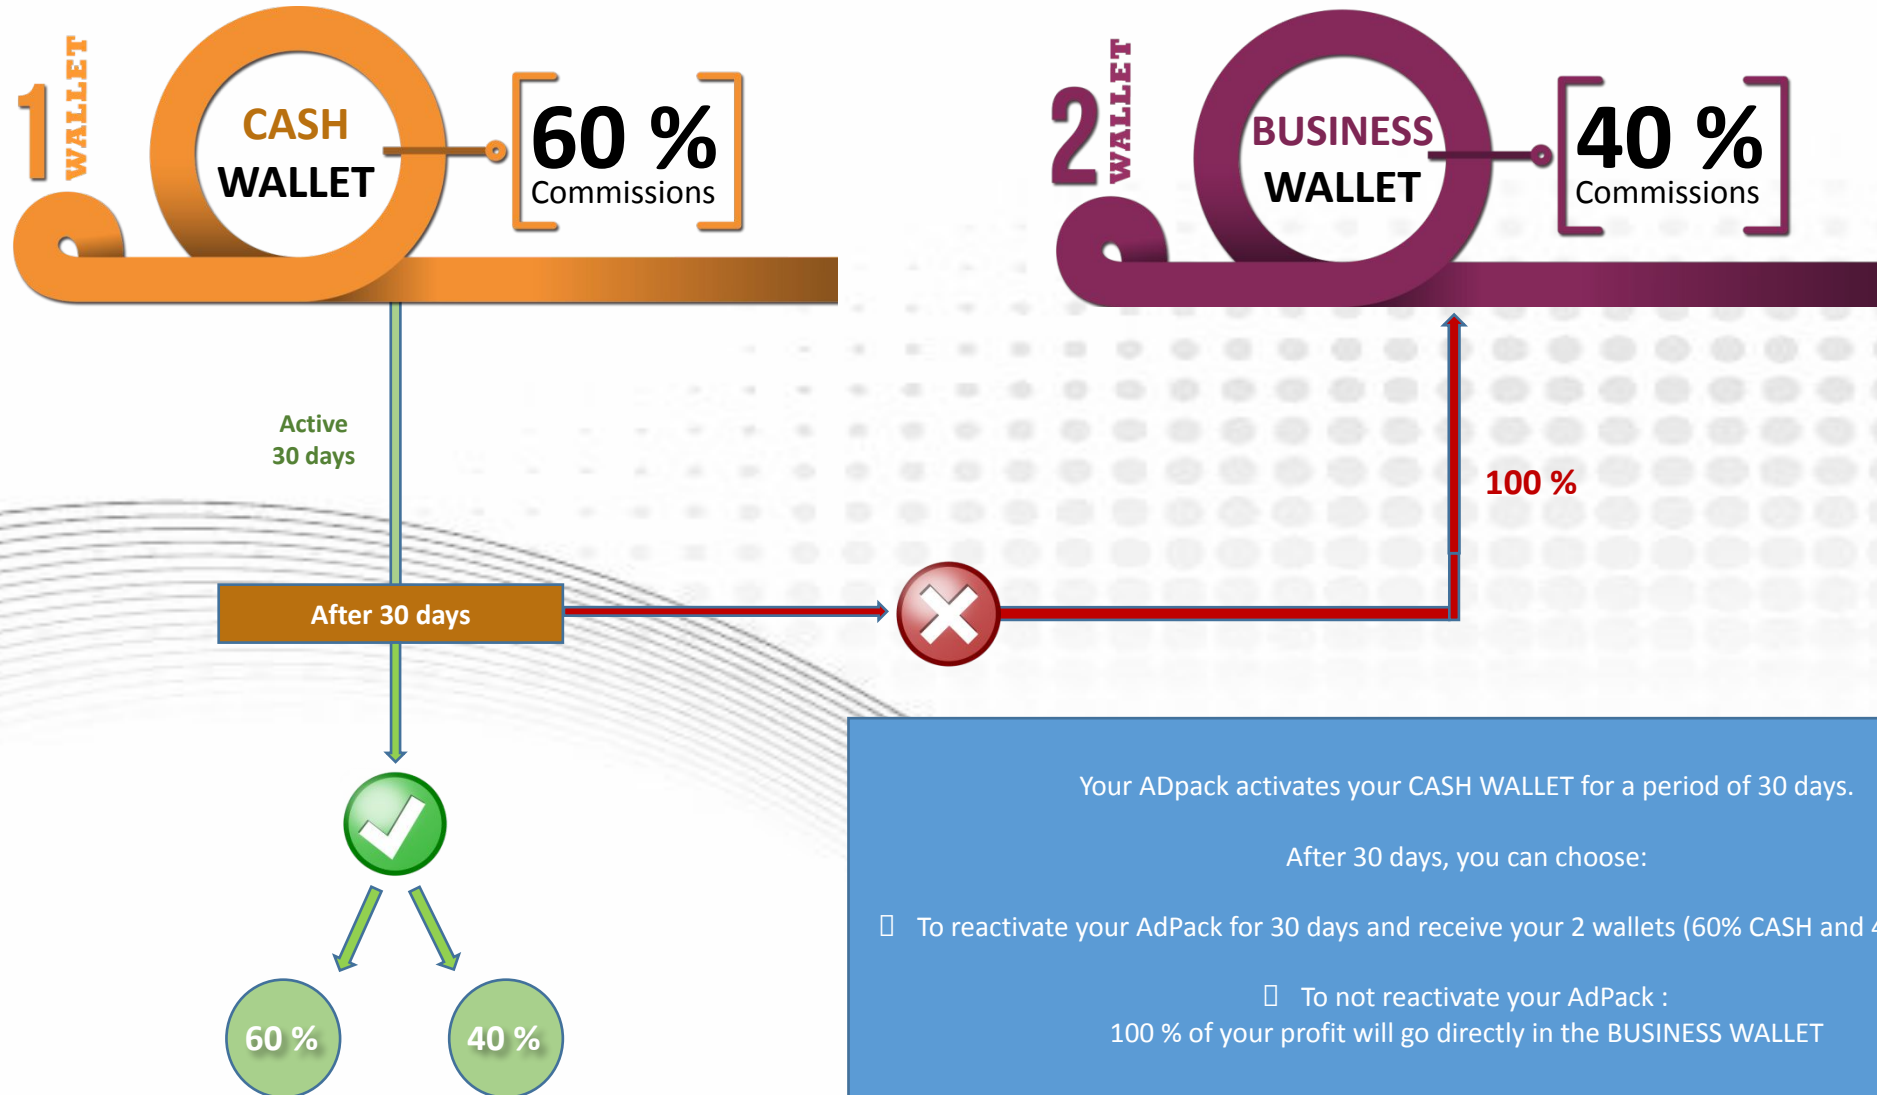

Receive 10 % of the business volume generated by the weakest team.
Example : $1000 \$ \times 10 \% = 100 \$$

10 %
BONUS

LEVEL BONUS

Receive 1 \$ bonus on the first 18 levels of your binary network !

| | |
|---------|------------|
| 2 | 2 \$ |
| 4 | 4 \$ |
| 8 | 8 \$ |
| 16 | 16 \$ |
| 32 | 32 \$ |
| 64 | 64 \$ |
| 128 | 128 \$ |
| 256 | 256 \$ |
| 512 | 512 \$ |
| 1 024 | 1 024 \$ |
| 2 048 | 2 048 \$ |
| 4 096 | 4 096 \$ |
| 8 192 | 8 192 \$ |
| 16 384 | 16 384 \$ |
| 32 768 | 32 768 \$ |
| 65 536 | 65 536 \$ |
| 131 072 | 131 072 \$ |
| 262 144 | 262 144 \$ |

**1 %
BONUS**

POTENTIAL PROFIT
524 286 \$

PAYPER CLICK BONUS

Example : For 1 000 \$ commissions

The **BUSINESS WALLET** is used to develop your company. Use it to create an advertising campaign and define a cost per click (view).
 Cost per click : Max 1 \$ - Min 0,40 \$

Members who have not yet achieved 100 \$ profit will be able to watch paid advertisements and earn half of the value of the cost per click.

RESIDUAL BONUS

Don't look further... You are at the right place !!