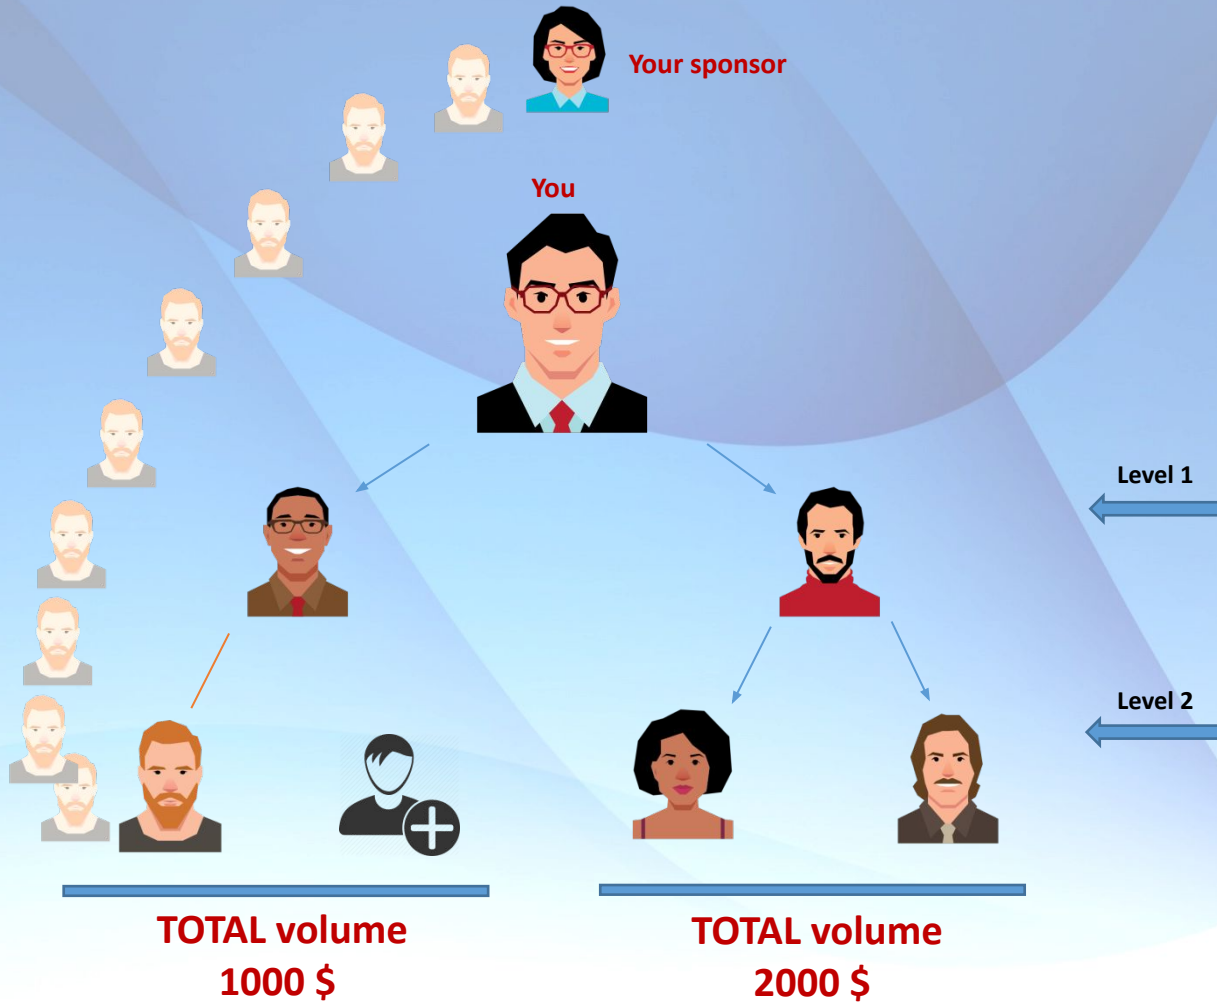

ADVERTISING CREDITS

CAREER ACCESS

AFFILIATION BONUS

Receive 10 % commissions for every direct referral.

Total : 25 \$

10 %
BONUS

BINARY (TEAM BONUS)

You have 2 legs/teams, one on your left and one on your right.

Receive 10 % of the business volume generated by the weakest team.
Example : $1000 \$ \times 10 \% = 100 \$$

10 %
BONUS

LEVEL BONUS

Receive 1 \$ bonus on the first 18 levels of your binary network !

| | |
|---------|------------|
| 2 | 2 \$ |
| 4 | 4 \$ |
| 8 | 8 \$ |
| 16 | 16 \$ |
| 32 | 32 \$ |
| 64 | 64 \$ |
| 128 | 128 \$ |
| 256 | 256 \$ |
| 512 | 512 \$ |
| 1 024 | 1 024 \$ |
| 2 048 | 2 048 \$ |
| 4 096 | 4 096 \$ |
| 8 192 | 8 192 \$ |
| 16 384 | 16 384 \$ |
| 32 768 | 32 768 \$ |
| 65 536 | 65 536 \$ |
| 131 072 | 131 072 \$ |
| 262 144 | 262 144 \$ |

**1 %
BONUS**

POTENTIAL PROFIT
524 286 \$

PAYPER CLICK BONUS

Example : For 1 000 \$ commissions

The **BUSINESS WALLET** is used to develop your company. Use it to create an advertising campaign and define a cost per click (view).
 Cost per click : Max 1 \$ - Min 0,40 \$