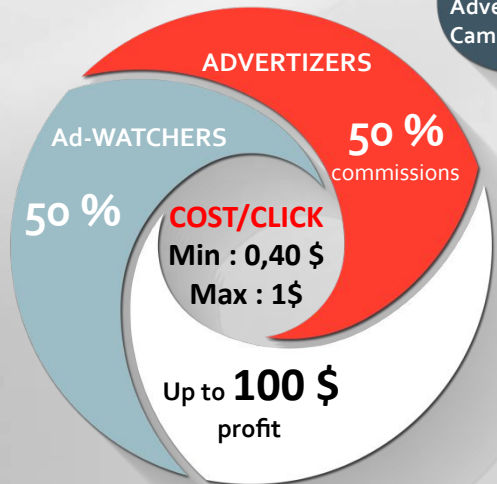

ADVERTISING CREDITS

CAREER ACCESS

AFFILIATION BONUS

Receive 10 % commissions for every direct referral.

Total : 25 \$

10 %
BONUS

BINARY (TEAM BONUS)

You have 2 legs/teams, one on your left and one on your right.

Receive 10 % of the business volume generated by the weakest team.
Example : $1000 \$ \times 10 \% = 100 \$$

10 %
BONUS

LEVEL BONUS

Receive 1 \$ bonus on the first 18 levels of your binary network !

| | |
|---------|------------|
| 2 | 2 \$ |
| 4 | 4 \$ |
| 8 | 8 \$ |
| 16 | 16 \$ |
| 32 | 32 \$ |
| 64 | 64 \$ |
| 128 | 128 \$ |
| 256 | 256 \$ |
| 512 | 512 \$ |
| 1 024 | 1 024 \$ |
| 2 048 | 2 048 \$ |
| 4 096 | 4 096 \$ |
| 8 192 | 8 192 \$ |
| 16 384 | 16 384 \$ |
| 32 768 | 32 768 \$ |
| 65 536 | 65 536 \$ |
| 131 072 | 131 072 \$ |
| 262 144 | 262 144 \$ |

**1 %
BONUS**

POTENTIAL PROFIT
524 286 \$

PAYPER CLICK BONUS

Example : For 1 000 \$ commissions

The **BUSINESS WALLET** is used to develop your company. Use it to create an advertising campaign and define a cost per click (view).
 Cost per click : Max 1 \$ - Min 0,40 \$