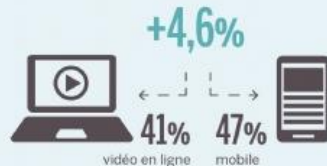

Internet est le moteur de la croissance

emarketing.fr

Source des données : Zenith-Optimedia, septembre 2015

OUR SERVICE & ITS MARKET