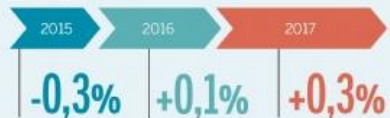

Online advertising is in full expansion with a growth of 24,6%. In 2020, it will overtake television.

Advertisers : A qualitative, targeted and geolocated advertising service that enhances visibility and sales on Internet.

Members : A Paid2Click service where you are remunerated to watch advertisements.

LA PROGRESSION DU MARCHÉ PUBLICITAIRE

DANS LE MONDE

Investissements publicitaires

Répartition par médias

EN FRANCE

Prévisions pour le marché français tous médias confondus