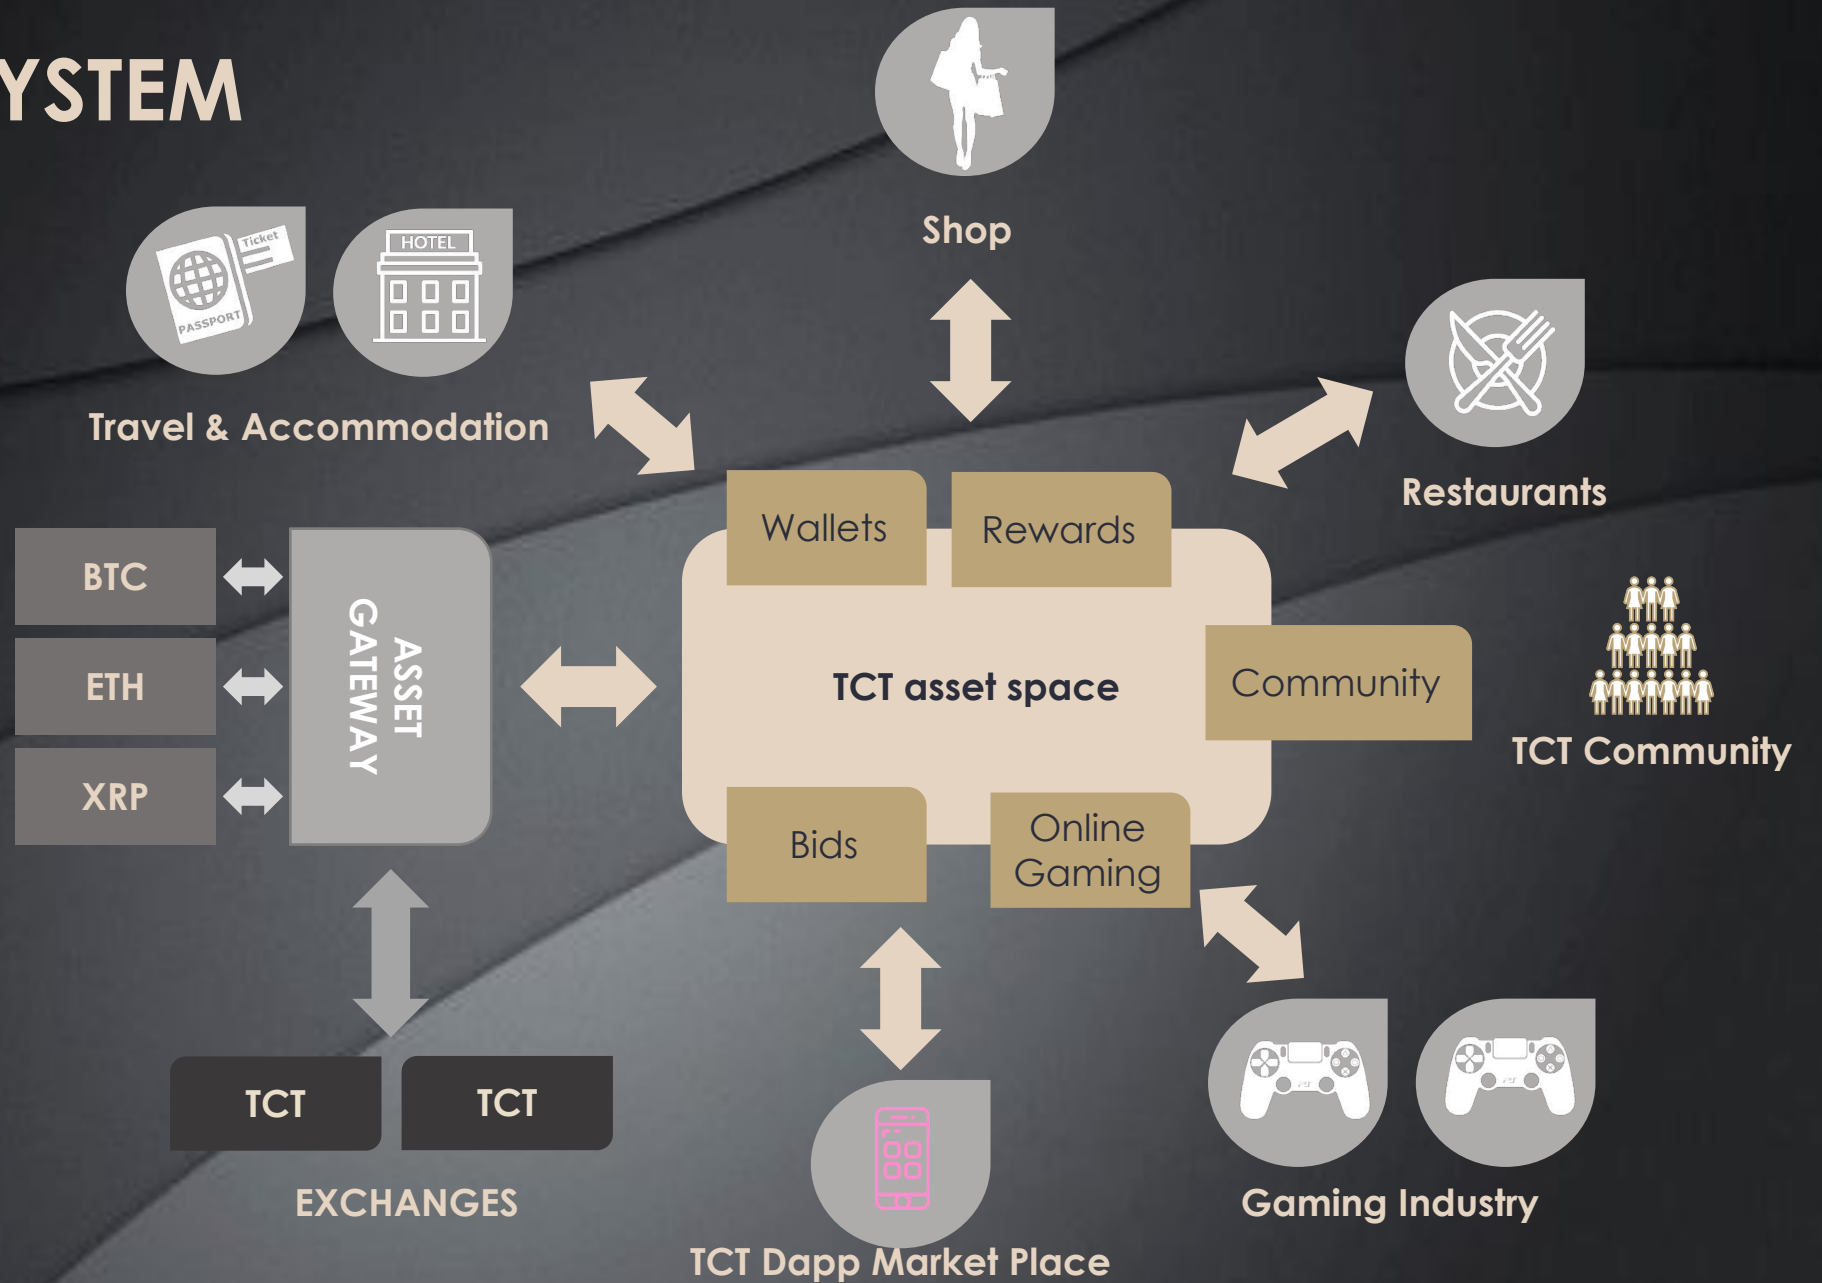

TCT ECOSYSTEM