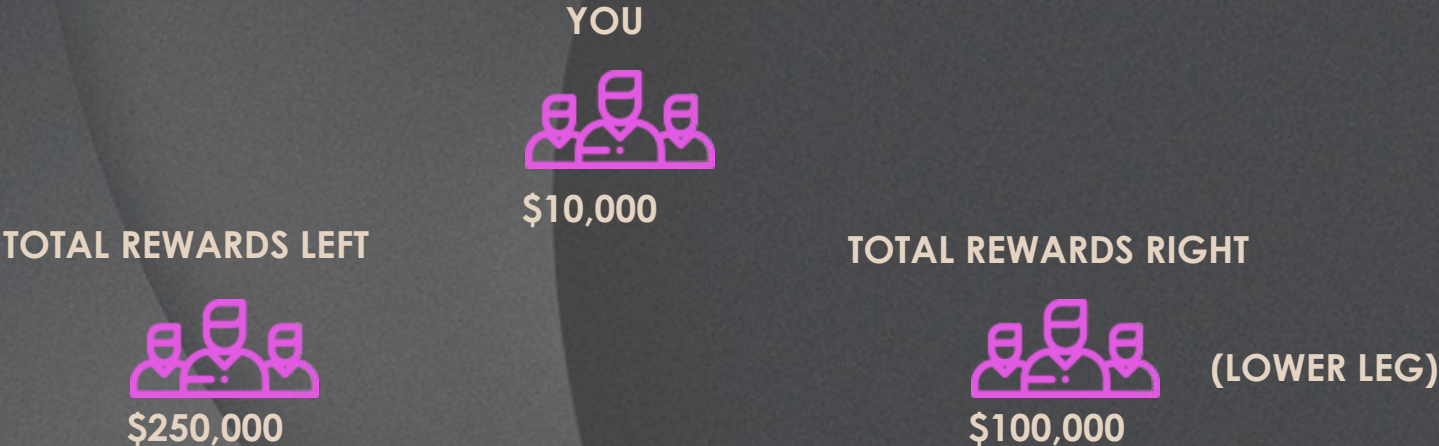

\$100,000

$$\$10,000 \times 2 = \$20,000 \times 10\% = \$2,000$$

$$\$5,000 \times 9\% = \$450$$

$$\$100,000 \times 12\% = \$12,000$$

$$\$50,000 \times 11\% = \$5,500$$

TOTAL REWARDS

\$19,950

* You can have **UNLIMITED** Direct Sponsors.

** Direct Sponsor Rewards is paid **ONE-OFF**.

Package	\$300	\$500	\$1,000	\$2,000	\$5,000	\$10,000	\$50,000	\$100,000
Commission	5%	6%	7%	8%	9%	10%	11%	12%

TEAM BINARY REWARDS

Package	\$300	\$500	\$1,000	\$2,000	\$5,000	\$10,000	\$50,000	\$100,000
Commission	5%	6%	7%	8%	9%	10%	11%	12%
Monthly Earnings	\$5,000	\$6,000	\$7,000	\$8,000	\$9,000	\$10,000	\$11,000	\$12,000