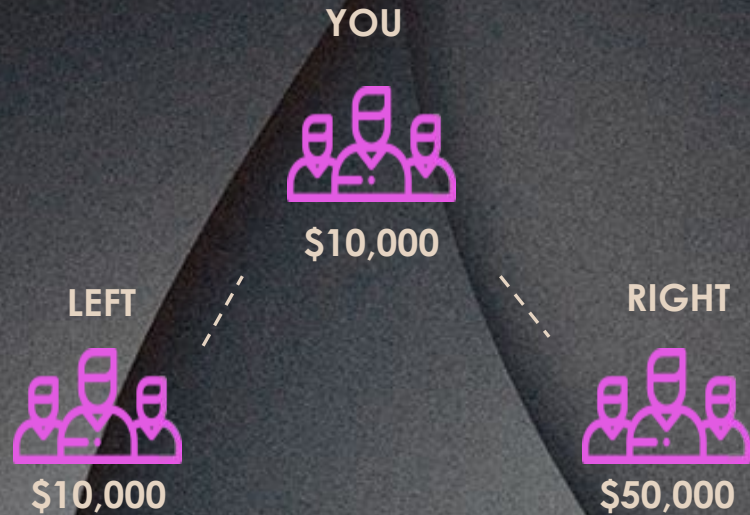

$$\text{X } 10\% \text{ Monthly X } 20 \text{ Months} = 200\% \text{ Max Cap}$$

EXAMPLE

$$\text{X } \$1000 \text{ Monthly X } 20 \text{ Months} = \$20000$$

DOUBLE PERSONAL REWARDS

**WITHIN 30 DAYS FROM
ACTIVATION**