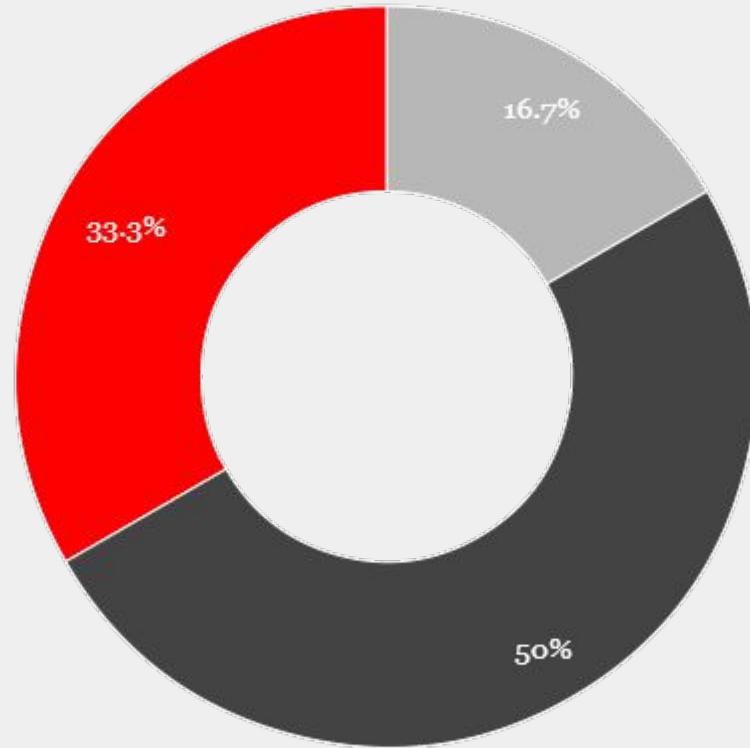

Let's review some concepts

Yellow

Is the color of gold, butter and ripe lemons. In the spectrum of visible light, yellow is found between green and orange.

Blue

Is the colour of the clear sky and the deep sea. It is located between violet and green on the optical spectrum.

Red

Is the color of blood, and because of this it has historically been associated with sacrifice, danger and courage.

Yellow

Is the color of gold, butter and ripe lemons. In the spectrum of visible light, yellow is found between green and orange.

Blue

Is the colour of the clear sky and the deep sea. It is located between violet and green on the optical spectrum.

Red

Is the color of blood, and because of this it has historically been associated with sacrifice, danger and courage.