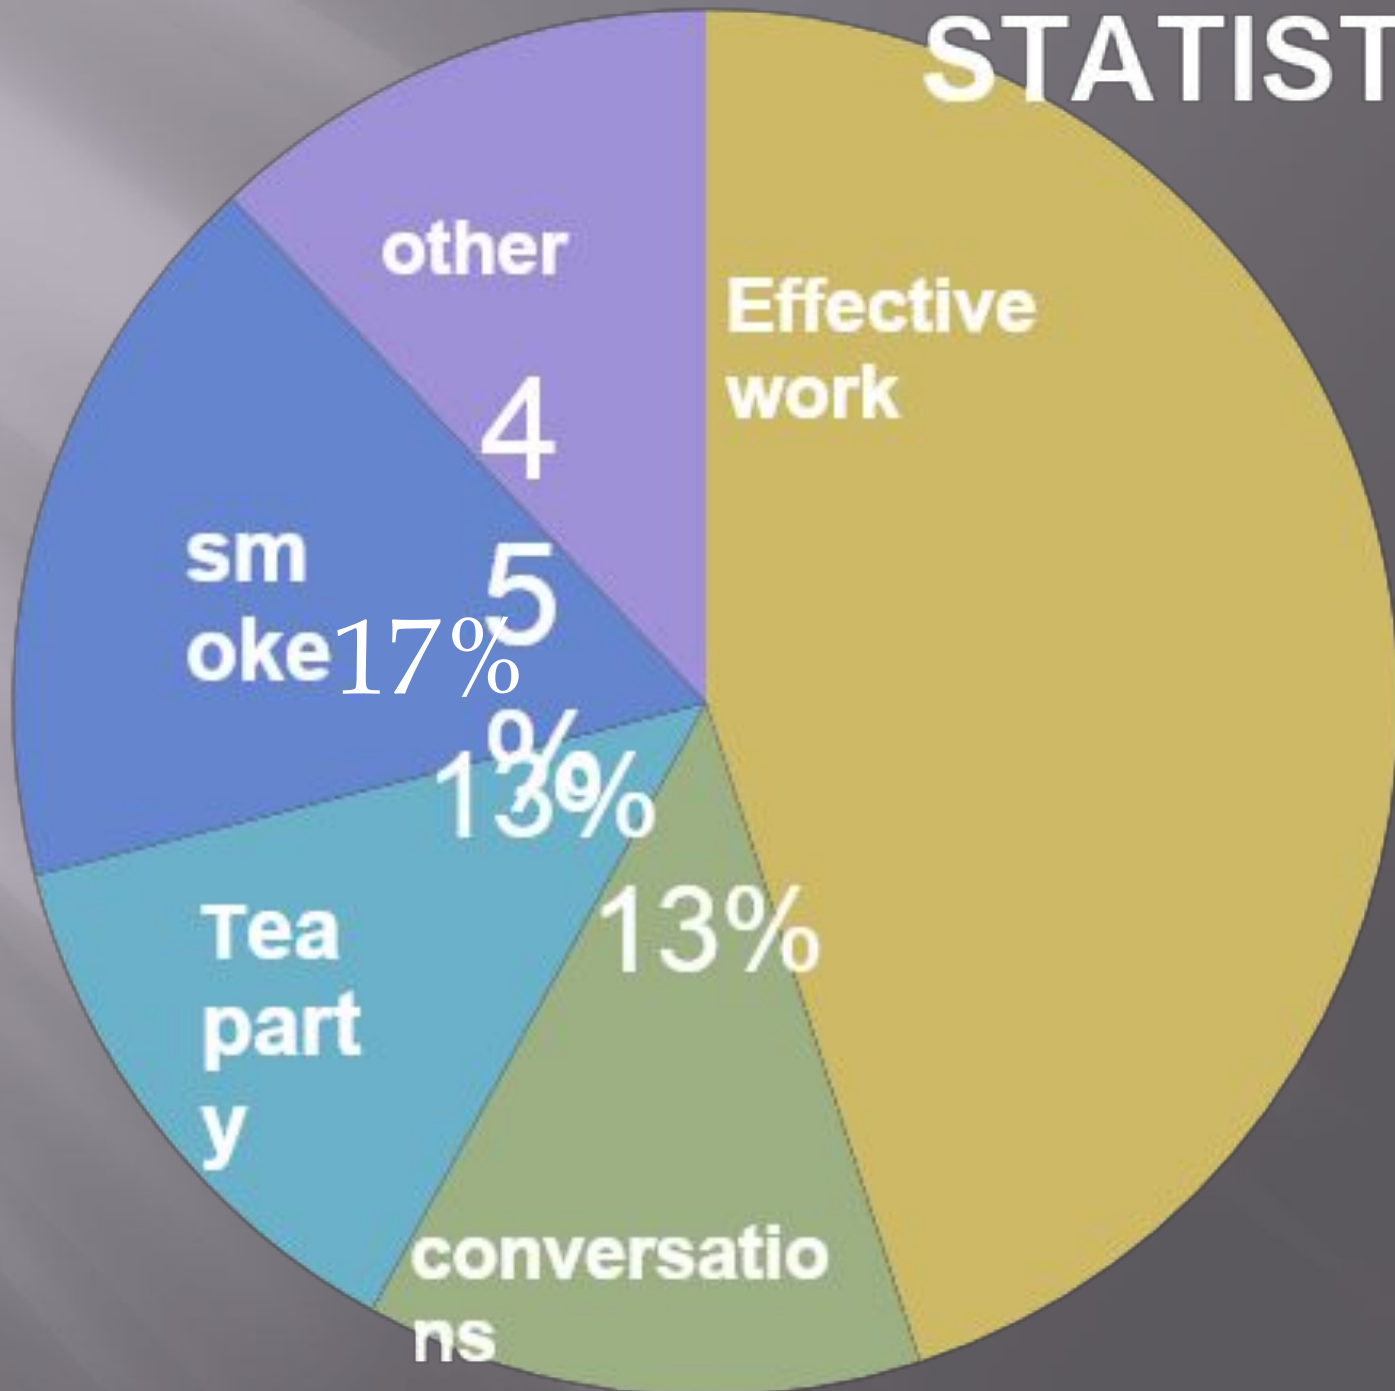

A cartoon illustration of a clock face. The clock is blue with white hands and numbers. A small, dark, stick-figure-like character is standing on the hands of the clock. The background is a light blue, textured surface.

=

Organization of time - a scientific approach to managing their time, helping to do more of what planned.

Why do you
need time
management?

STATISTICS

WHY TIME MANAGEMENT?

Яндекс
Найдётся всё

Google
AdSense