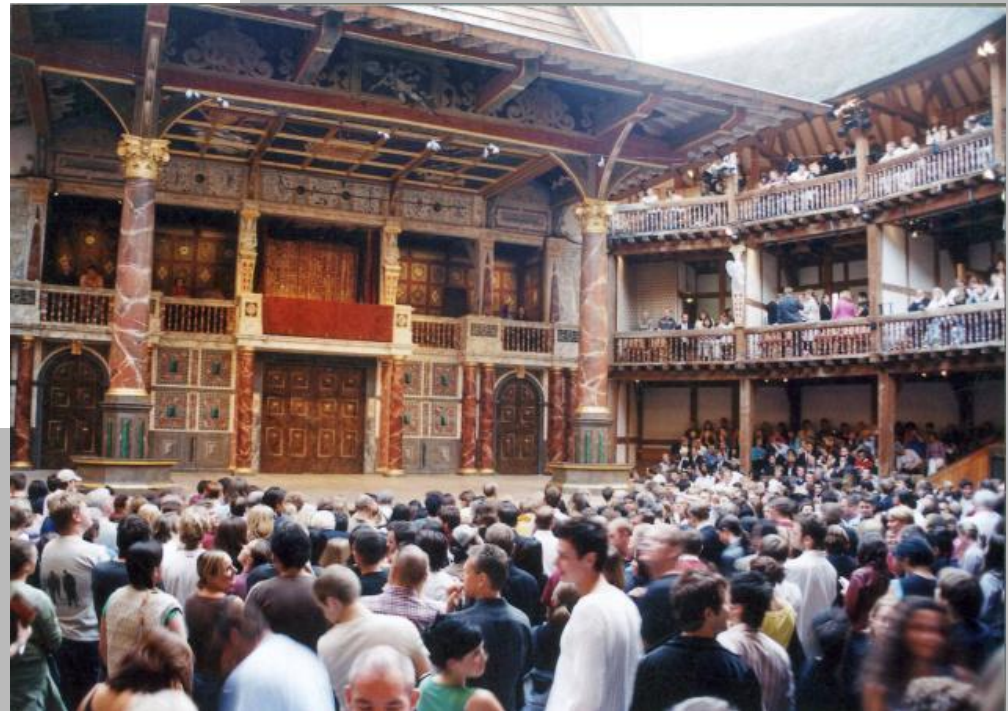

SHAKESPEARE  *for* EVERYONE

**1614 – THE GLOBE WAS
BURNT**

**1615 – THE GLOBE WAS
REBUILT**

**AND SHAKESPEARE
LEFT LONDON**

FOREVER

SH

ED

STRATFORD
Shakespeare
Festival