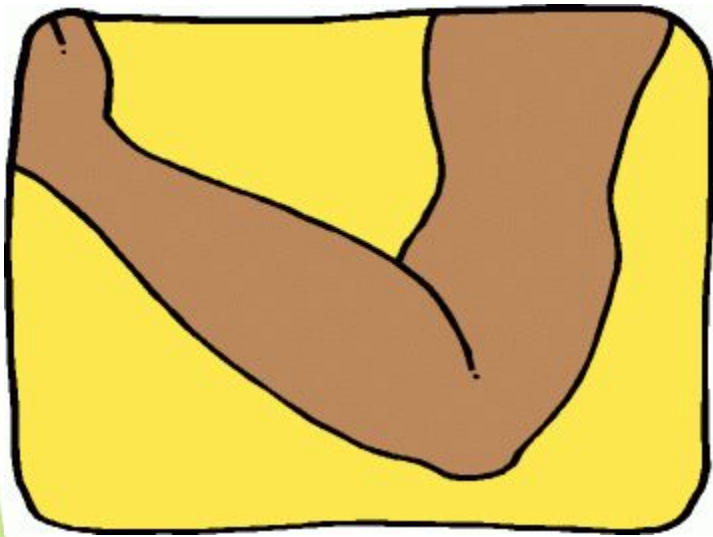

The image features a vibrant, multi-colored striped background. The stripes are vertical and come in shades of blue, purple, yellow, green, and orange. In the center, there is a white rectangular area with a double border: an inner light green border and an outer teal border. Inside this white area, the words "Body Parts" are written in a large, bold, pink, bubbly font with black outlines. The background behind the text is a light blue sky with soft, white clouds.

WRONG

Sorry  
Try Again

Sorry  
Try Again

WRONG

Sorry  
Try Again

HAND

EAR

FEET

Sorry  
Try Again

WRONG

Sorry  
Try Again

Sorry  
Try Again

WRONG

Sorry  
Try Again

ARM

EYES

LEG

Sorry  
Try Again

WRONG

Sorry  
Try Again

Sorry  
Try Again

WRONG

Sorry  
Try Again

HEAD