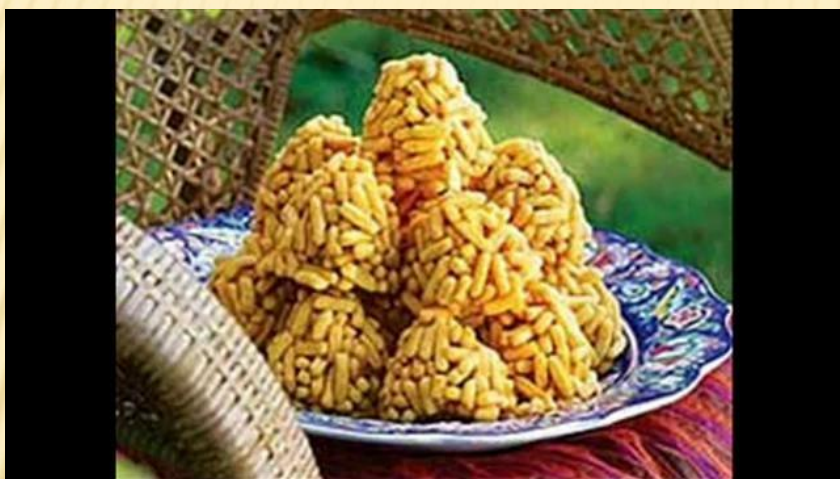

ТАТАР ХАЛЫК АШЛАРЫ