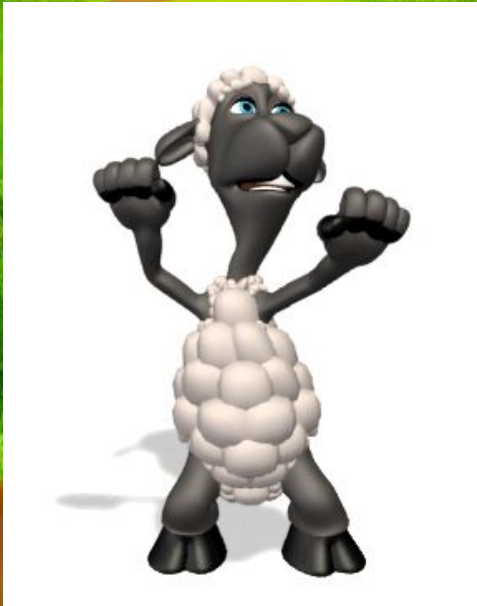

# Физминутка

Зажигай!!!

A vibrant, colorful illustration of a fairytale castle with a rainbow, sun, and forest. The castle is multi-colored with a purple base, blue, red, and yellow towers, and a red rooster on top. A rainbow arches over the castle. The scene is set in a lush green field with a winding path, surrounded by a forest of green pine trees under a bright blue sky with a large yellow sun and white clouds. Butterflies and flowers are scattered throughout the landscape.

# МОЛОДЦ Ы

Автор: Генслер Н.В.  
учитель начальных  
классов