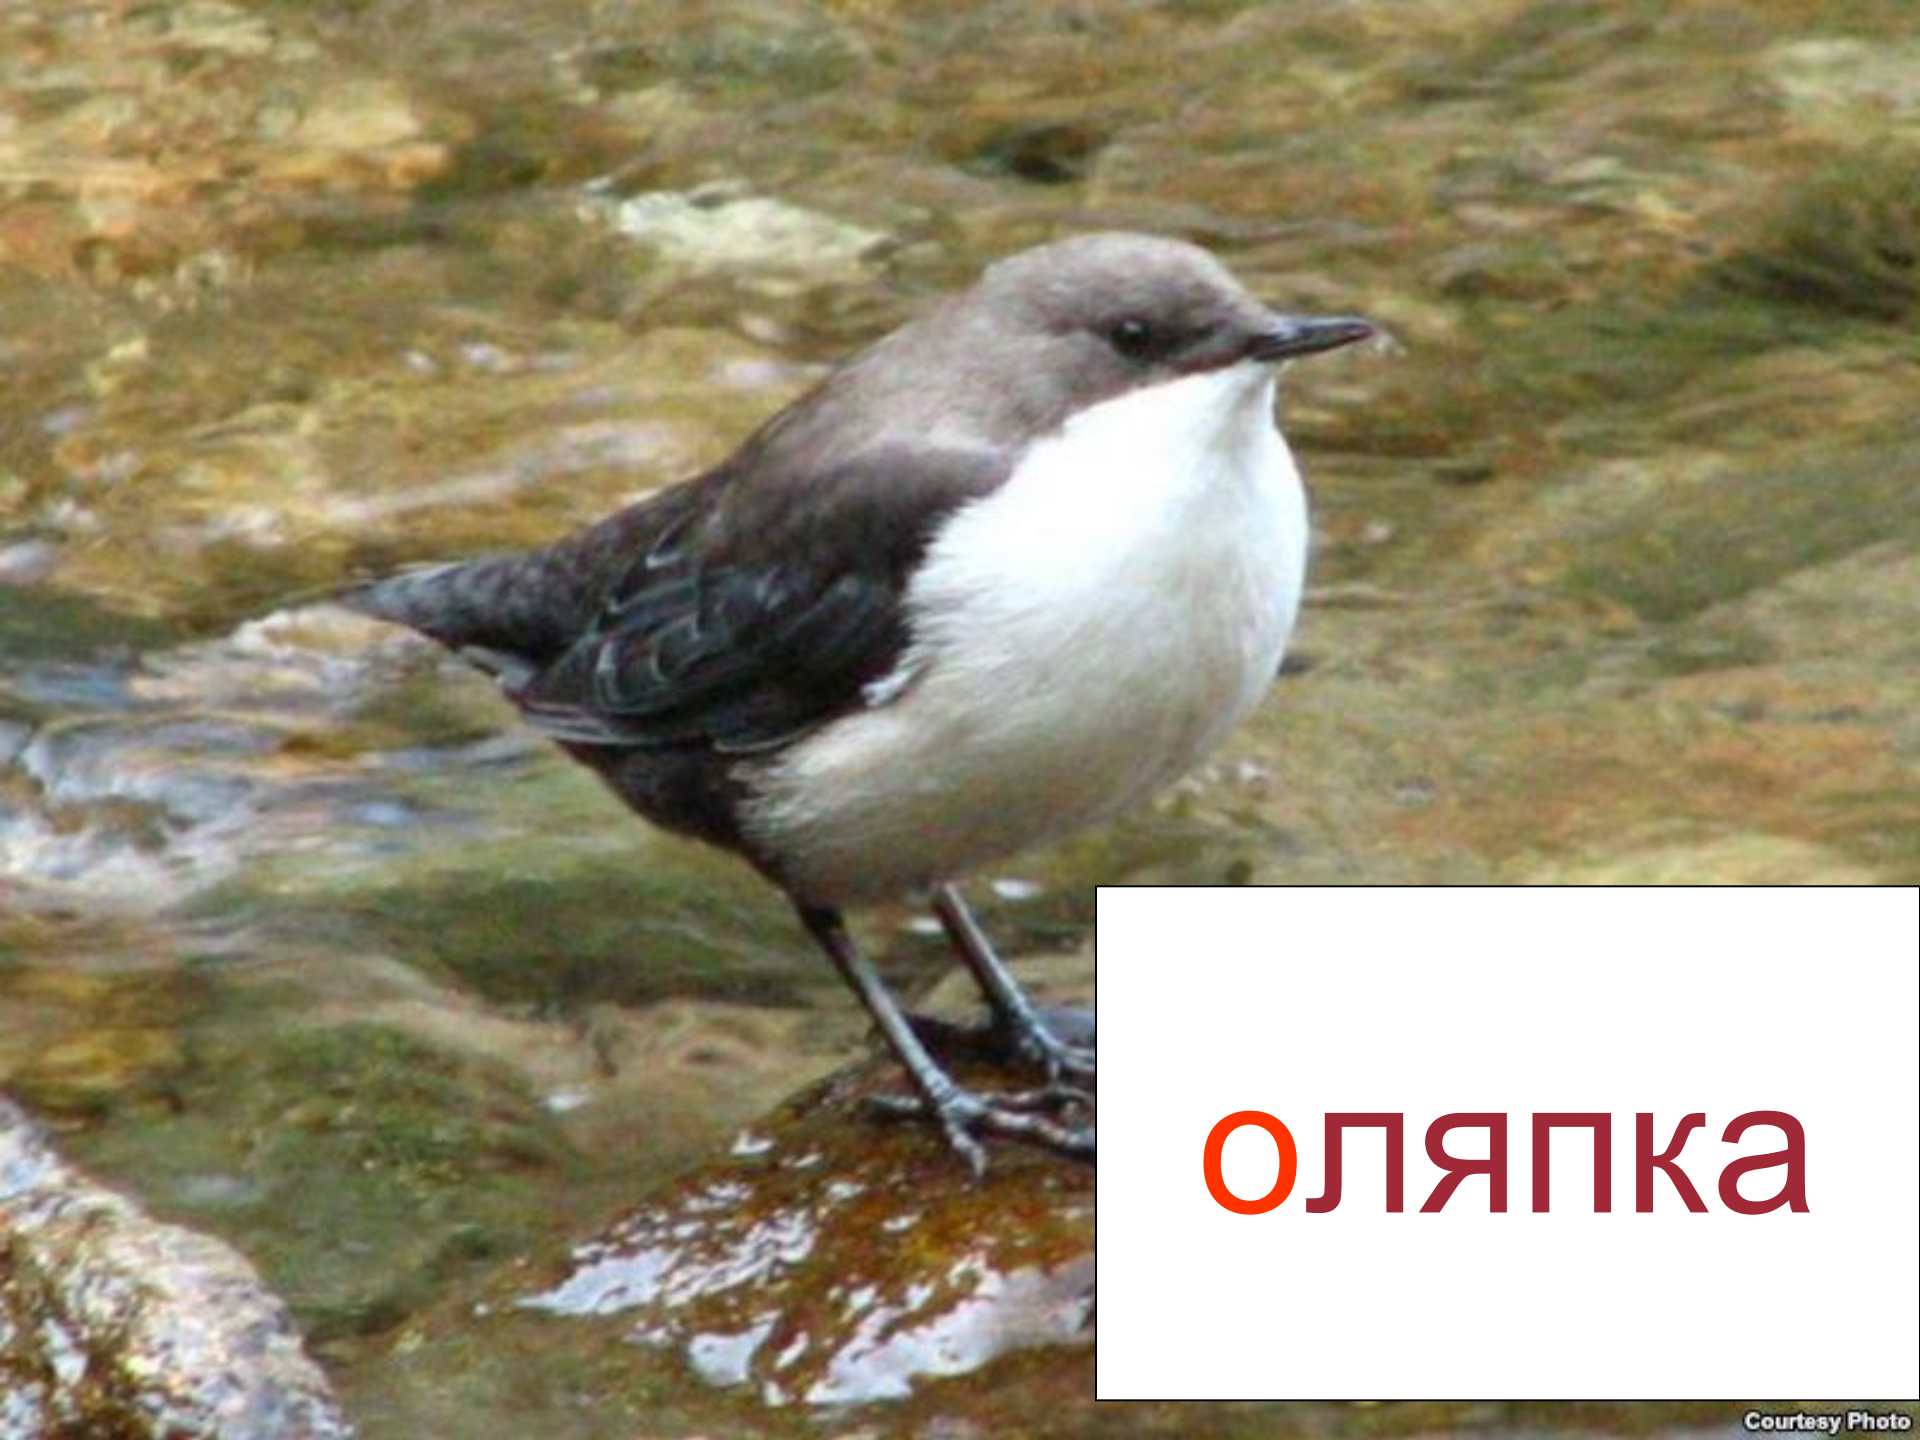

# Словарные слова

Учитель:  
Шилова Г. А.

воробей

коро́стел  
ь

ворона

A black and white magpie is shown in profile, facing left. It has a black head, neck, and back, with a white breast and belly. Its long tail is black. The bird is standing on a patch of ground covered with dry, brown leaves and some green grass. In the background, there are blurred green leaves and branches.

сорока

СОЛОВЕЙ

ИВОЛГА

Оляпка