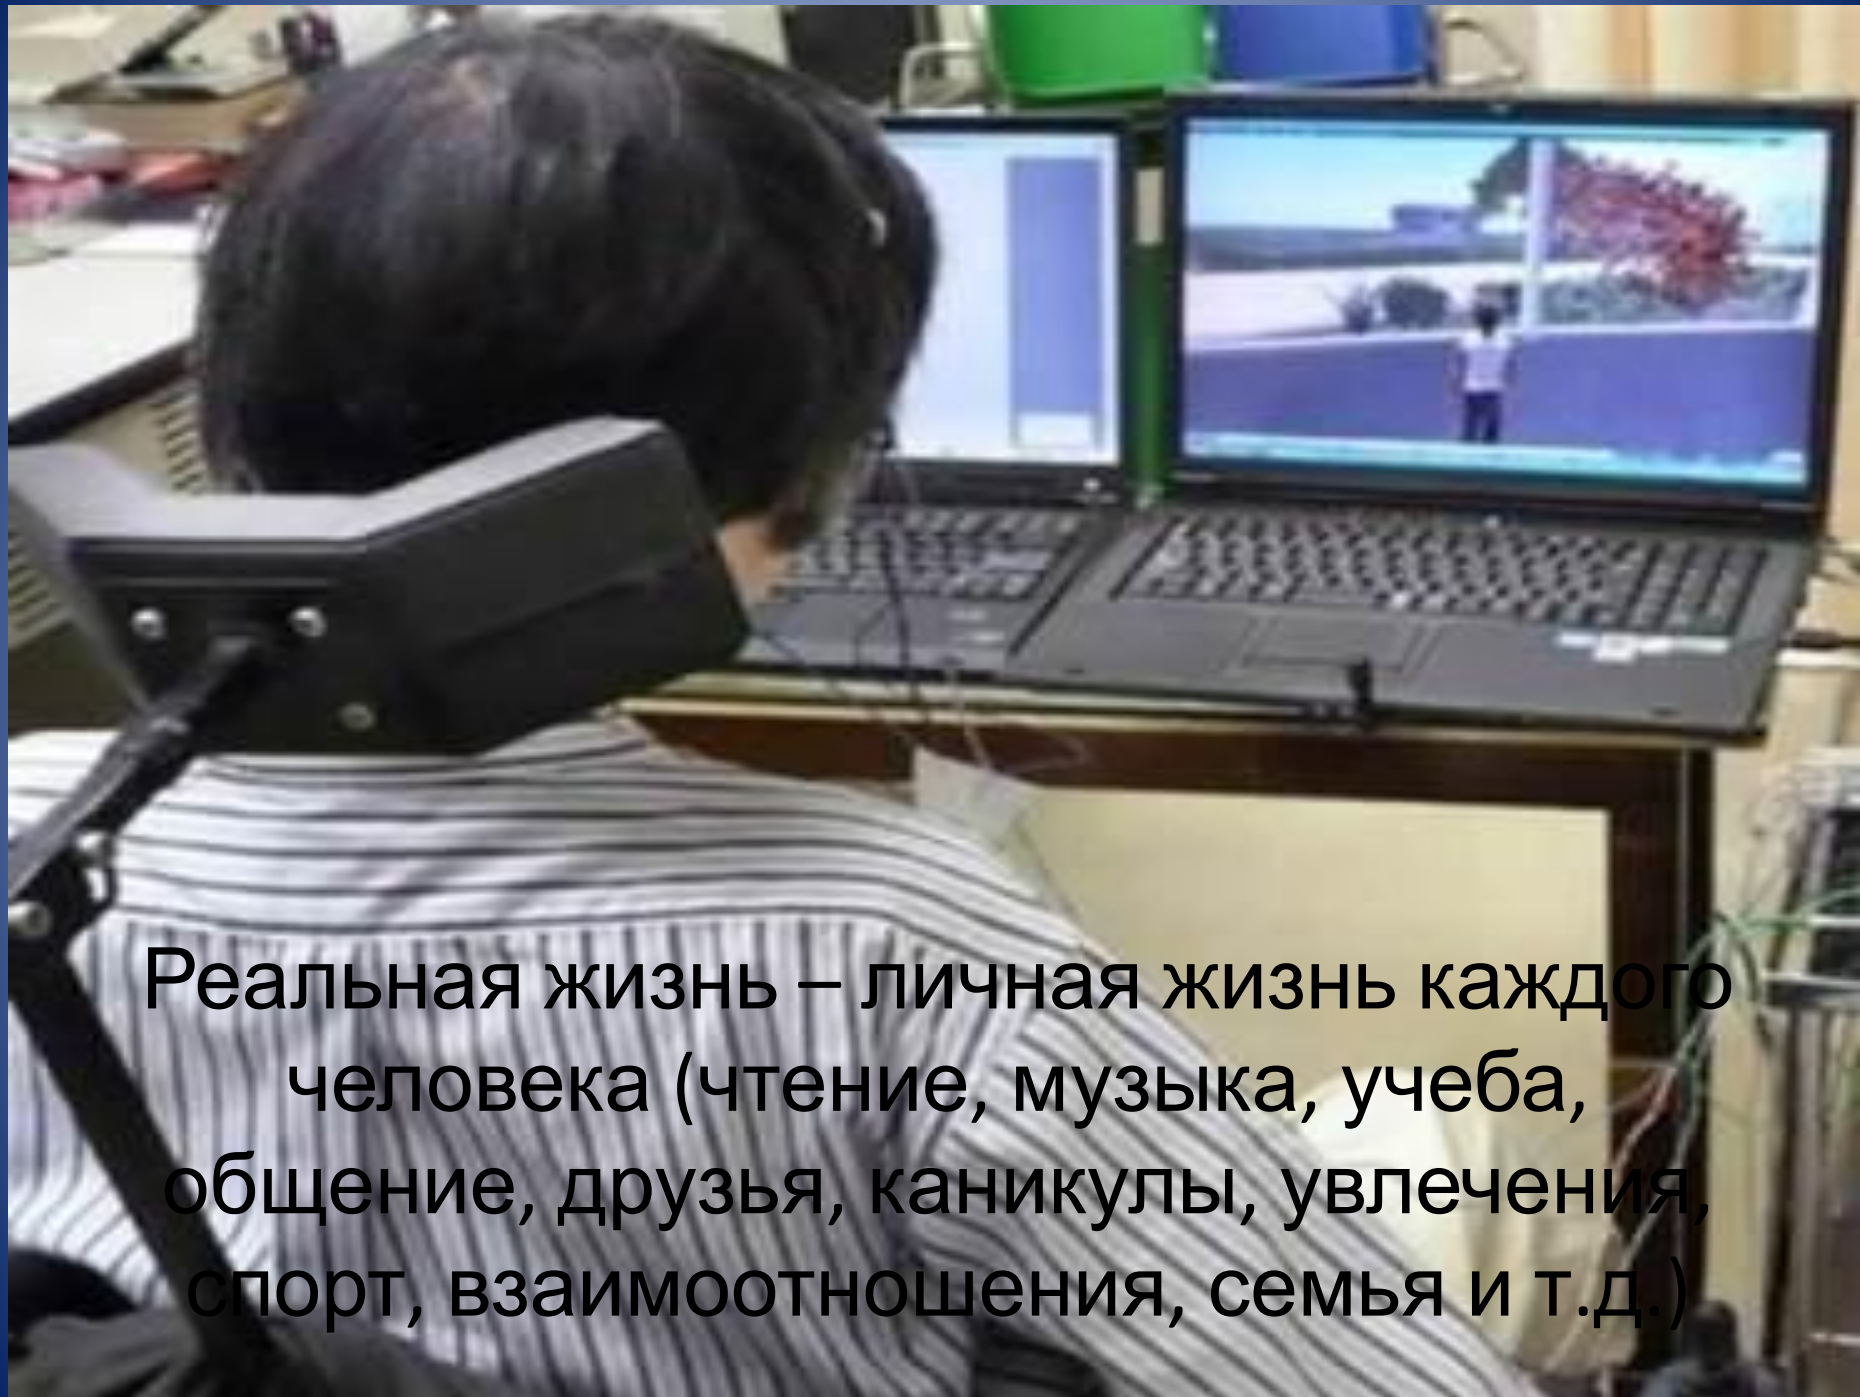

Реальная жизнь – личная жизнь каждого человека (чтение, музыка, учеба, общение, друзья, каникулы, увлечения, спорт, взаимоотношения, семья и т.д.)