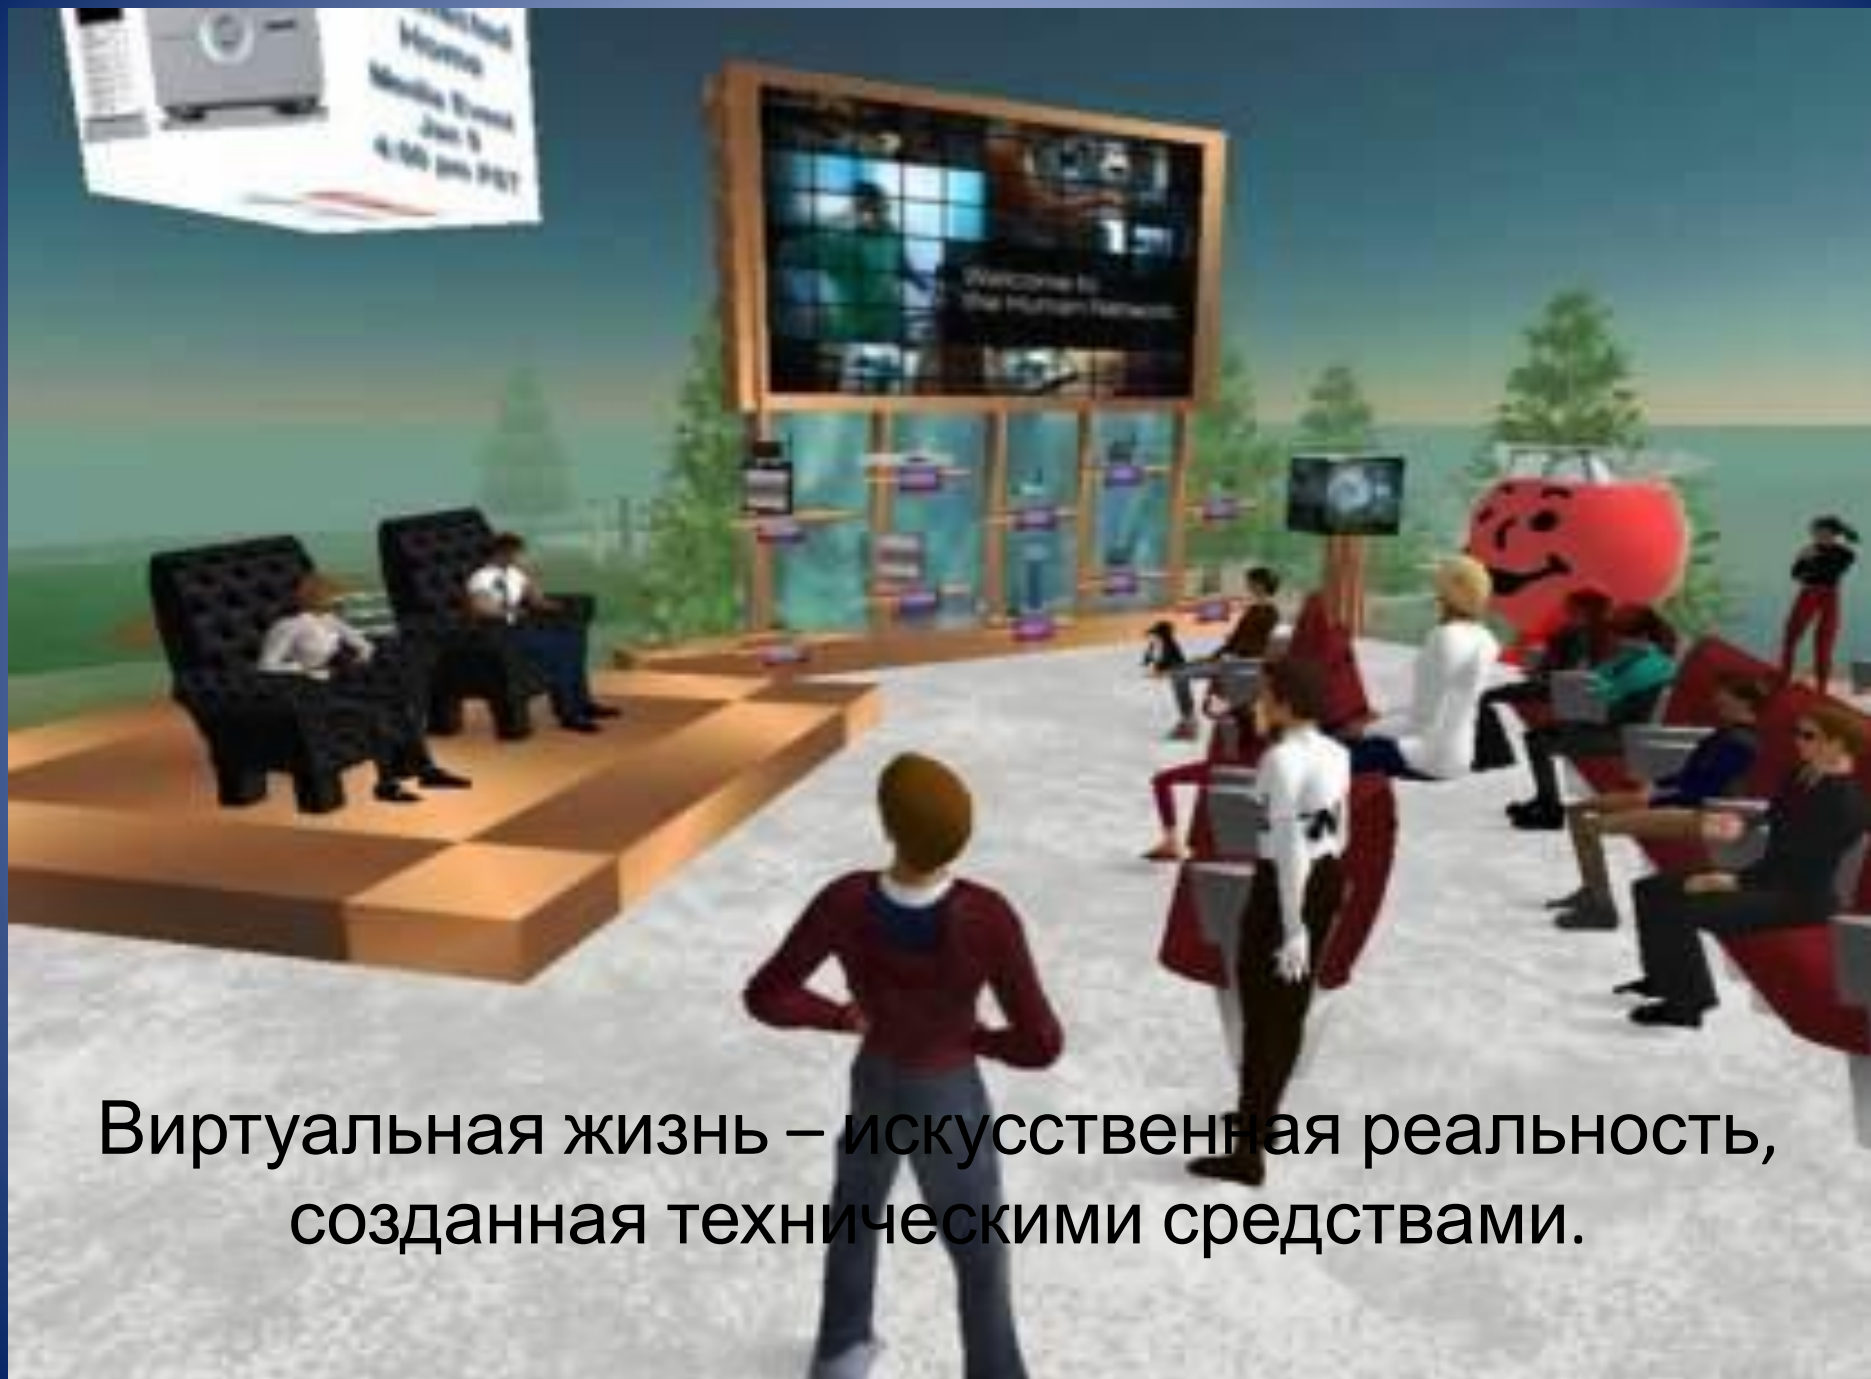

Виртуальная жизнь – искусственная реальность,
созданная техническими средствами.