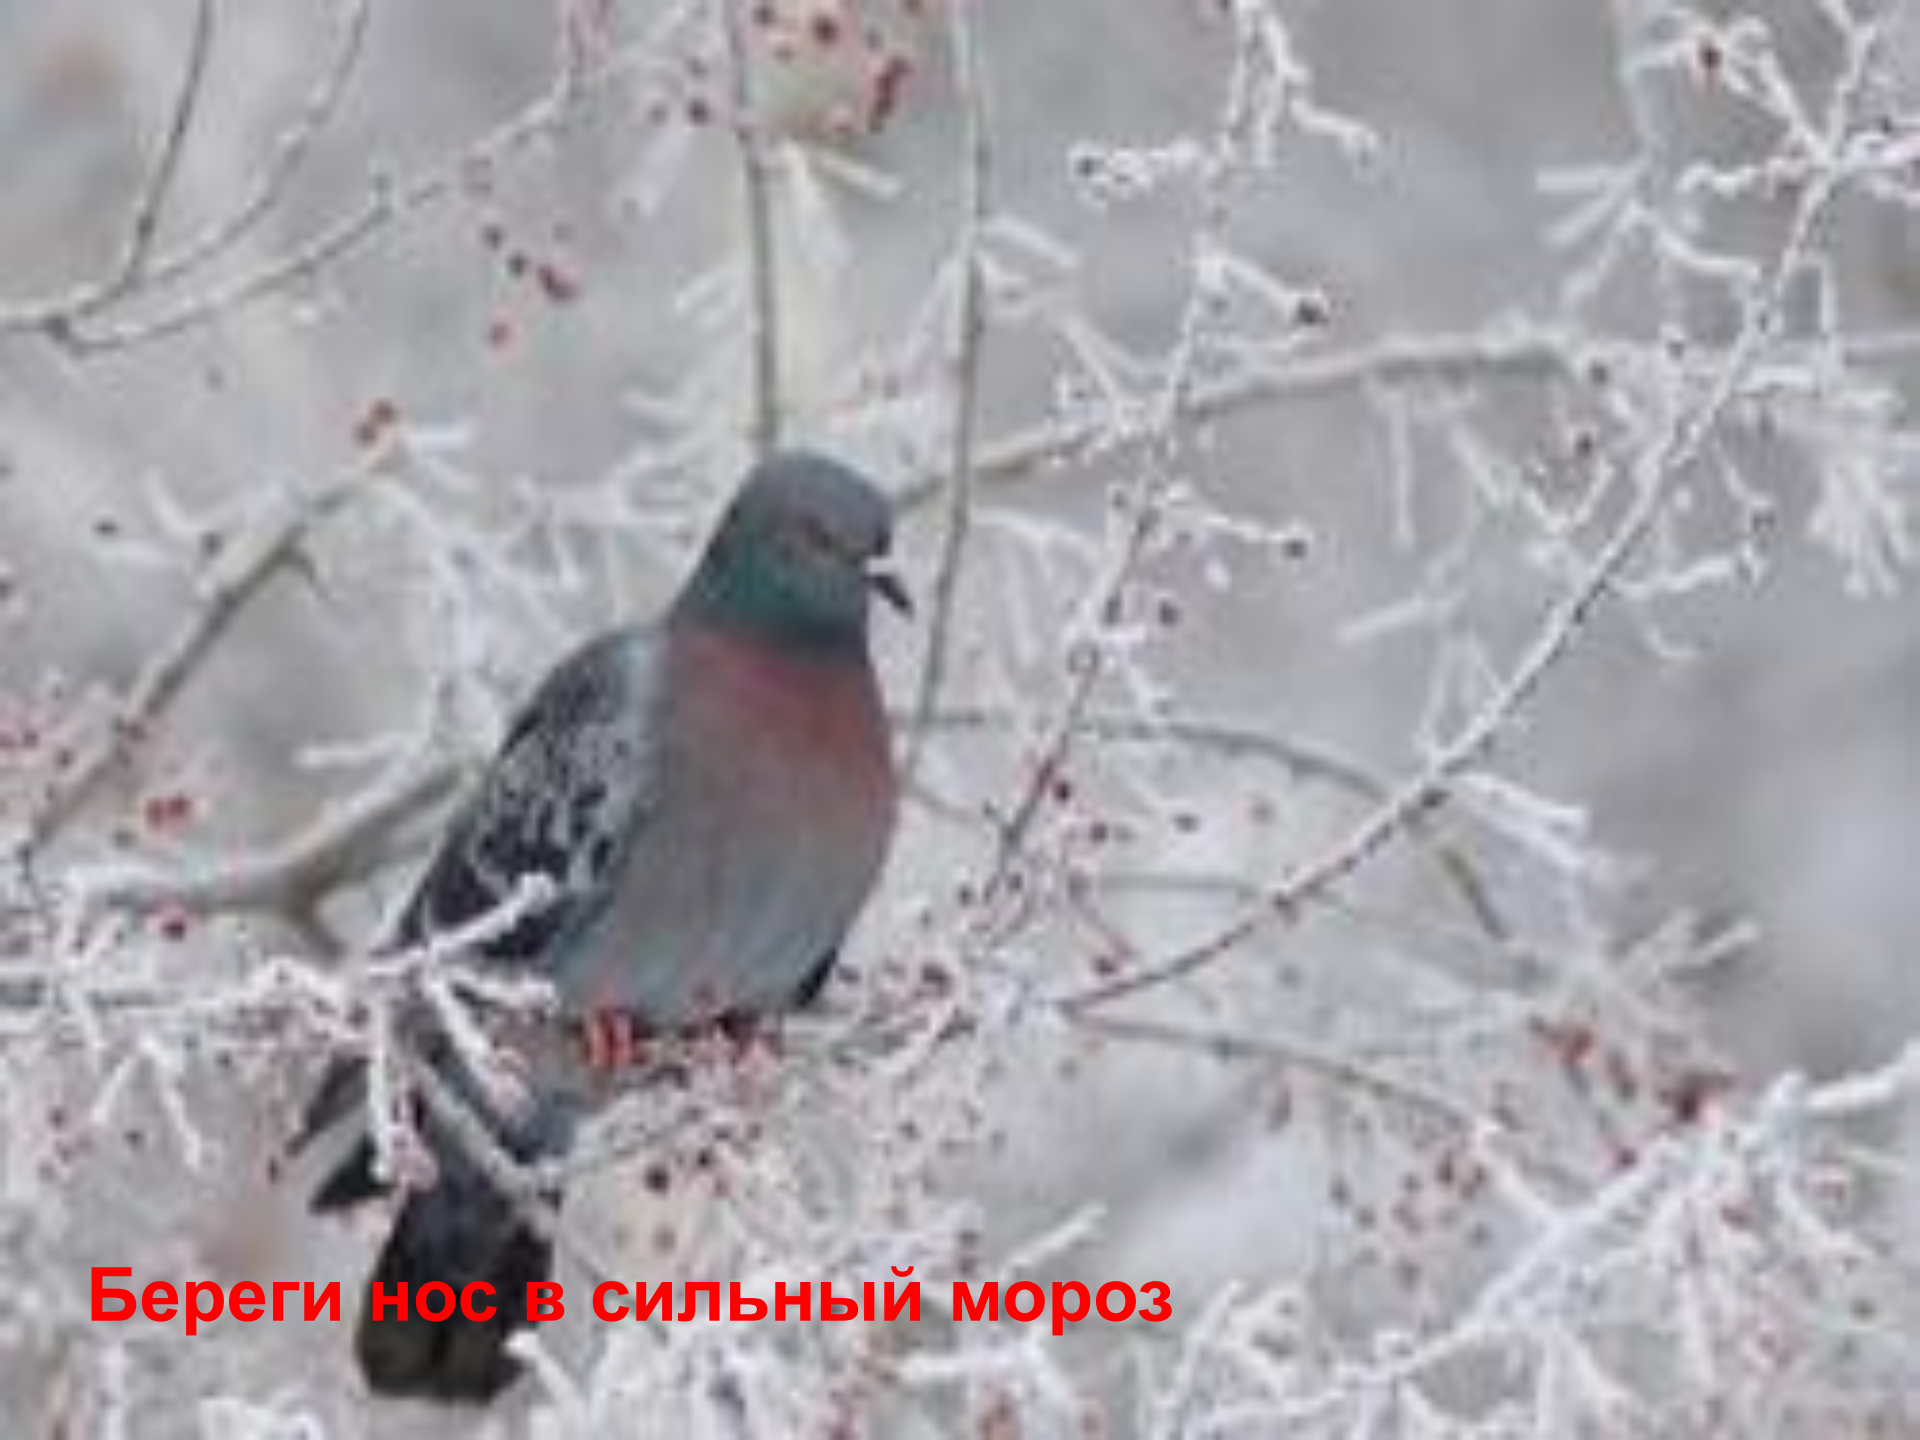

A photograph of a row of tall, slender evergreen trees, likely spruce or fir, heavily laden with snow. The trees are set against a clear, bright blue sky. The snow is thick and covers the entire canopy of the trees, creating a soft, white texture. The ground in the foreground is also covered in snow, though it is slightly out of focus. The overall scene is peaceful and wintry.

**Без мороза вода не  
замёрзнет**

**Береги нос в сильный мороз**

A large, leafless tree stands in a snowy winter landscape. The tree's branches are dark and intricate against the white snow. The ground is covered in a thick layer of snow, and the background is a soft, out-of-focus white. The overall scene is serene and quiet.

A black and white photograph of a snowy landscape. A path of footprints leads away from the viewer, curving slightly to the right. The snow is bright white, and the footprints are dark, creating a clear trail. The background is a vast, open snowy field.