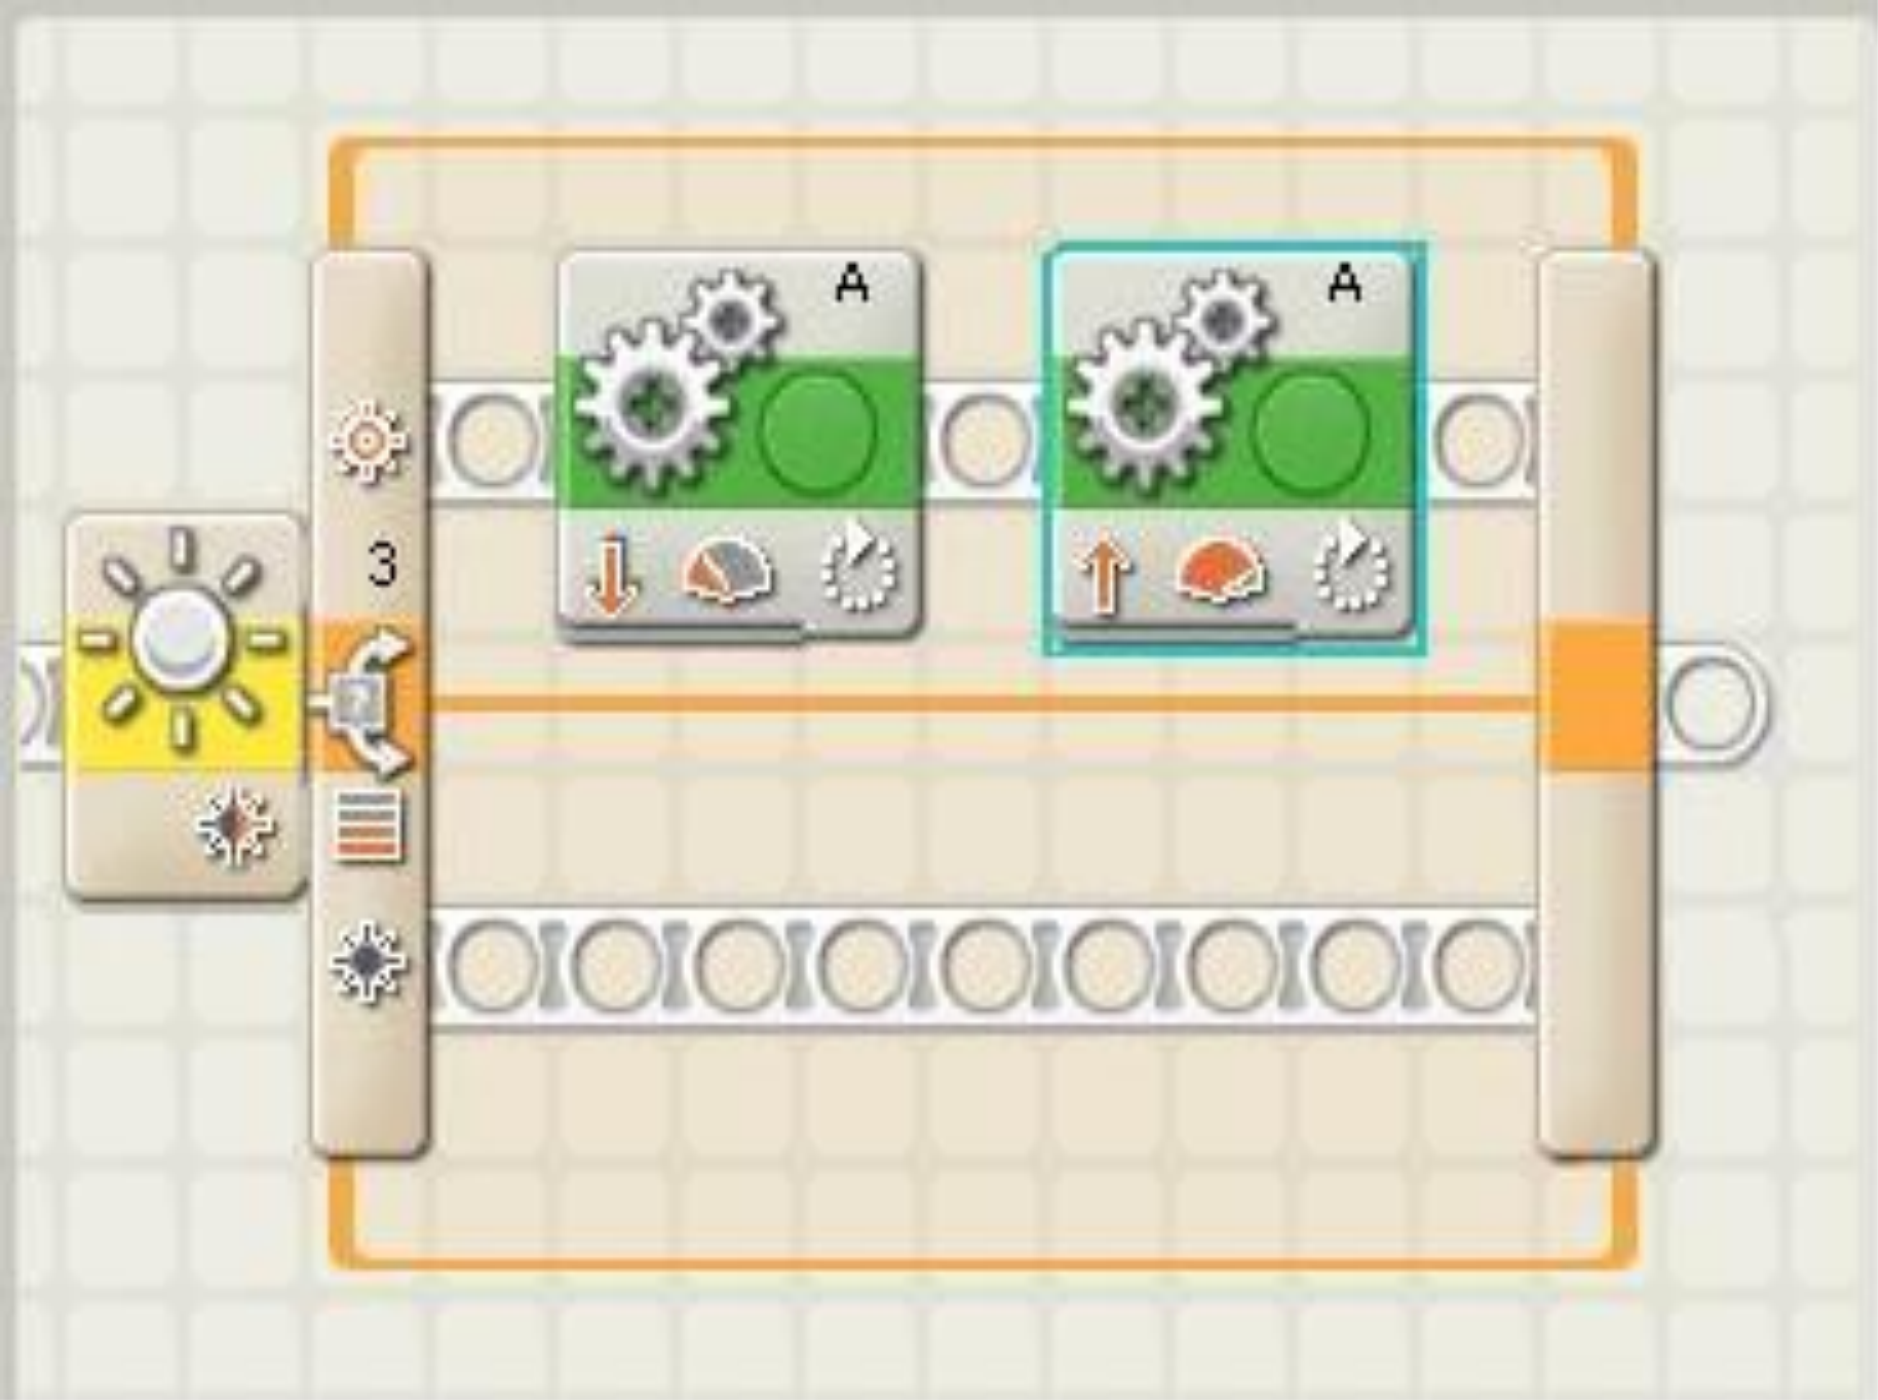

## Switch

Control:

Sensor

Sensor:

Light Sensor

59

Display:

Flat view

Port:

Compare:

Light:

40

Function:

Generate light

## Move

R	
0	A
0	B
0	C

Port:  A  B  C

Direction:      

Steering:  

Power:   

Duration:   

Next Action:   Brake   Coast