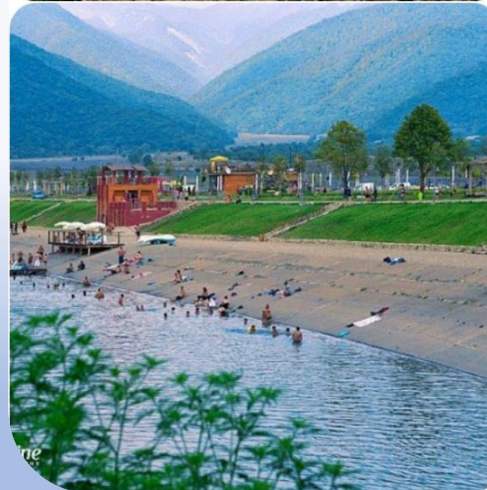

3. Day

- Departure from Tbilisi to Kakheti
- Alaverdi Monastery
- Gremi Monastery
- Ilia Lake
- Back to Tbilisi at hotel