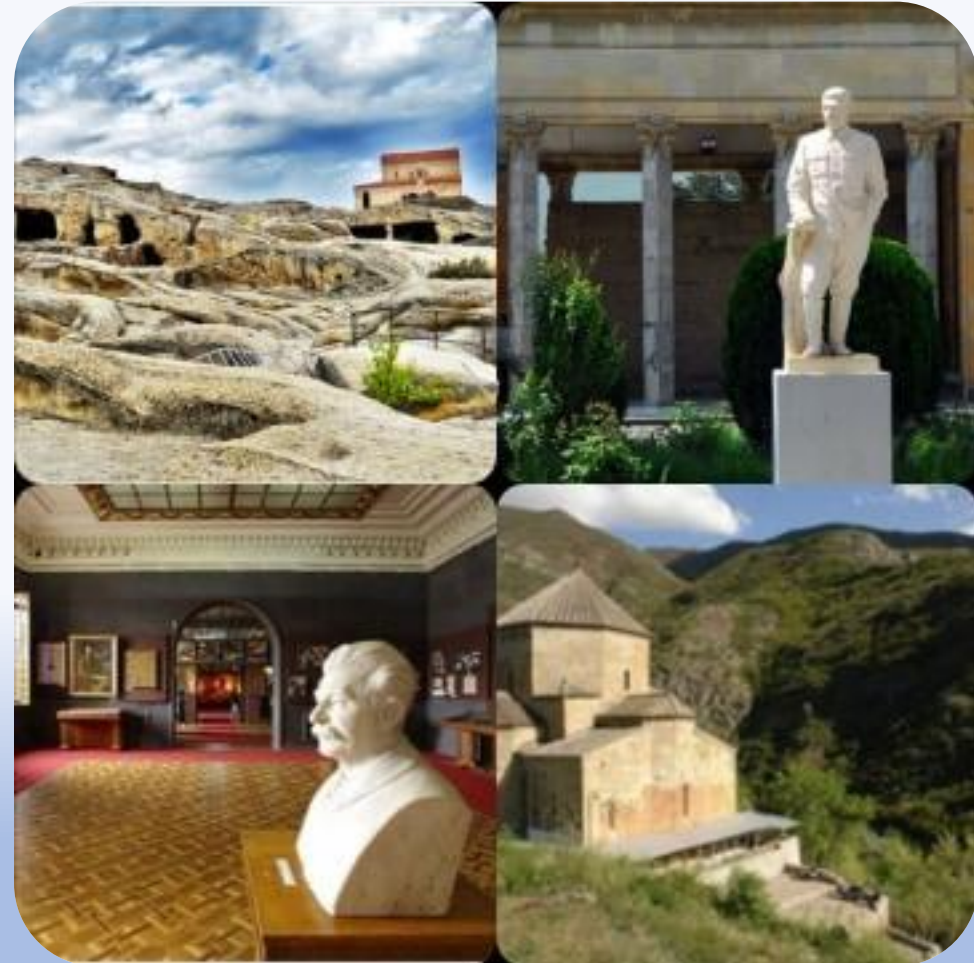

4. Day

- Departure from Tbilisi to Gori
- Uplistsikhe
- Atenis Sioni Church
- Museum of Stalin
- Back to Tbilisi