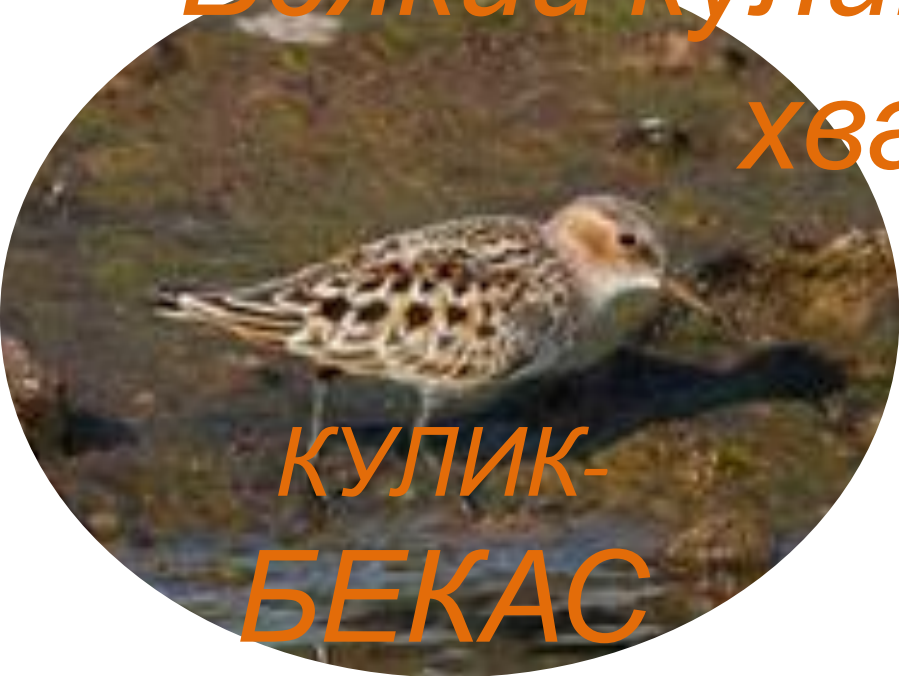

*Всякий кулик своё болото
хвалит*

*КУЛИК-
БЕКАС*