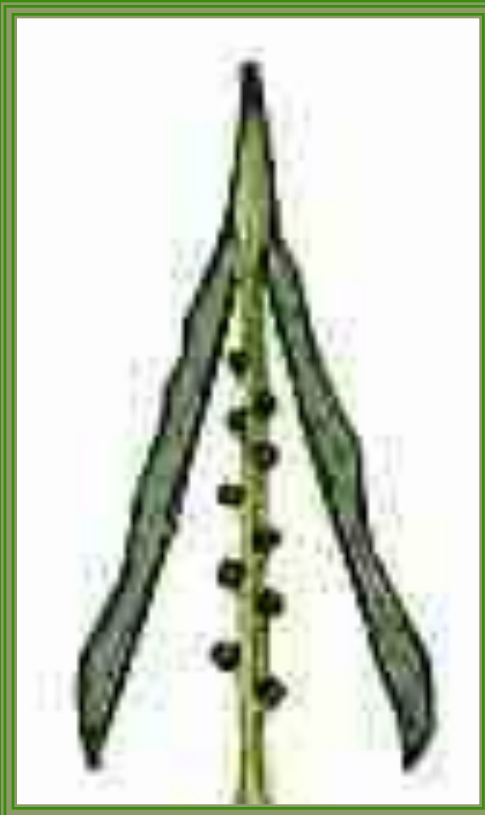

Плод

Виды плодов