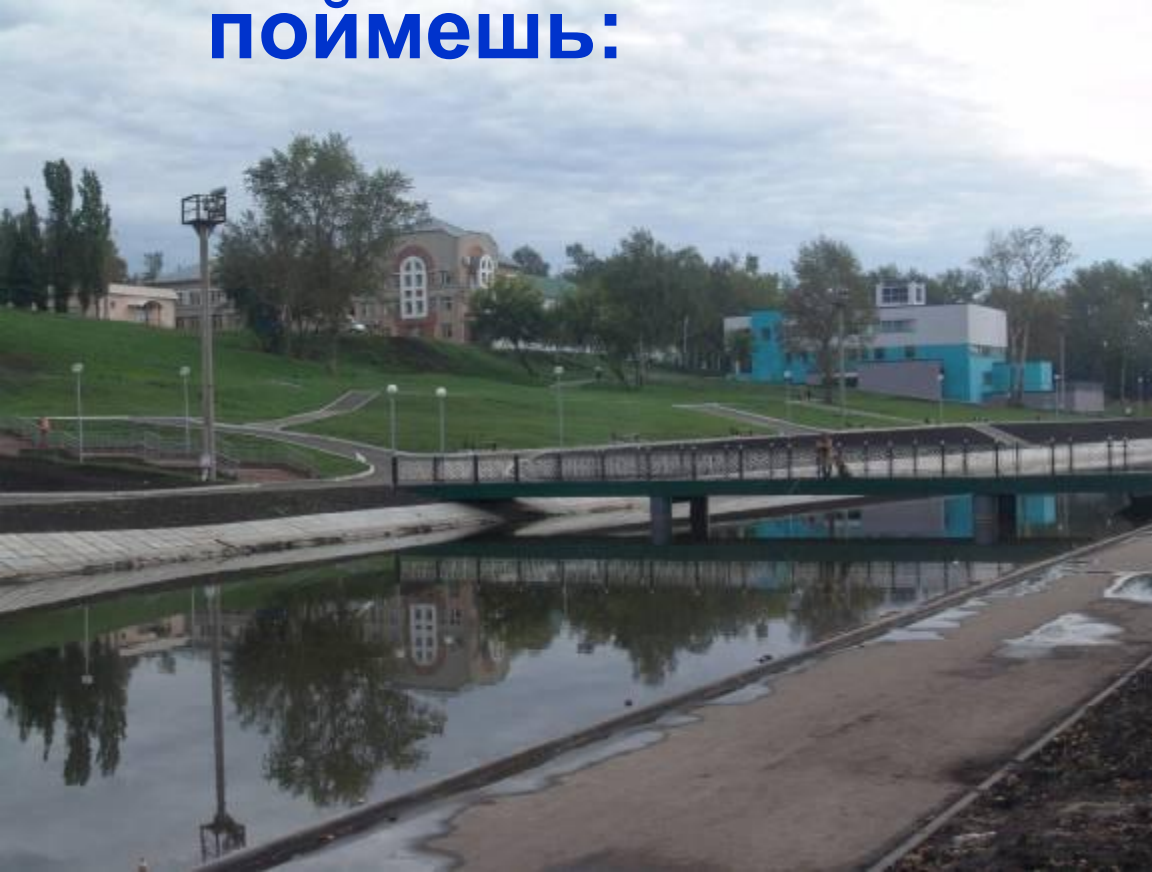

**Все на свете,  
что видишь,  
давно  
геометрией  
отражено.**

A photograph of a puddle reflecting a building and trees, with raindrops creating ripples on the water surface. The reflection is clear but slightly distorted by the ripples. The text is overlaid in the lower-left quadrant.

**Точки капель, окружности луж –  
Неужели ты не видишь?  
Ну ж...**

A bright sun in a blue sky with clouds, a Ferris wheel, and water fountains. The sun is positioned at the top center, casting rays across the sky. Below it, a large Ferris wheel with colorful gondolas is visible on the left. In the foreground, several water fountains are spraying water into the air. The scene is set in an outdoor park or fairground.