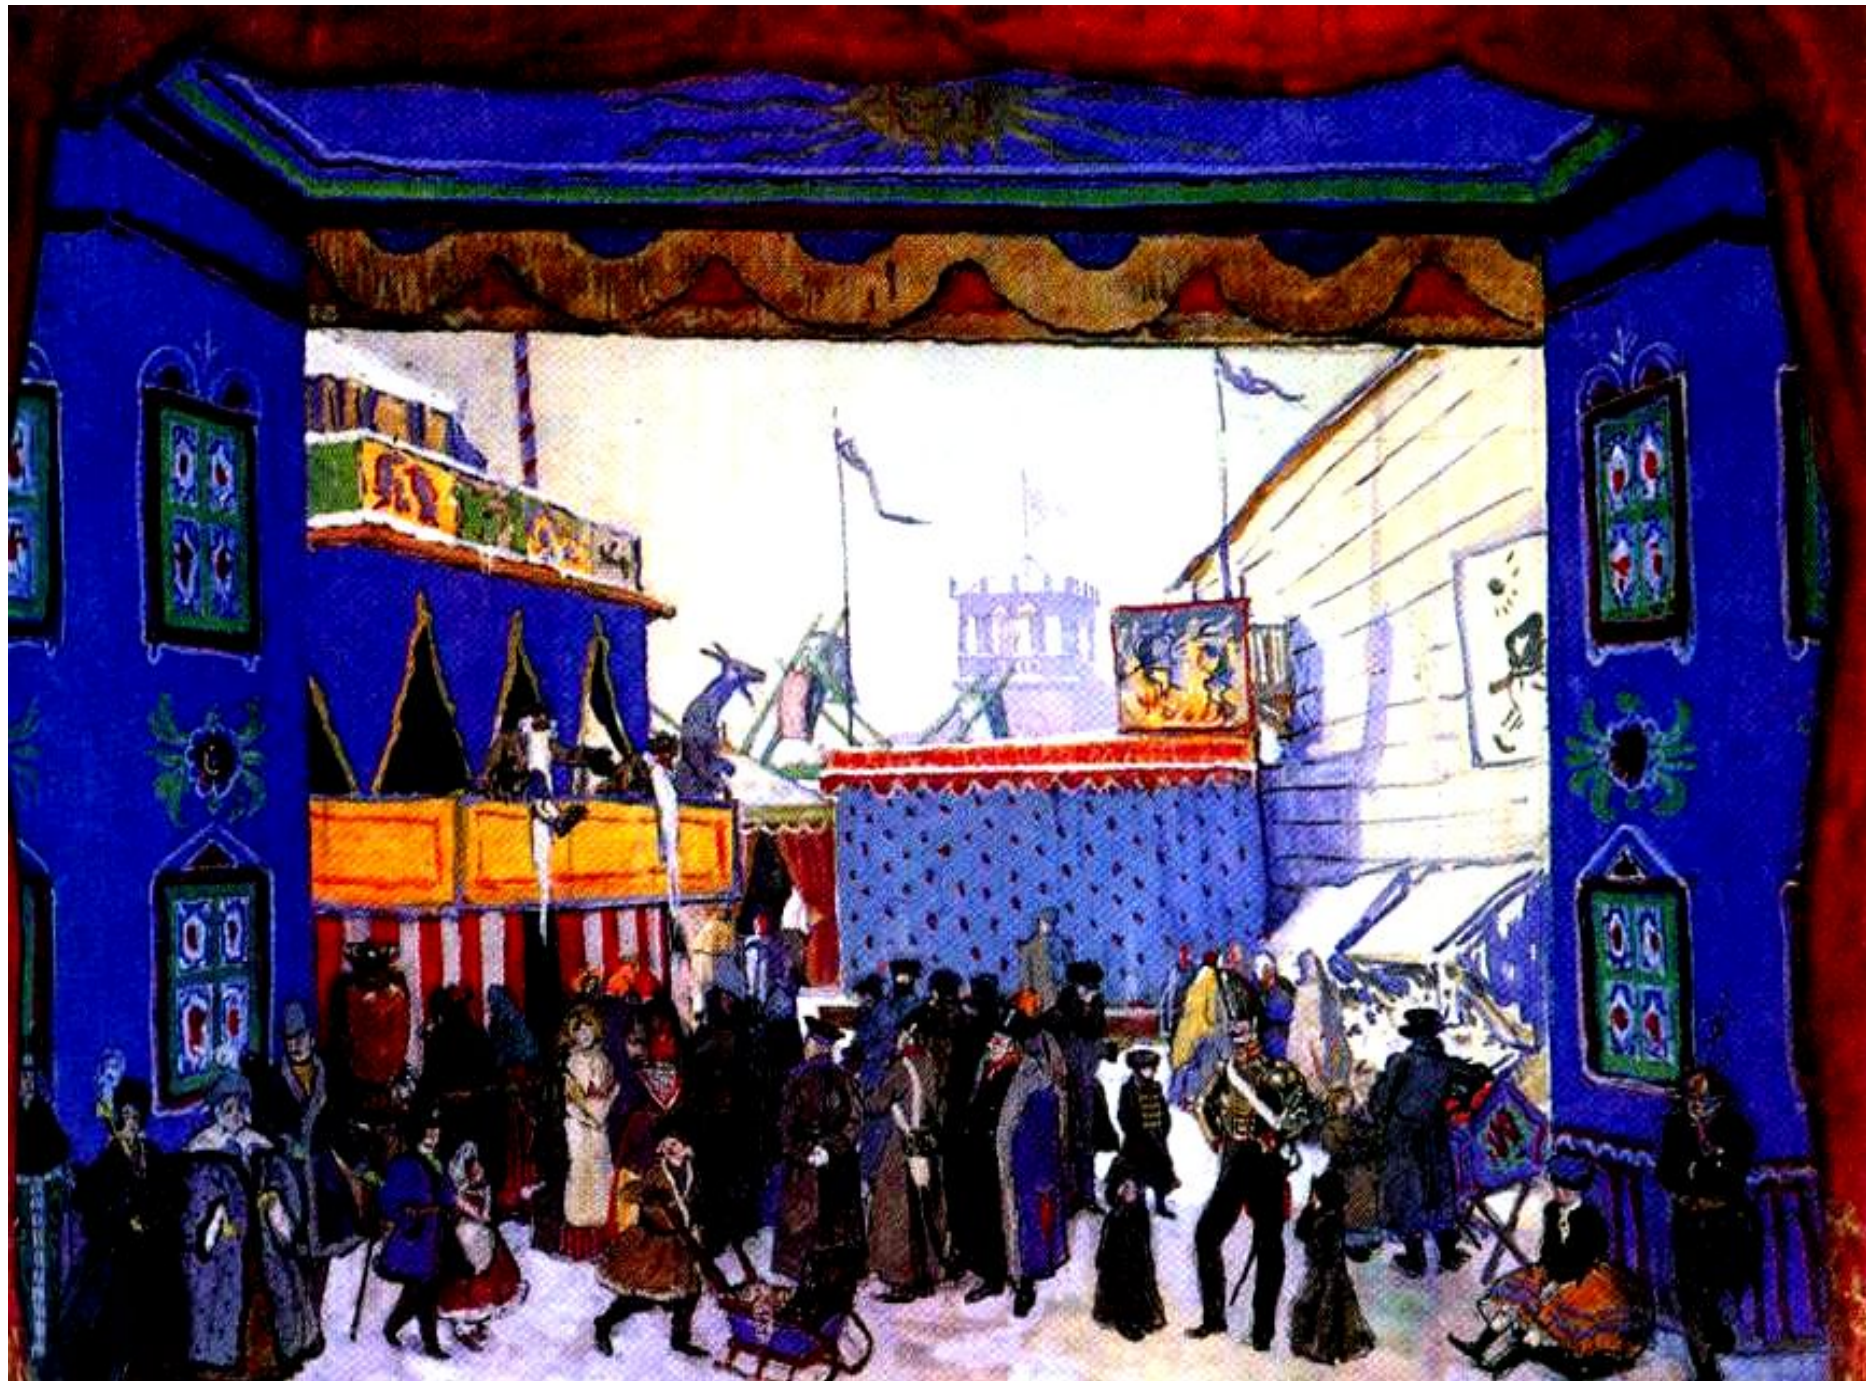

# Театральное представление

fama

beadman

Coyana

The image features a pair of rich red, velvety curtains that are pulled back to reveal a white background. The curtains have a deep, saturated red color and a subtle sheen, with folds and shadows that give them a three-dimensional appearance. The white background is clean and minimalist, providing a stark contrast for the text.