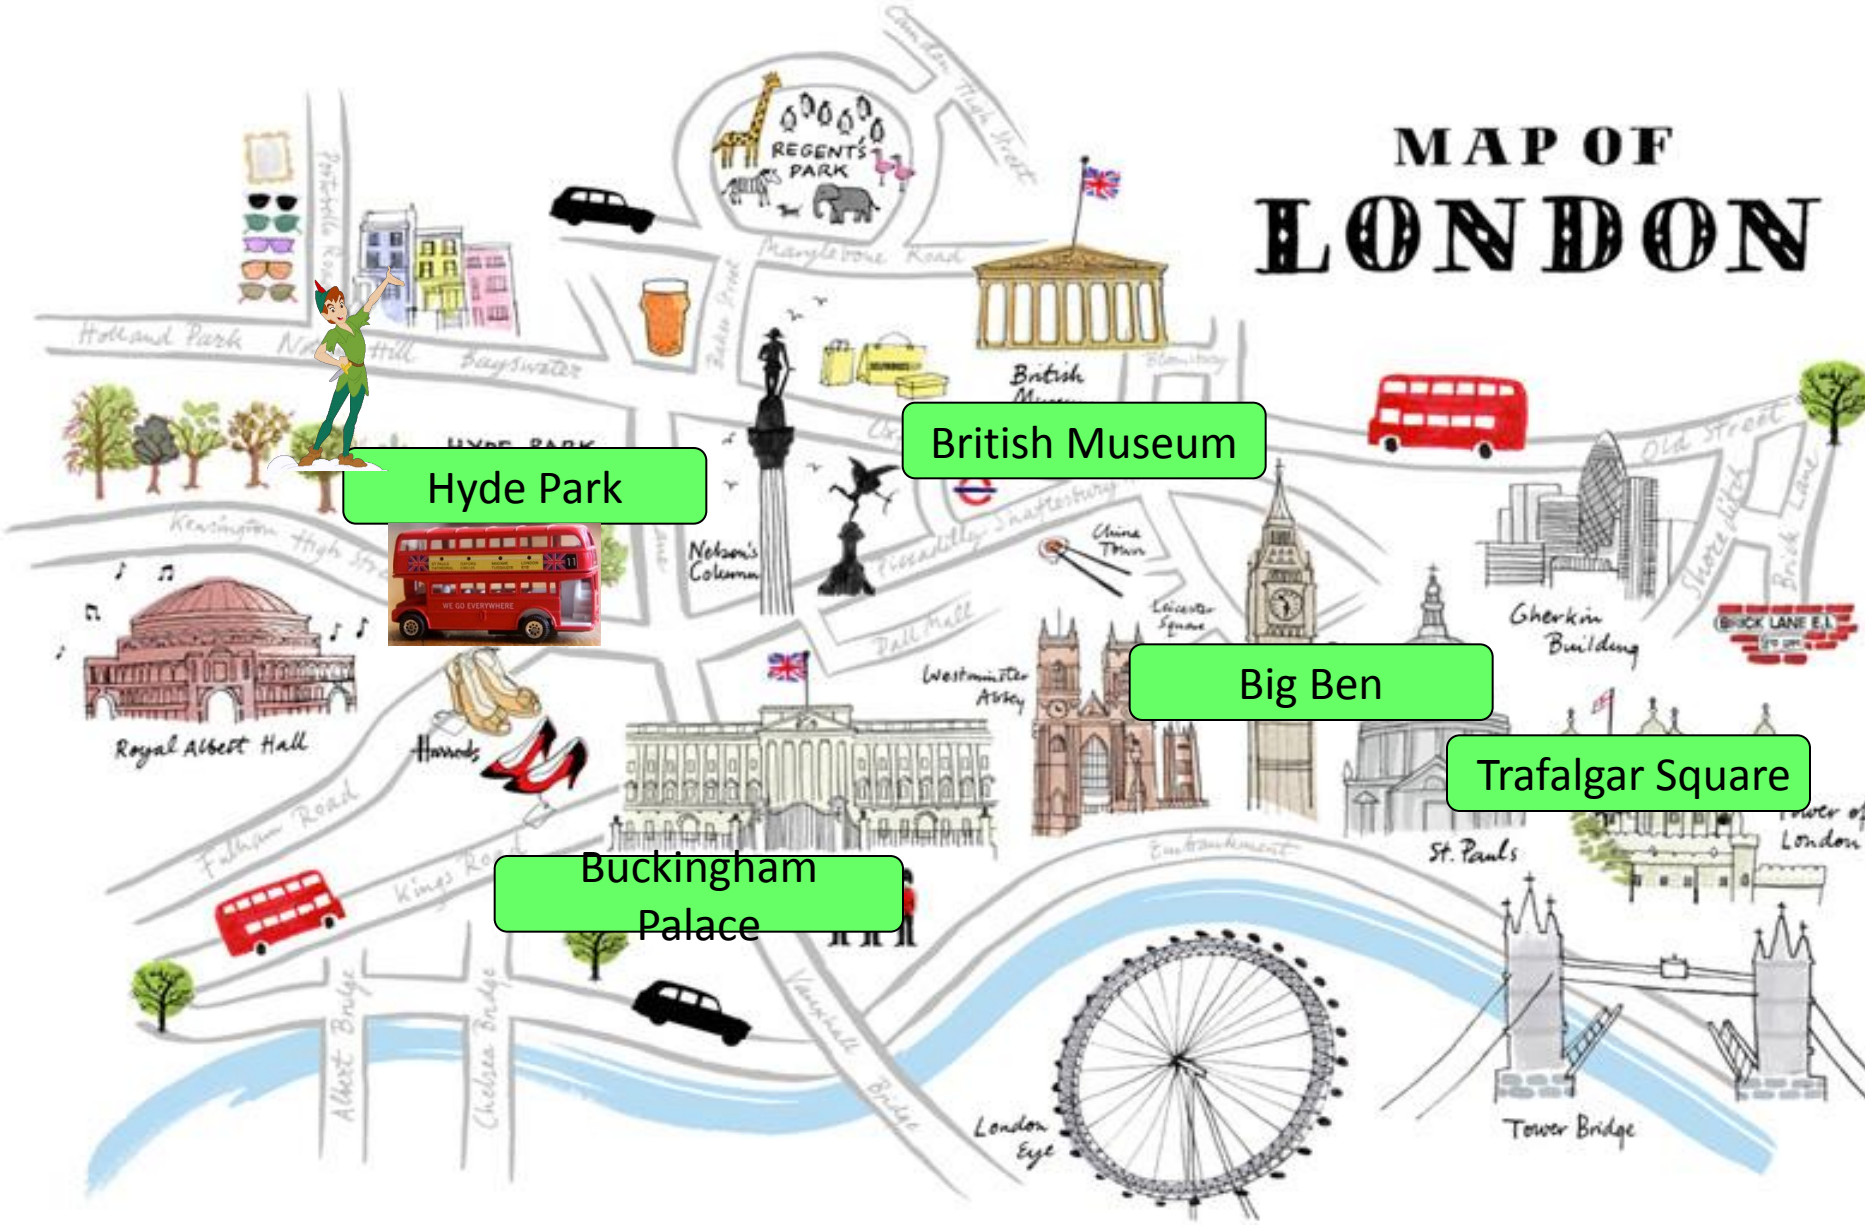

# Places of interest

A red double-decker bus

# MAP OF LONDON

Hyde Park

British Museum

Big Ben

Trafalgar Square

Buckingham Palace

**Big Ben[,big 'ben] Биг Бен**  
**Buckingham Palace []**  
**Hyde Park**  
**The British Museum**  
**Trafalgar Square**

# Букингем No4

Т а f R a a l g R

s u a R e

B

No 4

Trafalgar Square is situated in the centre of London. The square is famous of Nelson's Column. You can see lovely fountains and historical monuments in the square. Trafalgar Square is full of tourists.

# Bus stop №5

в г л в н е