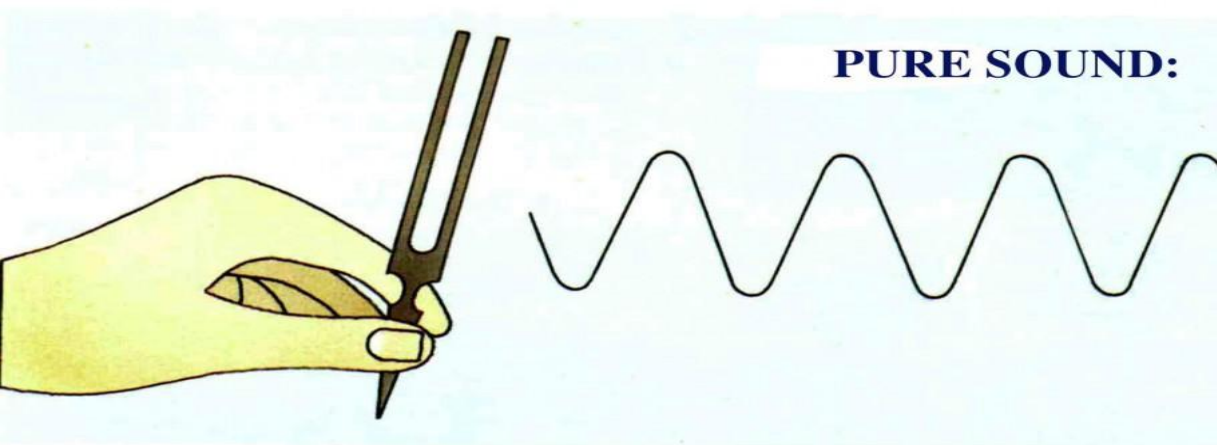

В мире звуков...