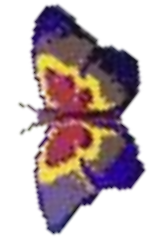

С Днём Матери!

A decorative card for Mother's Day. The background is a light beige color with a subtle grid pattern. A diagonal lace border runs from the top-left to the bottom-right. In the top-right and bottom-left corners, there are bouquets of flowers, including white daisies with yellow centers, red roses, yellow chrysanthemums, and purple flowers. The text is written in a golden, cursive font. The top text reads "Любимой Маме" and the bottom text reads "Я тебя люблю и очень скучаю".

Любимой
Маме

Я тебя люблю
и очень скучаю

Моей
Мамошке

Для вас, дорогие мамы!

*Салюй - салюй
малючке!*

Милой мамочке!

Gala

Спасибо!