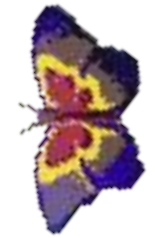

С Днём Матери!

A decorative card for Mother's Day. The background is a light beige color with a subtle grid pattern. A diagonal lace border runs from the top-left to the bottom-right. In the top-right and bottom-left corners, there are bouquets of flowers, including white daisies with yellow centers, red roses, yellow chrysanthemums, and purple flowers. The text is written in a golden, cursive font. The top text reads "Любимой Маме" and the bottom text reads "Я тебя люблю и очень скучаю".

Любимой  
Маме

Я тебя люблю  
и очень скучаю

Моей  
Мамочке

Для вас, дорогие мамы!

*Салюй - салюй*  
*малючке!*

*Милой мамочке!*

**Gala**

*Спасибо!*