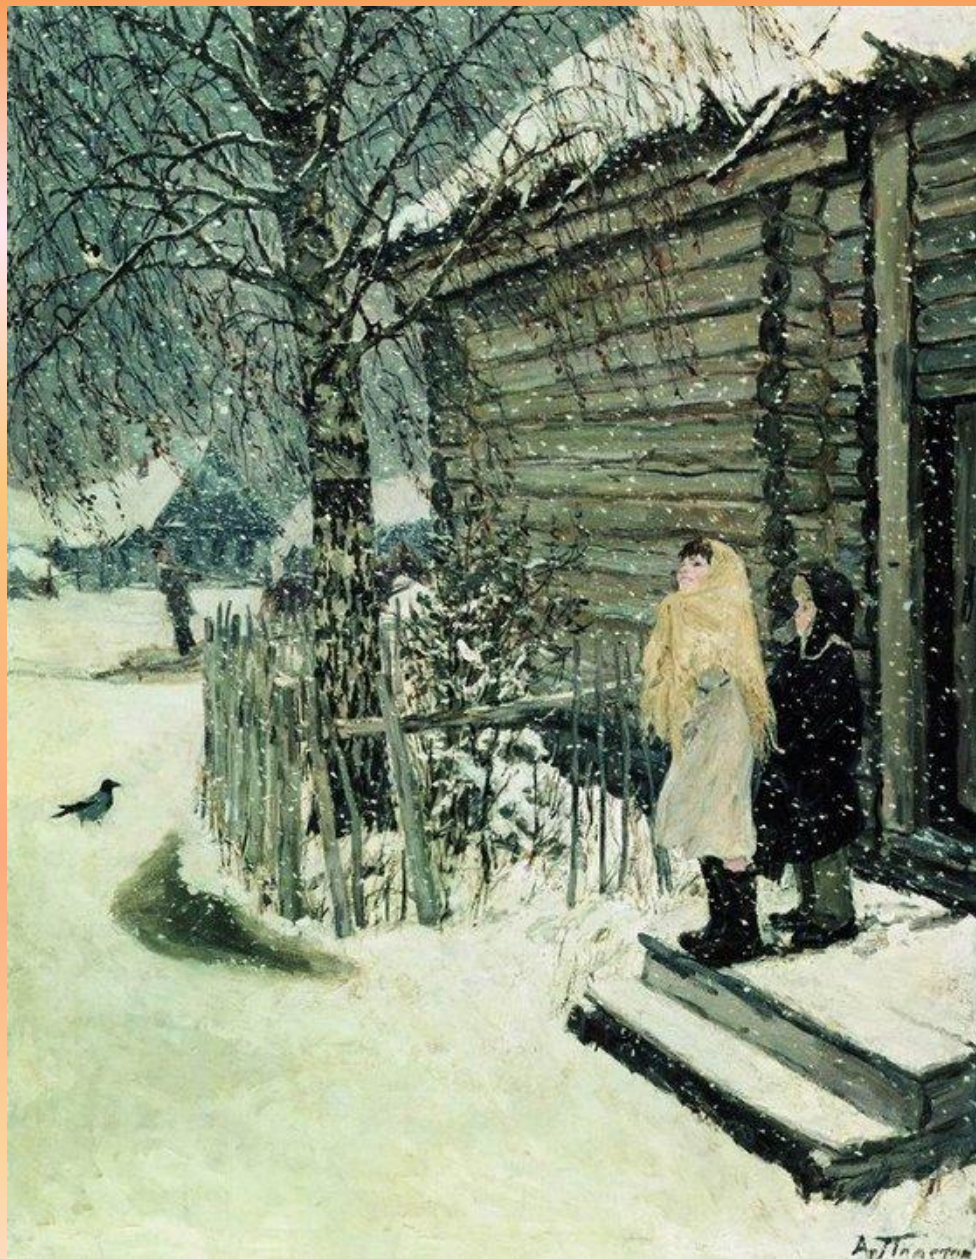

«Первый снег»