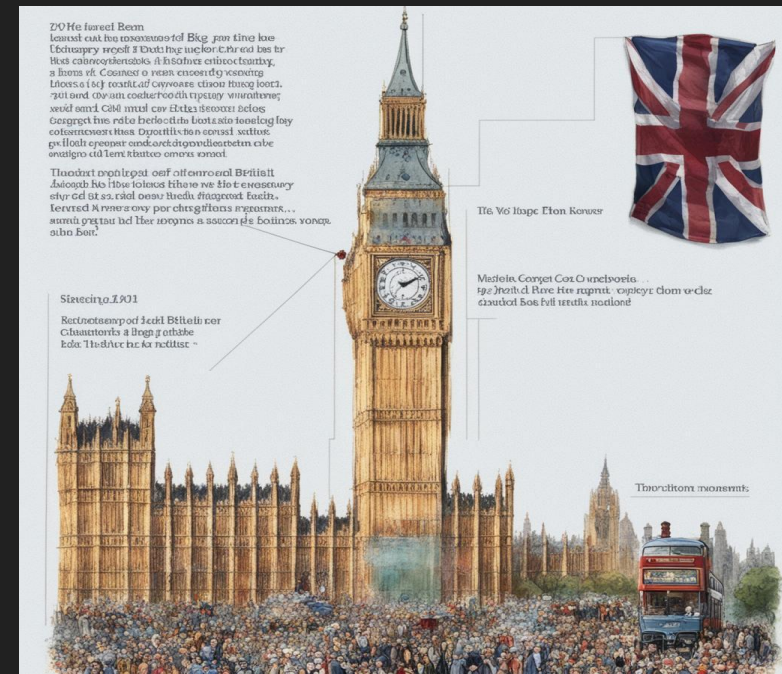

.Big Ben London

Big Ben in London

- Big Ben is an iconic landmark in London, England. The clock tower, officially known as the Elizabeth Tower, is located at the north end of the Palace of Westminster.

Historical Significance

- Big Ben has great historical significance. It has been an important symbol of London and the United Kingdom for over 150 years, serving as a focal point for celebrations and national events.

Architectural Marvel

The architecture of Big Ben is a marvel to behold. The Victorian Gothic style towers over 96 meters, making it one of the tallest clock towers in the world.

The Bell and the Clock

The name "Big Ben" originally referred to the bell inside the tower, but it became synonymous with the entire structure. The clock mechanism is a masterpiece of engineering precision.

Restoration and Renaming

- Big Ben recently underwent a major restoration project to preserve its heritage. The tower was renamed the Elizabeth Tower in honor of Queen Elizabeth II's Diamond Jubilee in 2012.