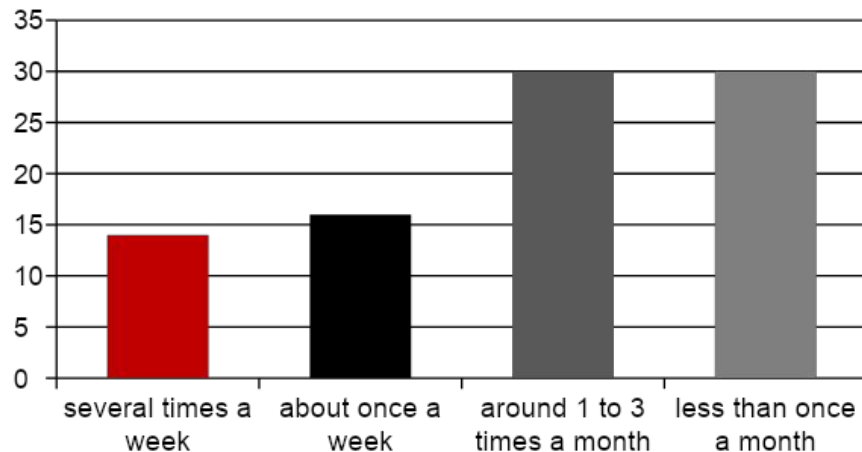

71 % of Russians have consumed alcohol at work at least once

Question 1

Do you consume alcohol at work?

Question 2

How often do you consume alcohol at work?

алкорамка|про

An efficient solution to keep your
personnel and business secure