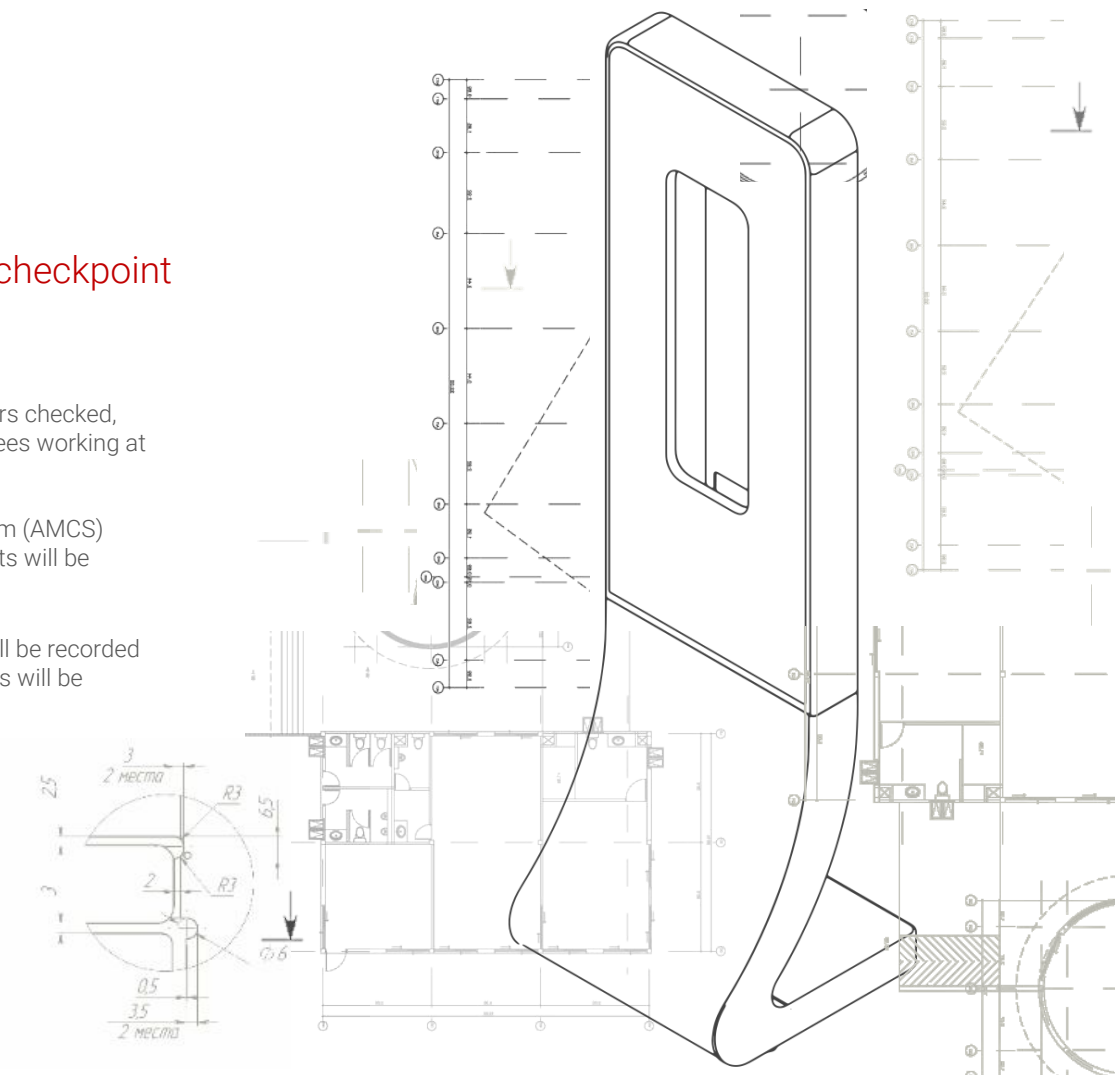

CHOOSE SAFETY

Stop a drunk person at the entrance checkpoint

- At the checkpoints, have absolutely all your workers checked, including those from contractors and any employees working at fields on a rotational basis.
- If there is an access monitoring and control system (AMCS) installed at the entrance checkpoint, the test results will be automatically compared with the employee data.
- The results of breathalyzing for each employee will be recorded and stored in the AMCS database, so the statistics will be accumulated.