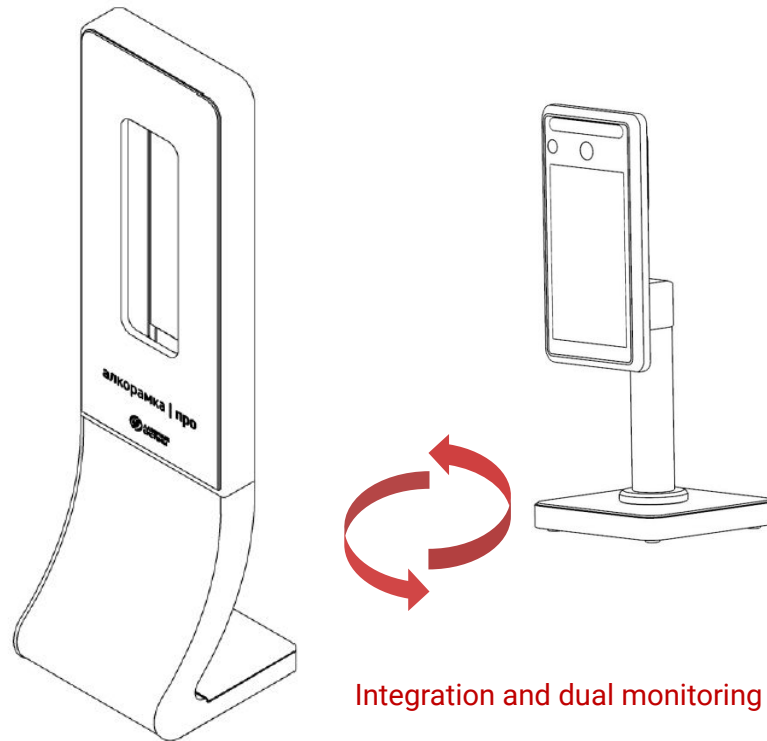

Use alcoframe|pro

Combined with a thermal control device

We offer a comprehensive solution providing for simultaneous operation of two devices: alcoframe|pro and a thermal control device.

This allows for parallel concurrent testing on two parameters at once, namely sobriety and body temperature of a person.

- ✓ Sobriety monitoring
- ✓ Temperature monitoring