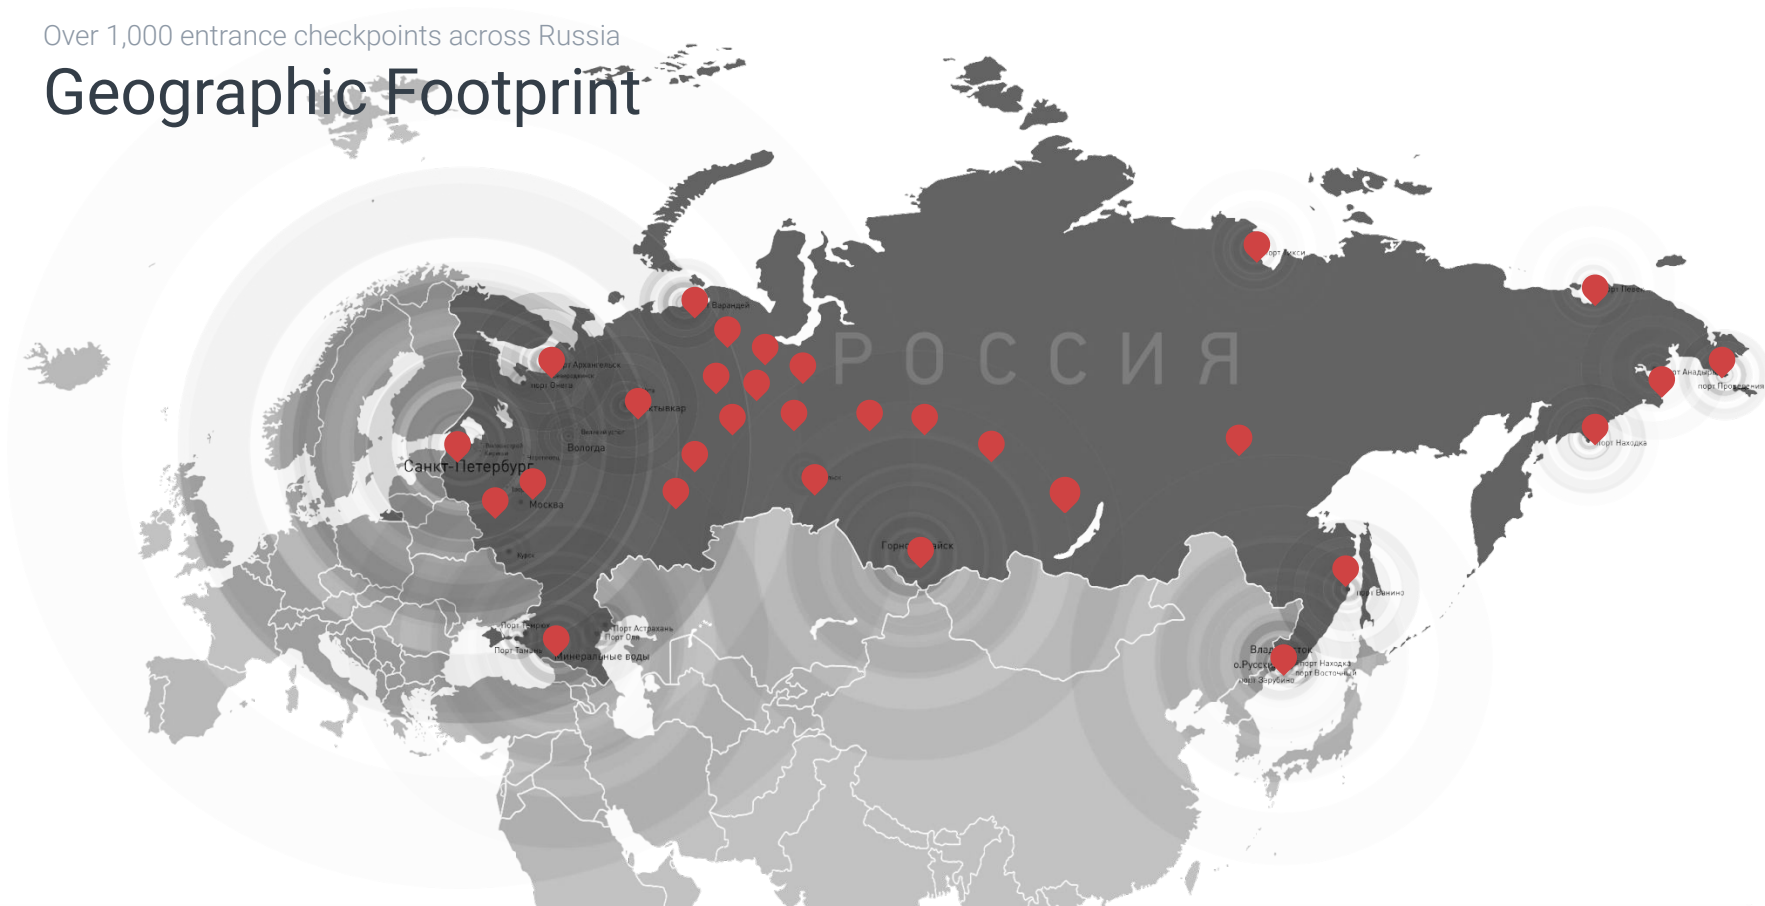

Gas Production

НОРНИКЕЛЬ

Mining

ДОМОДЕДОВО
МОСКОВСКИЙ АЭРОПОРТ

Airports

РОСНЕФТЬ

Oil Production

РОСАТОМ

Nuclear

МИРАТОРГ

Food

ЕВРАЗ

Iron & Steel

СУЭК
СИБИРСКАЯ УГОЛЬНАЯ
ЭНЕРГЕТИЧЕСКАЯ КОМПАНИЯ

Coal

Over 1,000 entrance checkpoints across Russia

Geographic Footprint

Positive Customer Feedback

Moscow Domodedovo Airport

"The company's representative office would like to express its gratitude to Laser Systems Company for successful cooperation in ensuring the security of the Russia's largest aviation gateway – Moscow Domodedovo Airport. The device for non-contact remote express testing, Alcoframe, developed by the specialists of your company, is considered to be a part of a comprehensive project aimed at ensuring security of a strategic facility of the transport industry. We look forward to a further efficient joint work with you."