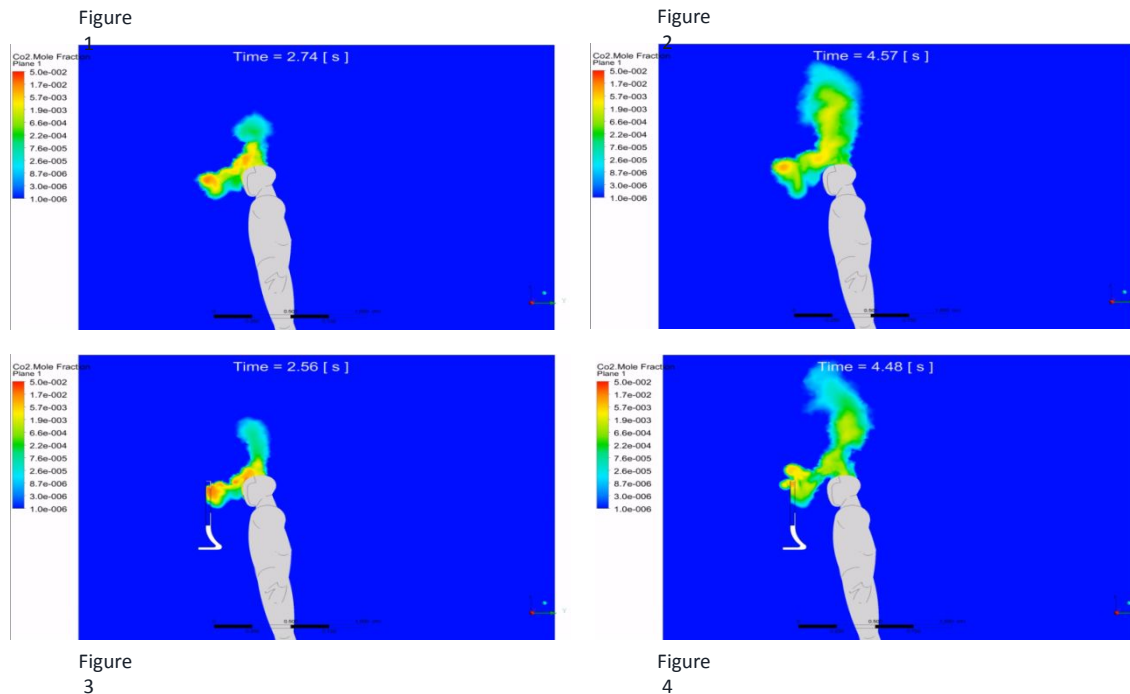

During a worsening epidemiological situation

A mathematic simulation of exhalation propagation for a person having a face mask on:

- 1 demonstrates the same patterns of movement of the air exhaled, with:
no alcoframe (Figures 1 and 2)
alcoframe in place (Figures 3 and 4)
- 2 shows that the alcoframe is safe to use under epidemiological conditions.