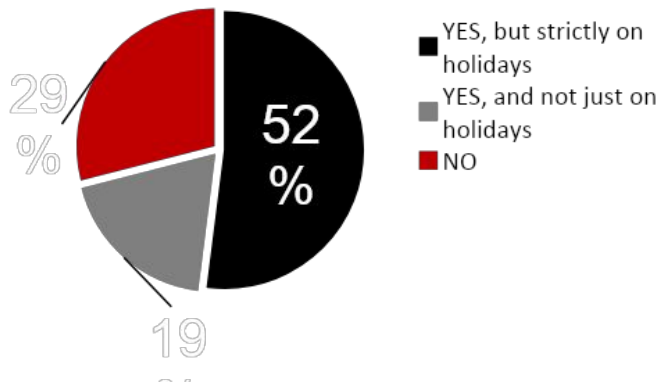

According to the HEADHUNTER Research Center

71 % of Russians have consumed alcohol at work at least once

Question 1

Do you consume alcohol at work?