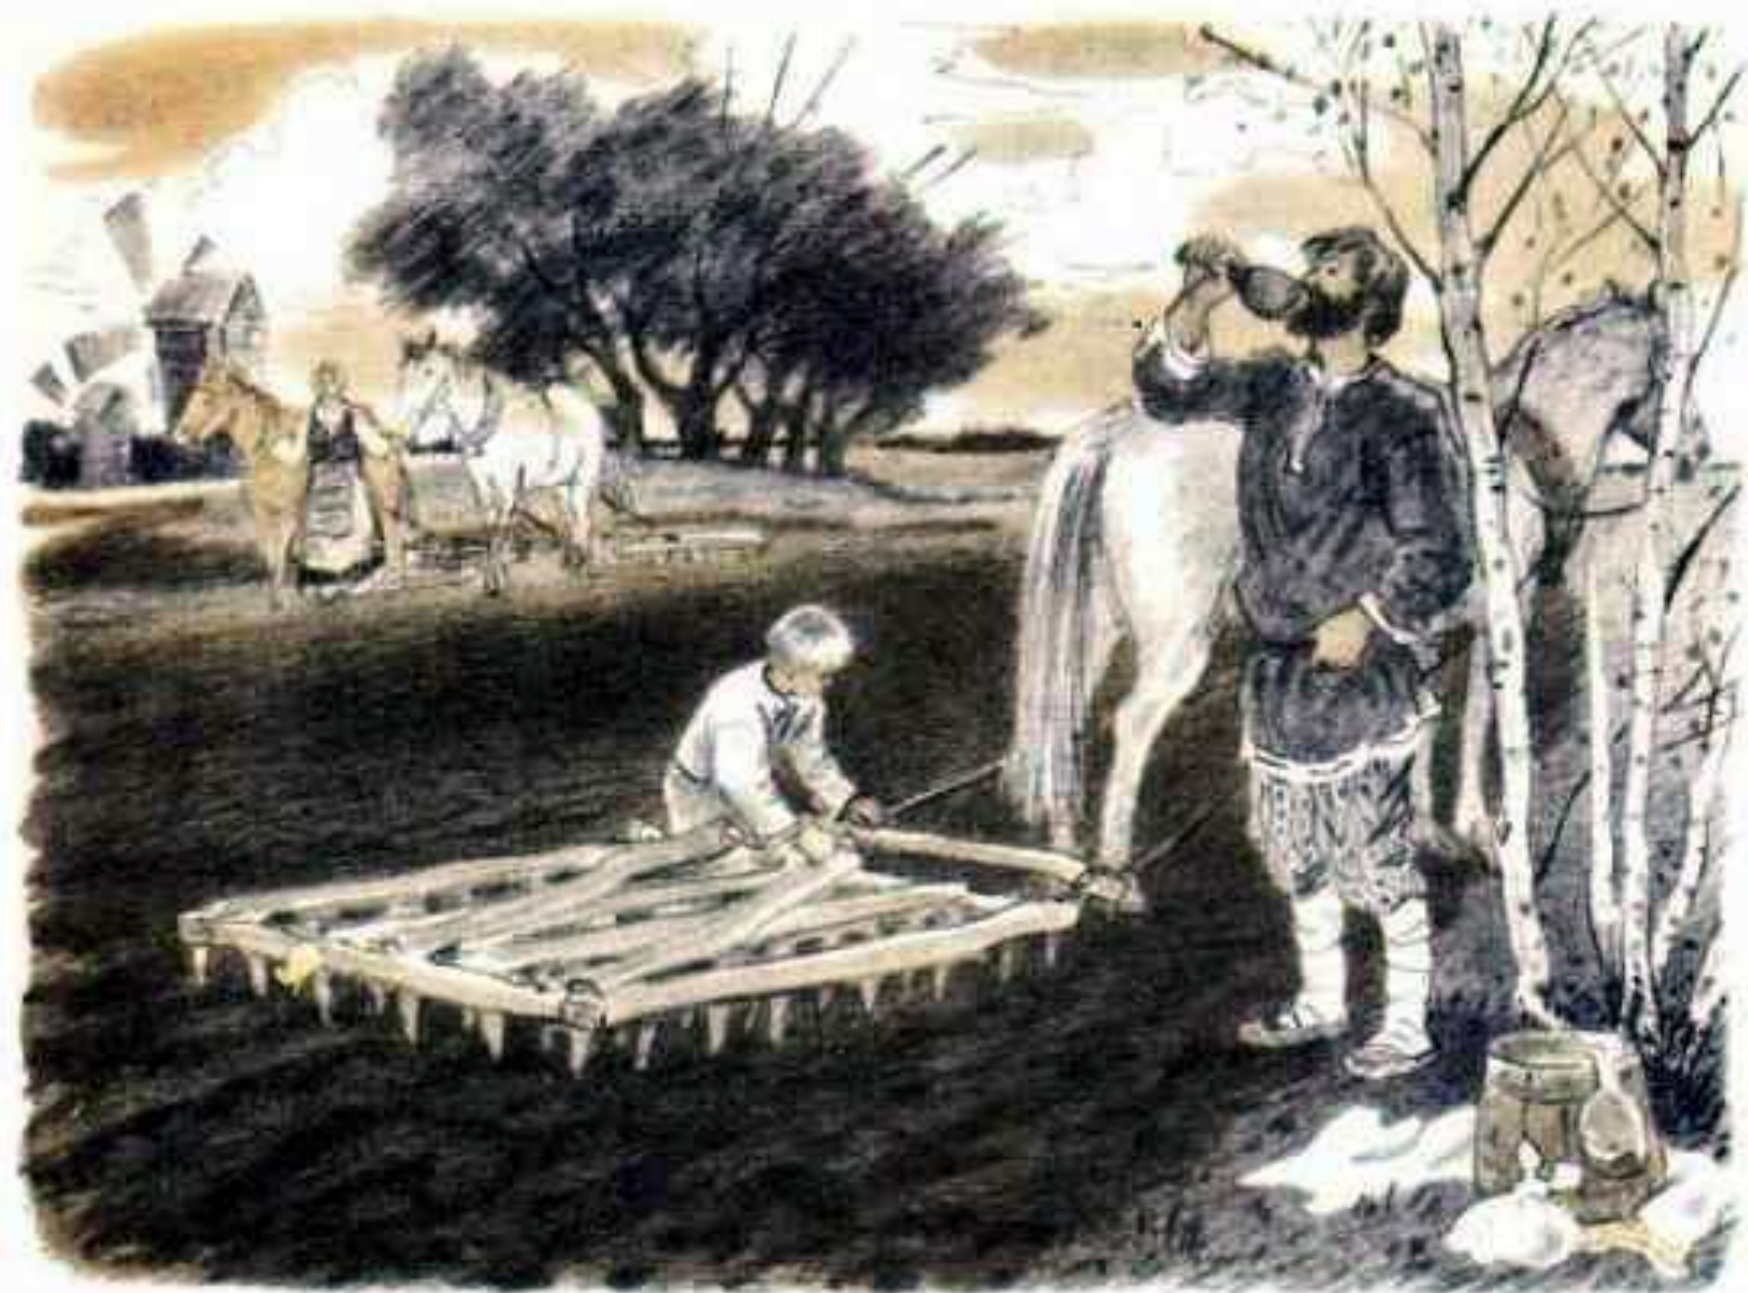

A close-up photograph of a person's hands using a hand plane to smooth a piece of light-colored wood on a workbench. The plane is a metal tool with a wooden base, and it is being pushed forward, creating a fine shaving of wood. The workbench is dark and shows signs of use, with a black clamp visible in the foreground. The text "Чем что делают ?" is overlaid on the image in a bold, brown font.

Чем что делают ?

Нестеров.
«Деяния
Сергия
Радонежского»

© Janine Broschius 2009

МОЛОТЪБЯ.