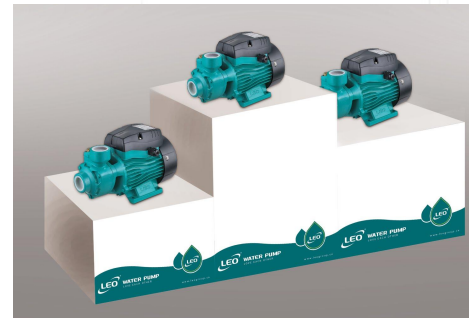

How to use it?

The dealers shall buy them from LEO. Two shelves are basically required for each shop.

SHELF-03