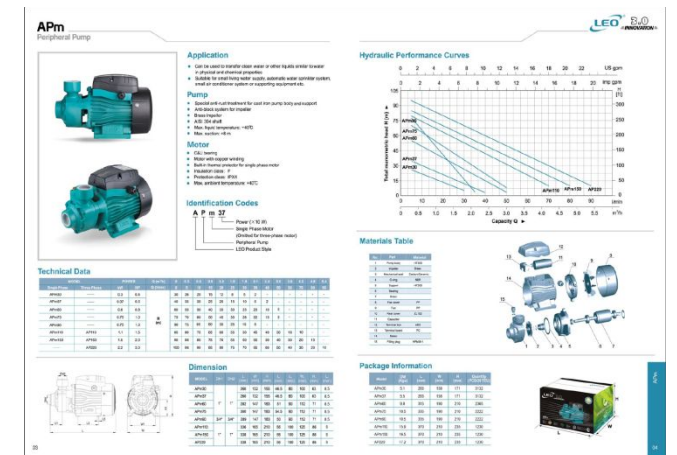

Shop _ Commercial pumps catalogue

Price list

Item No.: PRICELIST-01

Material: Paper & Paperboard

Size: 210*285 mm

Color: Black, White, Grey

Design: According to AI/PDF artwork file

Who shall use it?