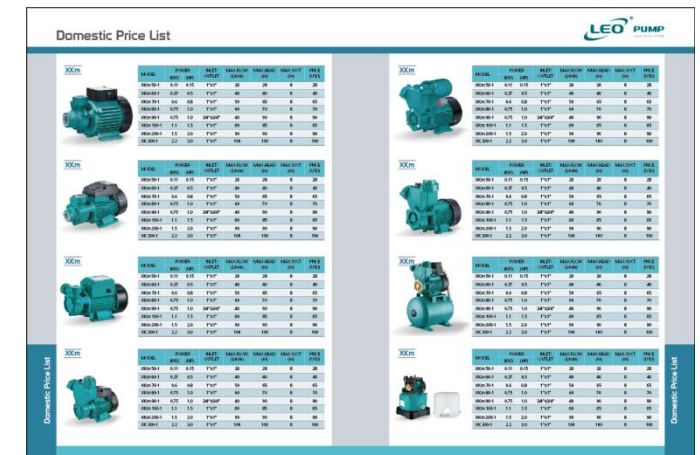

How to use it?

The dealers shall print it locally and give it to sales managers and retail persons.