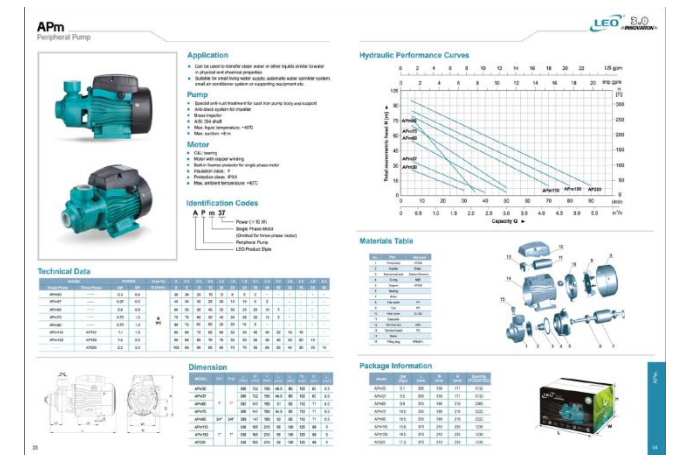

How to use it?

The dealers shall buy it from LEO. Show a full set of catalogues on each shop.