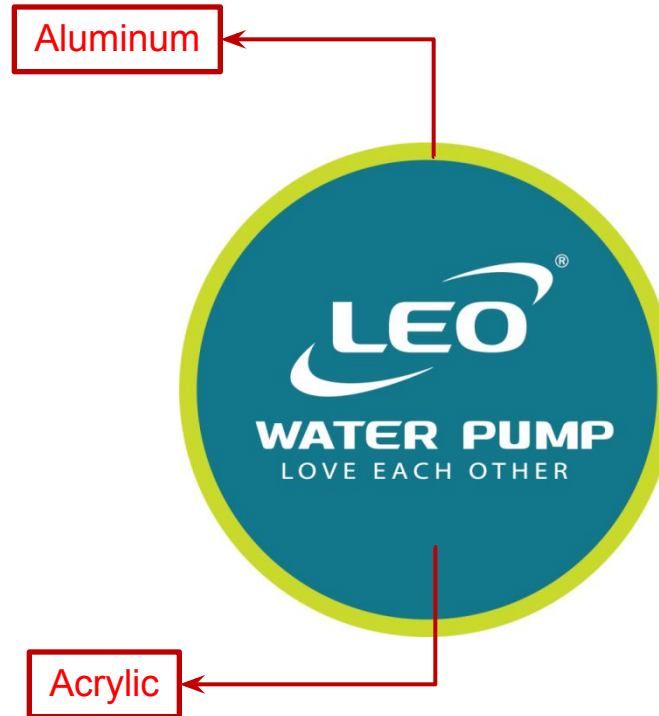

Light box

Item No.: LIGHTBOX-01

Size: 80*80 cm

Material: Aluminum and Acrylic

Shape: Round

Color: P/T 322C, P/T 382C and White

Feature: Waterproof

Who shall use it?

It's designed for key shops and level 2 shops who sell mainly LEO pumps or pumps under other brands.

How to use it?

The dealers shall buy it from LEO and fix it on the wall outside the shop.