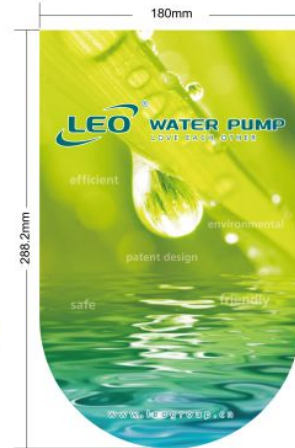

STICKER-02