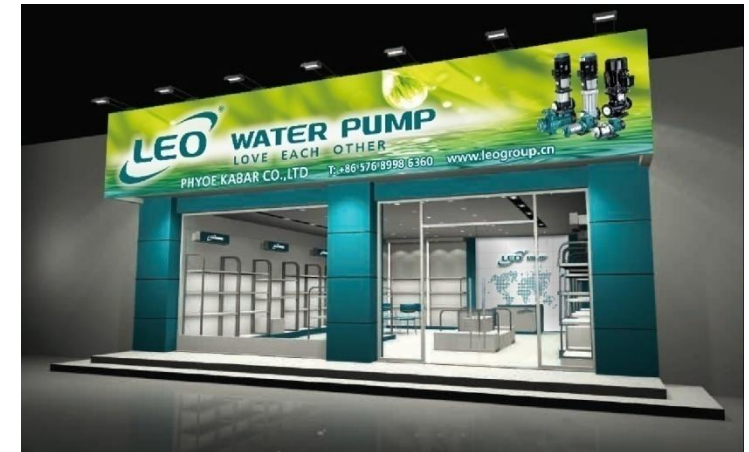

Information here can be revised on request.

Shop _ Shop front banner