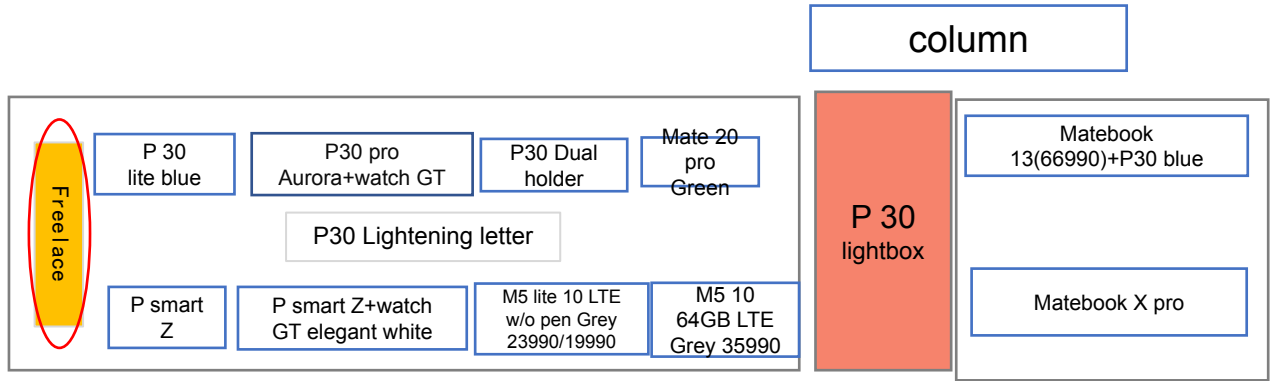

HES (Columbus) Scenario Display Instructions (2KV position, 30slots, SP:22, SD: 8)

Display Effect

Entrance

Voronezh HES

HES (Voronezh) Scenario Display Instructions (2KV position, 22slots)

Display Effect

MSC-Moscow

Display Layout- HUAWEI table

□ Table B

walking path

Display Effect

— Part 3 | Retail Display Scenario Presentation—M.
Video

Display Layout

Remarks: Remove P30 lightening letter to the middle of table

SIS type1- Column+ 1 table

SIS type2- Big Column+ 2 tables

Display Layout

IT table with TV

IT table with 3 side lightbox

Part 7 | Retail Display Scenario Presentation—EL

IT стол с 3 боковыми лайтбоксами

THANK
S