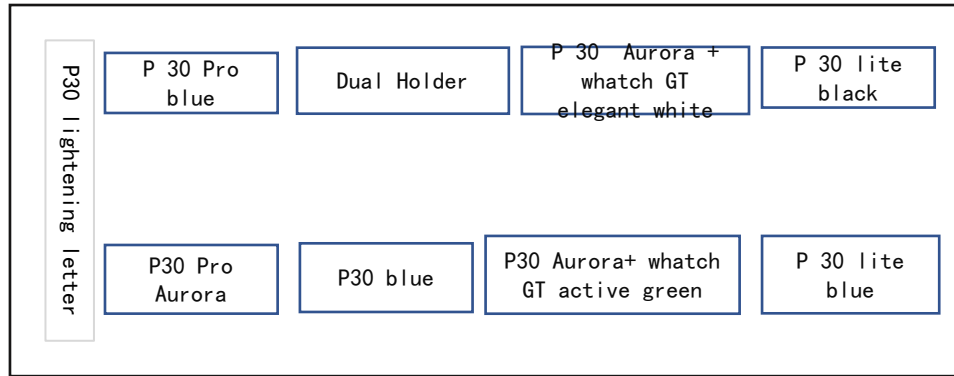

Display Layout- HUAWEI table