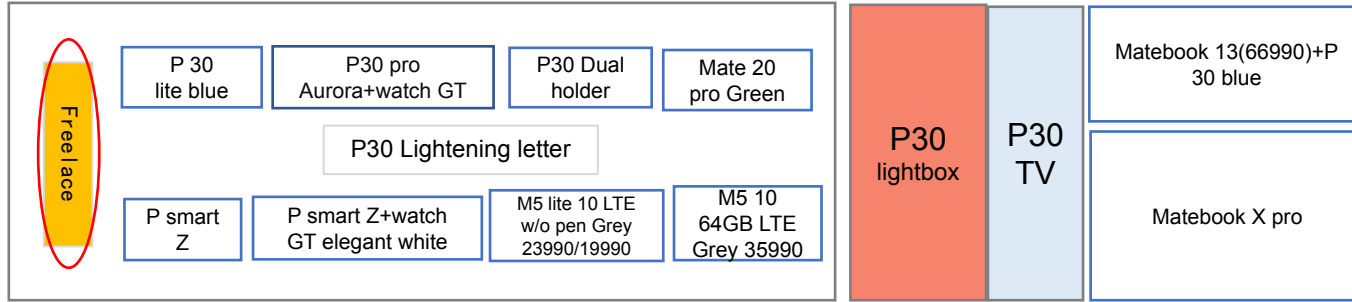

HES (Columbus) Scenario Display Instructions (2KV position, 30slots, SP:22, SD: 8)

Display Effect

Entrance

Voronezh HES

HES (Voronezh) Scenario Display Instructions (2KV position, 22slots)

Display Effect

MSC-Moscow

Display Layout- HUAWEI table

□ Table B

walking path

Display Effect

— Part 3 | Retail Display Scenario Presentation—M.
Video

Display Layout

Remarks: Remove P30 lightening letter to the middle of table

SIS type1- Column+ 1 table

SIS type2- Big Column+ 2 tables

Display Layout

IT table with TV

IT table with 3 side lightbox

Part 7 | Retail Display Scenario Presentation—EL

IT стол с 3 боковыми лайтбоксами

THANK
S