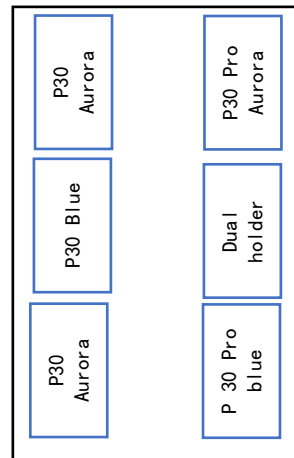

Afimali HES

P30 KV

Display Effect

Mega Belaya Dacha HES

HES (Mega Belaya Dacha) Scenario Display Instructions

Display Effect

Entrance

Gagarinsky HES

IMAGE HUAWEI

FREEBUDS

Wearables
accessorize

Smart
accessorize

Accessory cabinet

IMAGE MATEBOOK X Pro

T3 10
11990

T3 8
9990

T5 10 16G
14990

T5 10 32G
16990

Watch GT

Watch GT

Side cabinet

Display Effect

Side cabinet

RECEPTION