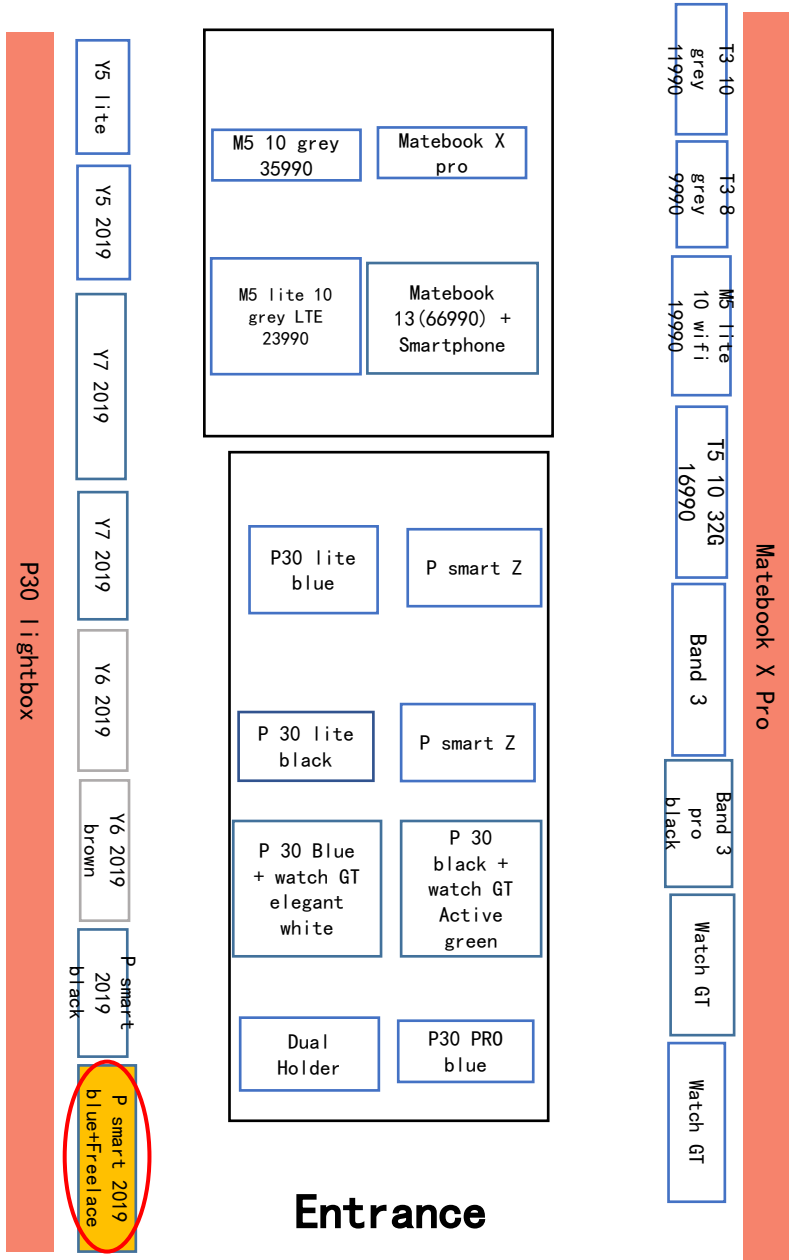

Wall

IMAGE M5

Accessory cabinet

Tab accessorize

Charge accessorize

IMAGE WATC GT

Watch GT
Band 3
Band 3 Pro
Band 2 Pro

IMAGE P 30

Wall

Y5 lite

Y5 2019

Y6 2019

Y6 2019

Y7 2019

Y7 2019
+Free lace

Image P30

Novosibirsk HES

HES (Novosibirsk) Scenario Display Instructions (4 KV position, 28 slots)

Display Effect

Ufa HES

HES (Ufa) Scenario Display Instructions (4 KV position, 24 slots)

Entrance

Display Effect

Metropol ic HES

SIS type2- Big Column+ 2 tables

Display Layout

IT table with TV

IT table with 3 side lightbox

Part 7 | Retail Display Scenario Presentation—EL

IT стол с 3 боковыми лайтбоксами

THANK
S