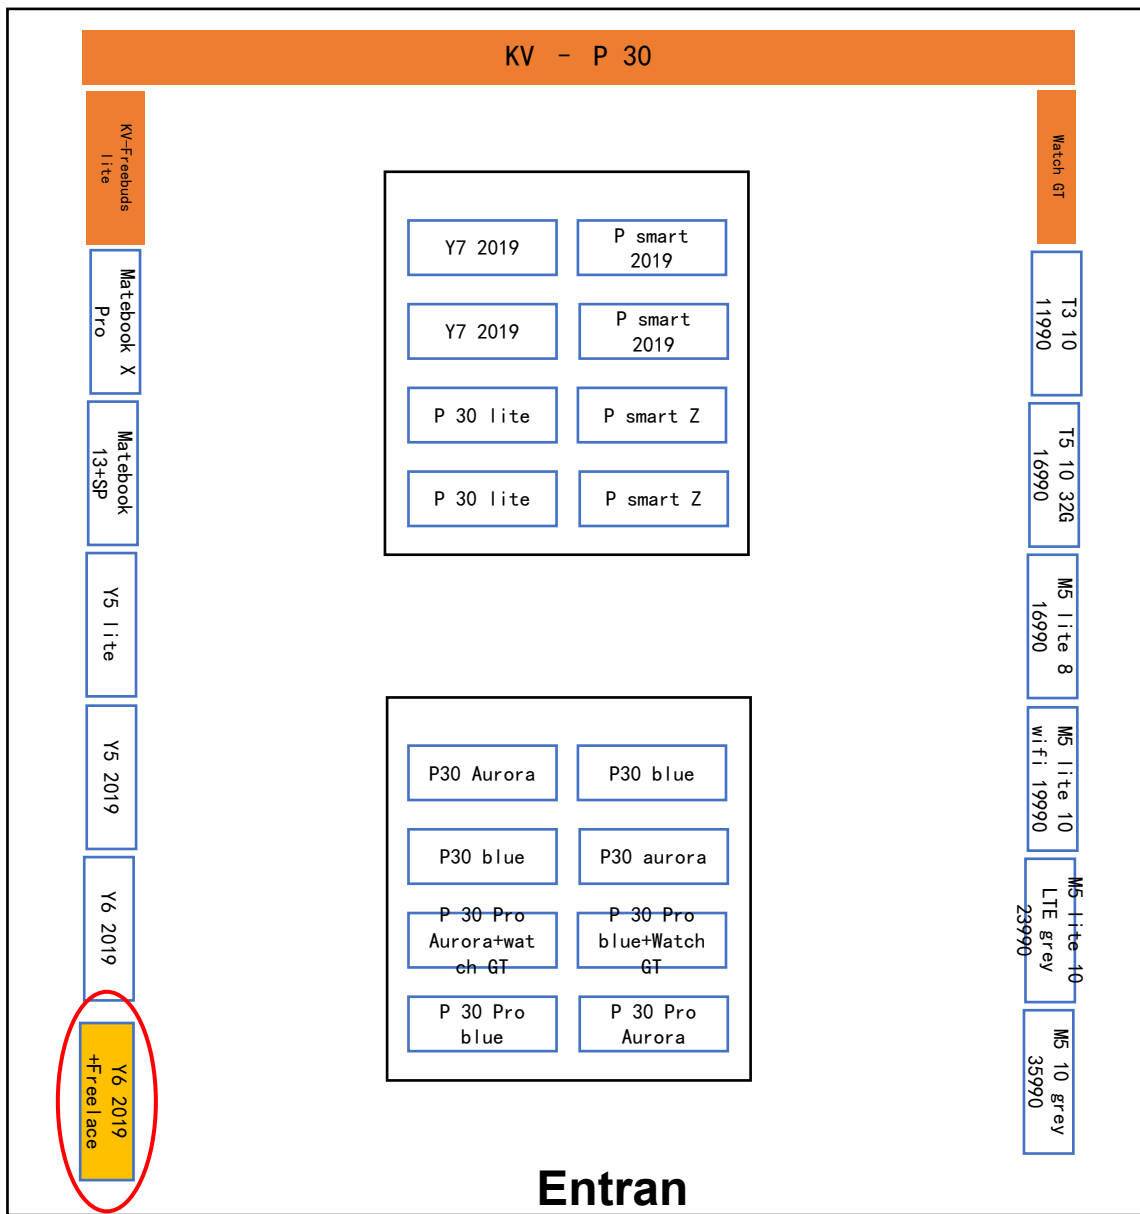

HES (Metropolis) Scenario Display Instructions (2KV position, 32slots)

Display Effect

Atrium HES

HES (Atrium) Scenario Display Instructions (KV position, 28slots)

Entrance

Display Effect

Columbus HES

Scenario Examples

HES (Columbus) Scenario Display Instructions (2KV position, 30slots, SP:22, SD: 8)

Display Effect

Entrance

Voronezh HES

HES (Voronezh) Scenario Display Instructions (2KV position, 22slots)

Display Effect

MSC-Moscow