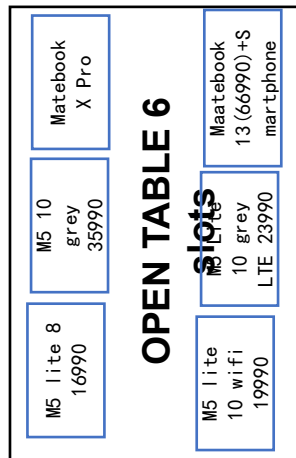

IMAGE HUAWEI

FREEBUDS

Wearables
accessorize

Smart
accessorize

Accessory cabinet

IMAGE MATEBOOK X Pro

T3 10
11990

T3 8
9990

T5 10 16G
14990

T5 10 32G
16990

Watch GT

Watch GT

Side cabinet

Display Effect

Side cabinet

RECEPTION