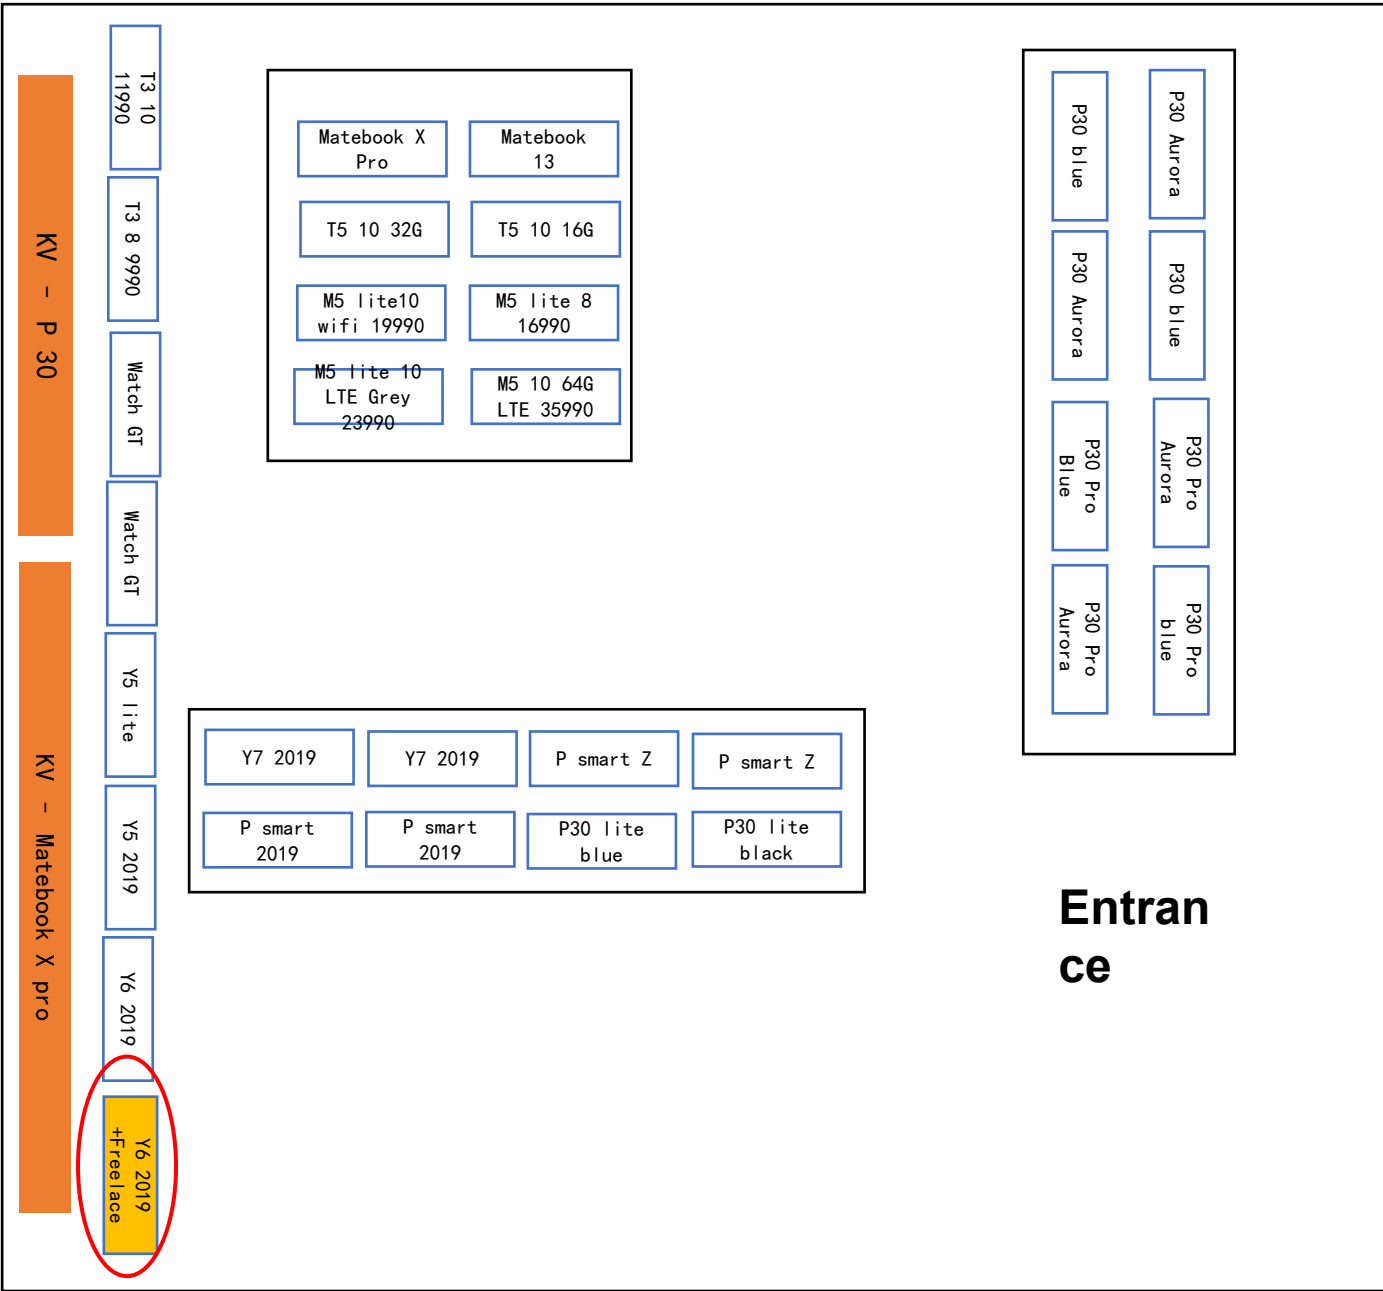

Novosibirsk HES

HES (Novosibirsk) Scenario Display Instructions (4 KV position, 28 slots)

Display Effect

Ufa HES

HES (Ufa) Scenario Display Instructions (4 KV position, 24 slots)

Entrance

Display Effect

Metropol ic HES

HES (Metropolis) Scenario Display Instructions (2KV position, 32slots)

Display Effect

Atrium HES

HES (Atrium) Scenario Display Instructions (KV position, 28slots)

Entrance

Display Effect

Columbus HES

Scenario Examples

HES (Columbus) Scenario Display Instructions (2KV position, 30slots, SP:22, SD: 8)

Display Effect

Entrance

Voronezh HES

HES (Voronezh) Scenario Display Instructions (2KV position, 22slots)

Display Effect

MSC-Moscow