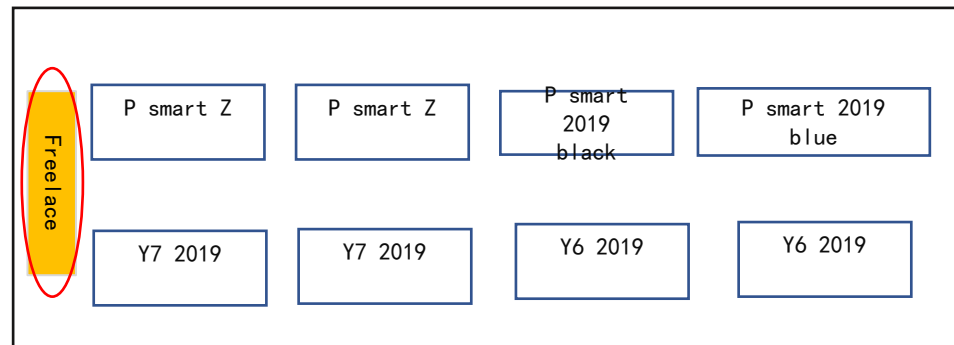

HES (Metropolis) Scenario Display Instructions (2KV position, 32slots)

Display Effect

Atrium HES

HES (Atrium) Scenario Display Instructions (KV position, 28slots)

Entrance

Display Effect

Columbus HES

Scenario Examples

HES (Columbus) Scenario Display Instructions (2KV position, 30slots, SP:22, SD: 8)

Display Effect

Entrance

Voronezh HES

HES (Voronezh) Scenario Display Instructions (2KV position, 22slots)

Display Effect

MSC-Moscow

Display Layout- HUAWEI table

□ Table B

walking path

Display Effect

— Part 3 | Retail Display Scenario Presentation—M.
Video

Display Layout

Remarks: Remove P30 lightening letter to the middle of table

SIS type1- Column+ 1 table