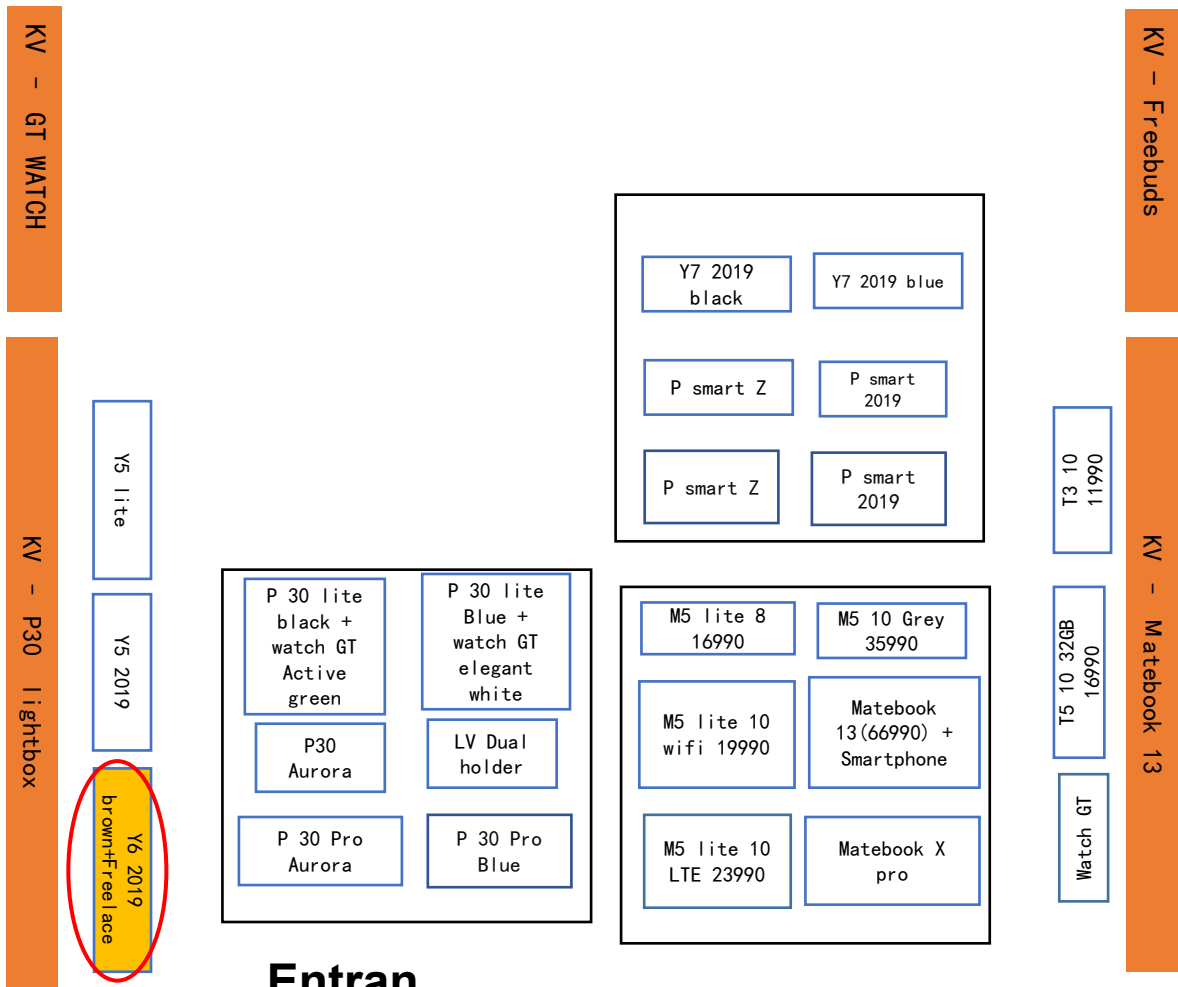

Novosibirsk HES

HES (Novosibirsk) Scenario Display Instructions (4 KV position, 28 slots)

Display Effect

Ufa HES

HES (Ufa) Scenario Display Instructions (4 KV position, 24 slots)

Entrance

Display Effect

Metropol ic HES

HES (Columbus) Scenario Display Instructions (2KV position, 30slots, SP:22, SD: 8)

Display Effect

Entrance

Voronezh HES

HES (Voronezh) Scenario Display Instructions (2KV position, 22slots)

Display Effect

MSC-Moscow