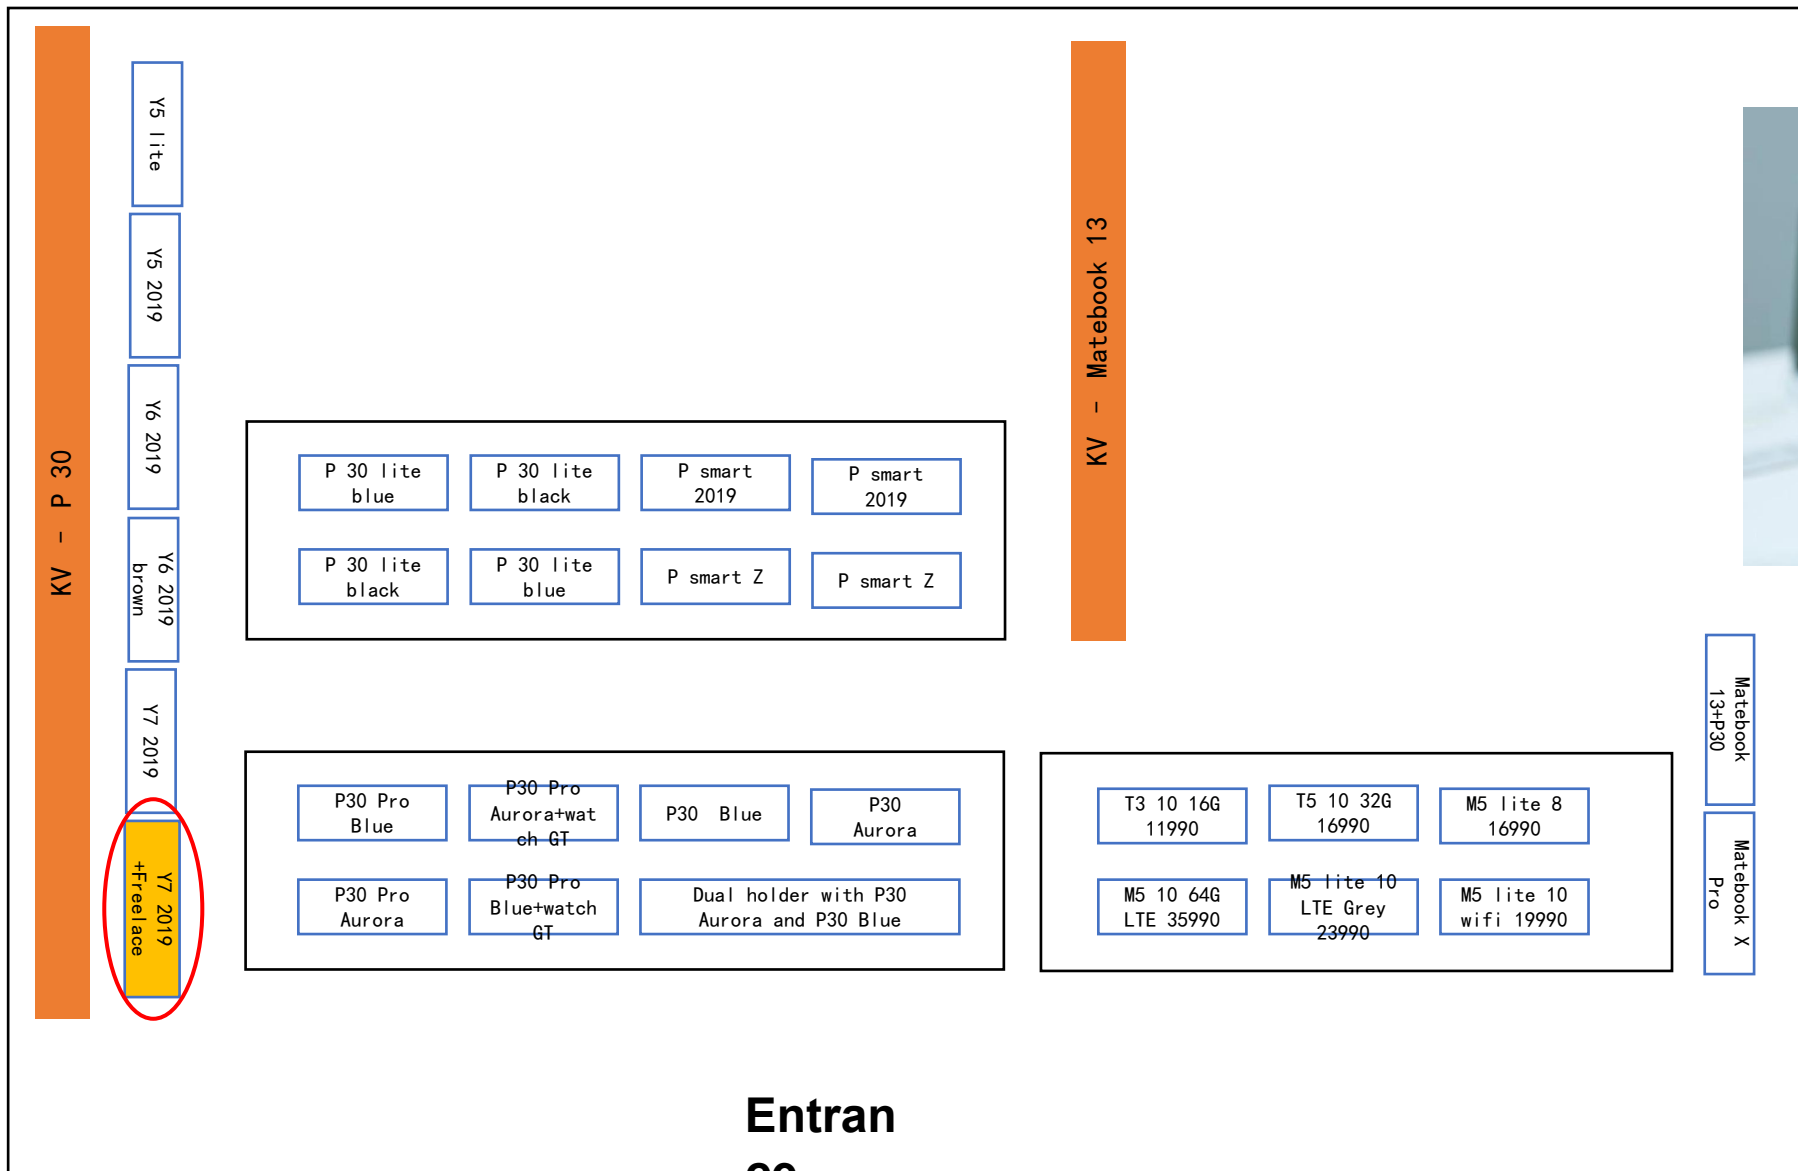

HES (Metropolis) Scenario Display Instructions (2KV position, 32slots)

Display Effect

Atrium HES

HES (Atrium) Scenario Display Instructions (KV position, 28slots)

Entrance

Display Effect

Columbus HES

Scenario Examples

HES (Columbus) Scenario Display Instructions (2KV position, 30slots, SP:22, SD: 8)

Display Effect

Entrance

Voronezh HES

HES (Voronezh) Scenario Display Instructions (2KV position, 22slots)

Display Effect

MSC-Moscow