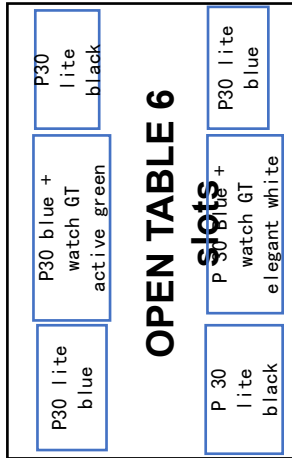

Afimali HES

P30 KV

Display Effect

Mega Belaya Dacha HES

HES (Mega Belaya Dacha) Scenario Display Instructions

Display Effect

Entrance

Gagarinsky HES

IMAGE HUAWEI

FREEBUDS

Wearables
accessorize

Smart
accessorize

Accessory cabinet

IMAGE MATEBOOK X Pro

T3 10
11990

T3 8
9990

T5 10 16G
14990

T5 10 32G
16990

Watch GT

Watch GT

Side cabinet

Display Effect

Side cabinet

RECEPTION