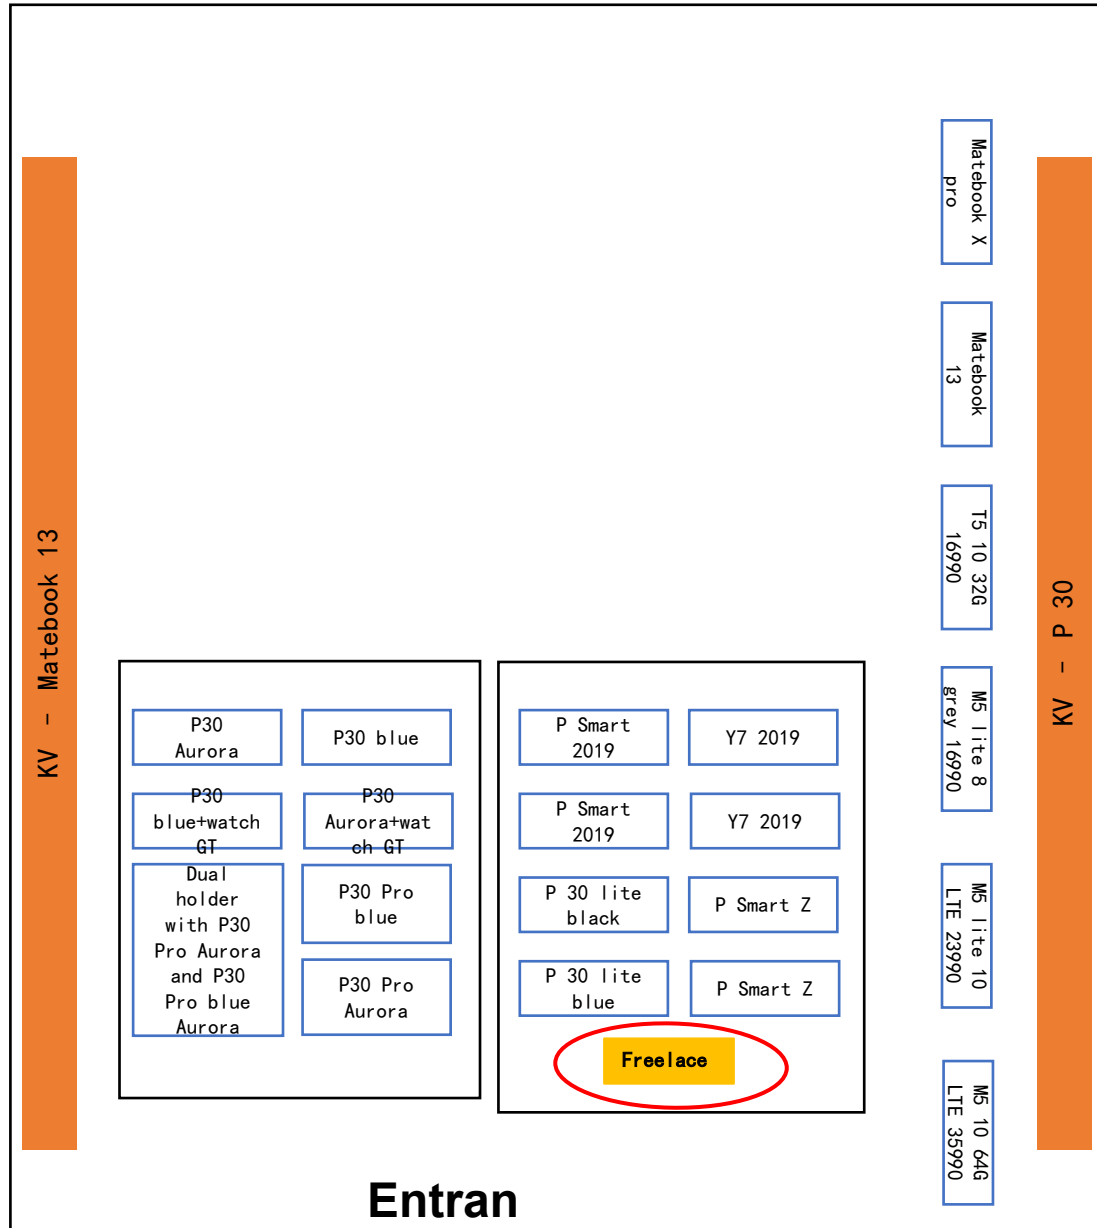

HES (Columbus) Scenario Display Instructions (2KV position, 30slots, SP:22, SD: 8)

Display Effect

Entrance

Voronezh HES

HES (Voronezh) Scenario Display Instructions (2KV position, 22slots)

Display Effect

MSC-Moscow

Display Layout- HUAWEI table

□ Table B

walking path

Display Effect

— Part 3 | Retail Display Scenario Presentation—M.
Video

Display Layout

Remarks: Remove P30 lightening letter to the middle of table

SIS type1- Column+ 1 table

SIS type2- Big Column+ 2 tables

Display Layout

IT table with TV

IT table with 3 side lightbox

Part 7 | Retail Display Scenario Presentation—EL

IT стол с 3 боковыми лайтбоксами

THANK
S