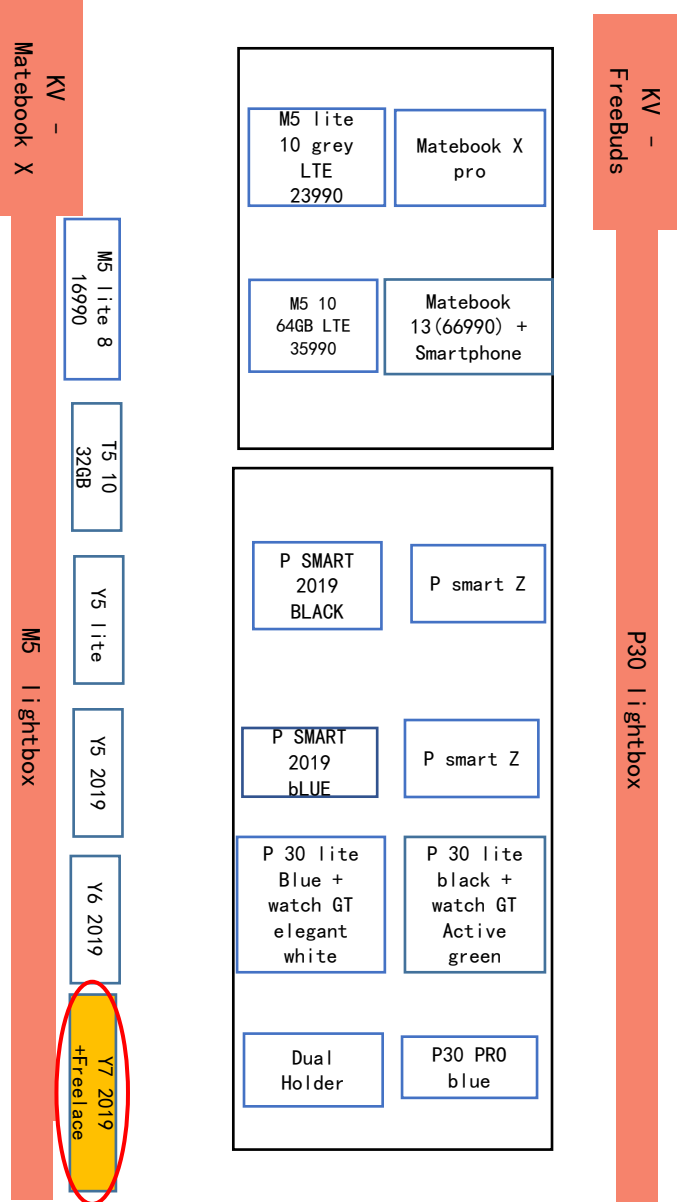

Afimali HES

P30 KV

Display Effect

Mega Belaya Dacha HES

HES (Mega Belaya Dacha) Scenario Display Instructions

Display Effect

Entrance

Gagarinsky HES

IMAGE HUAWEI

FREEBUDS

Wearables
accessorize

Smart
accessorize

Accessory cabinet

IMAGE MATEBOOK X Pro

T3 10
11990

T3 8
9990

T5 10 16G
14990

T5 10 32G
16990

Watch GT

Watch GT

Side cabinet

Display Effect

Side cabinet

RECEPTION