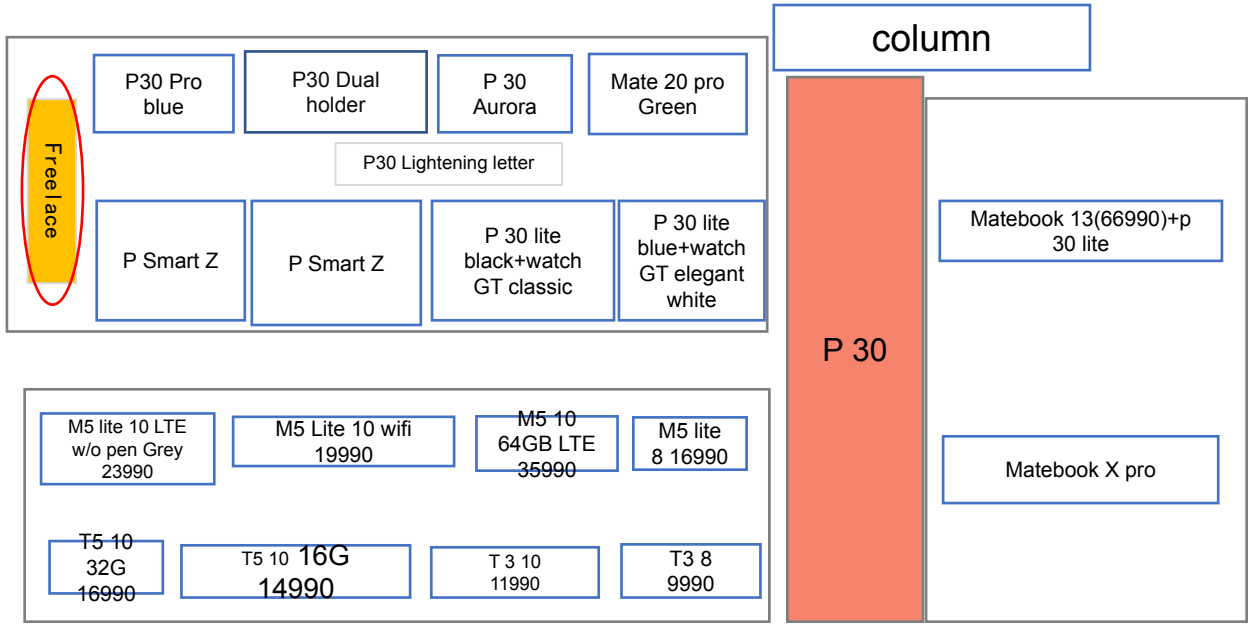

HES (Columbus) Scenario Display Instructions (2KV position, 30slots, SP:22, SD: 8)

Display Effect

Entrance

Voronezh HES

HES (Voronezh) Scenario Display Instructions (2KV position, 22slots)

Display Effect

MSC-Moscow

Display Layout- HUAWEI table

□ Table B

walking path

Display Effect

— Part 3 | Retail Display Scenario Presentation—M.
Video

Display Layout

Remarks: Remove P30 lightening letter to the middle of table

SIS type1- Column+ 1 table

SIS type2- Big Column+ 2 tables

Display Layout

IT table with TV

IT table with 3 side lightbox

Part 7 | Retail Display Scenario Presentation—EL

IT стол с 3 боковыми лайтбоксами

THANK
S