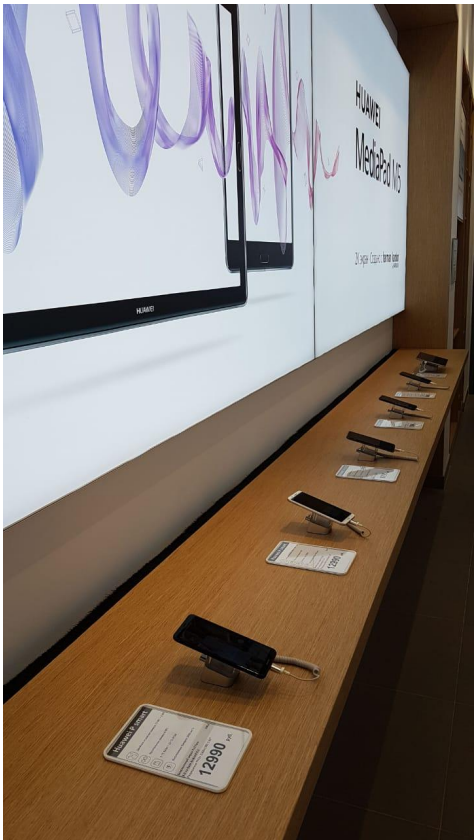

Afimali HES

P30 KV

Display Effect

Mega Belaya Dacha HES

HES (Mega Belaya Dacha) Scenario Display Instructions

Display Effect

Entrance

Gagarinsky HES

IMAGE HUAWEI

FREEBUDS

Wearables
accessorize

Smart
accessorize

Accessory cabinet

IMAGE MATEBOOK X Pro

T3 10
11990

T3 8
9990