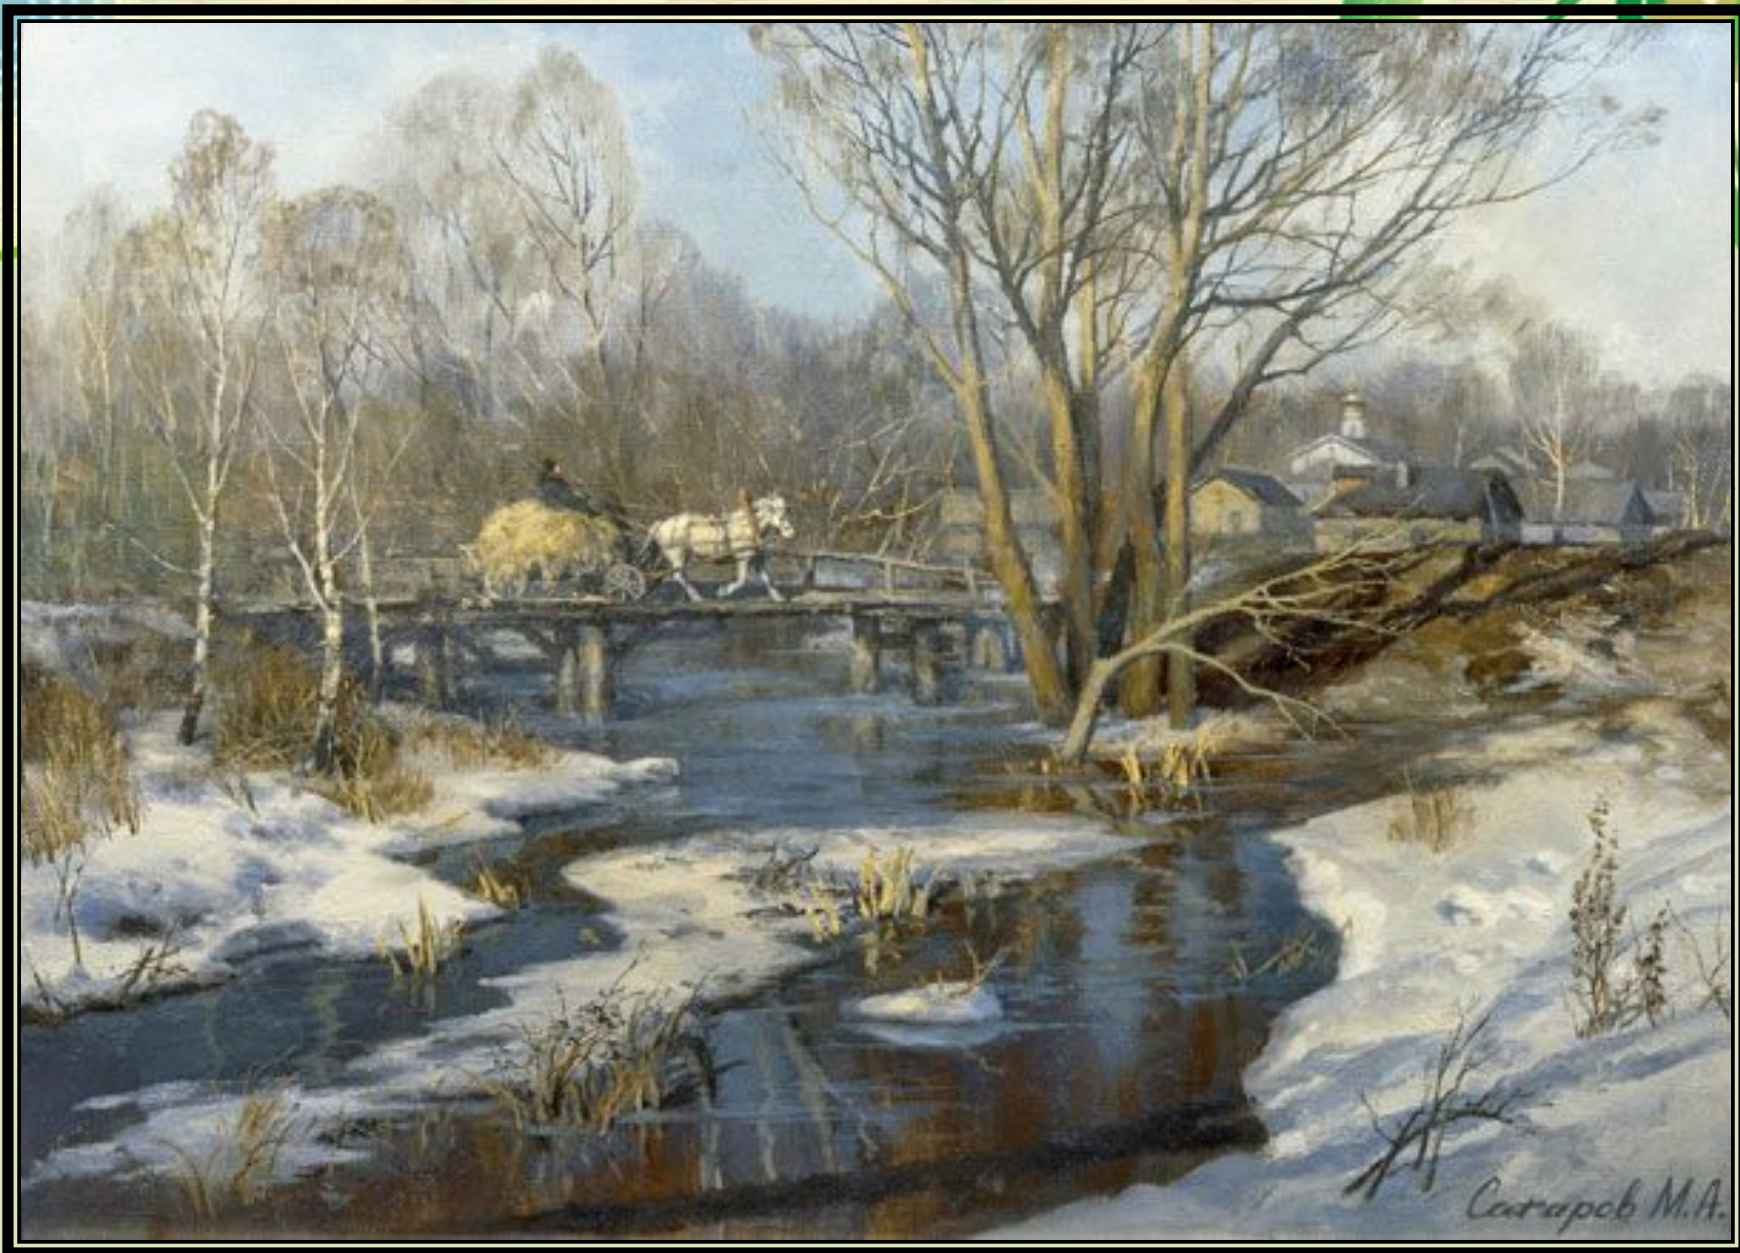

Деревня Абрамцево. М.Сатаров