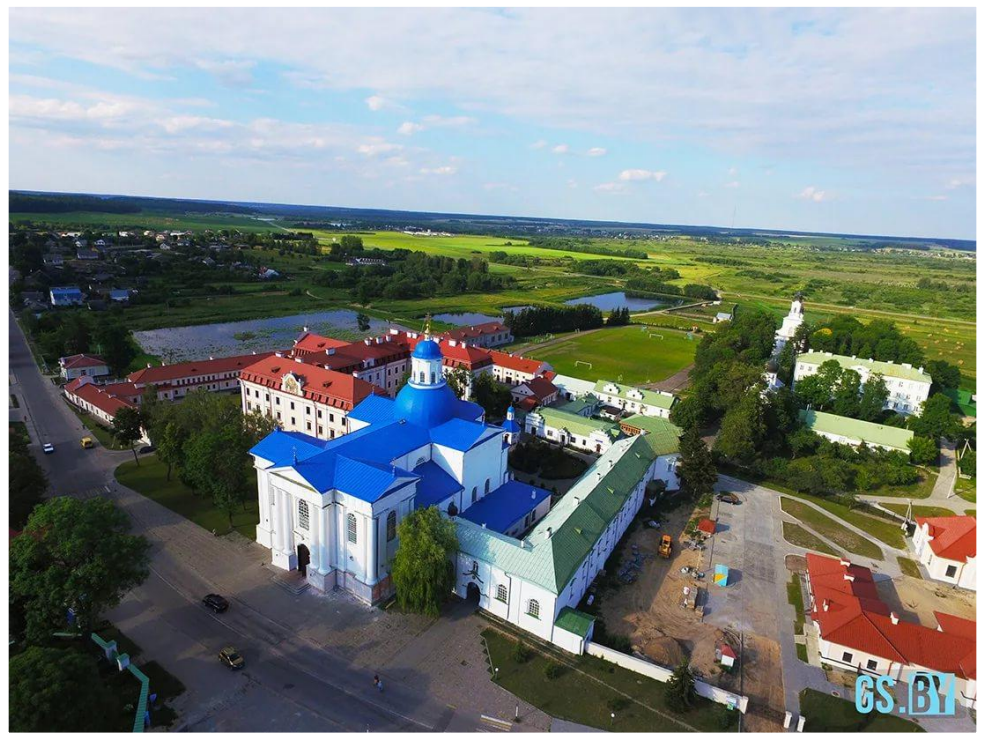

# St Uspensky Zhirovichi Monastery

Directed by  
ROBERT B. WEIDE