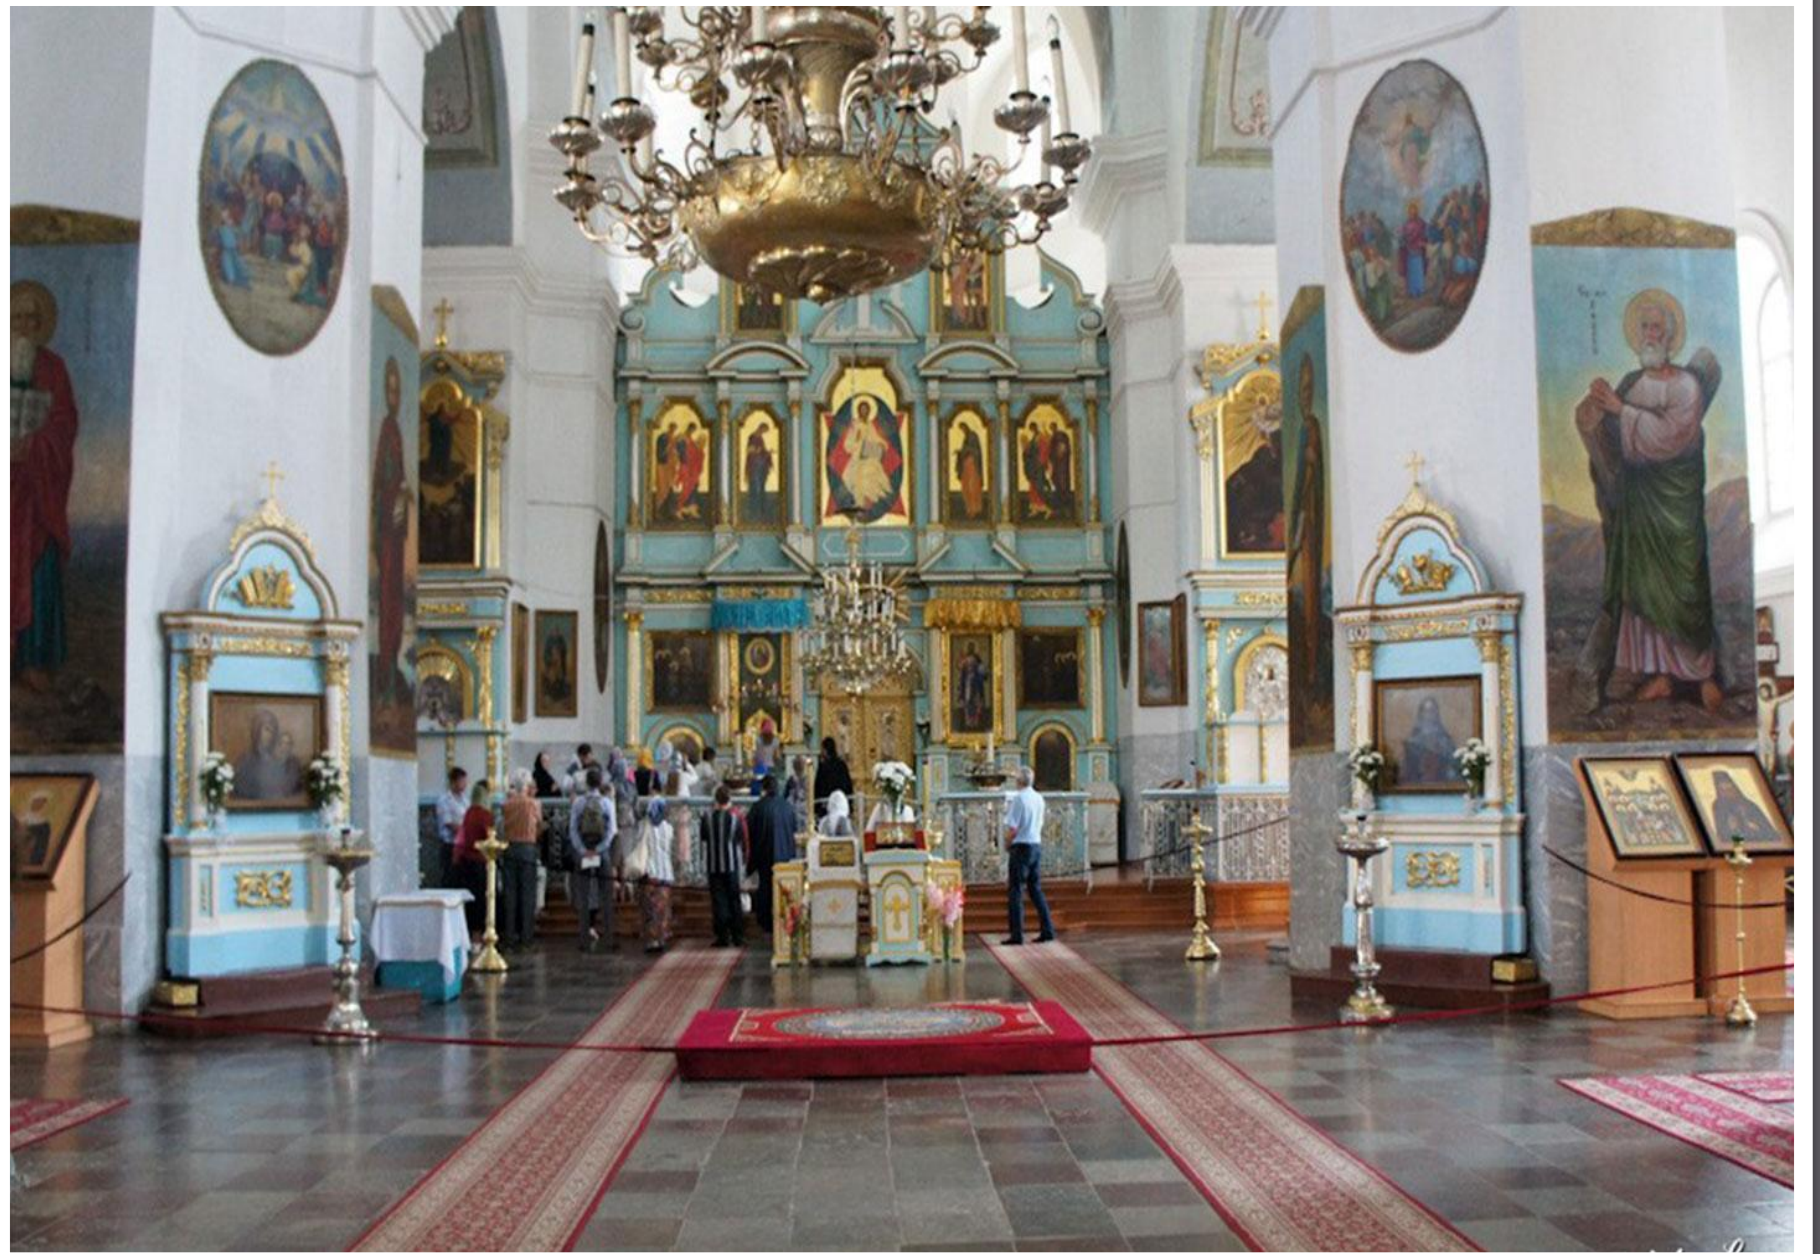

# St Uspensky Zhirovichi Monastery

Directed by  
ROBERT B. WEIDE