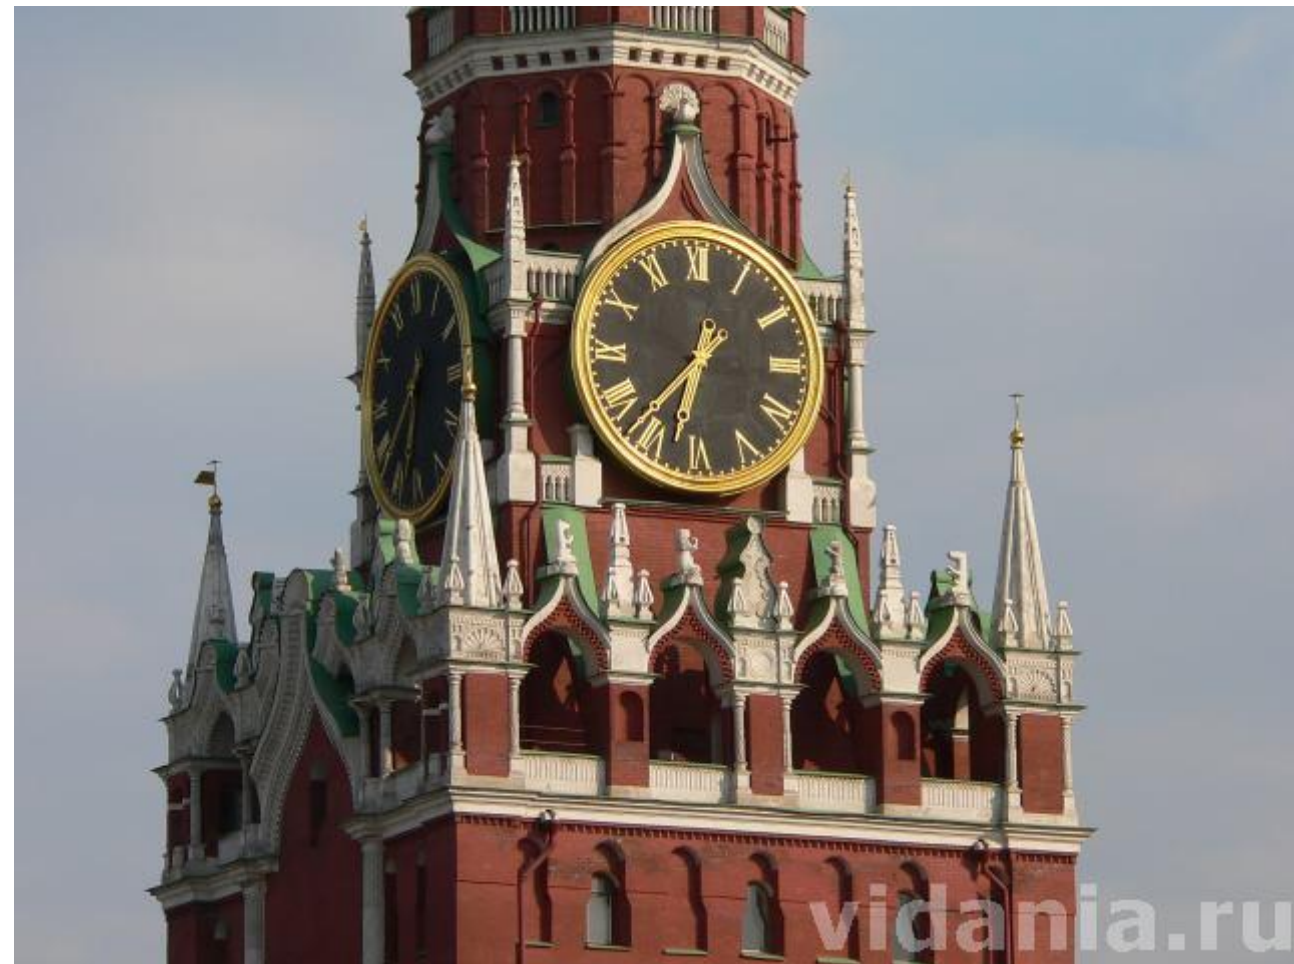

Tour of the Red Square

Выполнила:
студентка 4 курса группы 43.02.10-72
Журавлева Е.А.

The Resurrection Gate on
the Red Square

The building of the historical
Museum in Moscow

The sign - Kilometer Zero

www.mosphoto.ru

The Red Square

The St. Basil's Cathedral

Monument to Minin and Pozharsky

The Spasskaya Tower

The Nikolskaya tower

The Lenin Mausoleum

The GUM