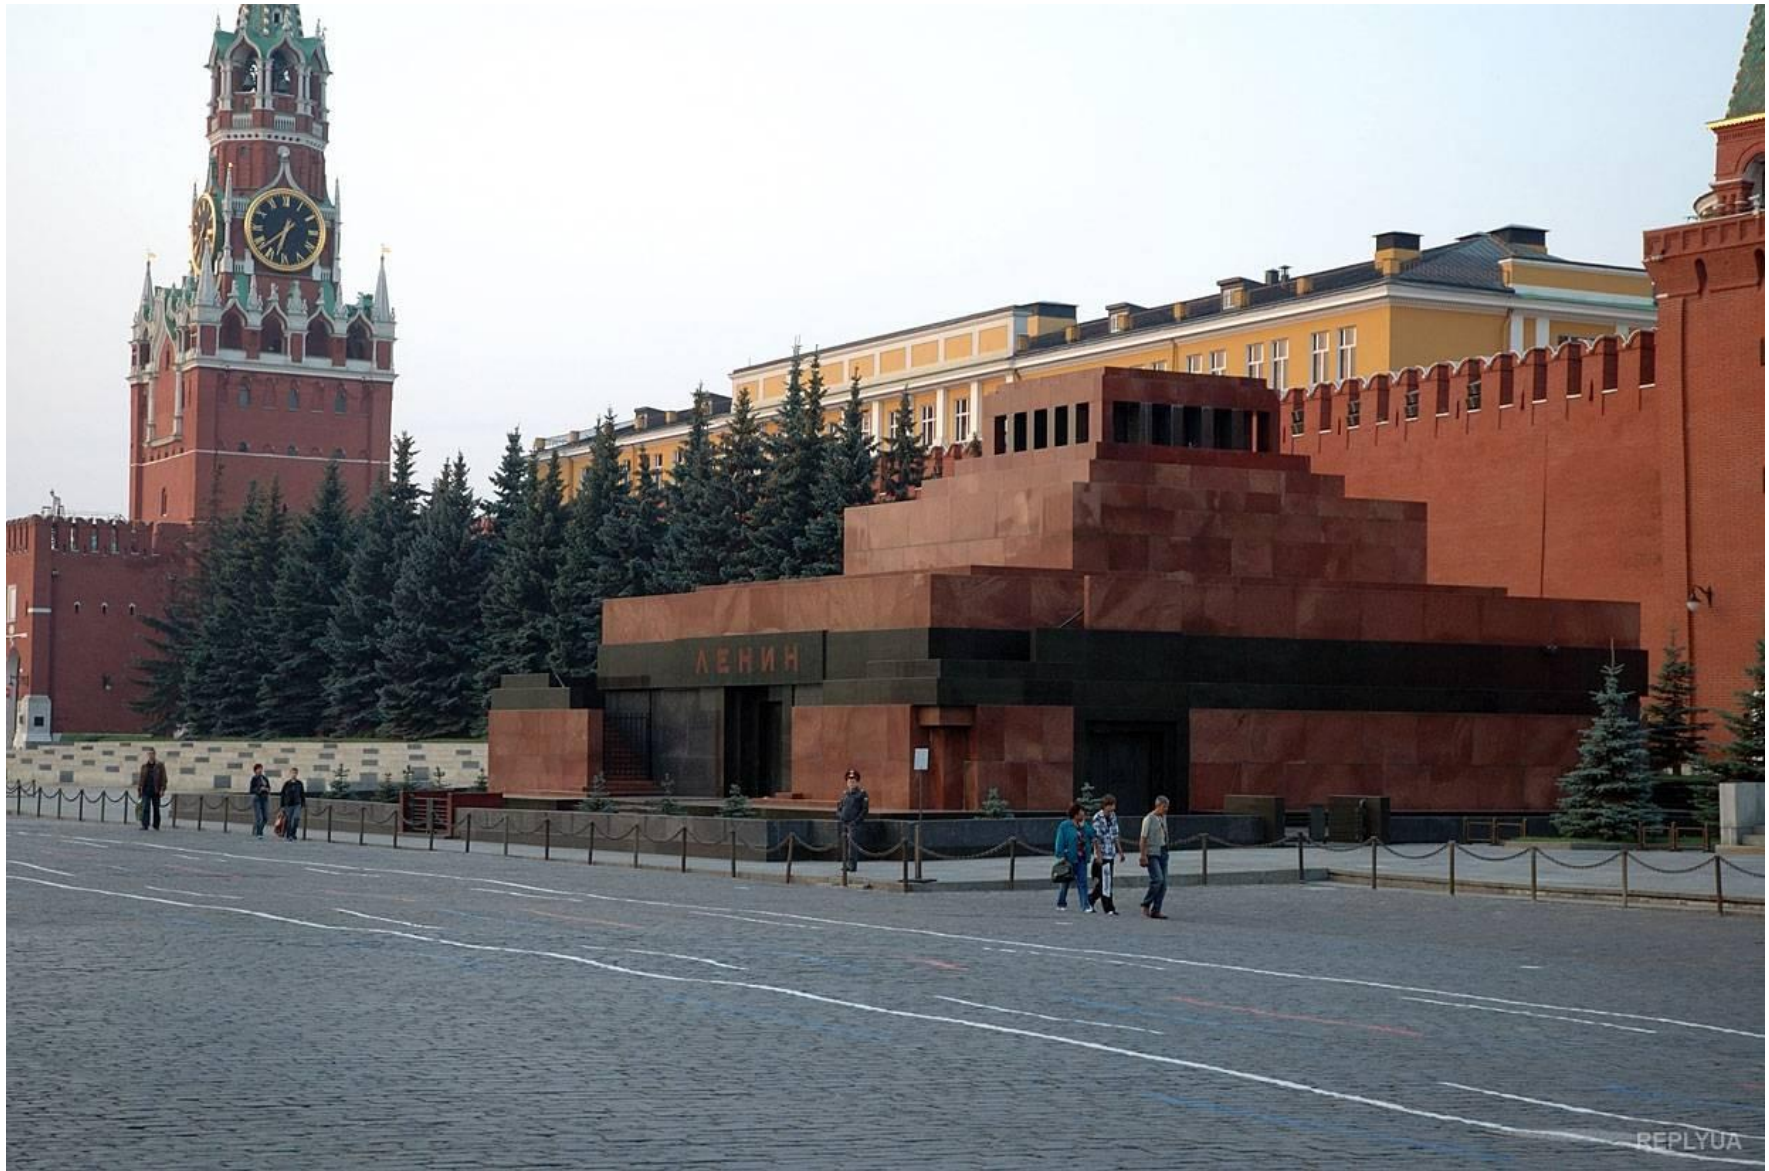

Tour of the Red Square

Выполнила:
студентка 4 курса группы 43.02.10-72
Журавлева Е.А.

The Resurrection Gate on
the Red Square

The building of the historical
Museum in Moscow

The sign - Kilometer Zero

www.mosphoto.ru

The Red Square

The St. Basil's Cathedral

Monument to Minin and Pozharsky

The Spasskaya Tower

The Nikolskaya tower

The Lenin Mausoleum

The GUM