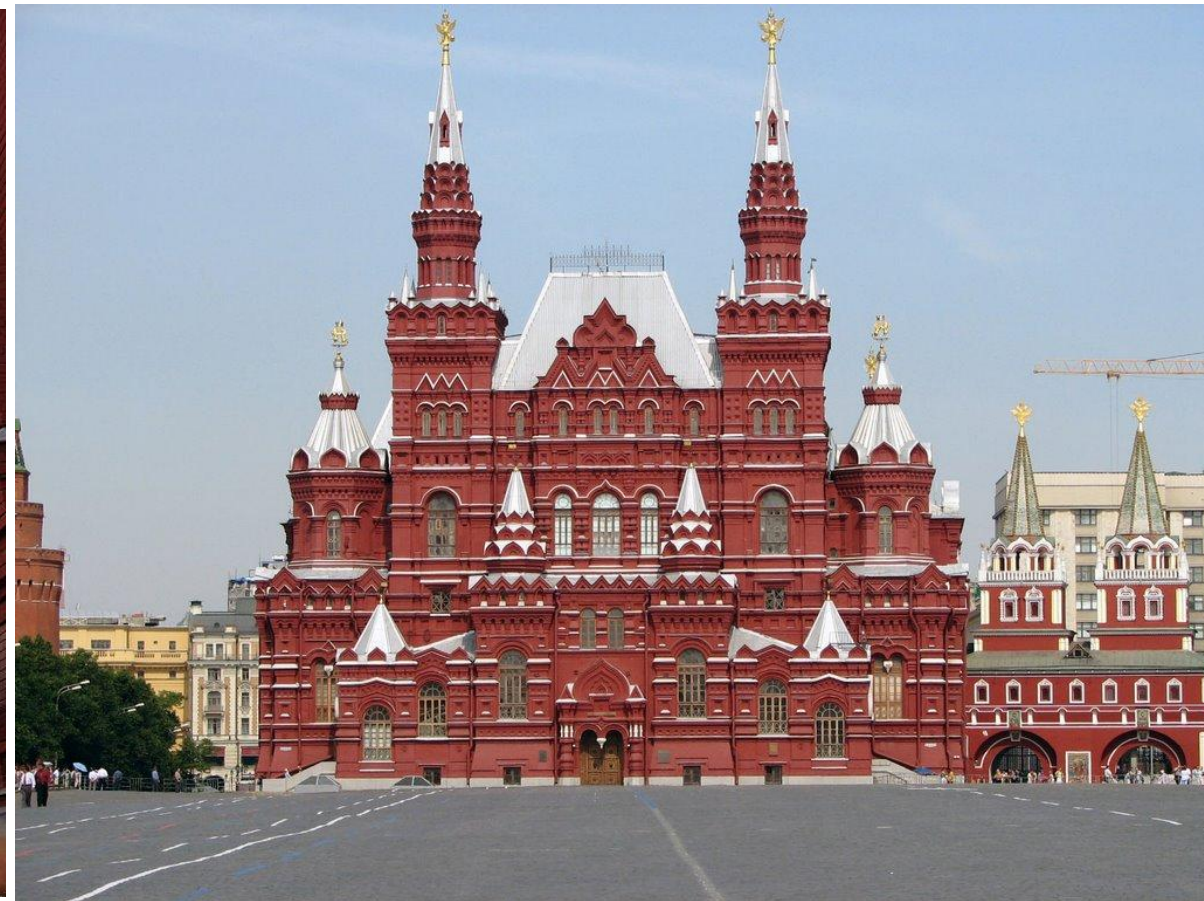

Tour of the Red Square

Выполнила:
студентка 4 курса группы 43.02.10-72
Журавлева Е.А.

The Resurrection Gate on
the Red Square

The building of the historical
Museum in Moscow

The sign - Kilometer Zero

www.mosphoto.ru

The Red Square

The St. Basil's Cathedral

Monument to Minin and Pozharsky

The Spasskaya Tower

The Nikolskaya tower

The Lenin Mausoleum

The GUM