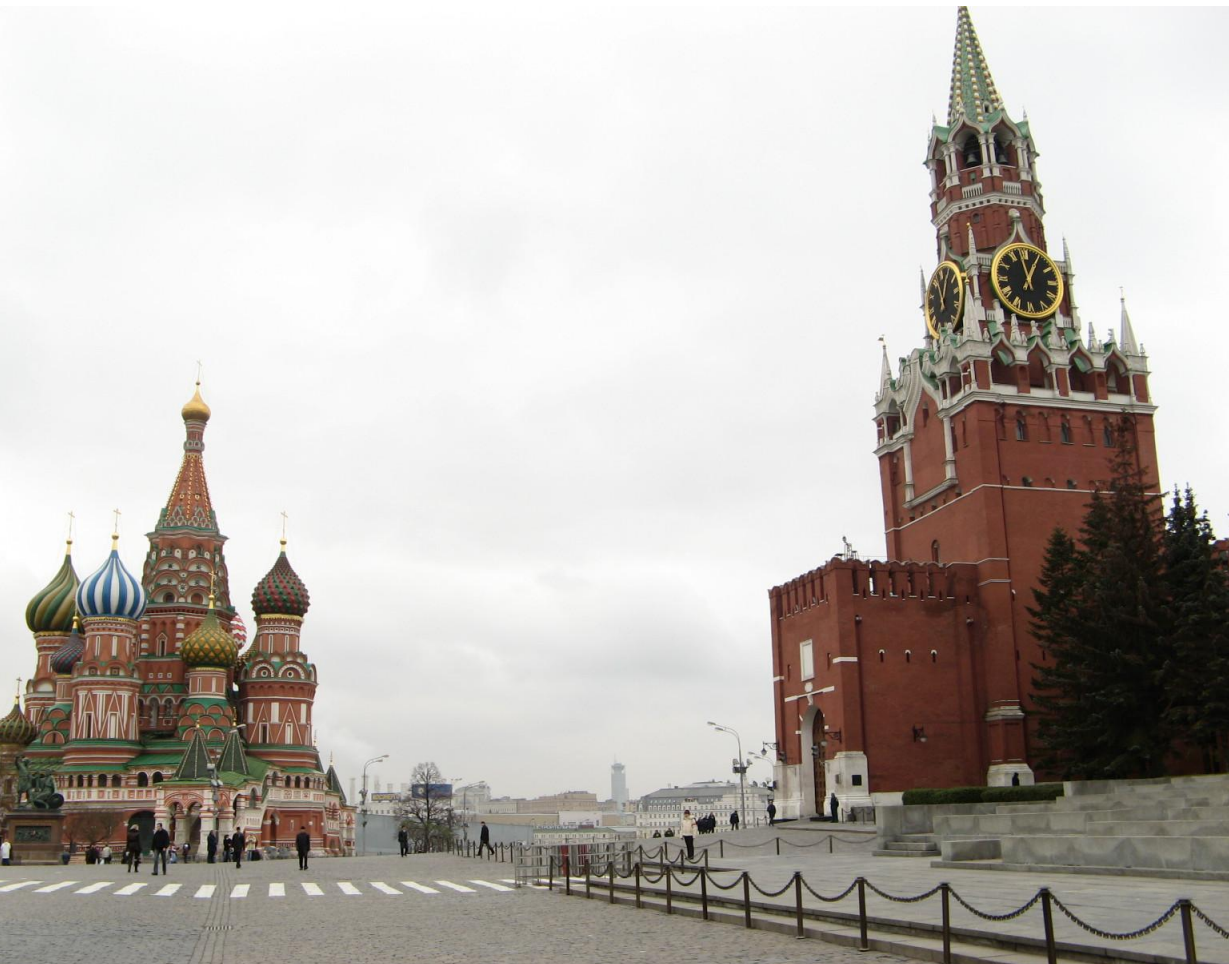

Tour of the Red Square

Выполнила:
студентка 4 курса группы 43.02.10-72
Журавлева Е.А.

The Resurrection Gate on
the Red Square

The building of the historical
Museum in Moscow

The sign - Kilometer Zero

www.mosphoto.ru

The Red Square

The St. Basil's Cathedral

Monument to Minin and Pozharsky

The Spasskaya Tower

The Nikolskaya tower

The Lenin Mausoleum

The GUM