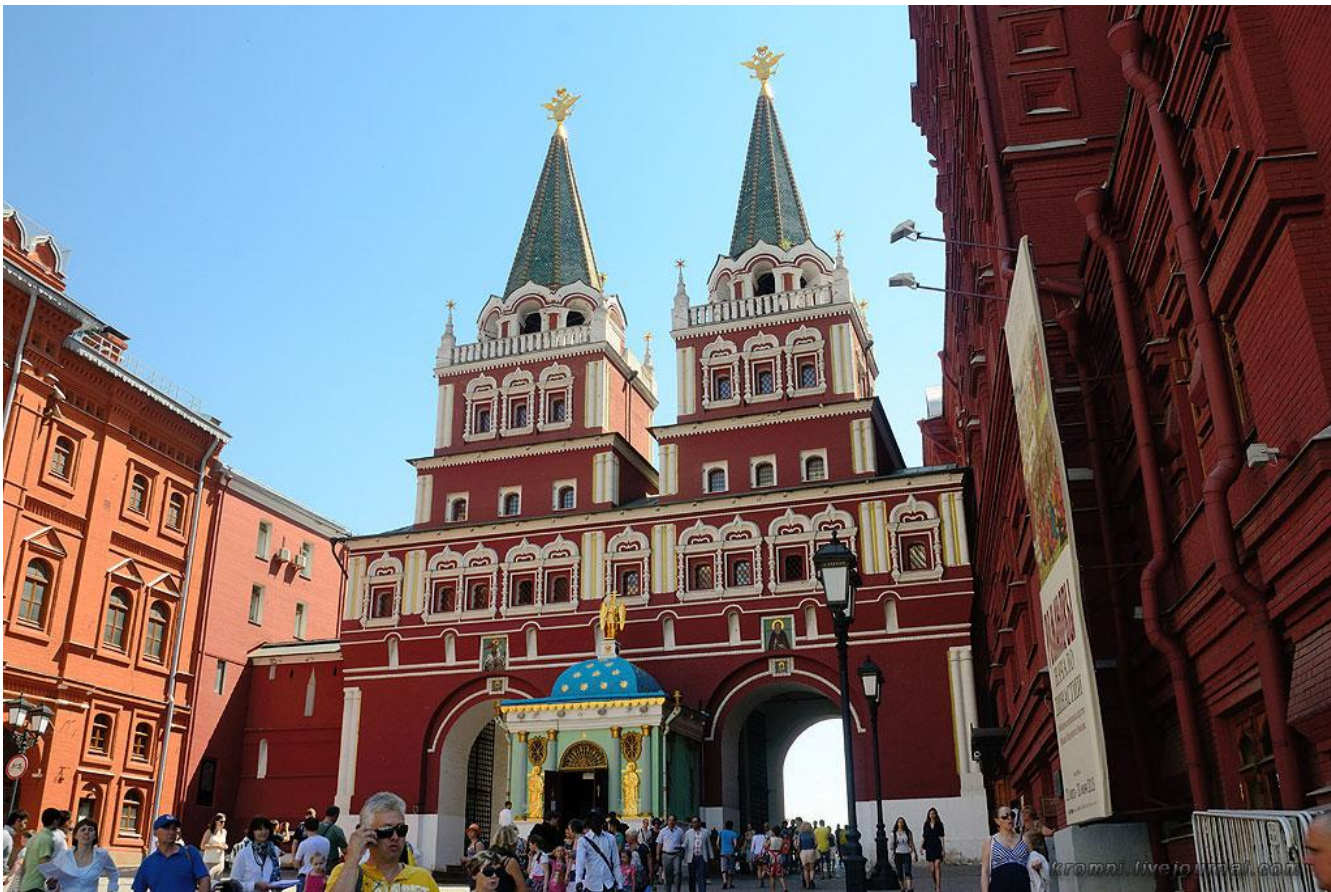

Tour of the Red Square

Выполнила:
студентка 4 курса группы 43.02.10-72
Журавлева Е.А.

The Resurrection Gate on
the Red Square

The building of the historical
Museum in Moscow

The sign - Kilometer Zero

www.mosphoto.ru

The Red Square

The St. Basil's Cathedral

Monument to Minin and Pozharsky

The Spasskaya Tower

The Nikolskaya tower

The Lenin Mausoleum

The GUM