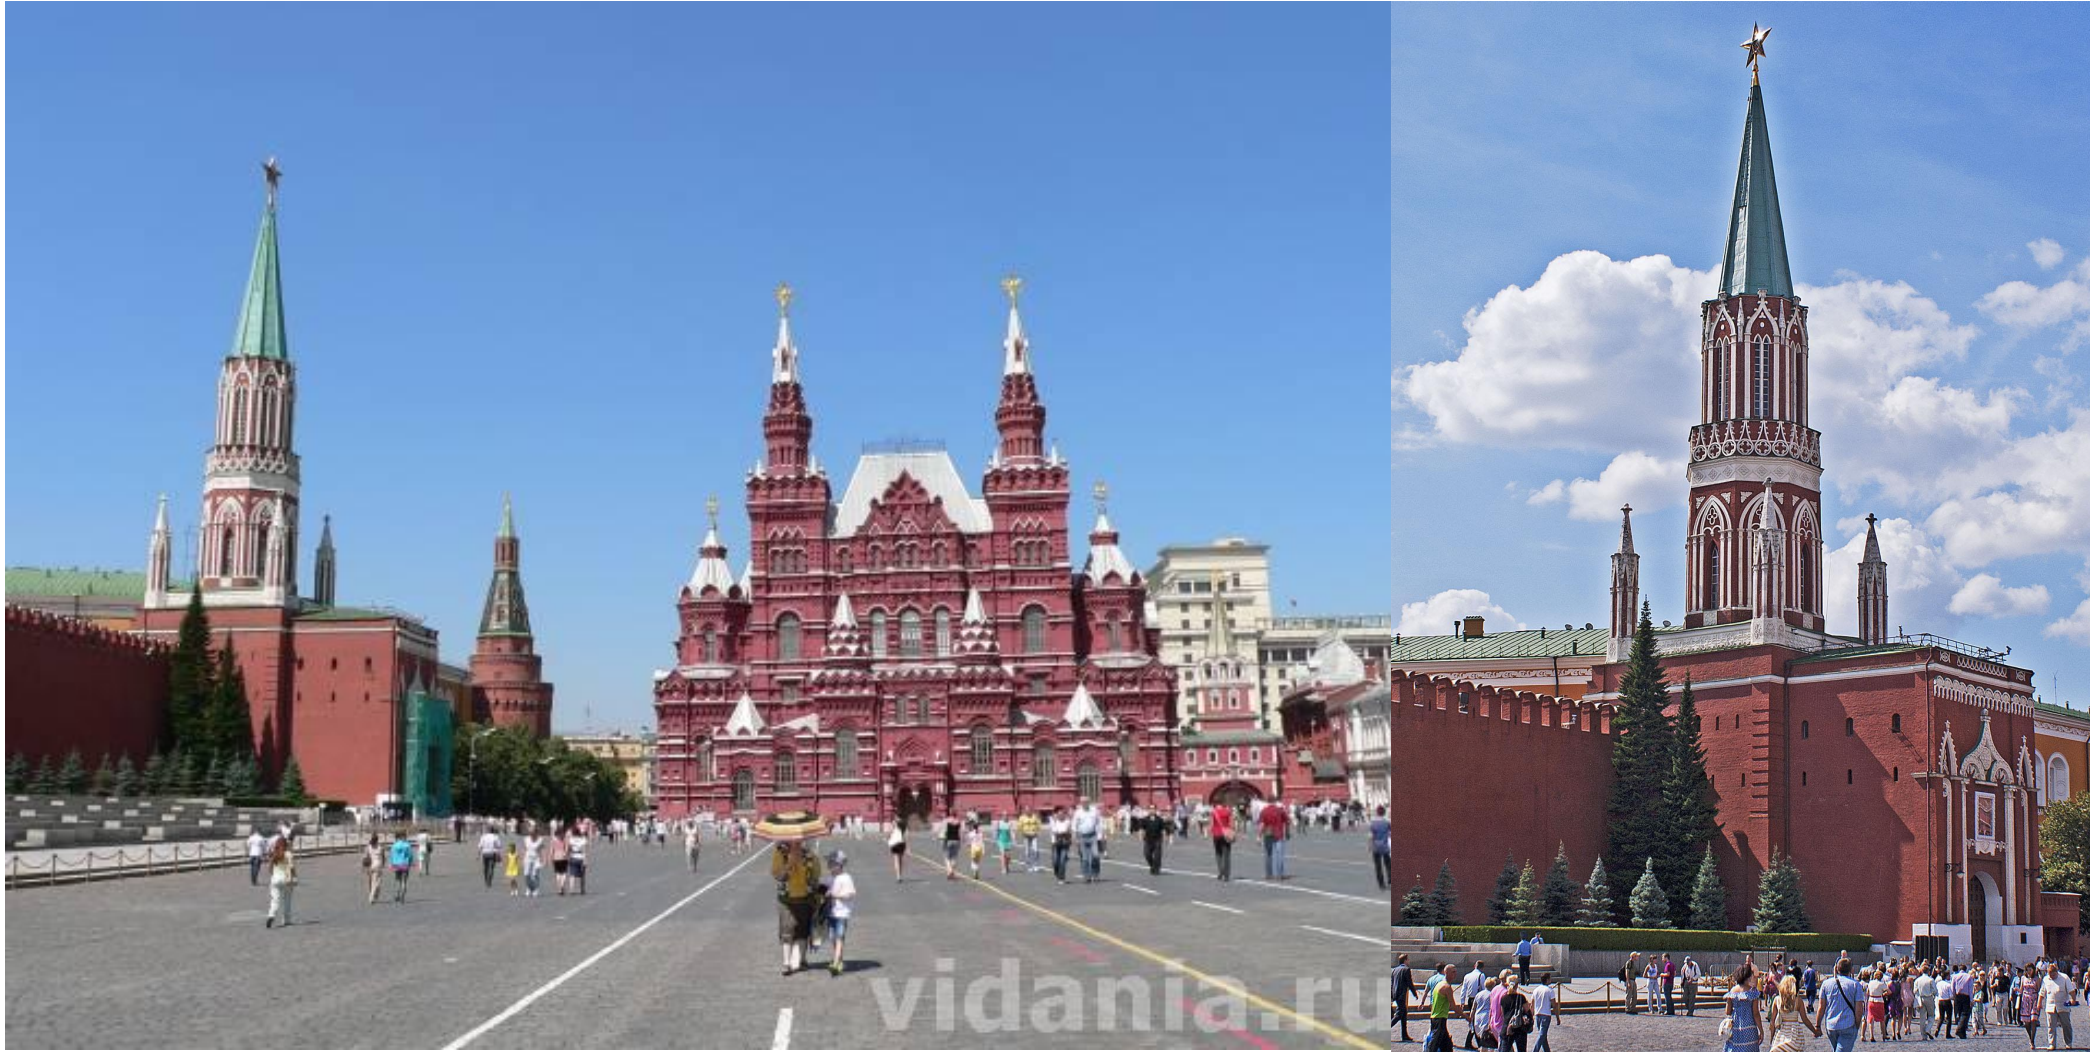

Tour of the Red Square

Выполнила:
студентка 4 курса группы 43.02.10-72
Журавлева Е.А.

The Resurrection Gate on
the Red Square

The building of the historical
Museum in Moscow

The sign - Kilometer Zero

www.mosphoto.ru

The Red Square

The St. Basil's Cathedral

Monument to Minin and Pozharsky

The Spasskaya Tower

The Nikolskaya tower

The Lenin Mausoleum

The GUM