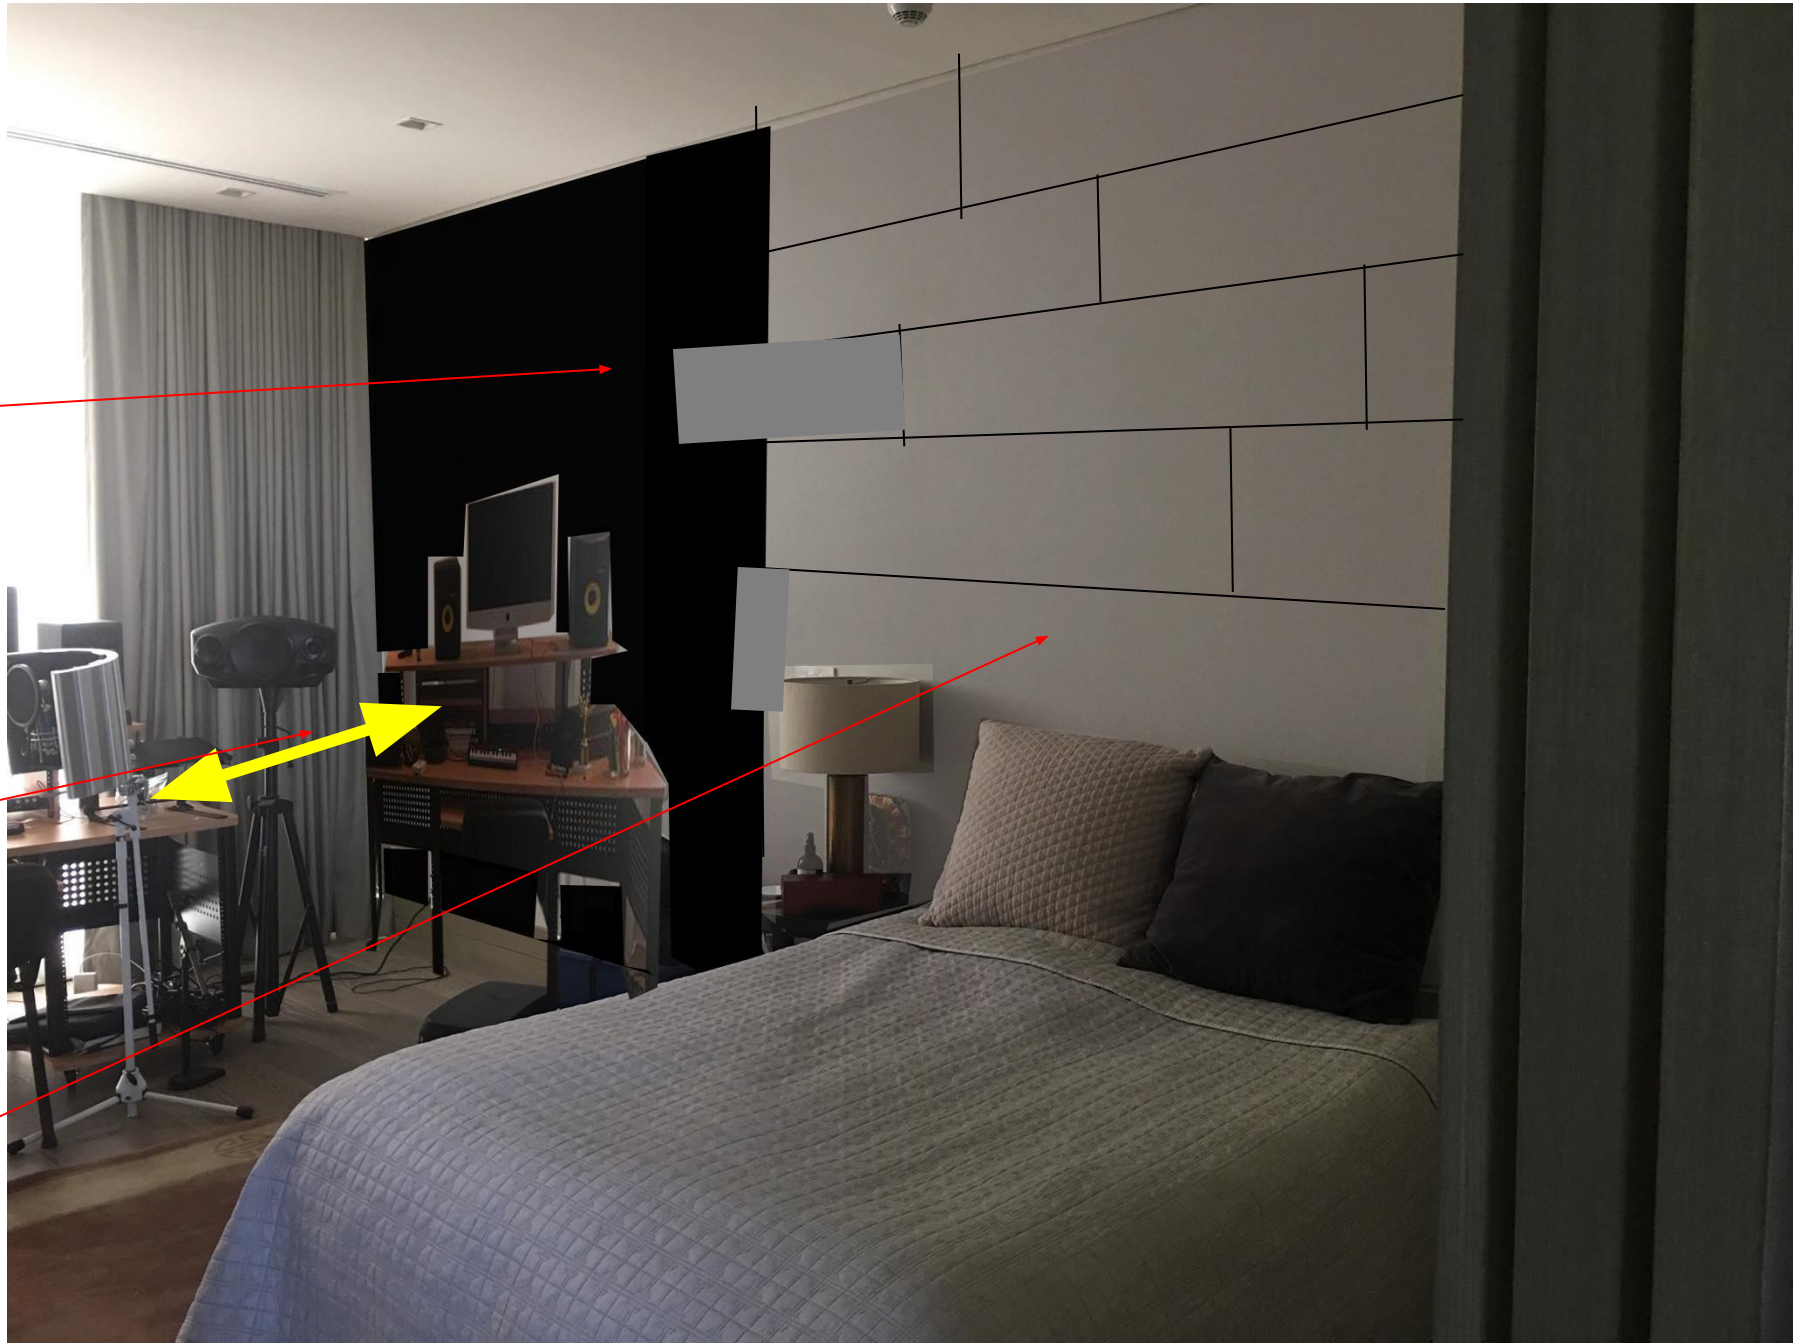

# Recording studio and Bedroom interior design

# Interior design concept. Sound graphic

23 year old Bedroom and studio

We will manufacture this same bed board with gray suede fabric

Black suede fabric

Move sound recording table to wall, and add more shelves same color of table in wall all the way to ceiling

Gray suede fabric rectangles (wide) 5 horizontal rows

Move sound recording table to wall, and add more shelves same color of table in wall all the way to ceiling

Black suede fabric wall

Gray suede fabric solid. No rectangles.