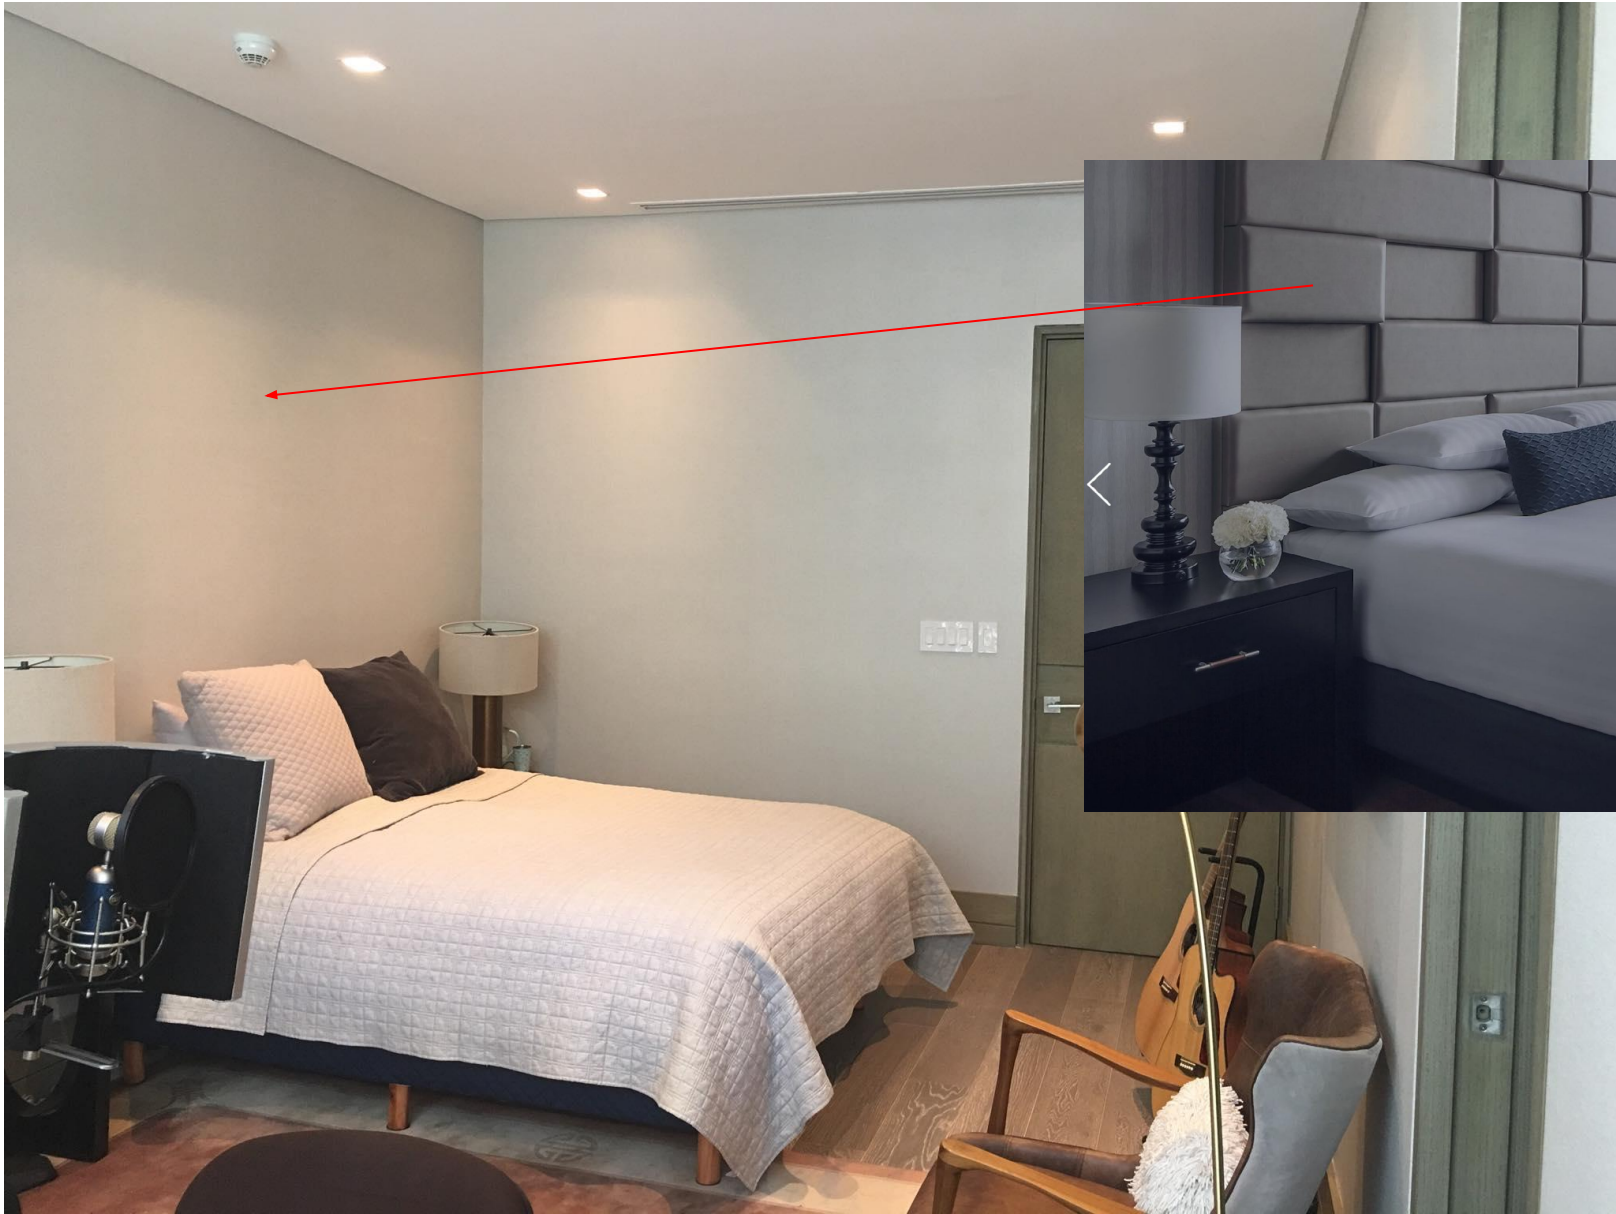

# Recording studio and Bedroom interior design

# Interior design concept. Sound graphic

23 year old Bedroom and studio

We will manufacture this same bed board with gray suede fabric

Black suede fabric

Move sound recording table to wall, and add more shelves same color of table in wall all the way to ceiling

Gray suede fabric rectangles (wide) 5 horizontal rows

Move sound recording table to wall, and add more shelves same color of table in wall all the way to ceiling

Black suede fabric wall

Gray suede fabric solid. No rectangles.