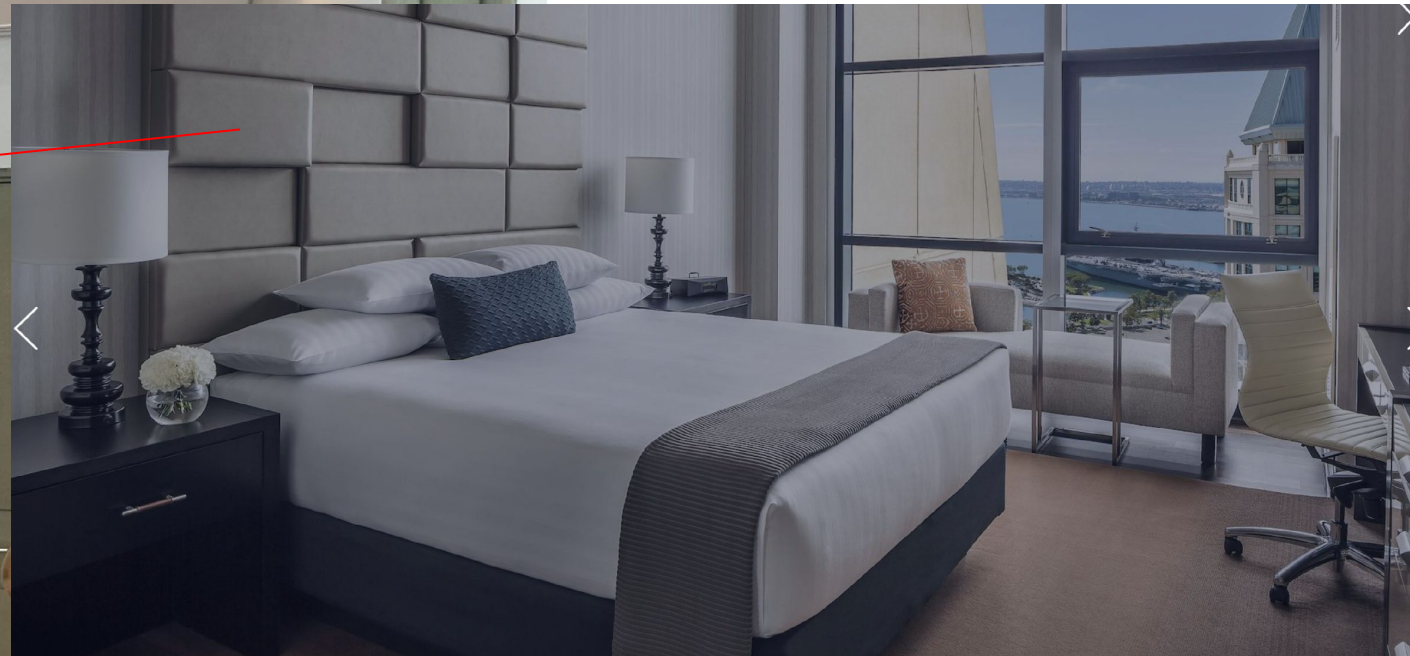

# Recording studio and Bedroom interior design

# Interior design concept. Sound graphic

23 year old Bedroom and studio

We will manufacture this same bed board with gray suede fabric

Black suede fabric

Move sound recording table to wall, and add more shelves same color of table in wall all the way to ceiling

Gray suede fabric rectangles (wide) 5 horizontal rows

Move sound recording table to wall, and add more shelves same color of table in wall all the way to ceiling

Black suede fabric wall

Gray suede fabric solid. No rectangles.