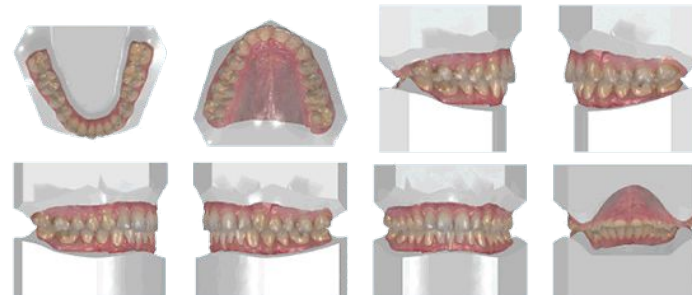

Underbite

The image features a solid blue header at the top. Below the header, there are several overlapping, wavy, semi-transparent blue shapes that create a layered, wave-like effect across the upper portion of the page. The rest of the page is plain white.

Deep Bite

The image features a solid blue header at the top. Below the header, there are several overlapping, wavy, light blue shapes that create a sense of depth and movement, resembling a stylized landscape or water waves. The rest of the page is plain white.

Open Bite

The image features a solid blue header at the top. Below the header, there are several overlapping, wavy, light blue shapes that create a sense of movement and depth, resembling stylized waves or a modern graphic design element.

Facial Apperances

The Examination Process

- Panoramic X-ray
- Head X-ray
- 3D facial scan
- Photos of your face and teeth

Open Bite

The image features a solid blue header at the top. Below the header, there are several overlapping, wavy, semi-transparent blue shapes that create a layered, wave-like effect across the upper portion of the page. The rest of the page is plain white.