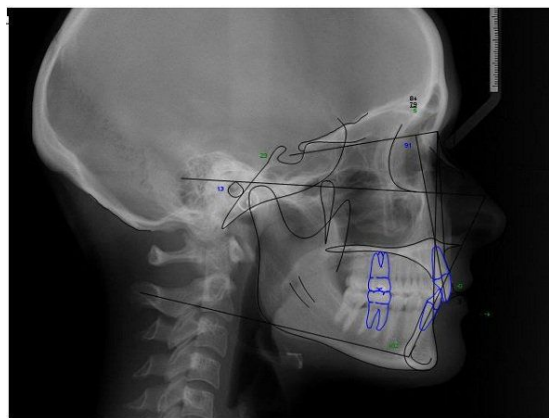

Underbite

The image features a solid blue header at the top. Below the header, there are several overlapping, wavy, semi-transparent blue shapes that create a layered, wave-like effect across the upper portion of the page. The rest of the page is plain white.

Deep Bite

The image features a solid blue header at the top. Below the header, there are several overlapping, wavy, light blue shapes that create a sense of depth and movement, resembling a stylized landscape or water waves. The rest of the page is plain white.

Open Bite

The image features a solid blue header at the top. Below the header, there are several overlapping, wavy, light blue shapes that create a sense of movement and depth, resembling stylized waves or a modern graphic design element.

Facial Apperances

The Examination Process

- Panoramic X-ray
- Head X-ray
- 3D facial scan
- Photos of your face and teeth

Open Bite

The image features a solid blue header at the top. Below the header, there are several overlapping, wavy, semi-transparent blue shapes that create a layered, wave-like effect across the upper portion of the page. The rest of the page is plain white.