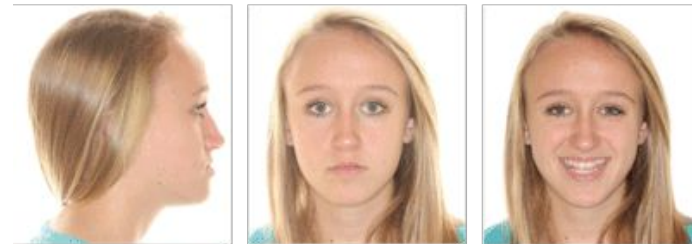

Underbite

The image features a solid blue header at the top. Below the header, there are several overlapping, wavy, semi-transparent blue shapes that create a layered, wave-like effect across the upper portion of the page. The rest of the page is plain white.

Deep Bite

The image features a solid blue header at the top. Below the header, there are several overlapping, wavy, light blue shapes that create a sense of depth and movement, resembling a stylized landscape or water waves. The rest of the page is plain white.

Open Bite

The image features a solid blue header at the top. Below the header, there are several overlapping, wavy, light blue shapes that create a sense of movement and depth, resembling stylized waves or a modern graphic design element.

Facial Apperances

The Examination Process

- Panoramic X-ray
- Head X-ray
- 3D facial scan
- Photos of your face and teeth

Open Bite

The image features a solid blue header at the top. Below the header, there are several overlapping, wavy, semi-transparent blue shapes that create a layered, wave-like effect across the upper portion of the page. The rest of the page is plain white.