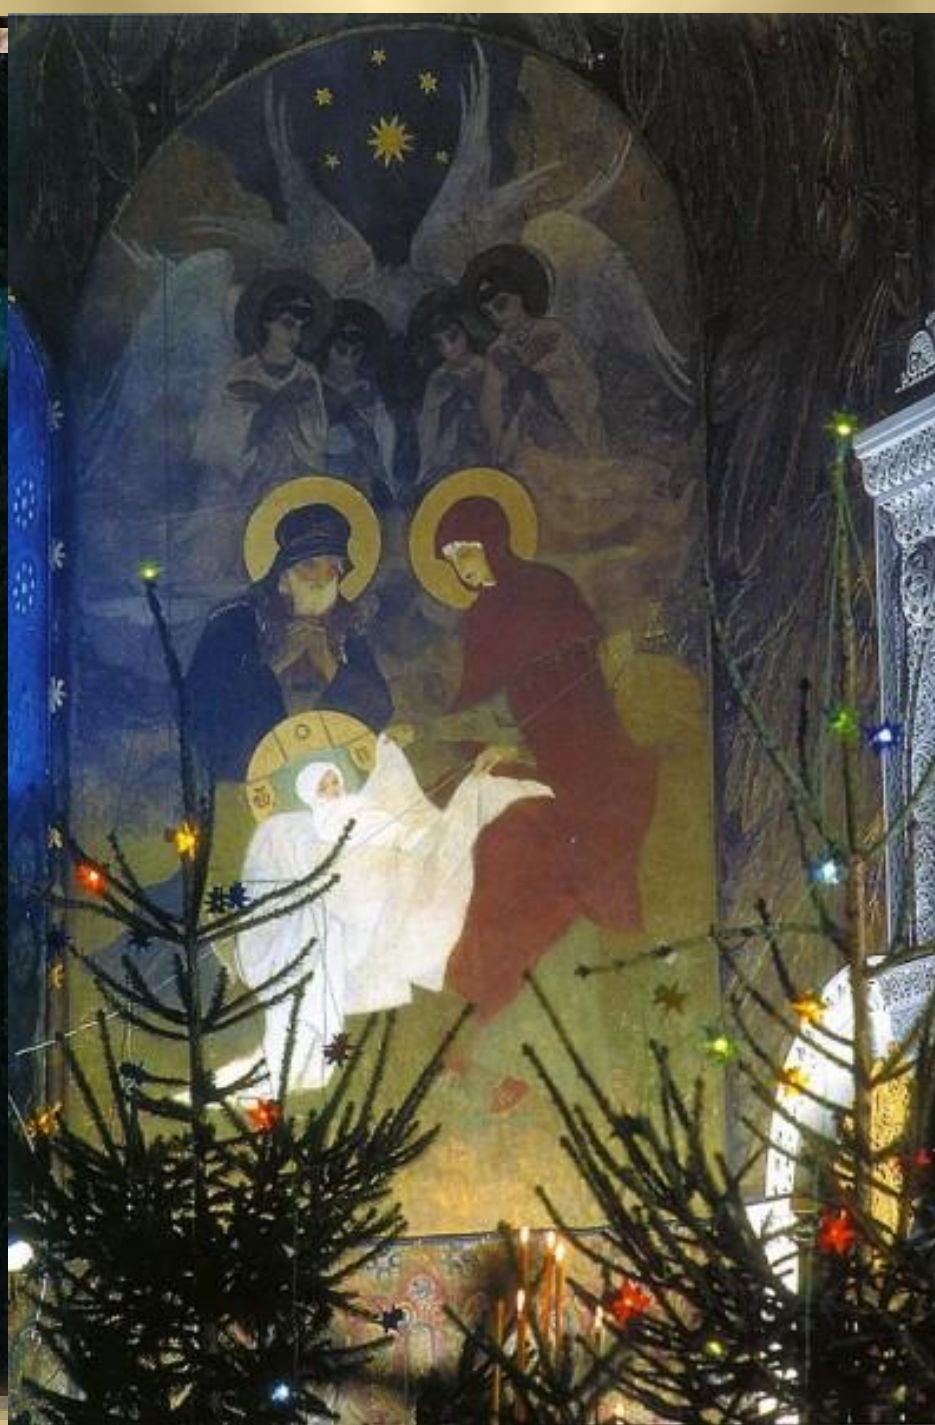

A photograph of a winter forest scene. The trees are heavily covered in snow, and the ground is a smooth, snow-covered path. Warm, golden lights are visible through the branches, creating a cozy and magical atmosphere. The text is overlaid on the image in a bright yellow color.

A photograph of a snowy forest path. The trees and branches are heavily covered in snow. Warm, golden light filters through the trees, creating a cozy and magical atmosphere. The path leads into the distance, illuminated by the same warm light.